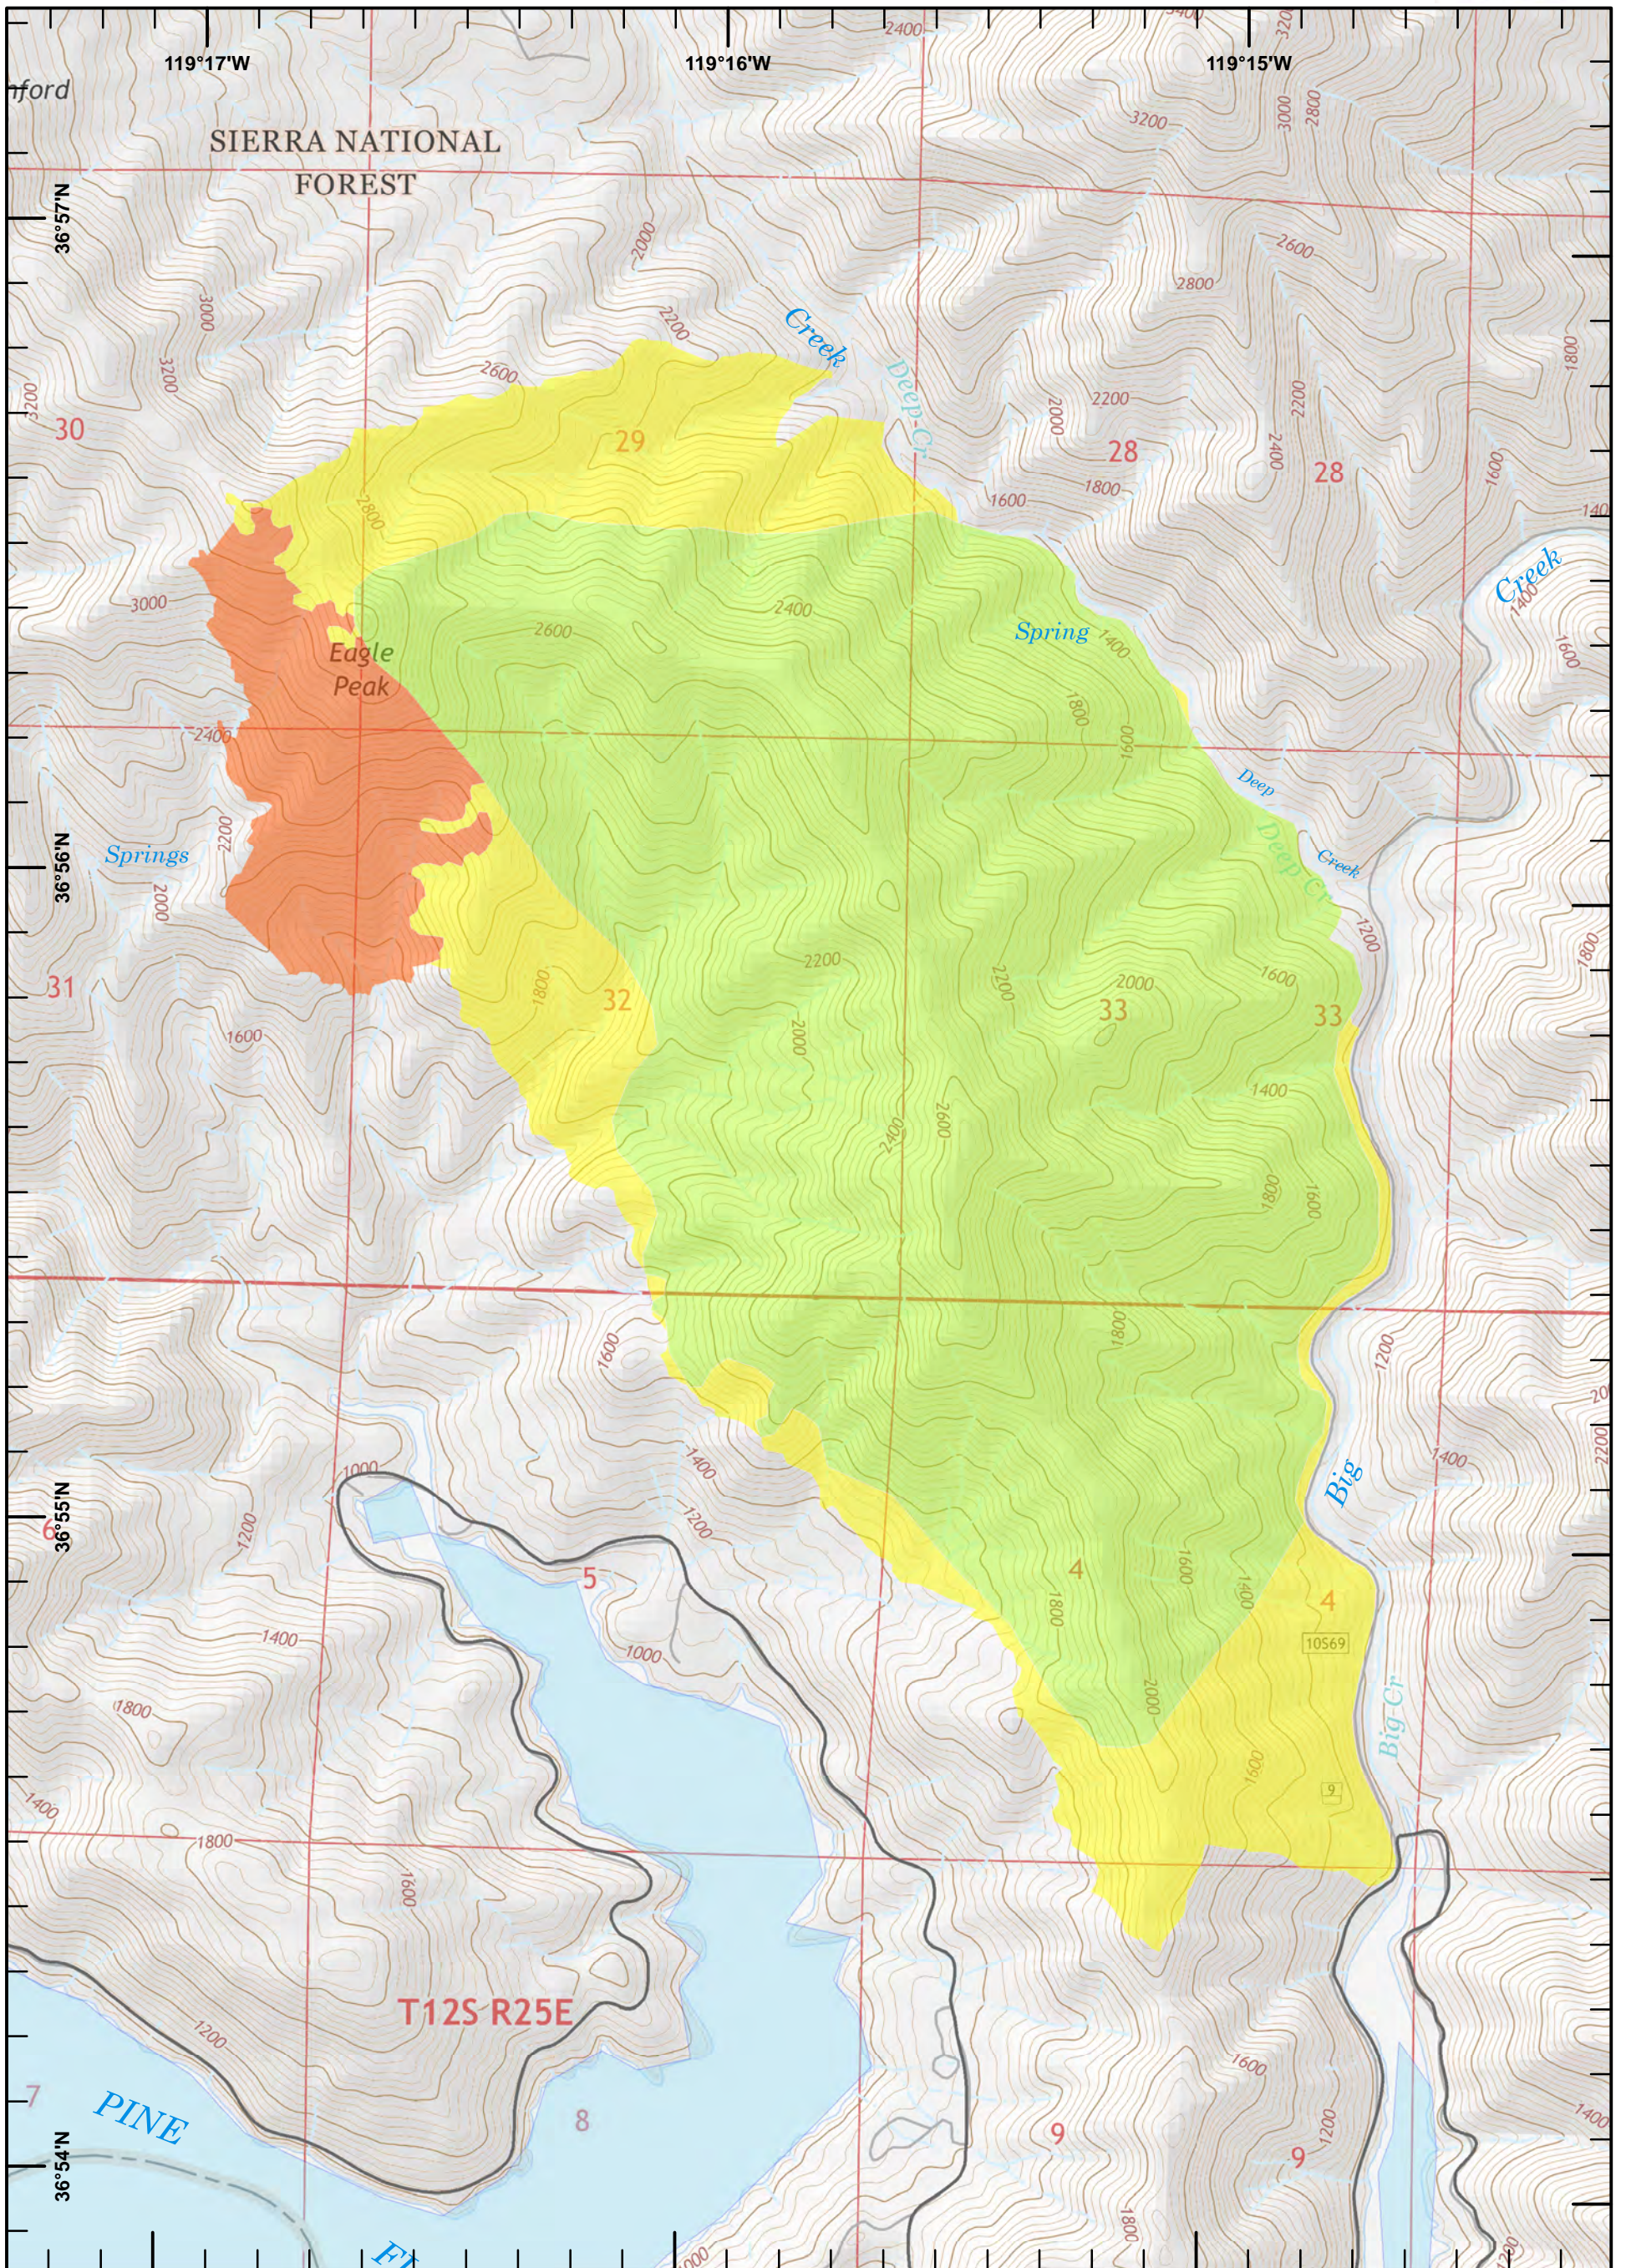

Sacata Incident

Progression Map

CA-SNF-002370

Date	Acres	Total Acres
October 13	1,471	1,471
October 14	489	1,920
October 15	140	2,100