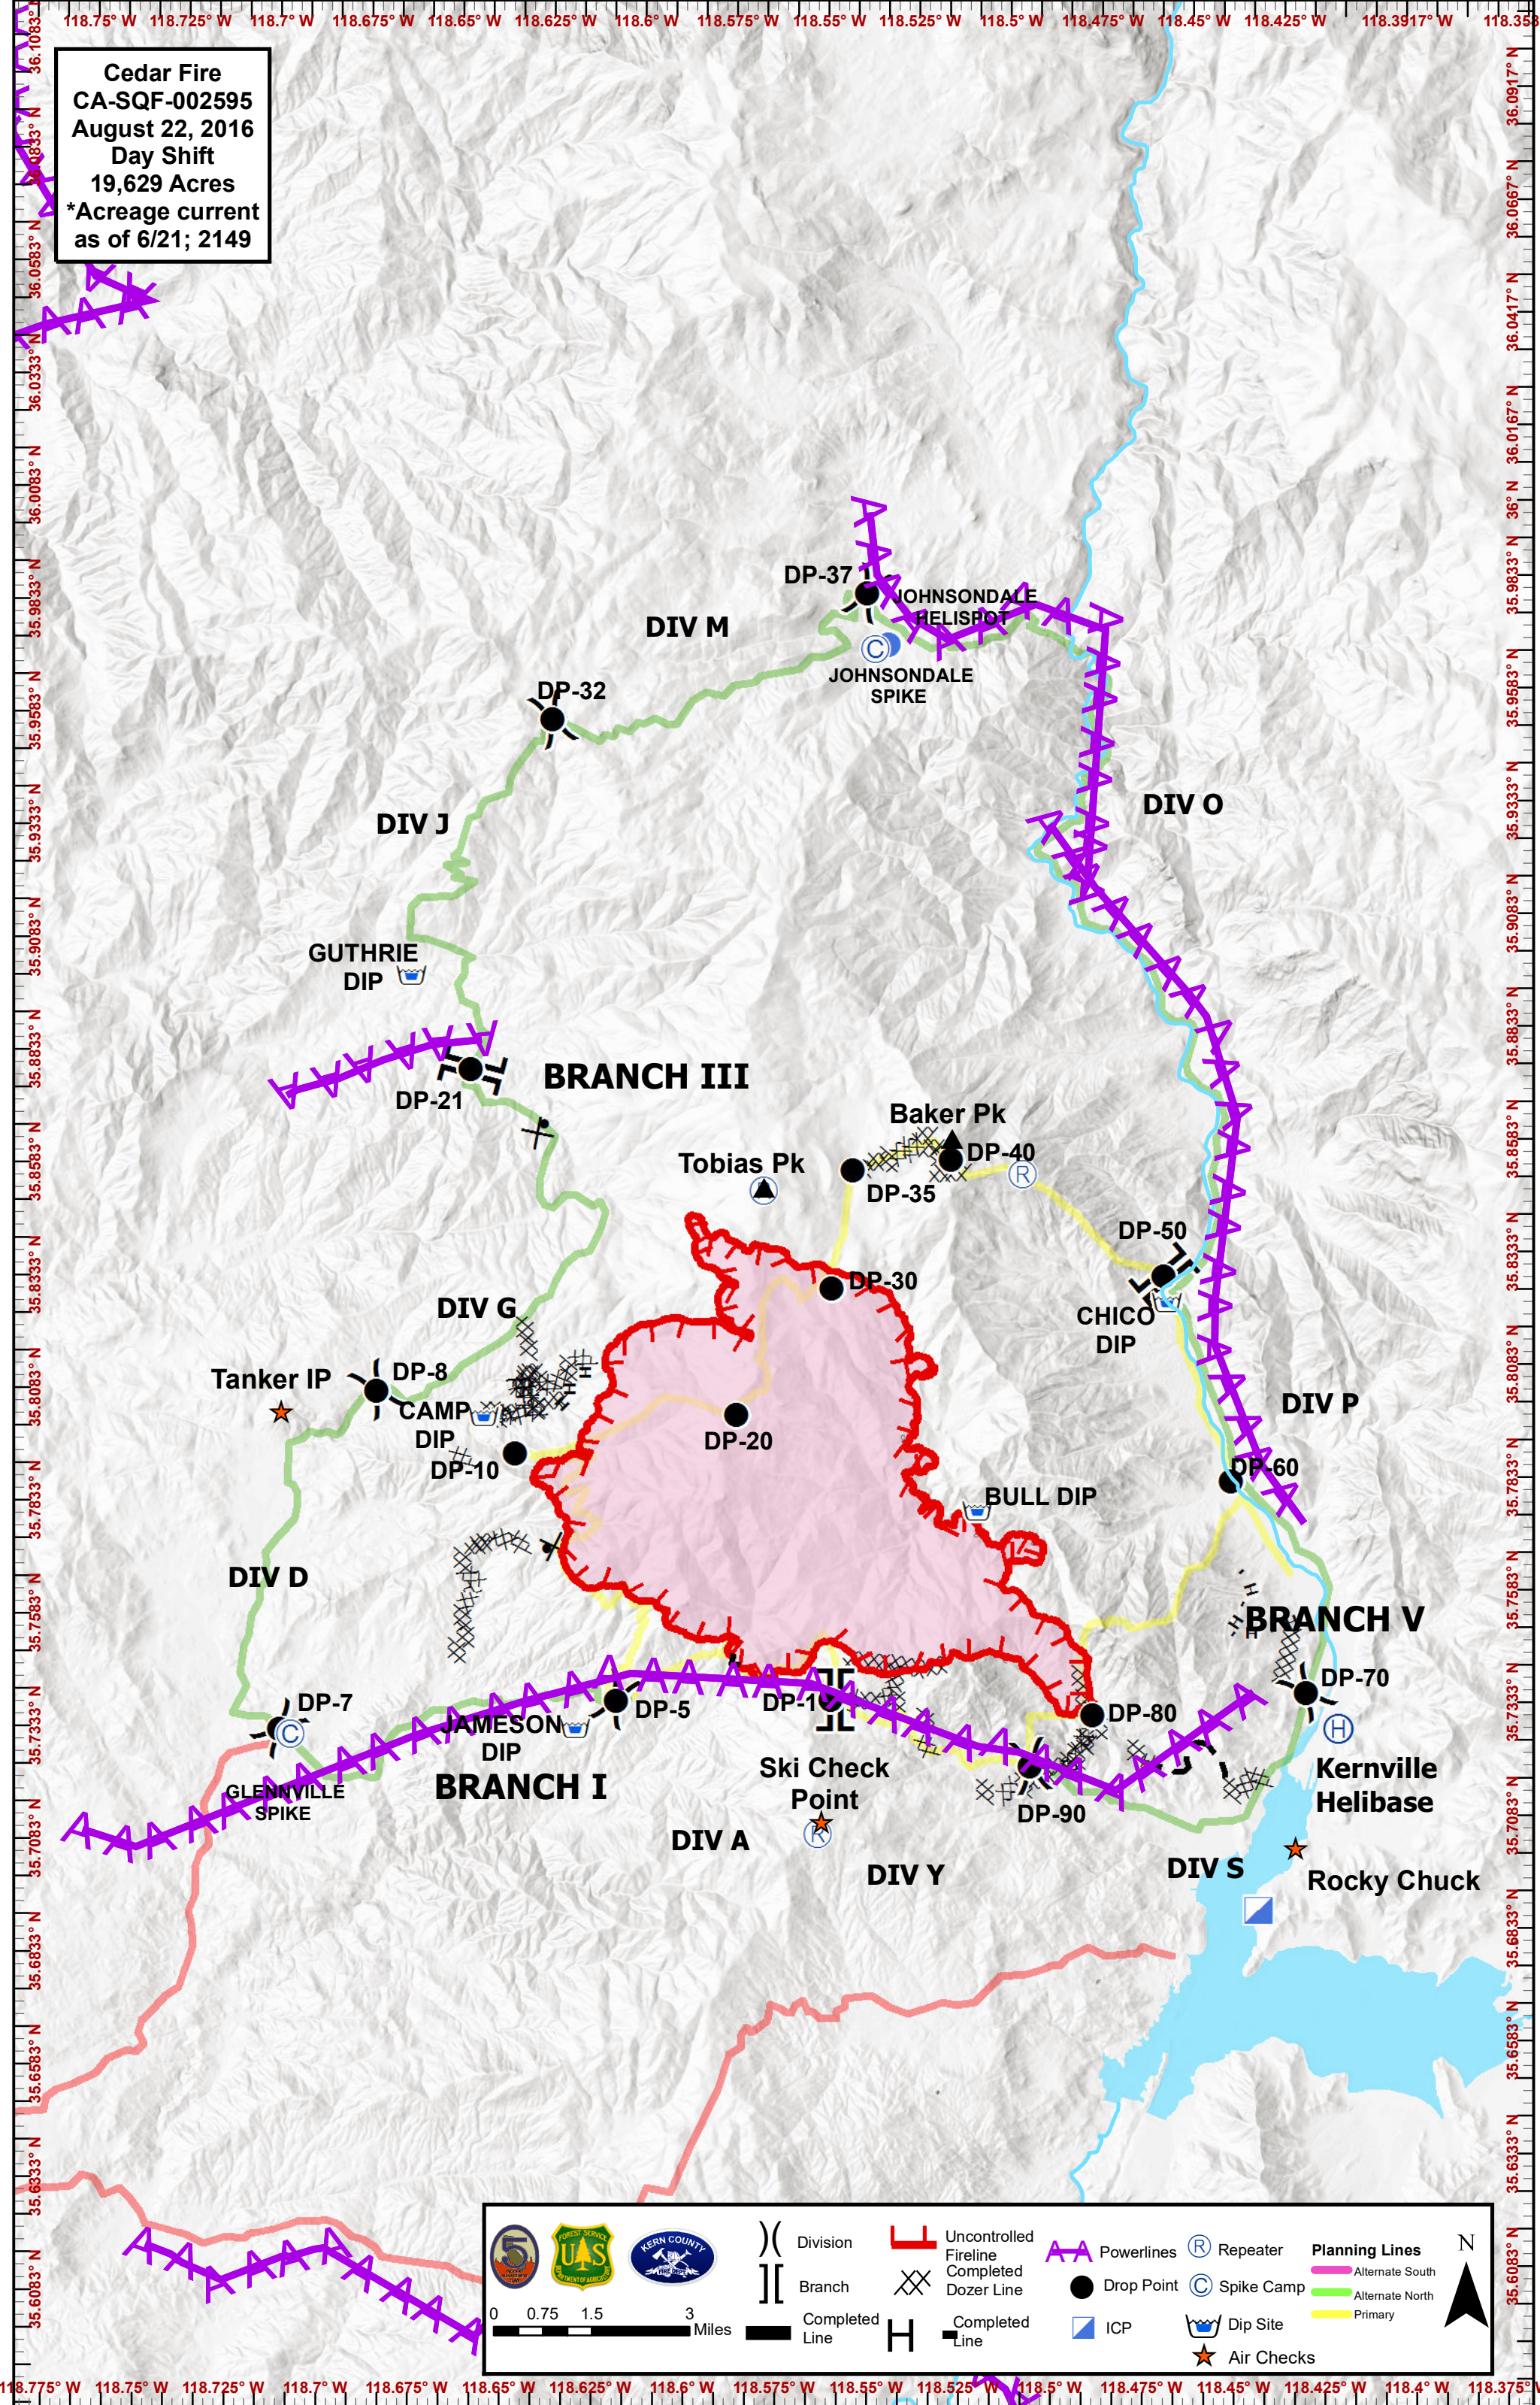

Cedar Fire
 CA-SQF-002595
 August 22, 2016
 Day Shift
 19,629 Acres
 *Acreage current
 as of 6/21; 2149

				Division		Uncontrolled Fireline		Powerlines		Repeater		Alternate South
				Branch		Completed Dozer Line		Drop Point		Spike Camp		Alternate North
				Completed Line		Completed Line		ICP		Dip Site		Primary
						Air Checks		North Arrow				

0 0.75 1.5 3 Miles

118.775° W 118.75° W 118.725° W 118.7° W 118.675° W 118.65° W 118.625° W 118.6° W 118.575° W 118.55° W 118.525° W 118.5° W 118.475° W 118.45° W 118.425° W 118.4° W 118.375° W