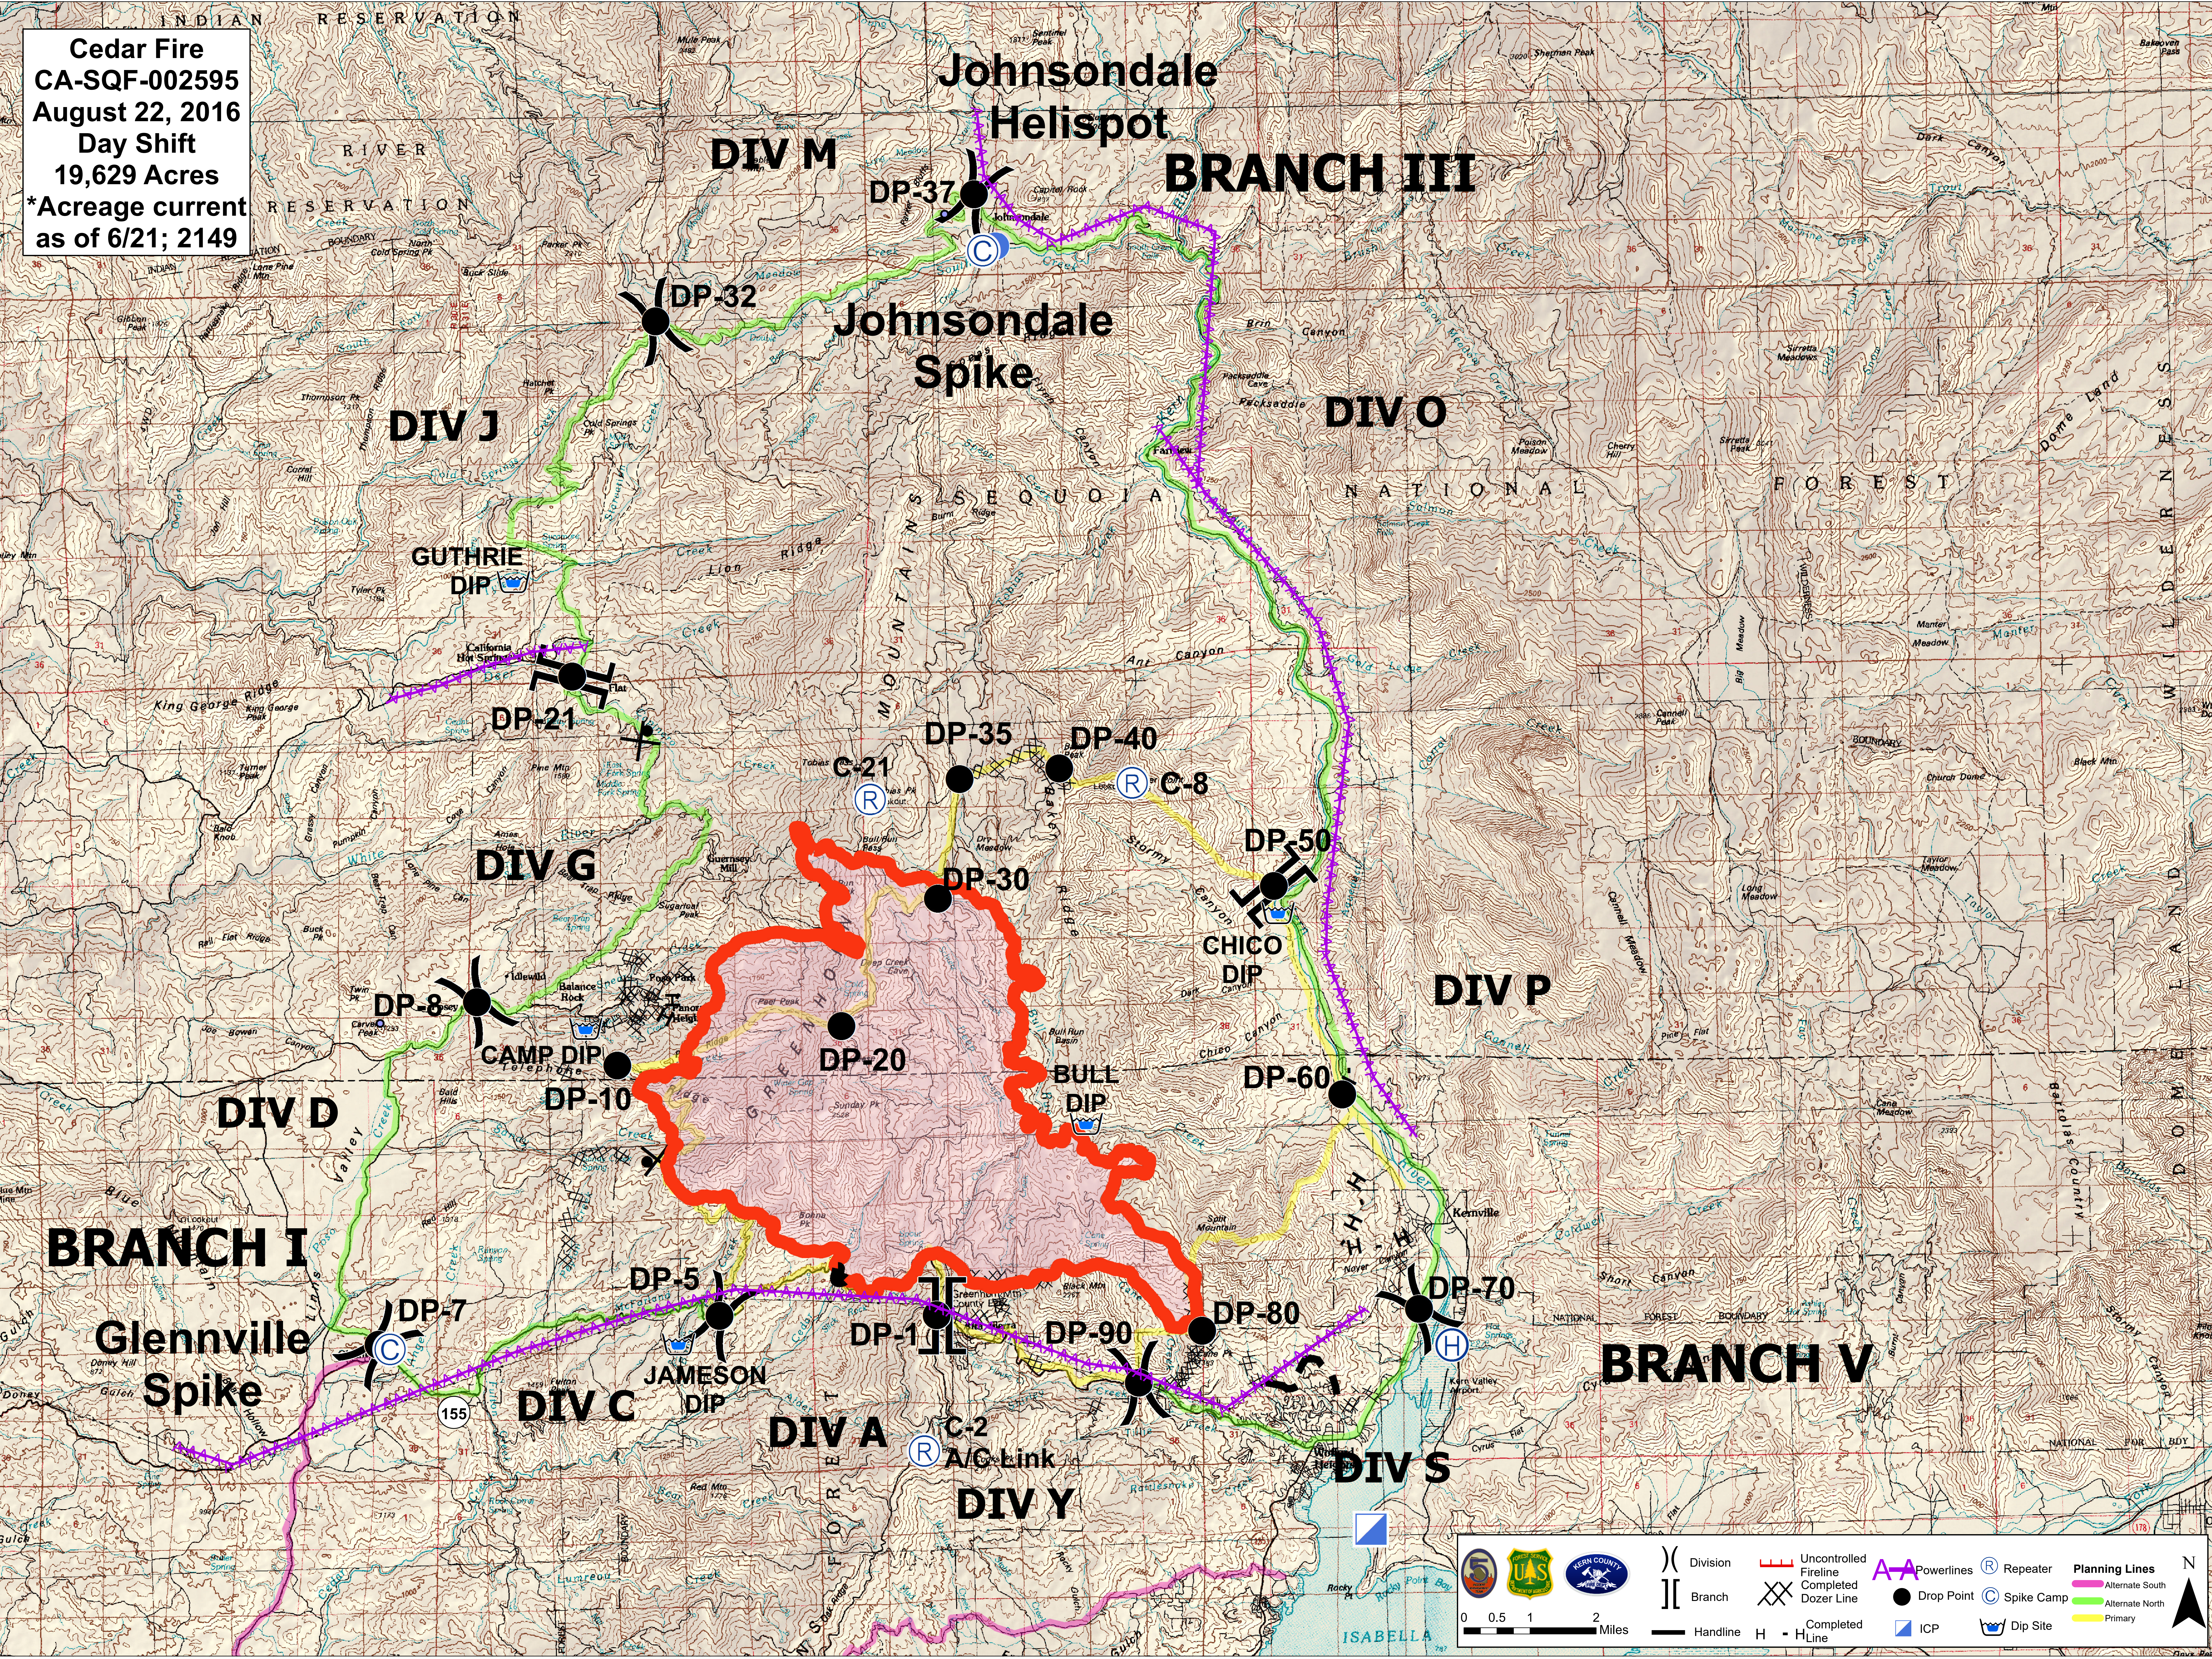

Cedar Fire
 CA-SQF-002595
 August 22, 2016
 Day Shift
 19,629 Acres
 *Acreage current
 as of 6/21; 2149

				Division		Uncontrolled Fireline		Powerlines		Repeater		Alternate South	
				Branch		Completed Dozer Line		Drop Point		Spike Camp		Alternate North	
				Handline		Completed H-Line		ICP		Dip Site		Primary	

0 0.5 1 2 Miles