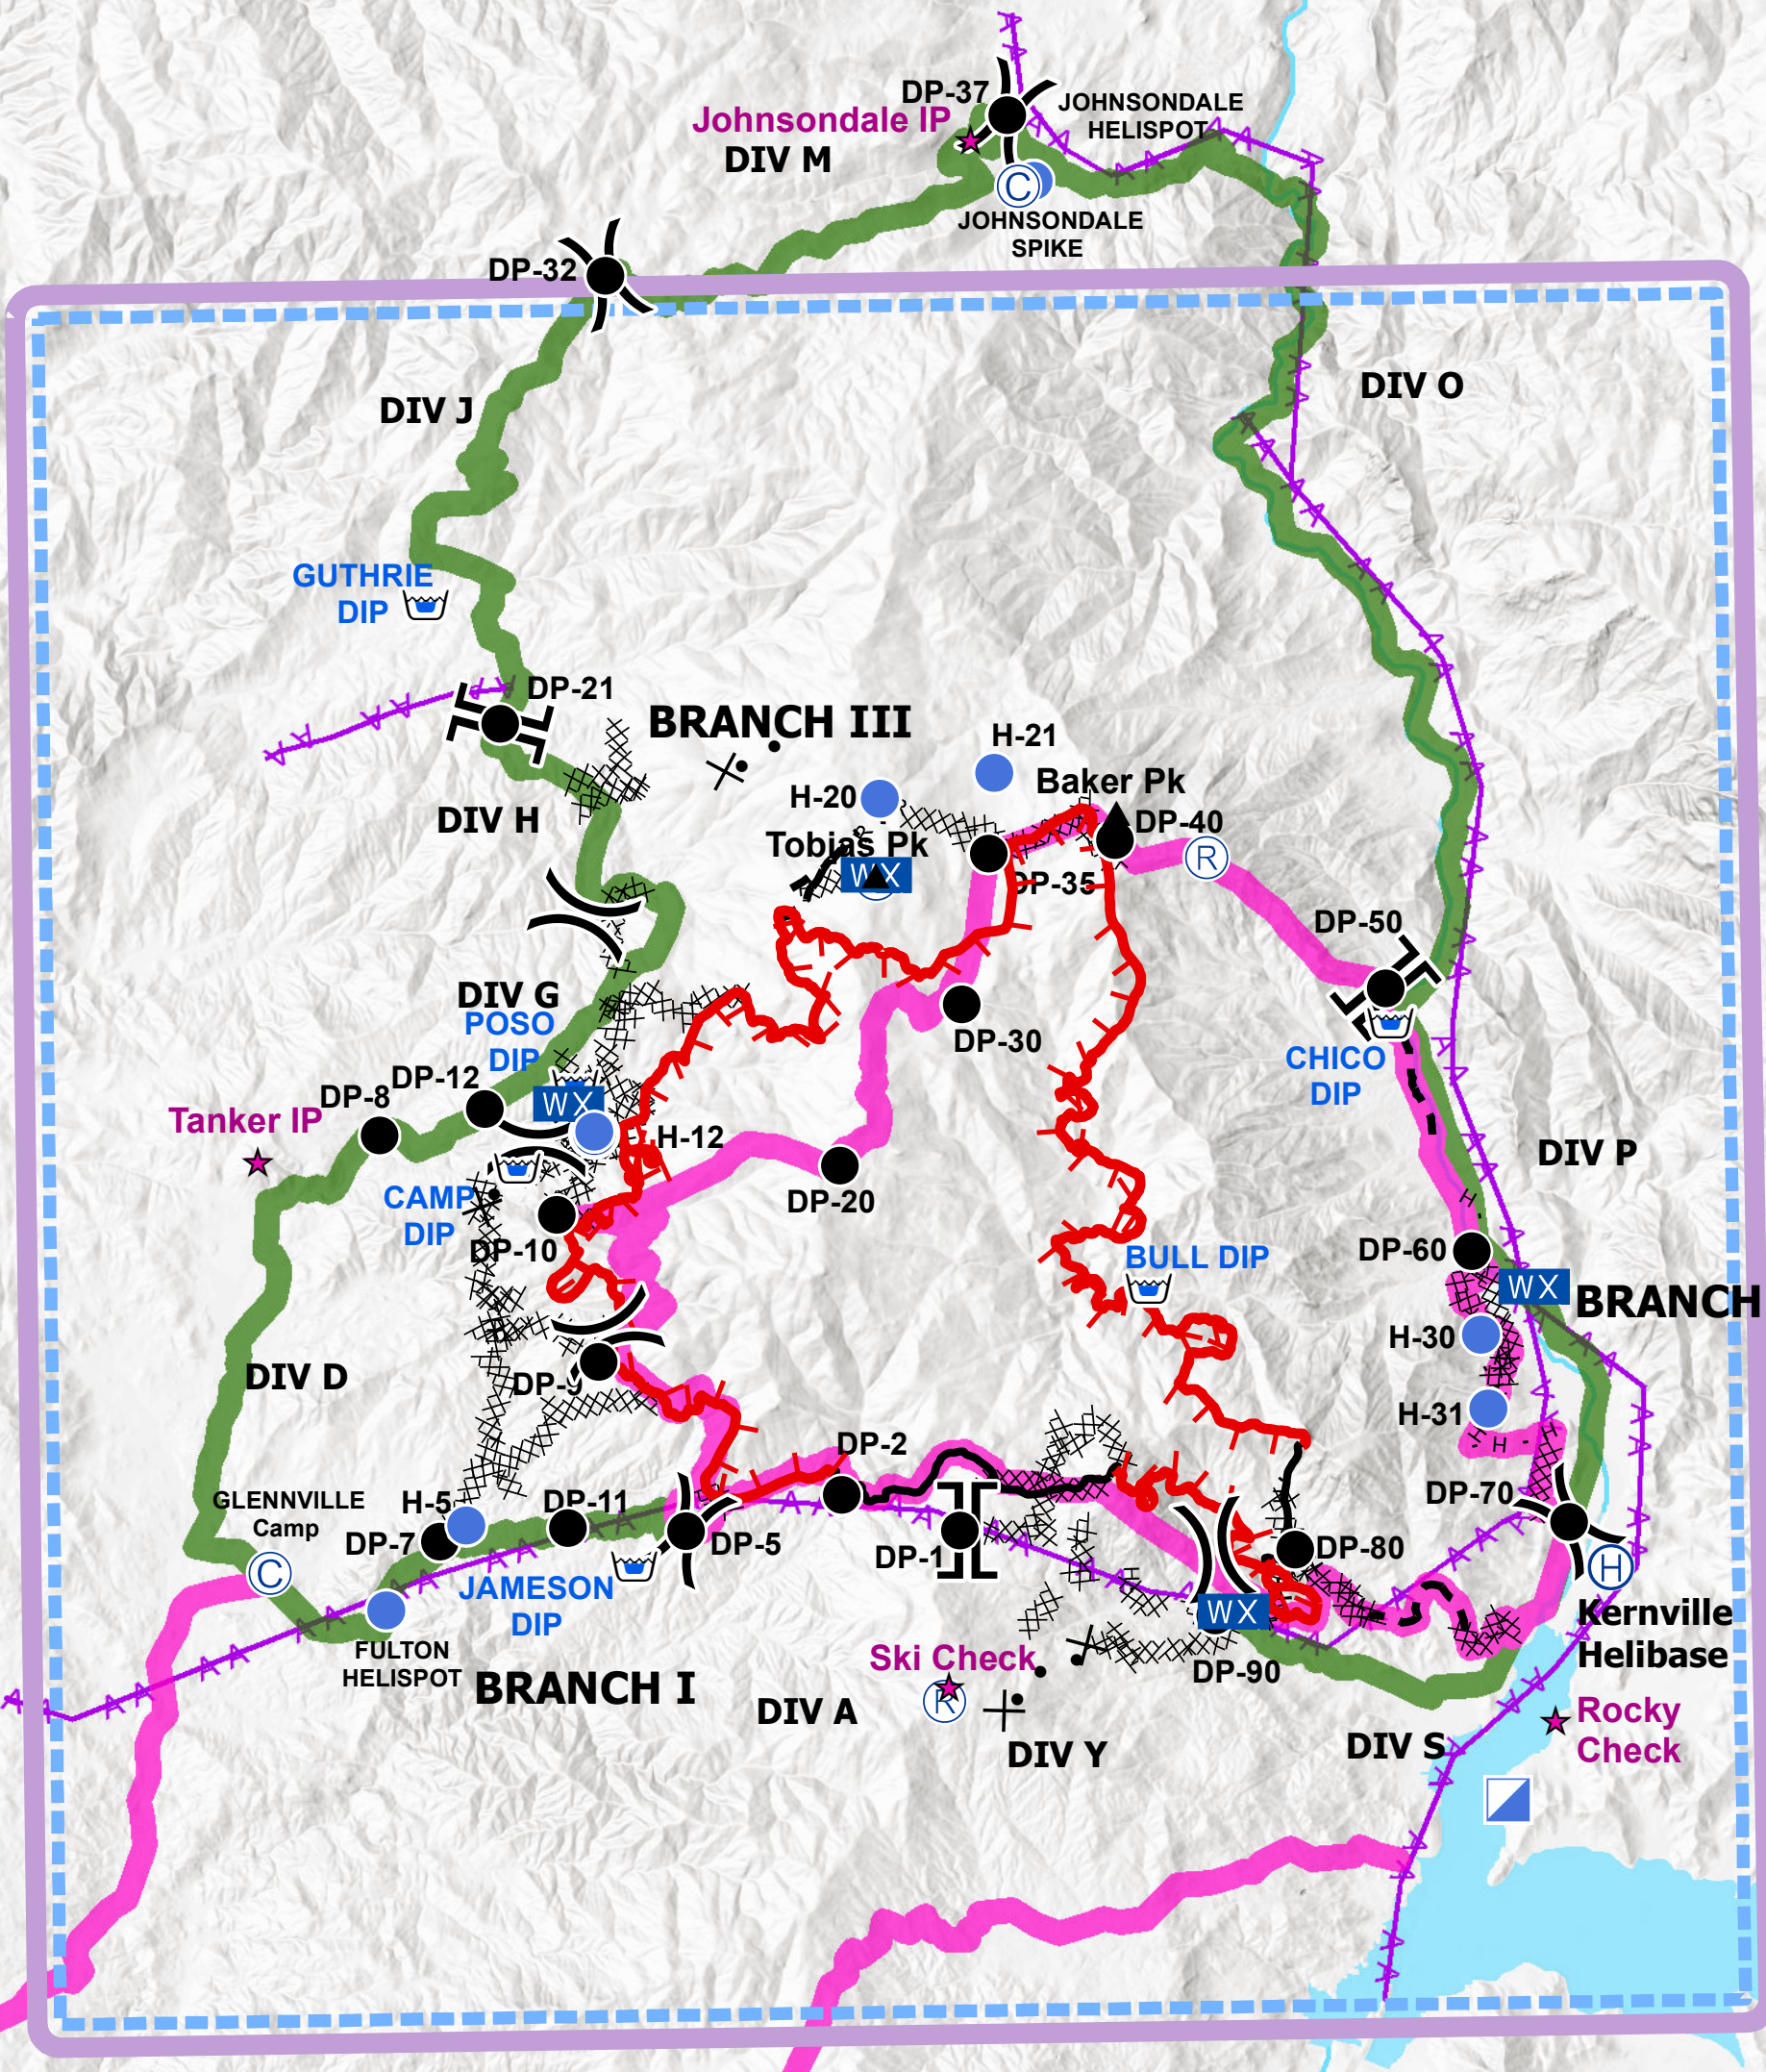

Cedar Fire
CA-SQF-002595
August 25, 2016
Day Shift
23,239 Acres
***Acreage current**
as of 8/24; 1900

	Division		Uncontrolled Fireline		Proposed Dozer Line		Repeater		Mobile Weather Station		IP Checks			N
	Branch		Completed Dozer Line		Powerlines		Spike Camp		Fire Station		Dip Site			
	Completed Line		H - H - Hand line		ICP									