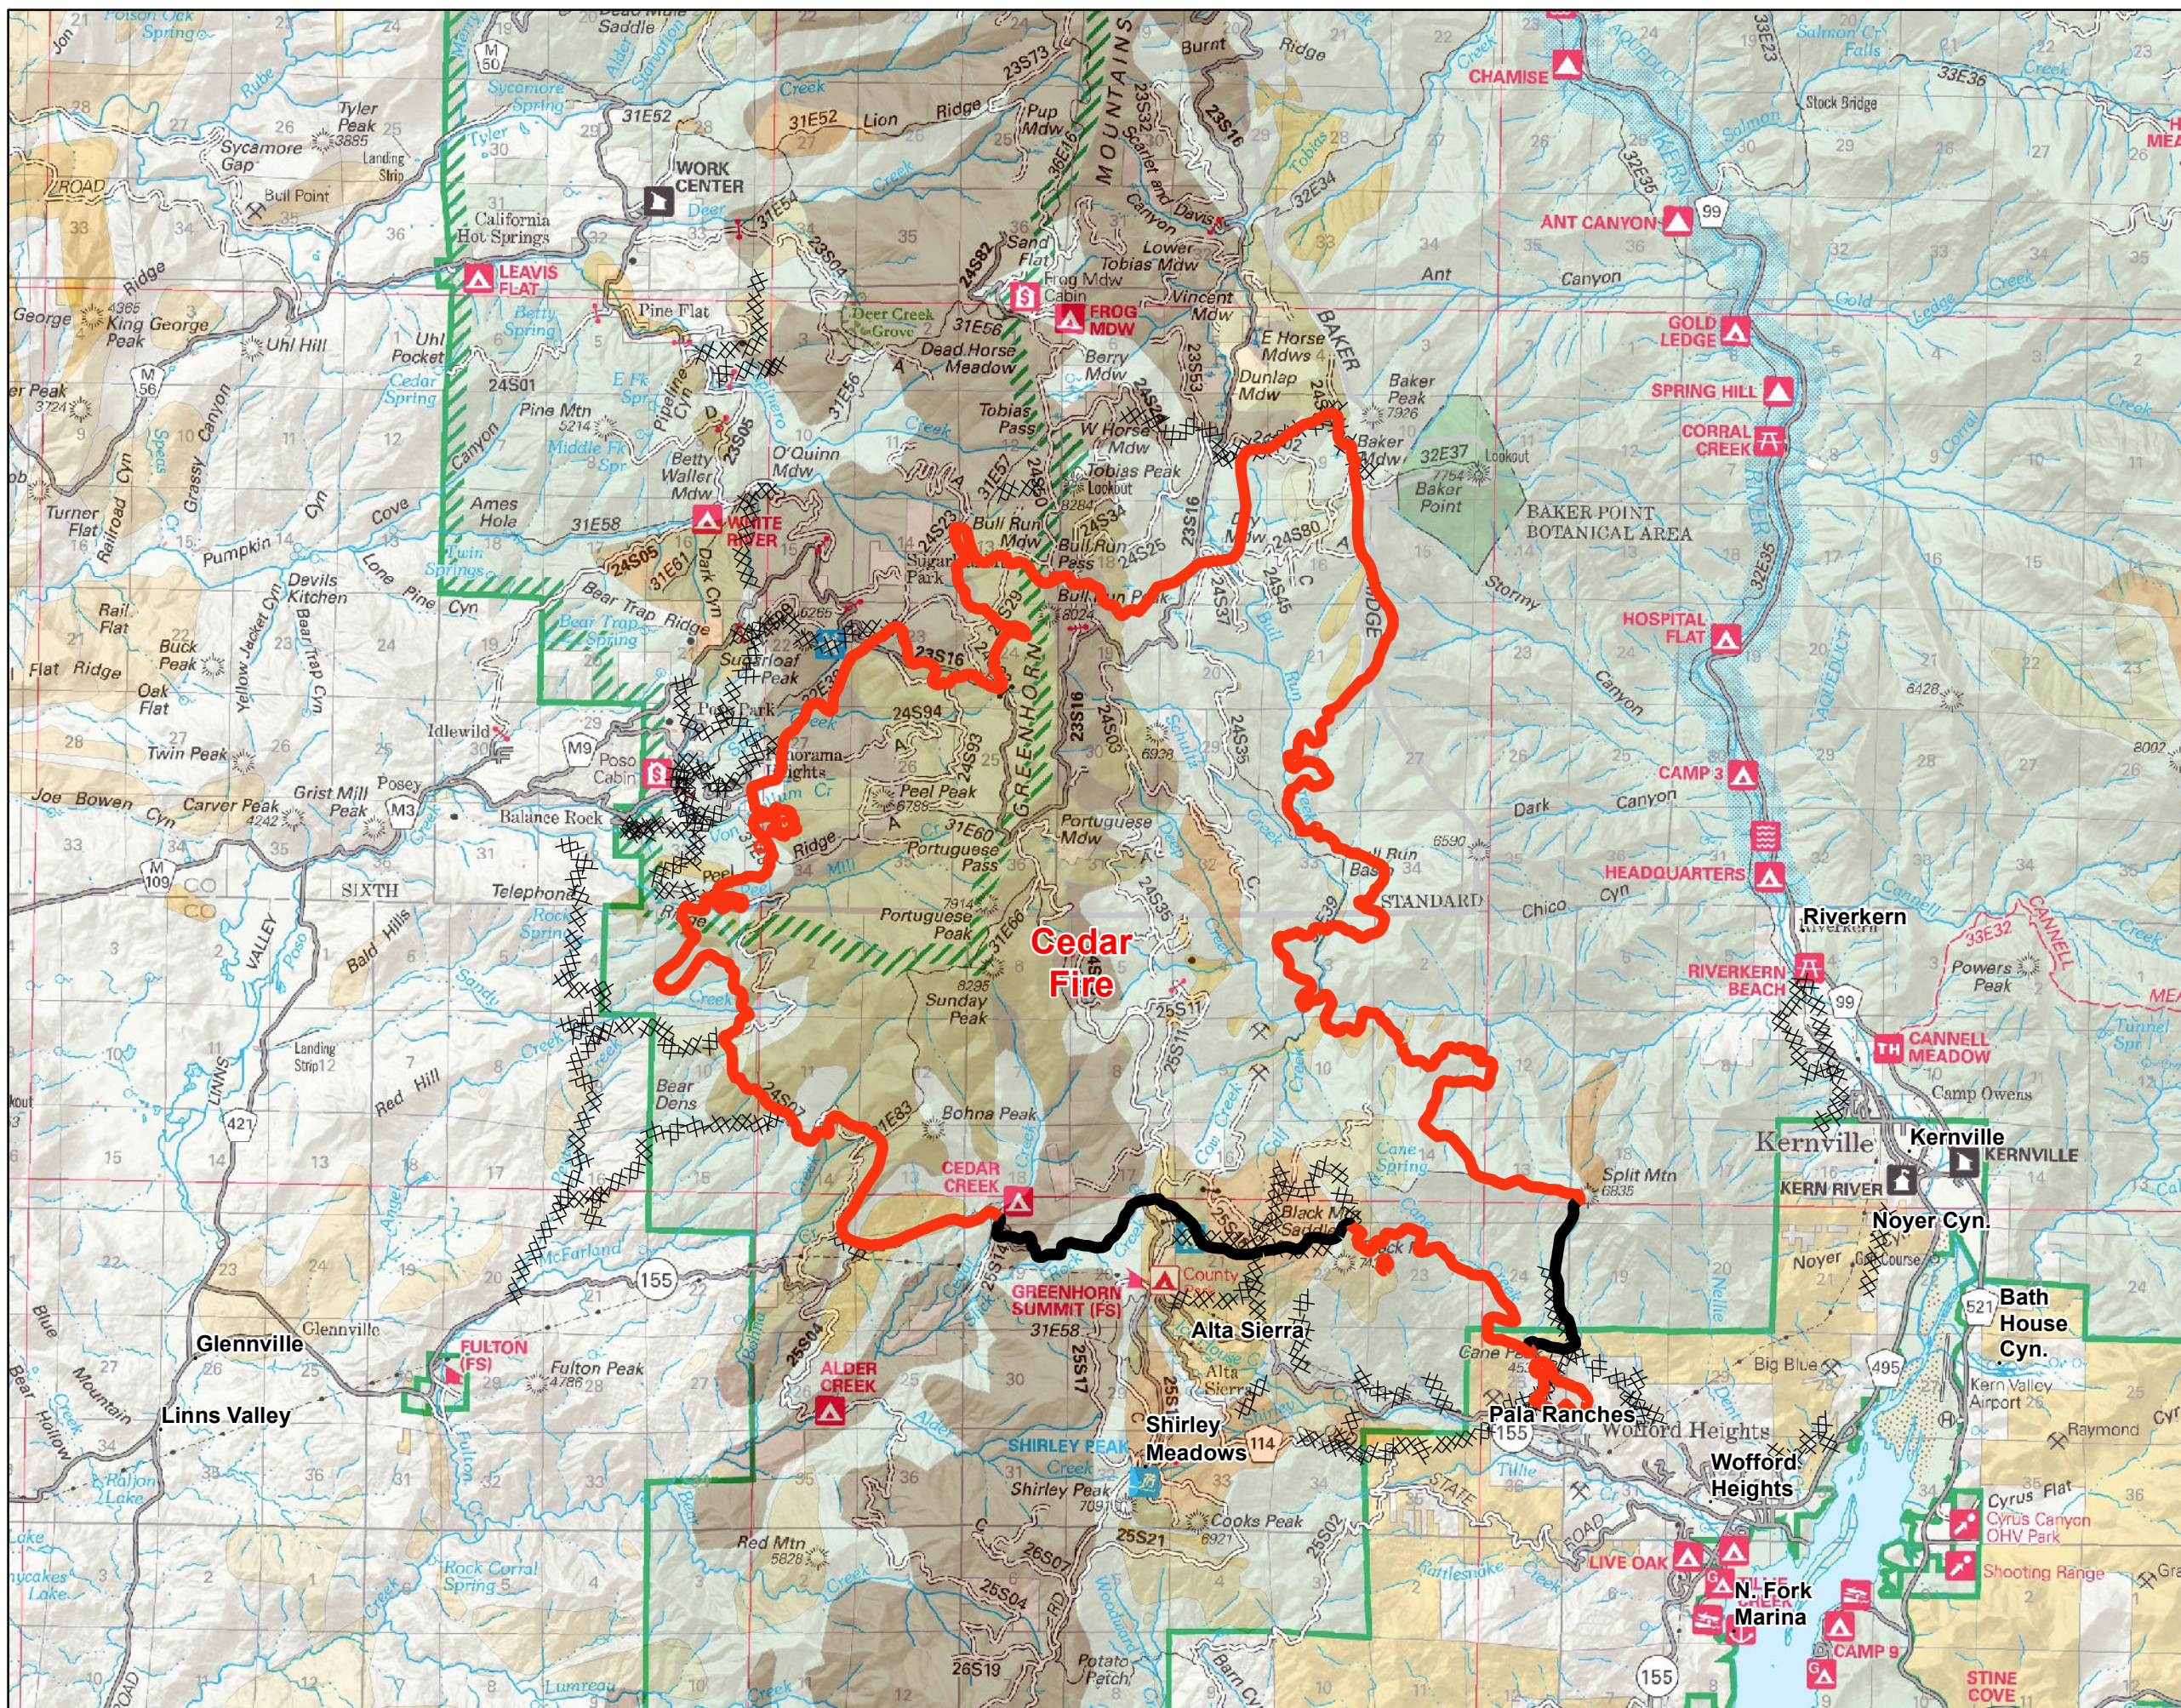

# Cedar Fire

CA-SQF-002595

Thursday, August 25, 2016  
23,239 Acres \*Acreage current as of 8/24; 1900

XXXXXXX Completed Dozer Line

———— Completed Line

———— Uncontrolled Fire Edge

## Dead Trees Per Acre

Created on Thursday, August 25, 2016