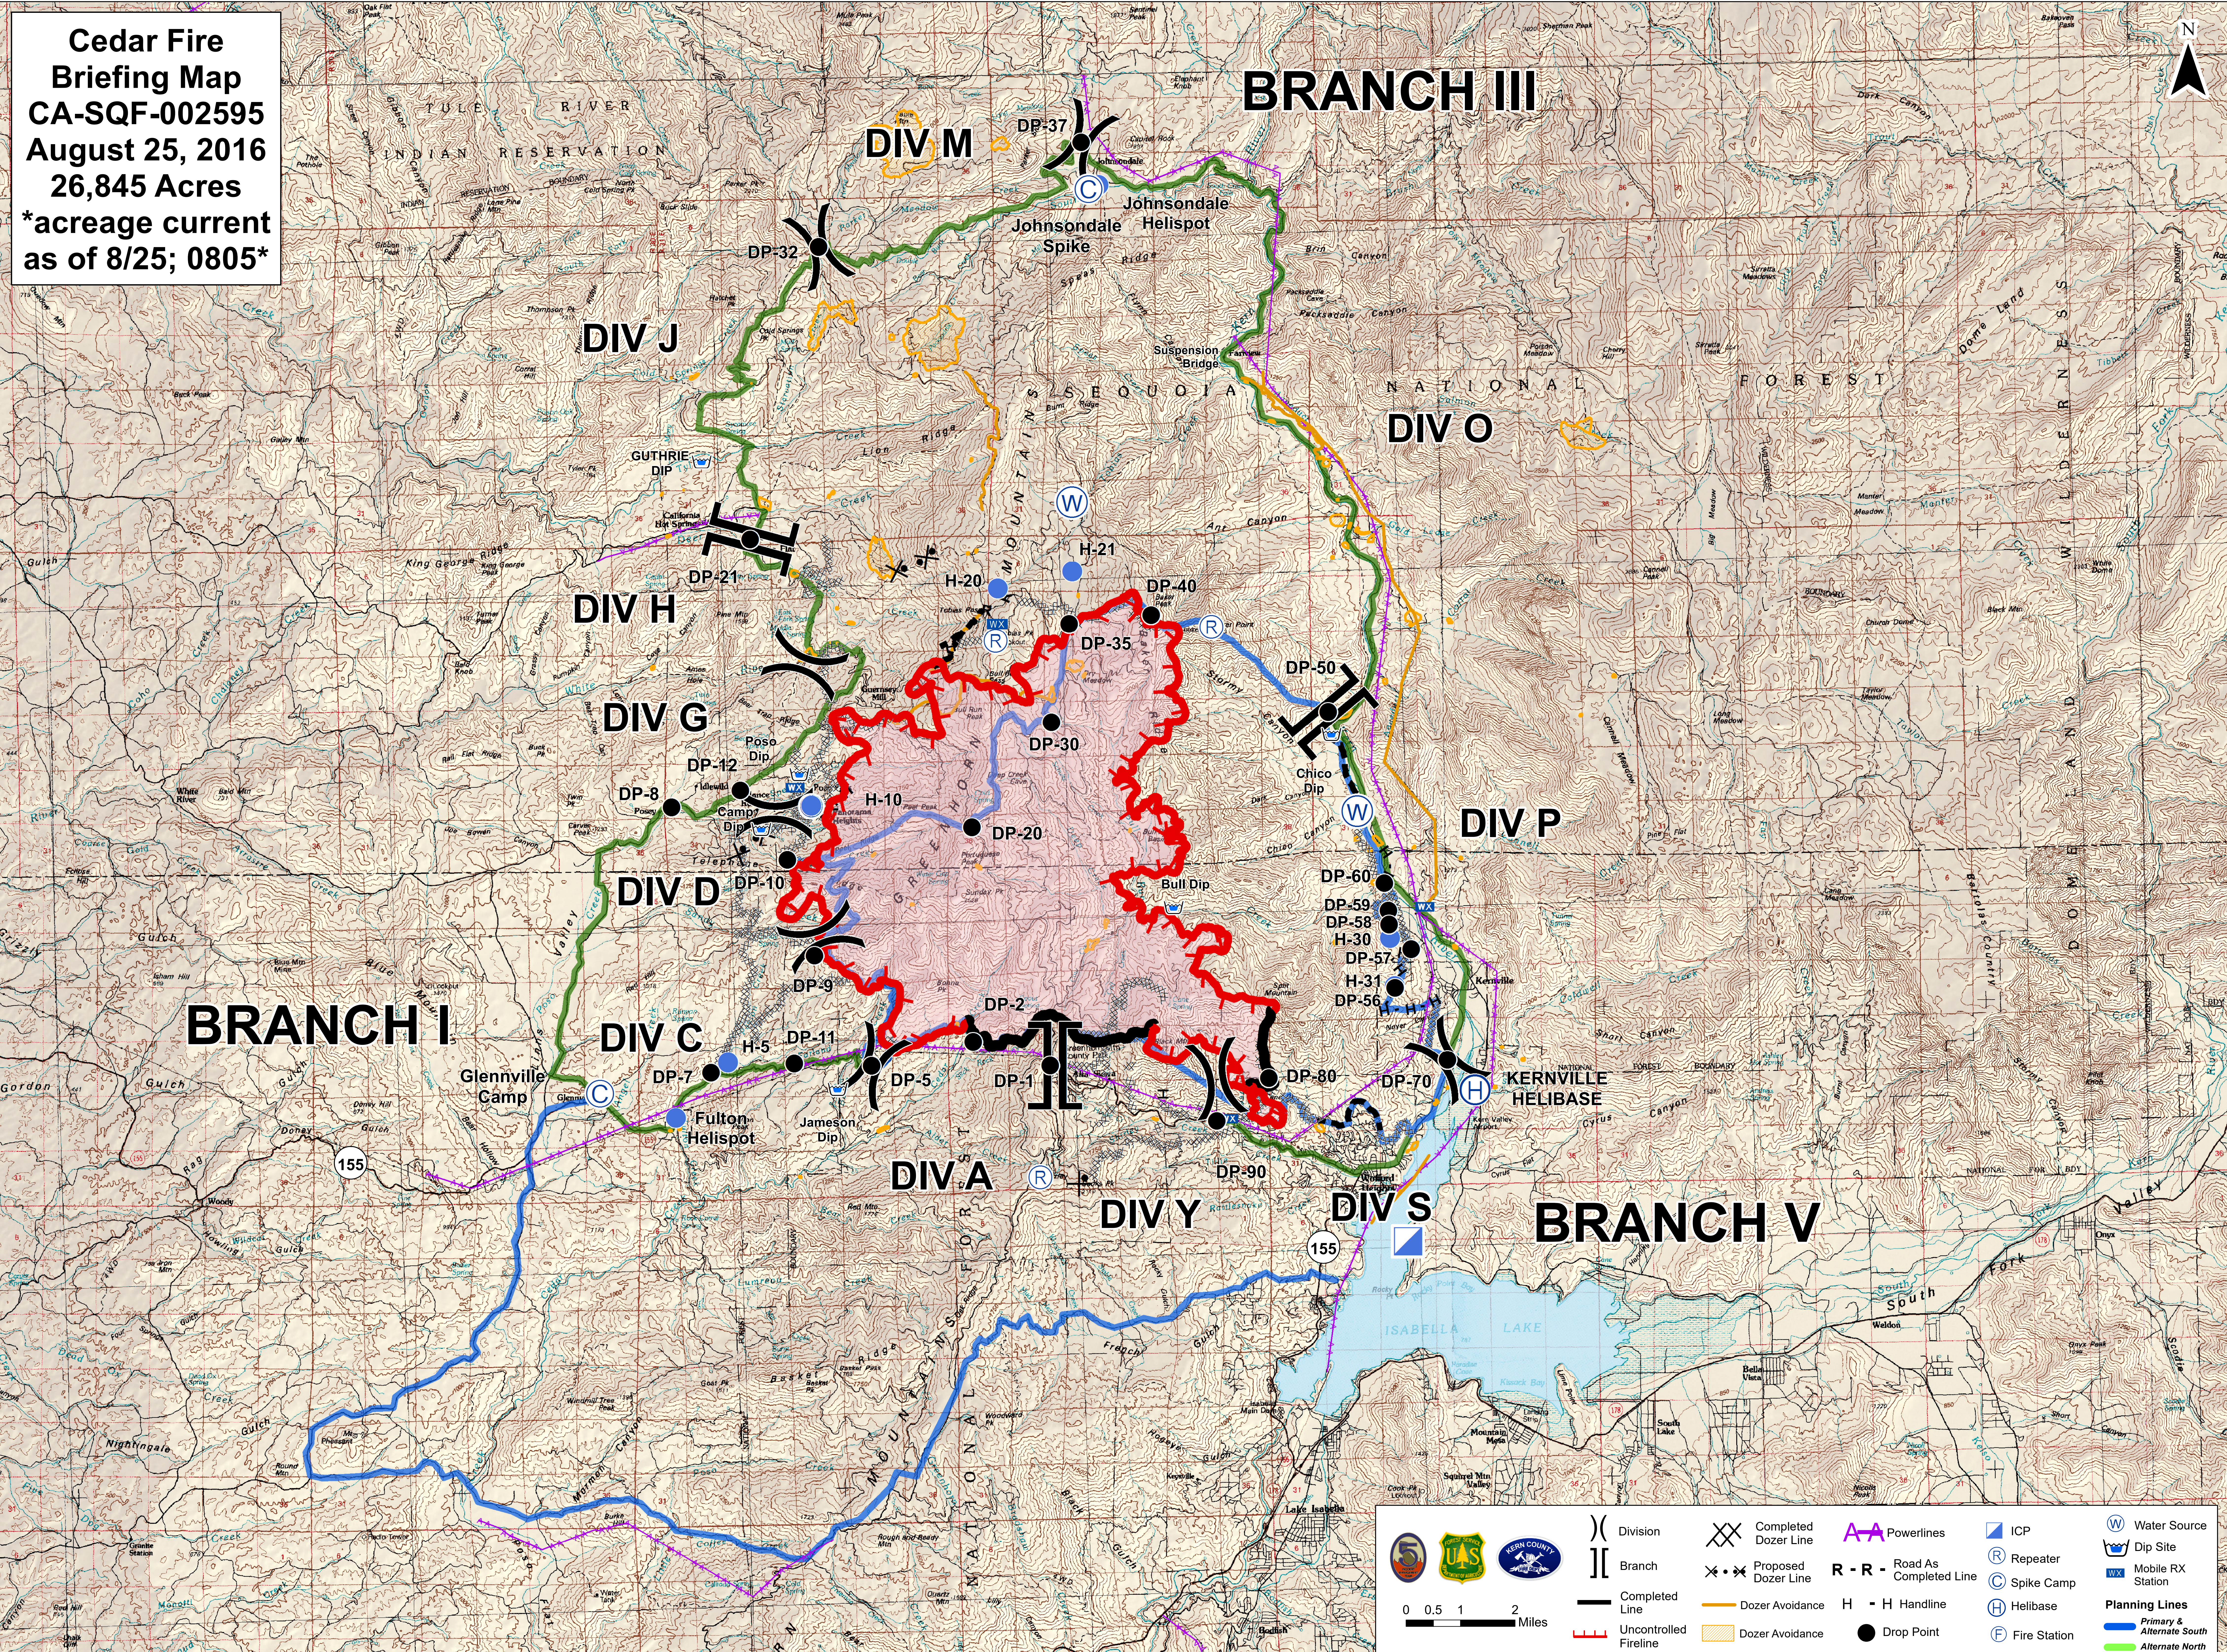

**Cedar Fire
Briefing Map
CA-SQF-002595
August 25, 2016
26,845 Acres
*acreage current
as of 8/25; 0805***

BRANCH III

				Planning Lines	

0 0.5 1 2 Miles