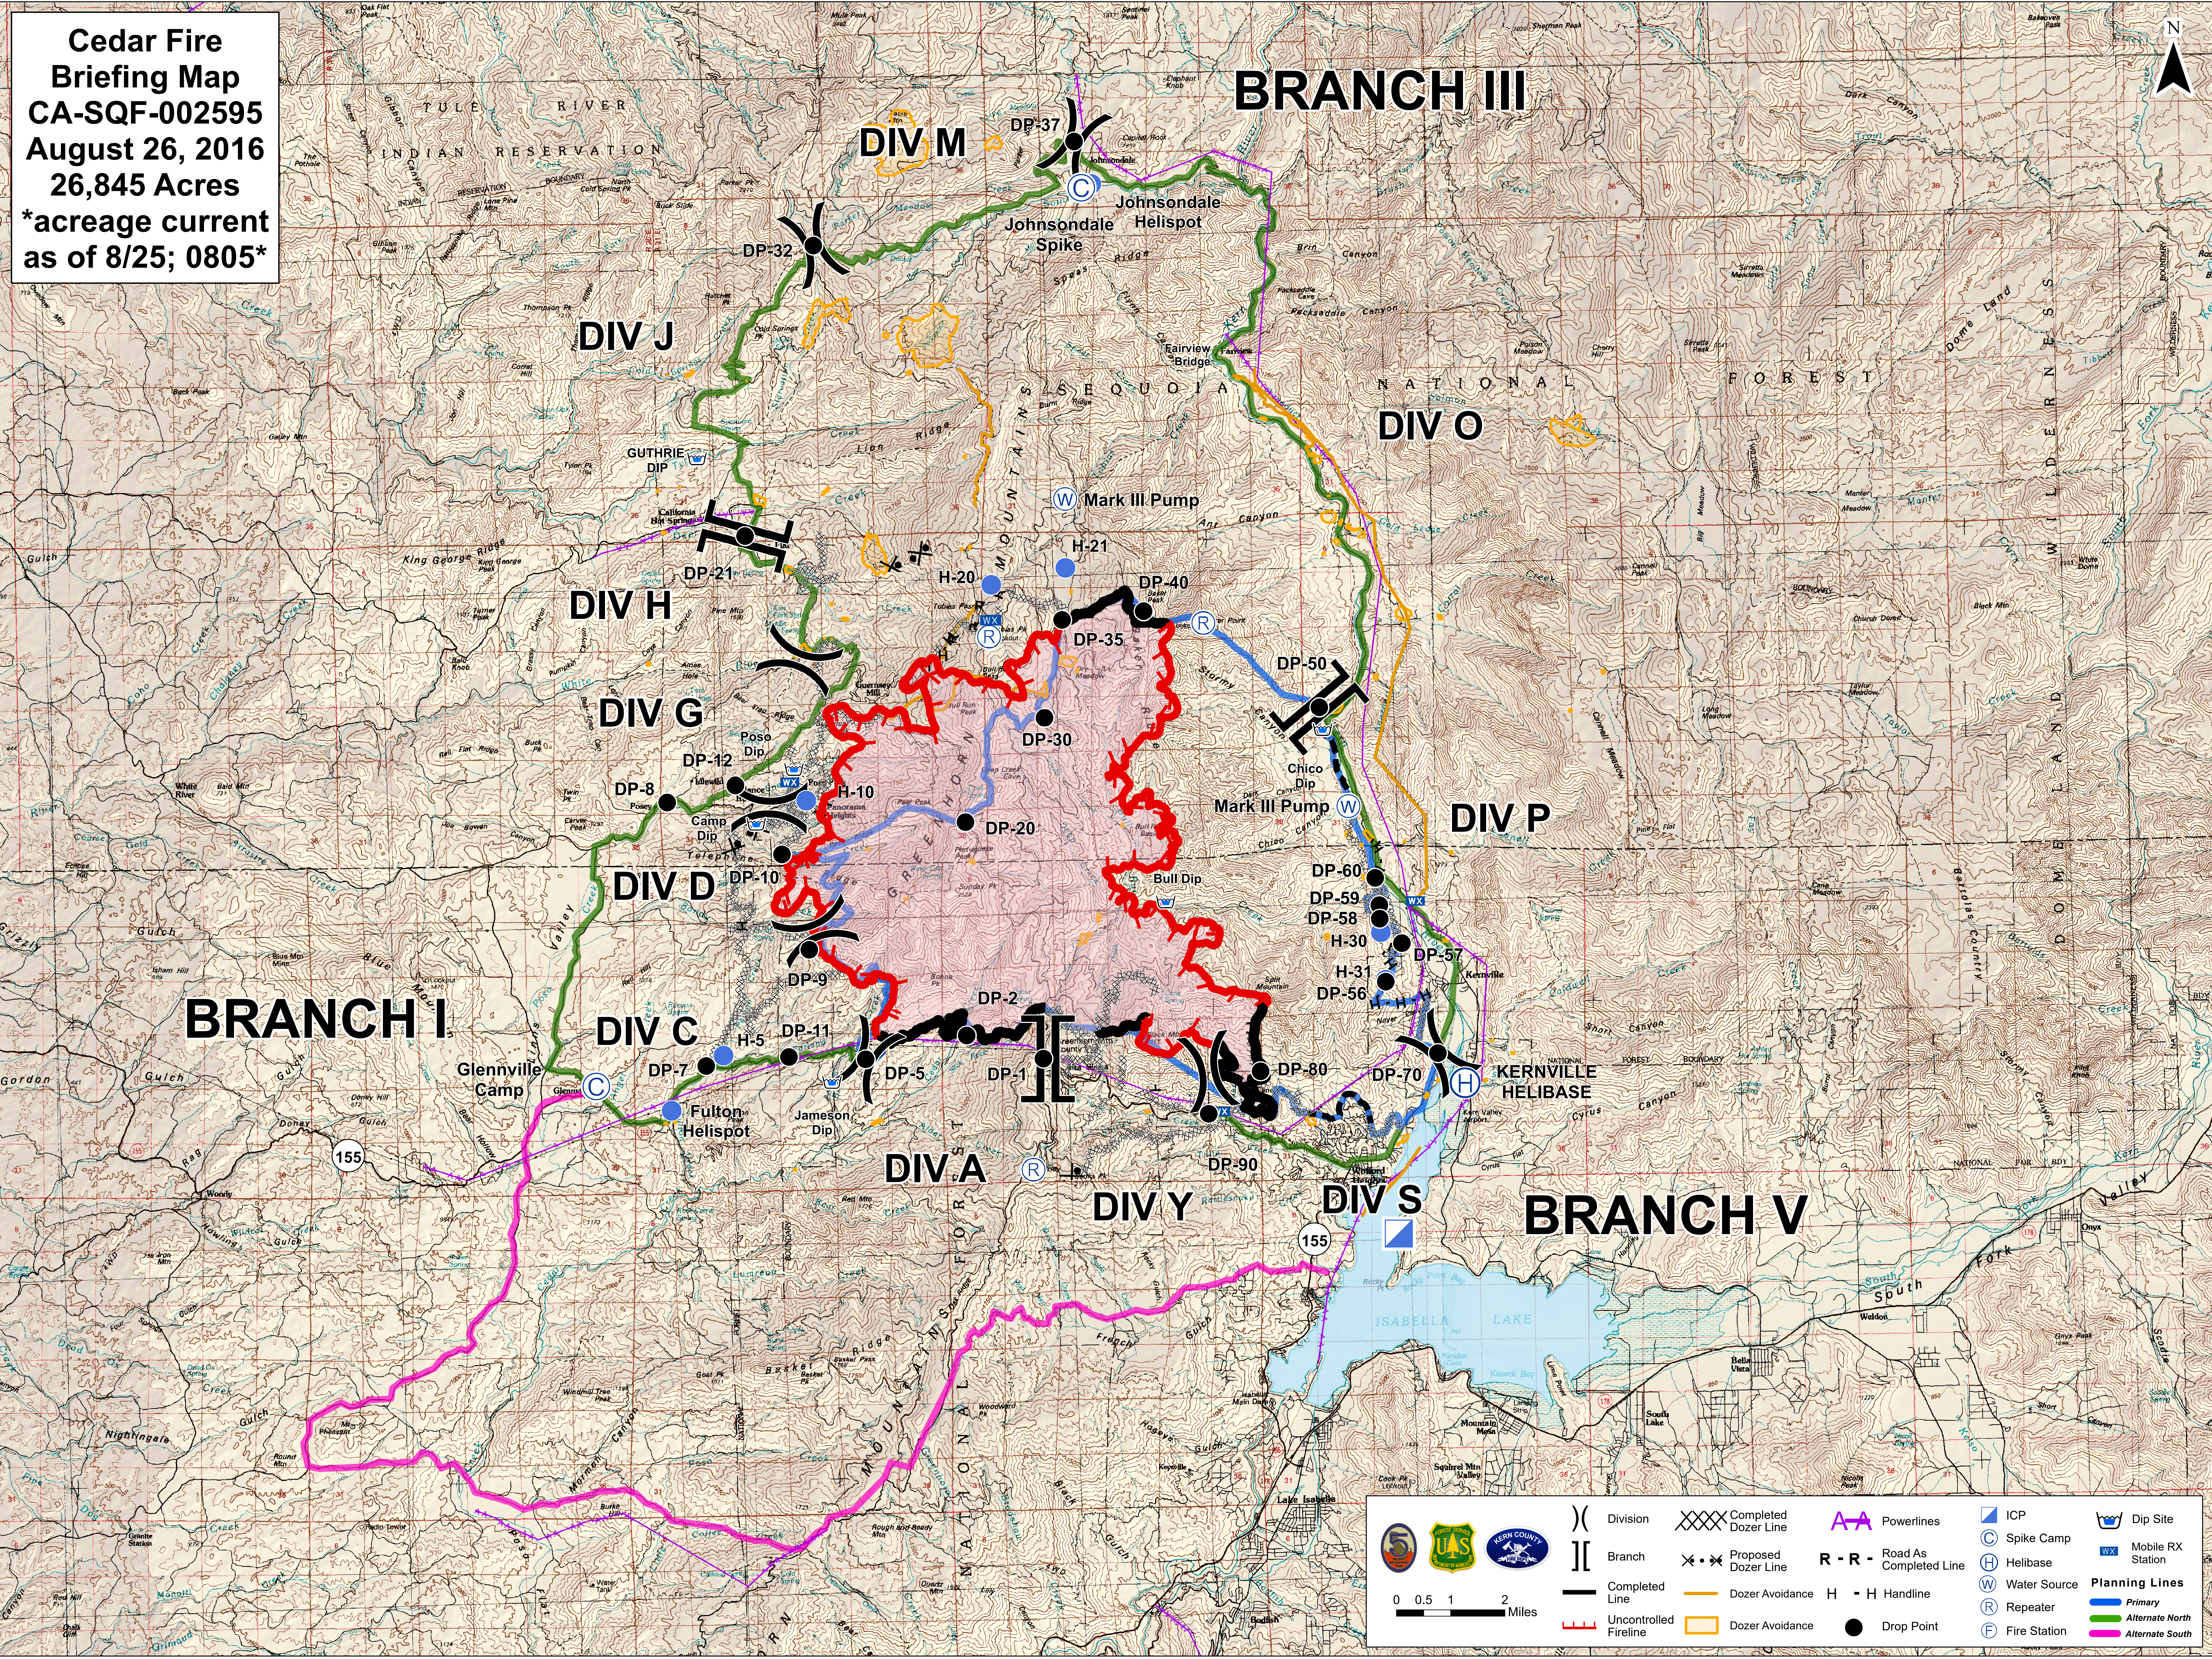

**Cedar Fire
Briefing Map
CA-SQF-002595
August 26, 2016
26,845 Acres
*acreage current
as of 8/25; 0805***

BRANCH III

0 0.5 1 2 Miles