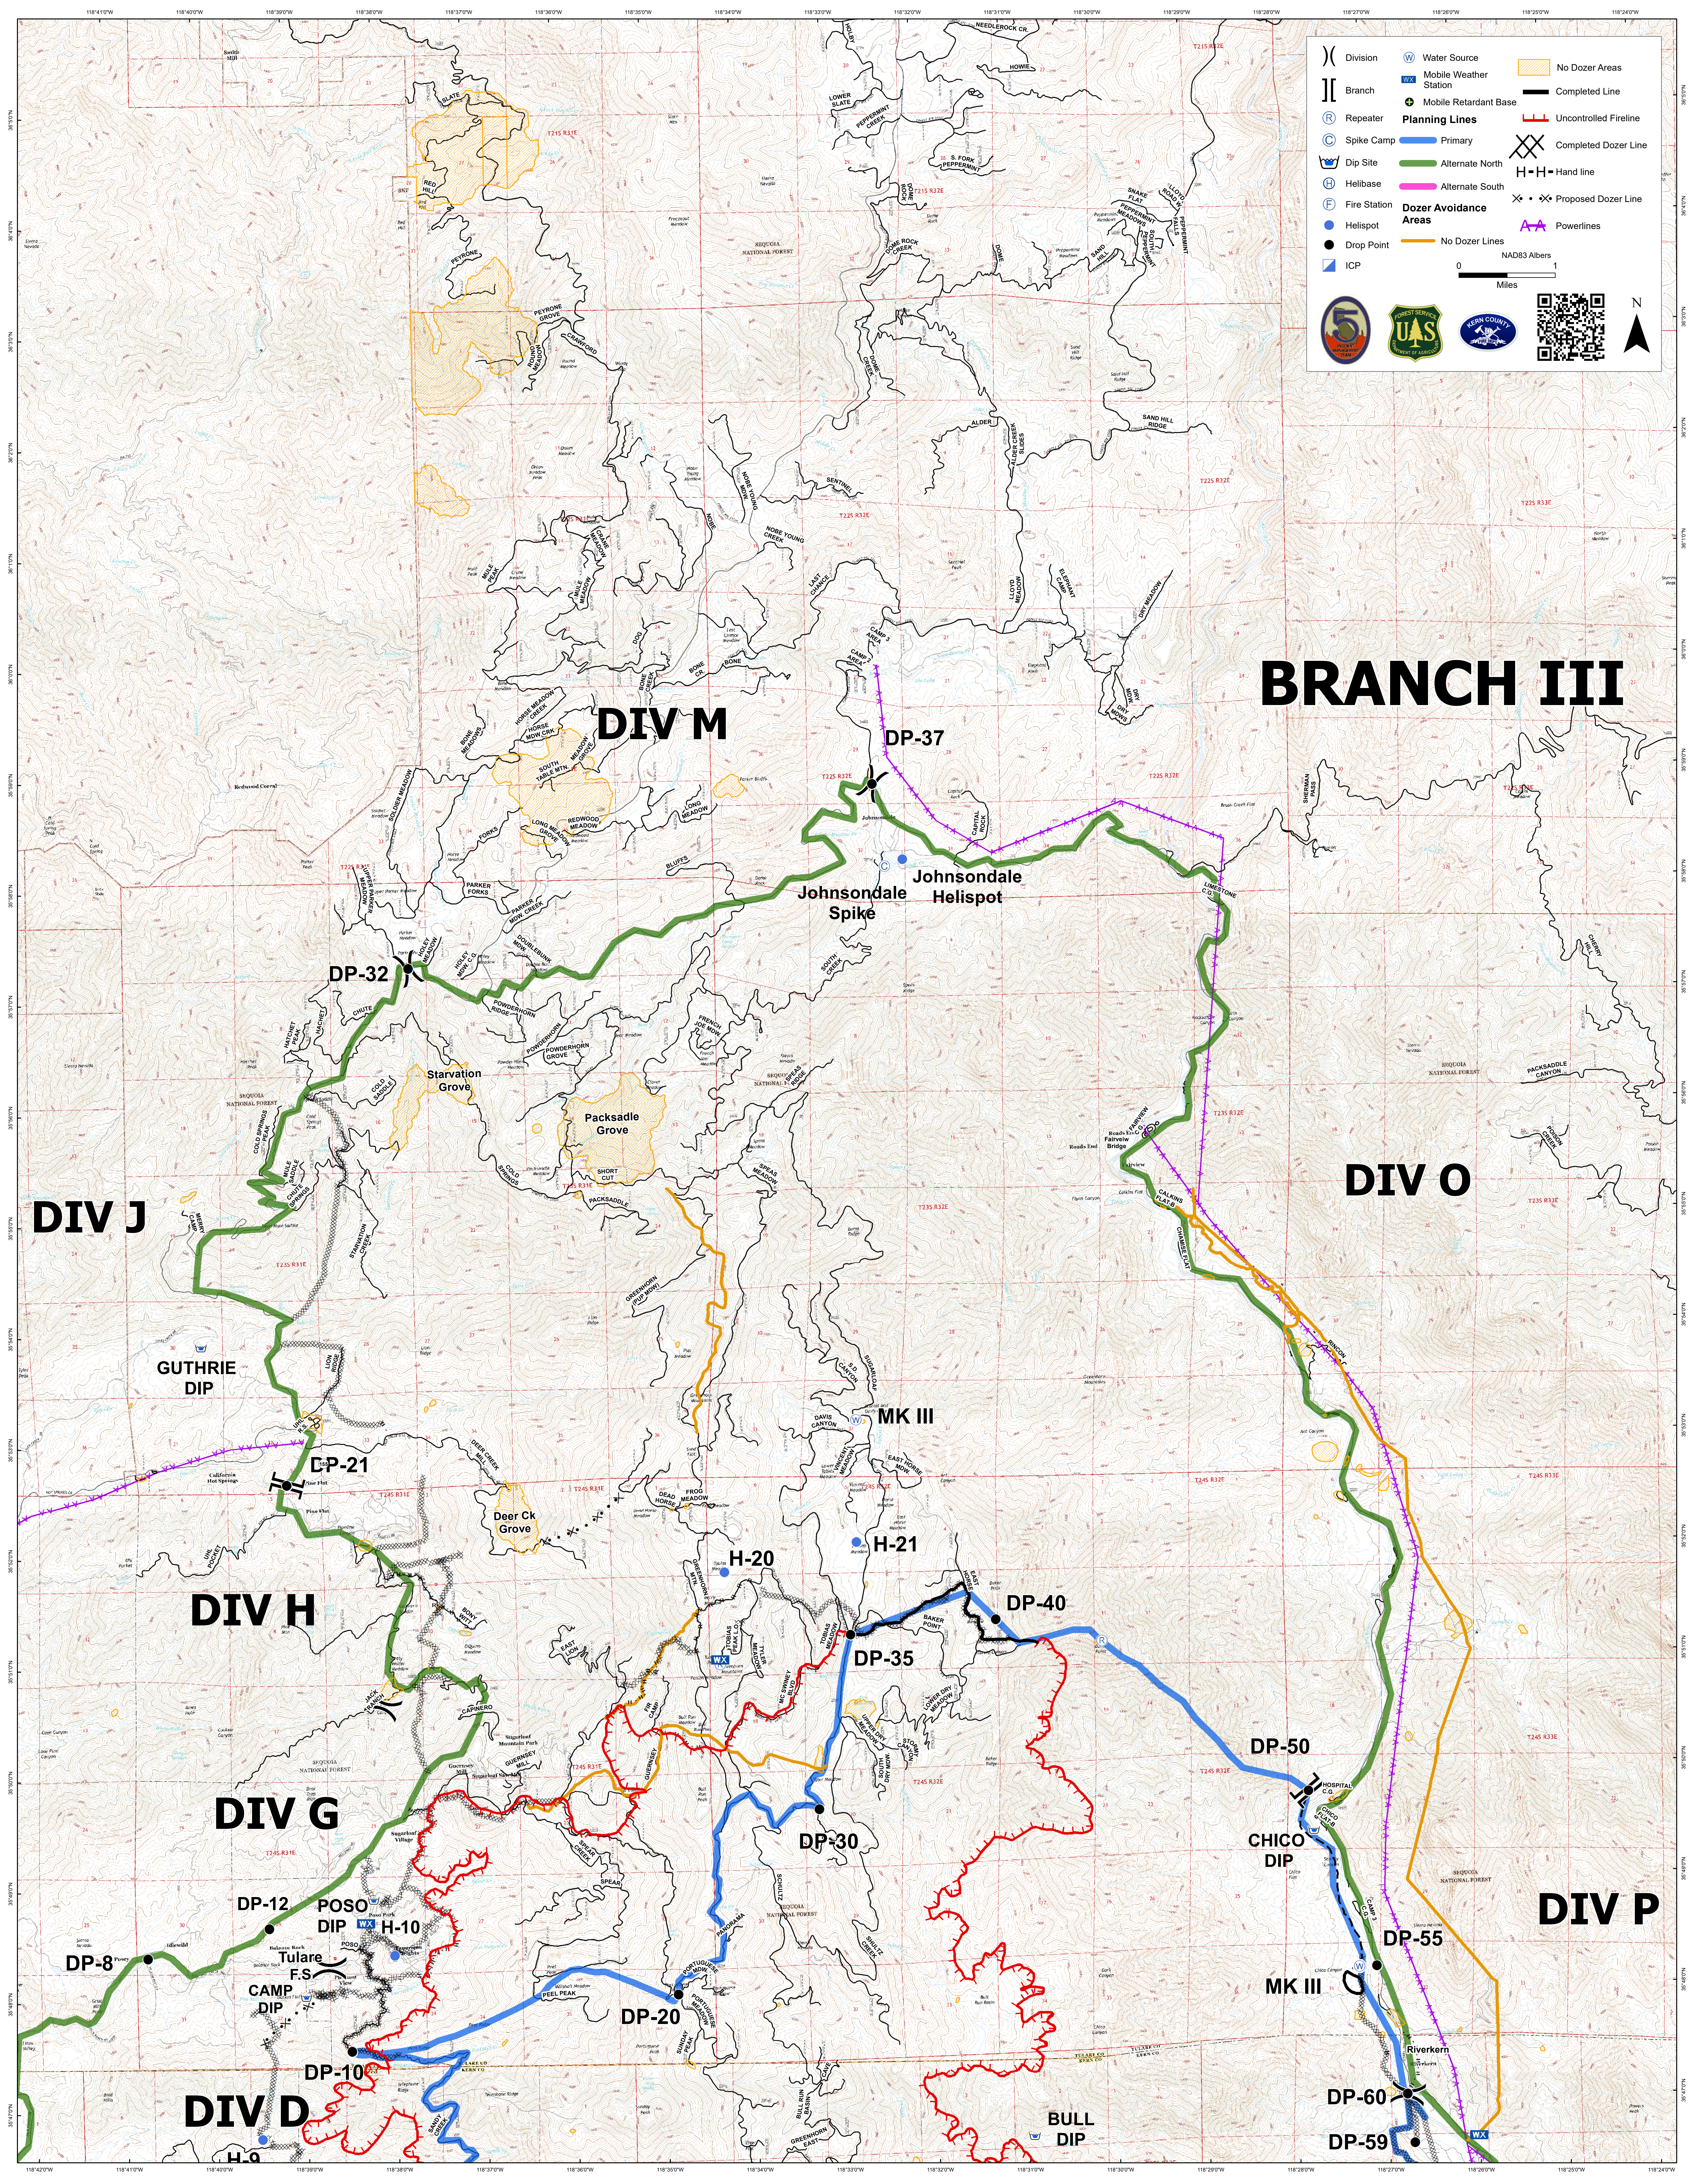

BRANCH III

Aug 27, 2016; 0600 Hrs ; Acres 27,893 *Acreage current as of 08/26; 1155 PDT

CEDAR FIRE CA-SQF-002595

BRANCH III

DIV M

DIV O

DIV J

DIV H

DIV G

DIV D

DIV P

Johnsontdale
Spike
Helispot

DP-37

DP-32

Starvation
Grove

Packsadle
Grove

DP-21

Deer Ck
Grove

MK III

H-20

H-21

DP-40

DP-35

DP-30

Tulare
F.S.

CAMP
DIP

DP-10

DP-20

BULL
DIP

Riverkern