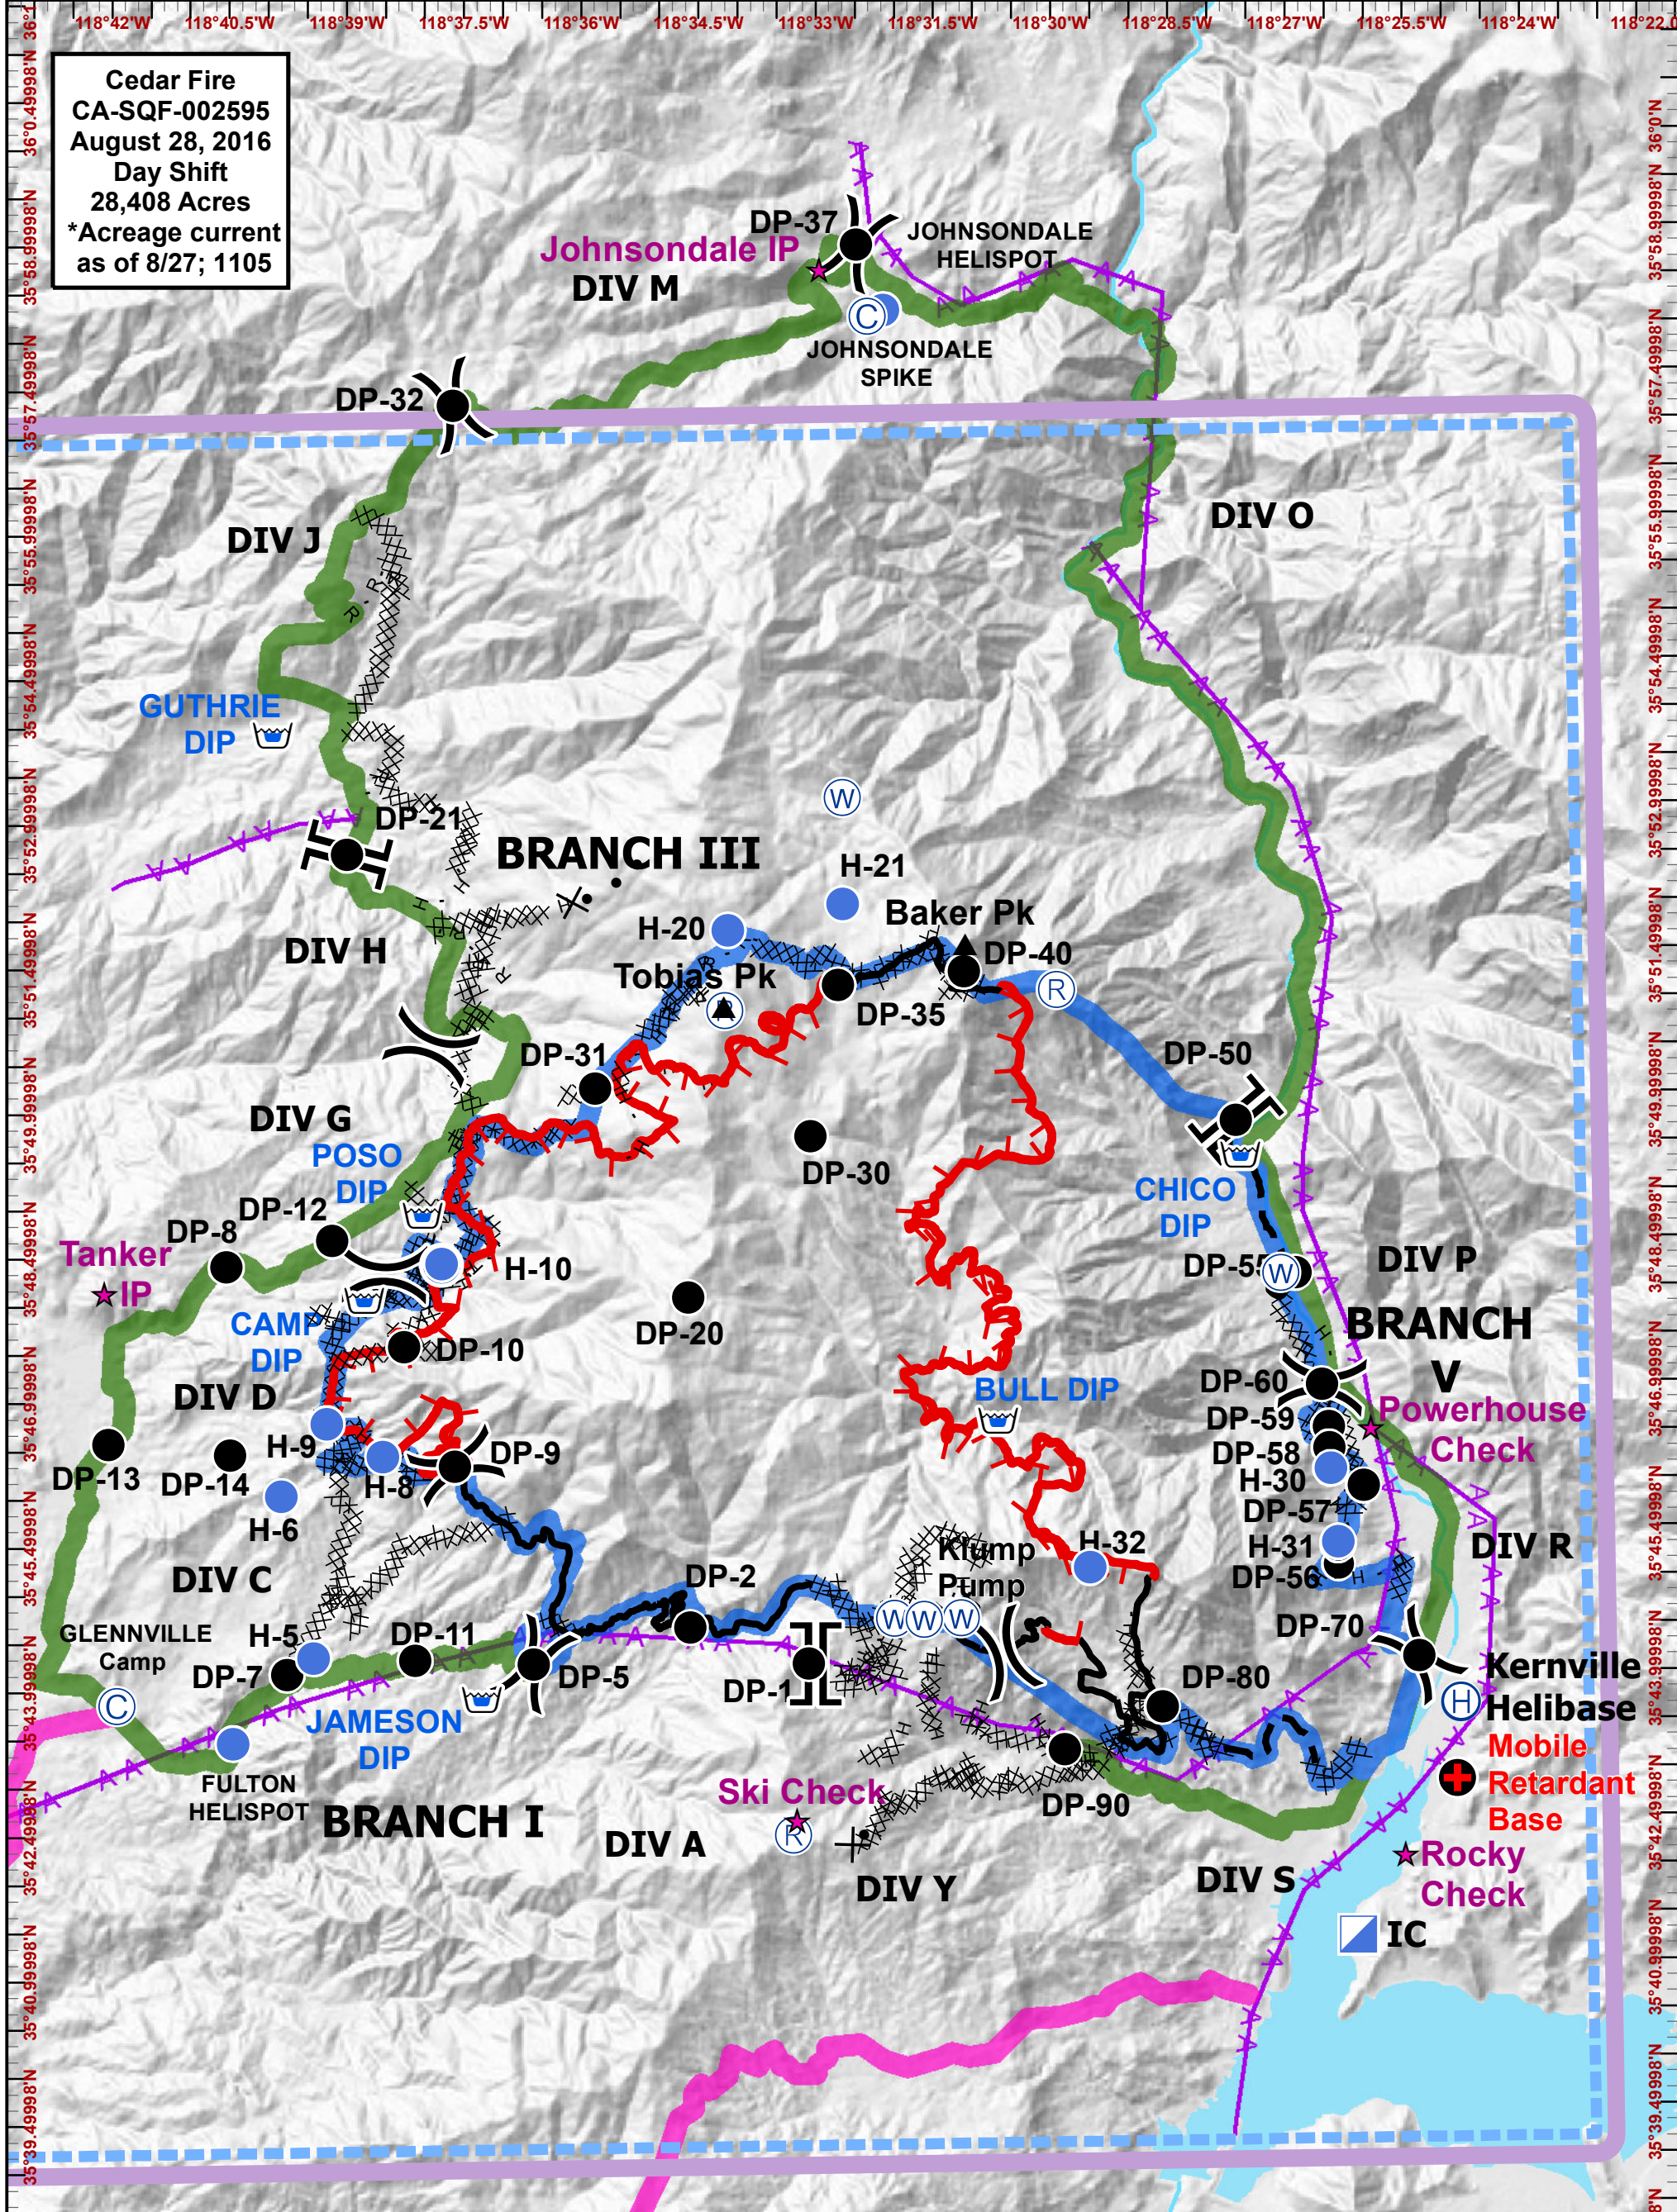

**Cedar Fire**  
 CA-SQF-002595  
 August 28, 2016  
 Day Shift  
 28,408 Acres  
 \*Acreage current  
 as of 8/27; 1105

		R - R Road as Completed Line			
					<b>Planning Lines</b>

118°43.5'W 118°42'W 118°40.5'W 118°39'W 118°37.5'W 118°36'W 118°34.5'W 118°33'W 118°31.5'W 118°30'W 118°28.5'W 118°27'W 118°25.00002'W 118°22.99998'W