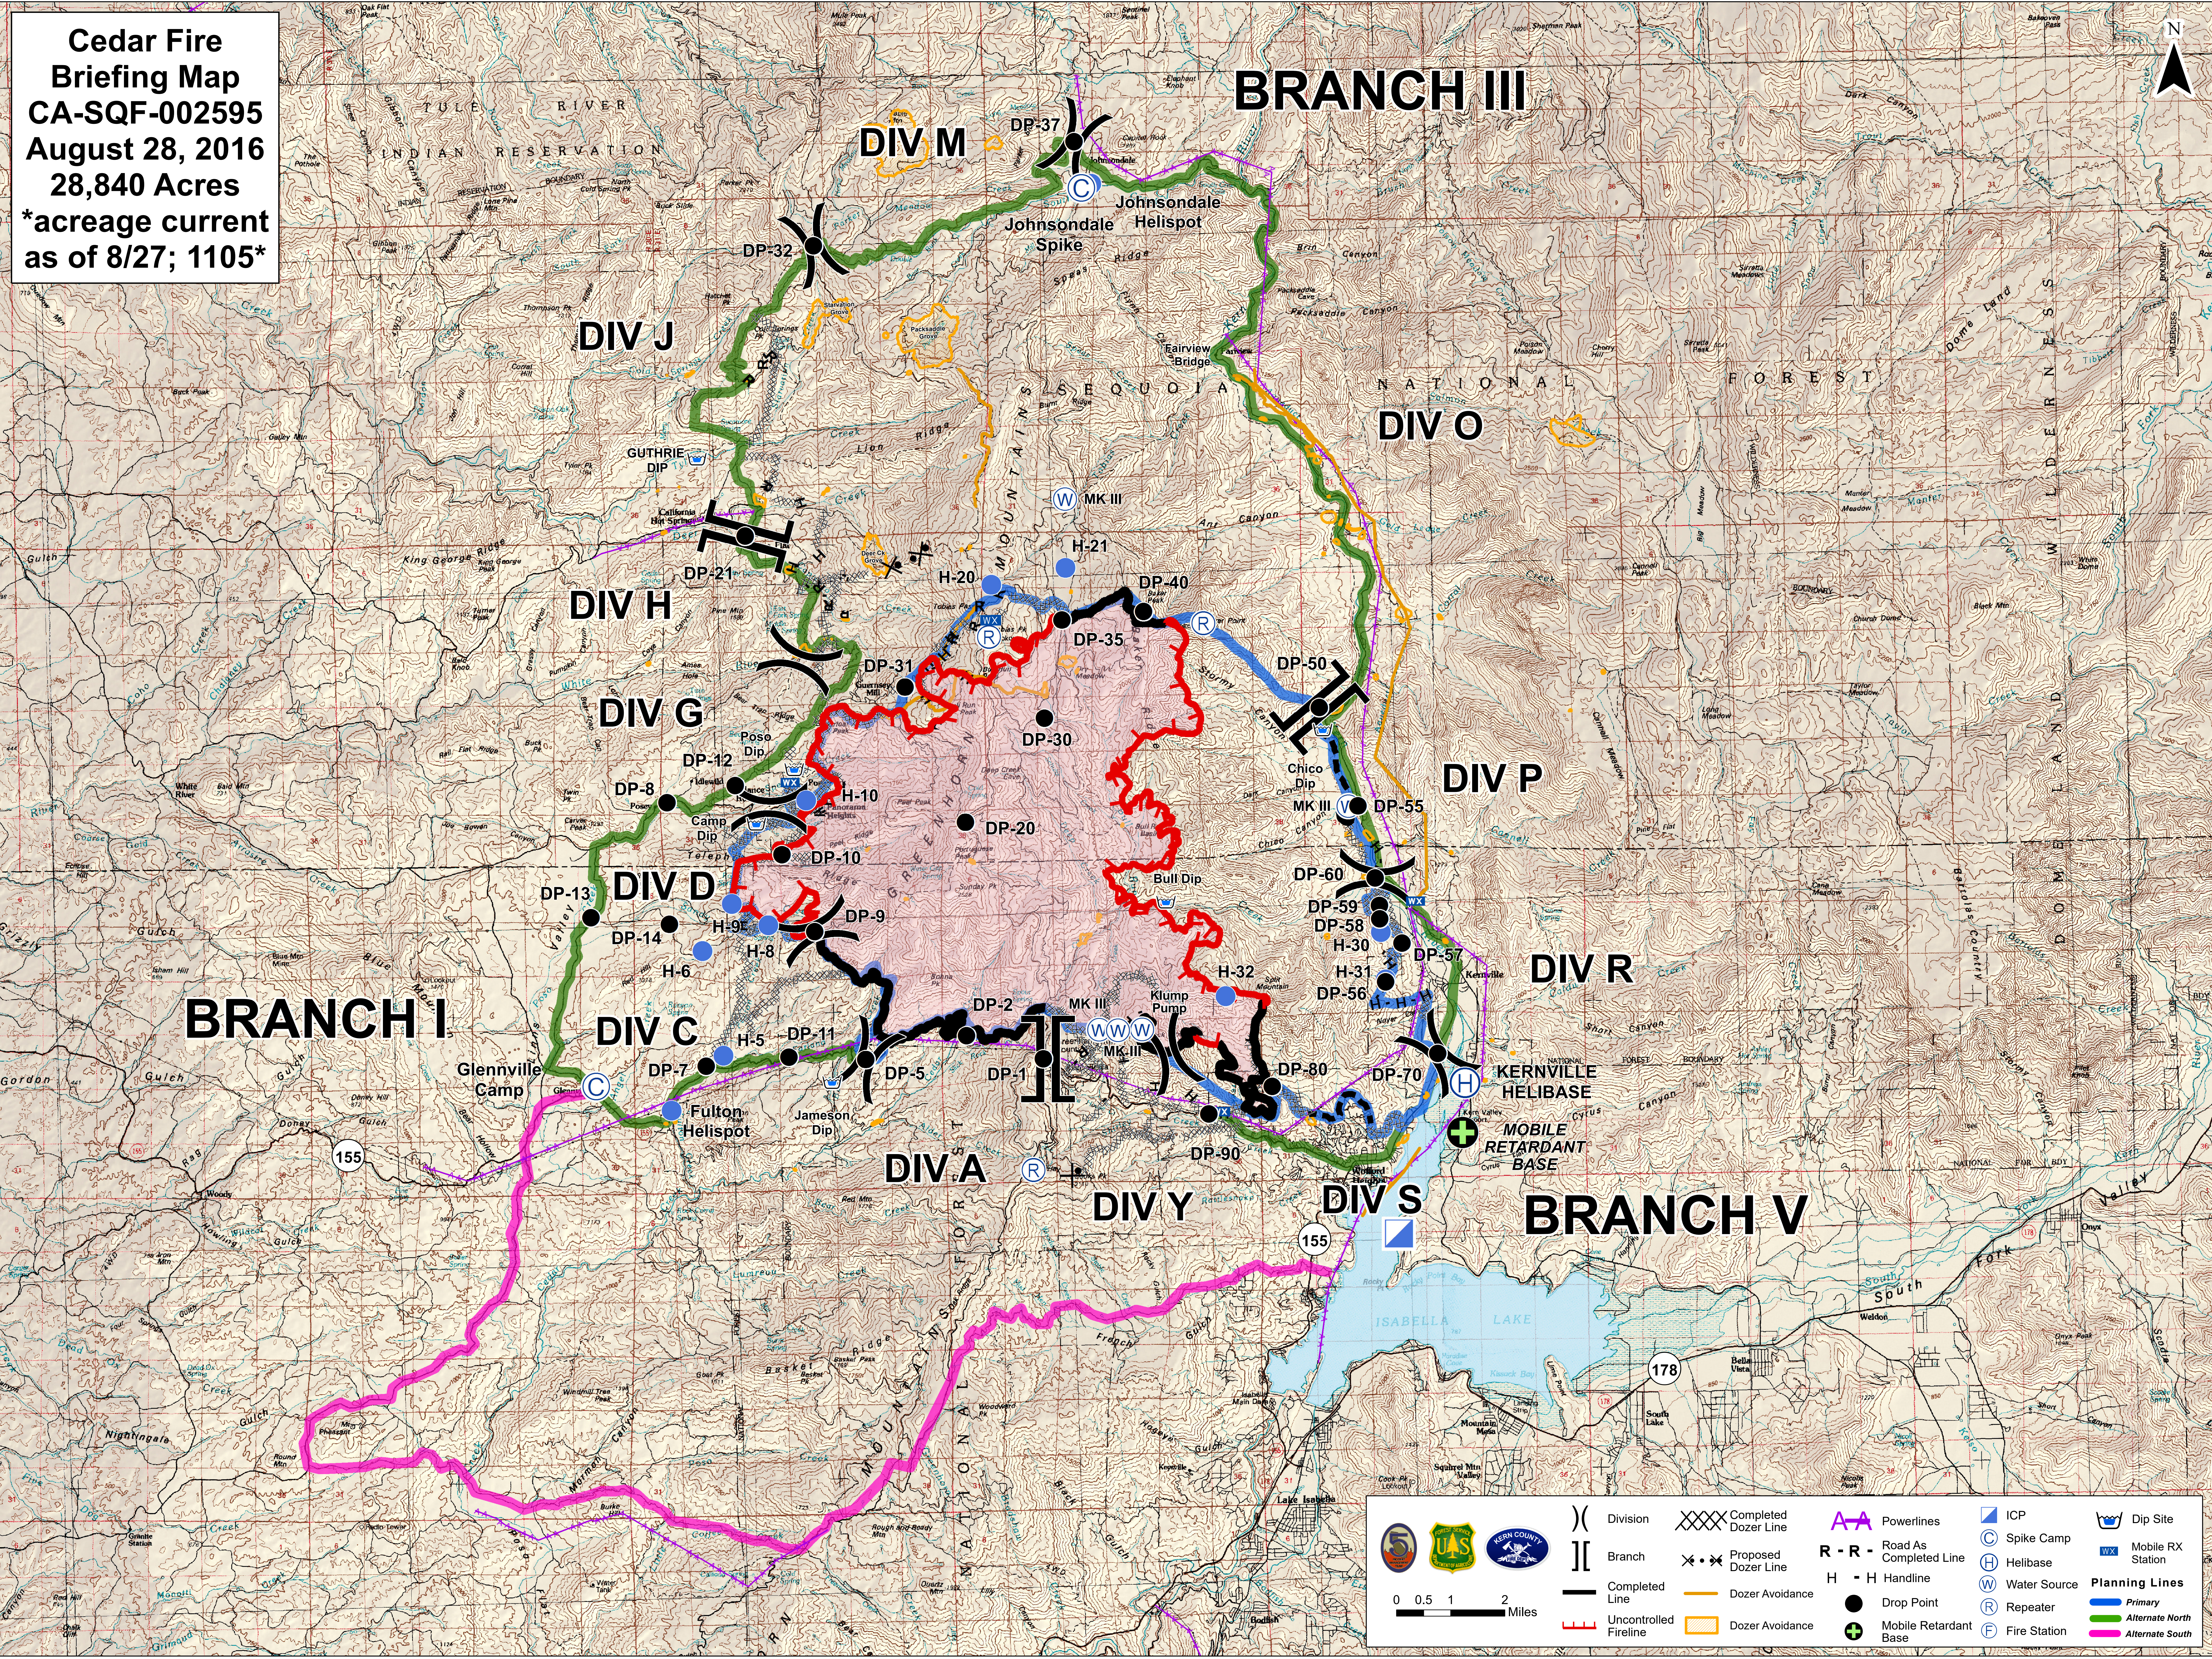

**Cedar Fire
Briefing Map
CA-SQF-002595
August 28, 2016
28,840 Acres
*acreage current
as of 8/27; 1105***

BRANCH III

0 0.5 1 2 Miles