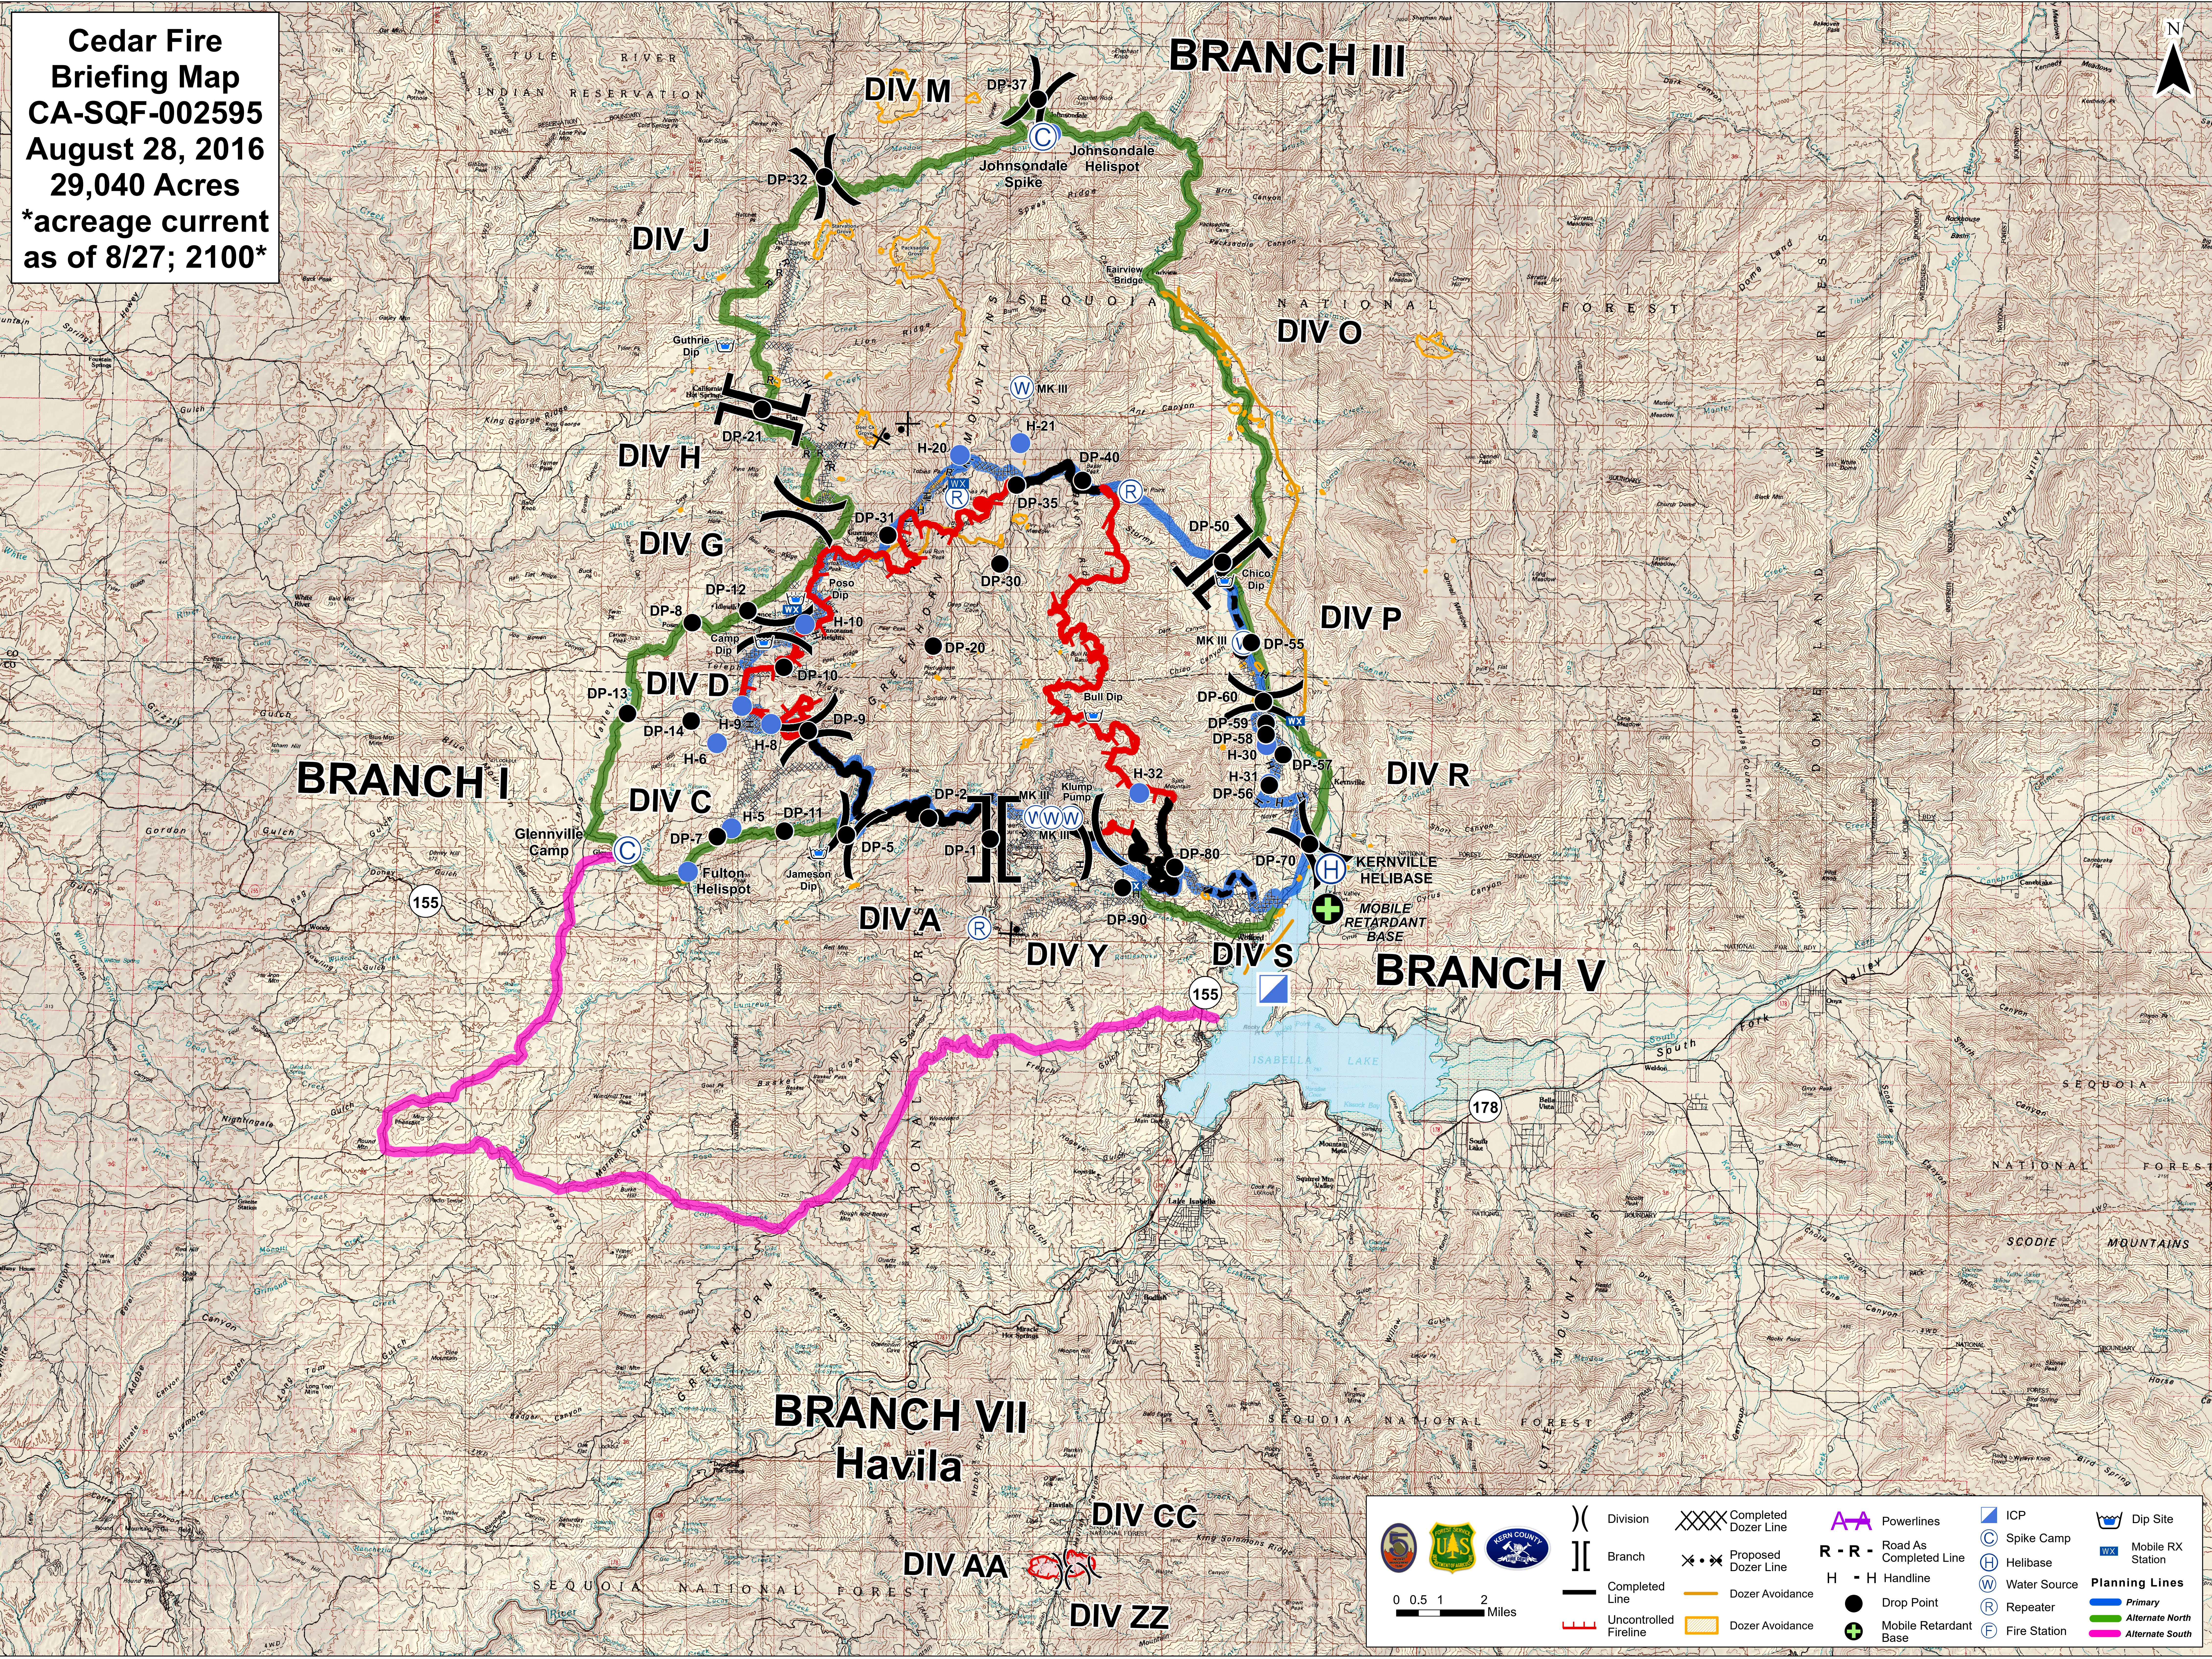

**Cedar Fire
Briefing Map
CA-SQF-002595
August 28, 2016
29,040 Acres
*acreage current
as of 8/27; 2100***

0 0.5 1 2 Miles