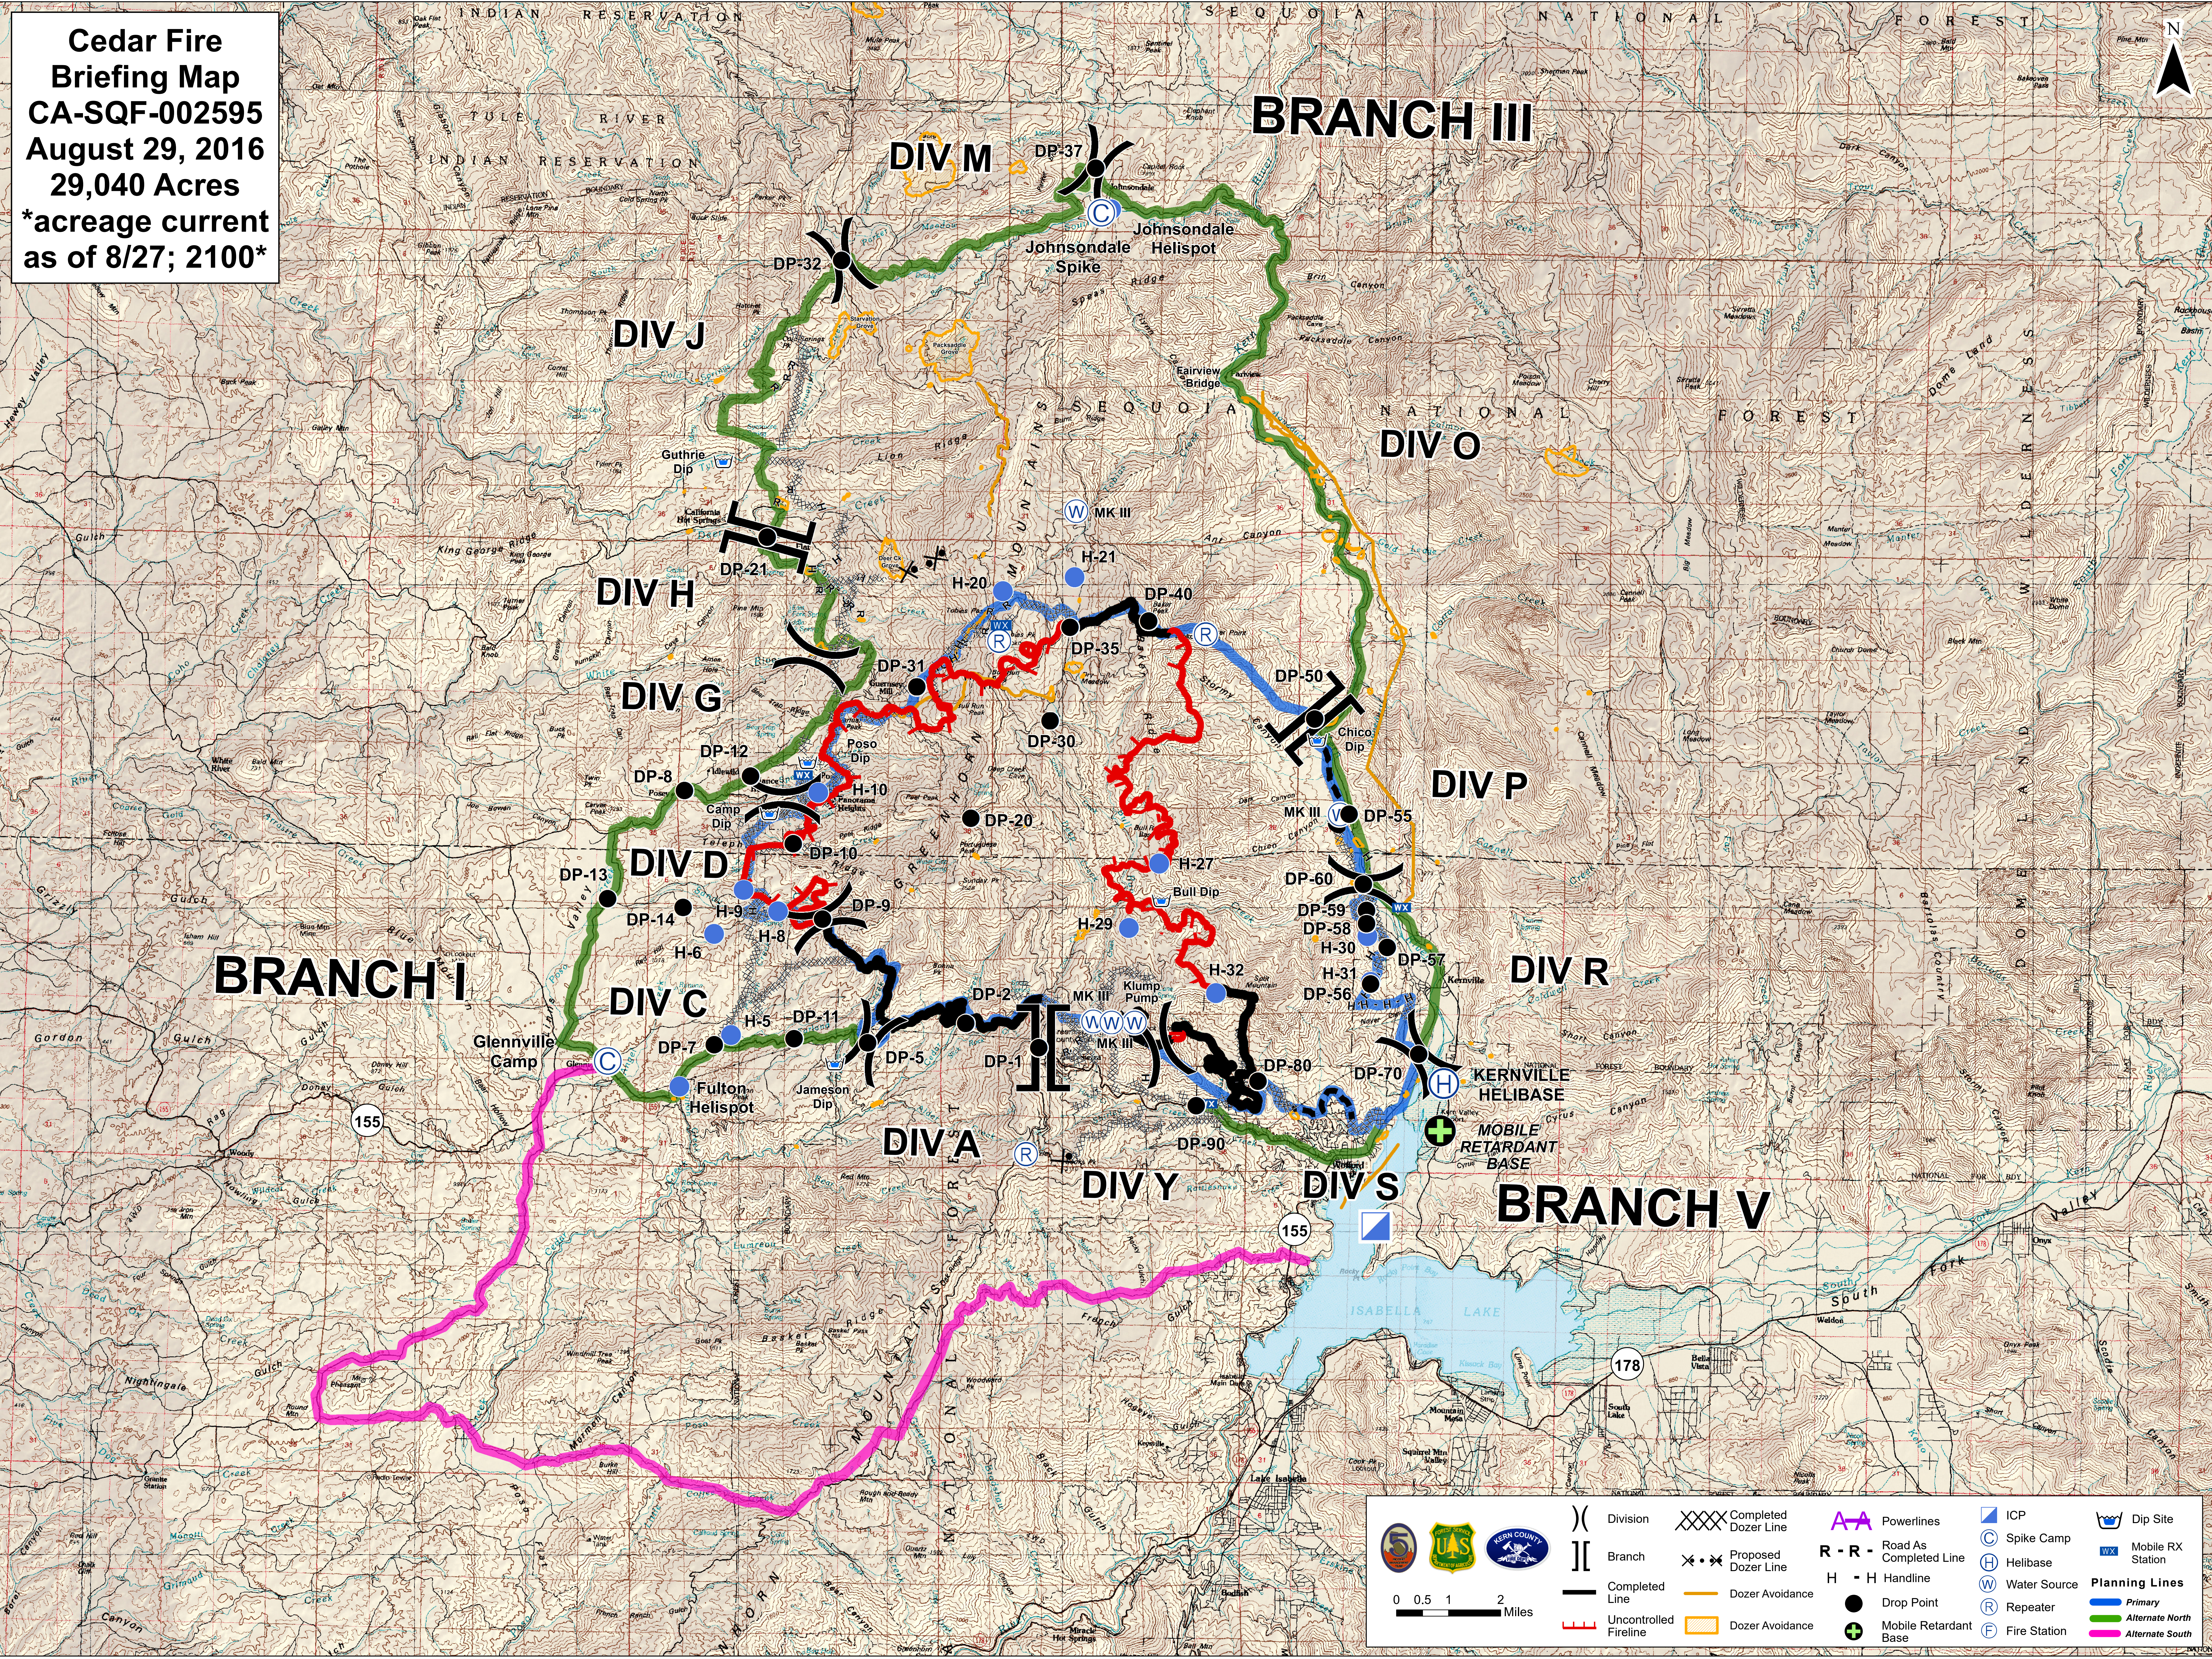

**Cedar Fire
Briefing Map
CA-SQF-002595
August 29, 2016
29,040 Acres
*acreage current
as of 8/27; 2100***

0 0.5 1 2 Miles