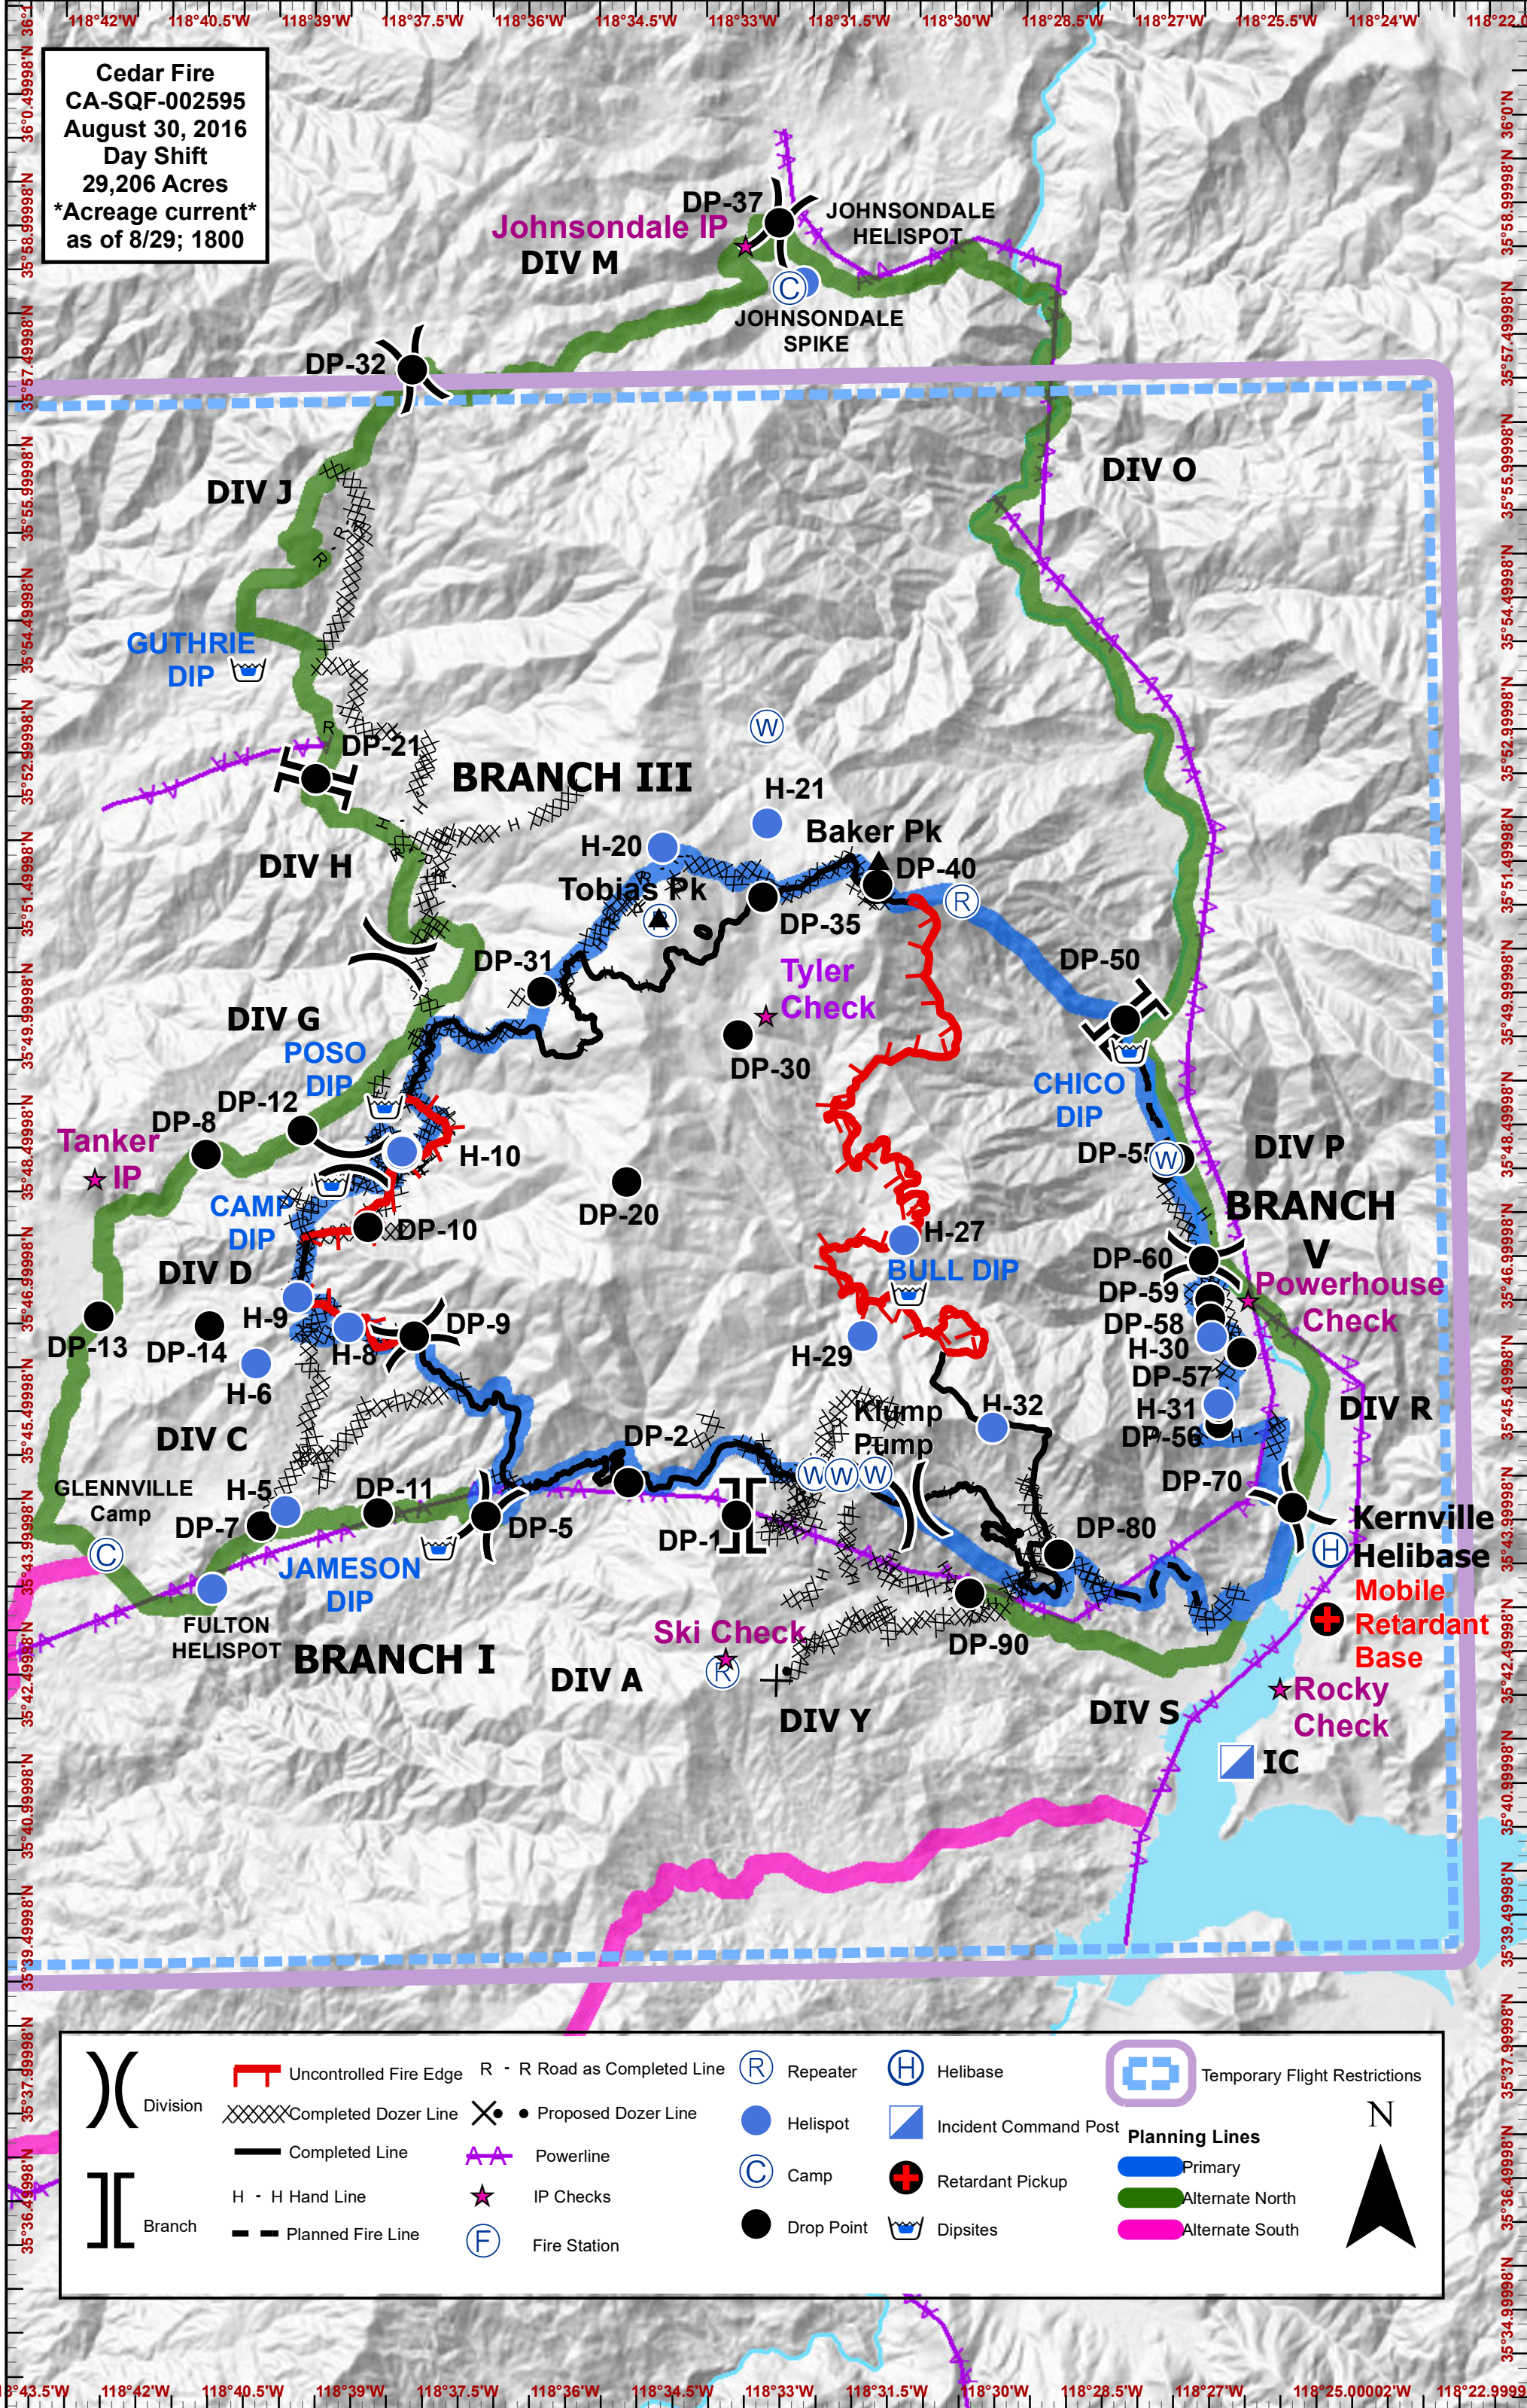

Cedar Fire
 CA-SQF-002595
 August 30, 2016
 Day Shift
 29,206 Acres
 Acreage current
 as of 8/29; 1800

		R - R Road as Completed Line			
					Planning Lines

118°43.5'W 118°42'W 118°40.5'W 118°39'W 118°37.5'W 118°36'W 118°34.5'W 118°33'W 118°31.5'W 118°30'W 118°28.5'W 118°27'W 118°25.00002'W 118°22.99998'W