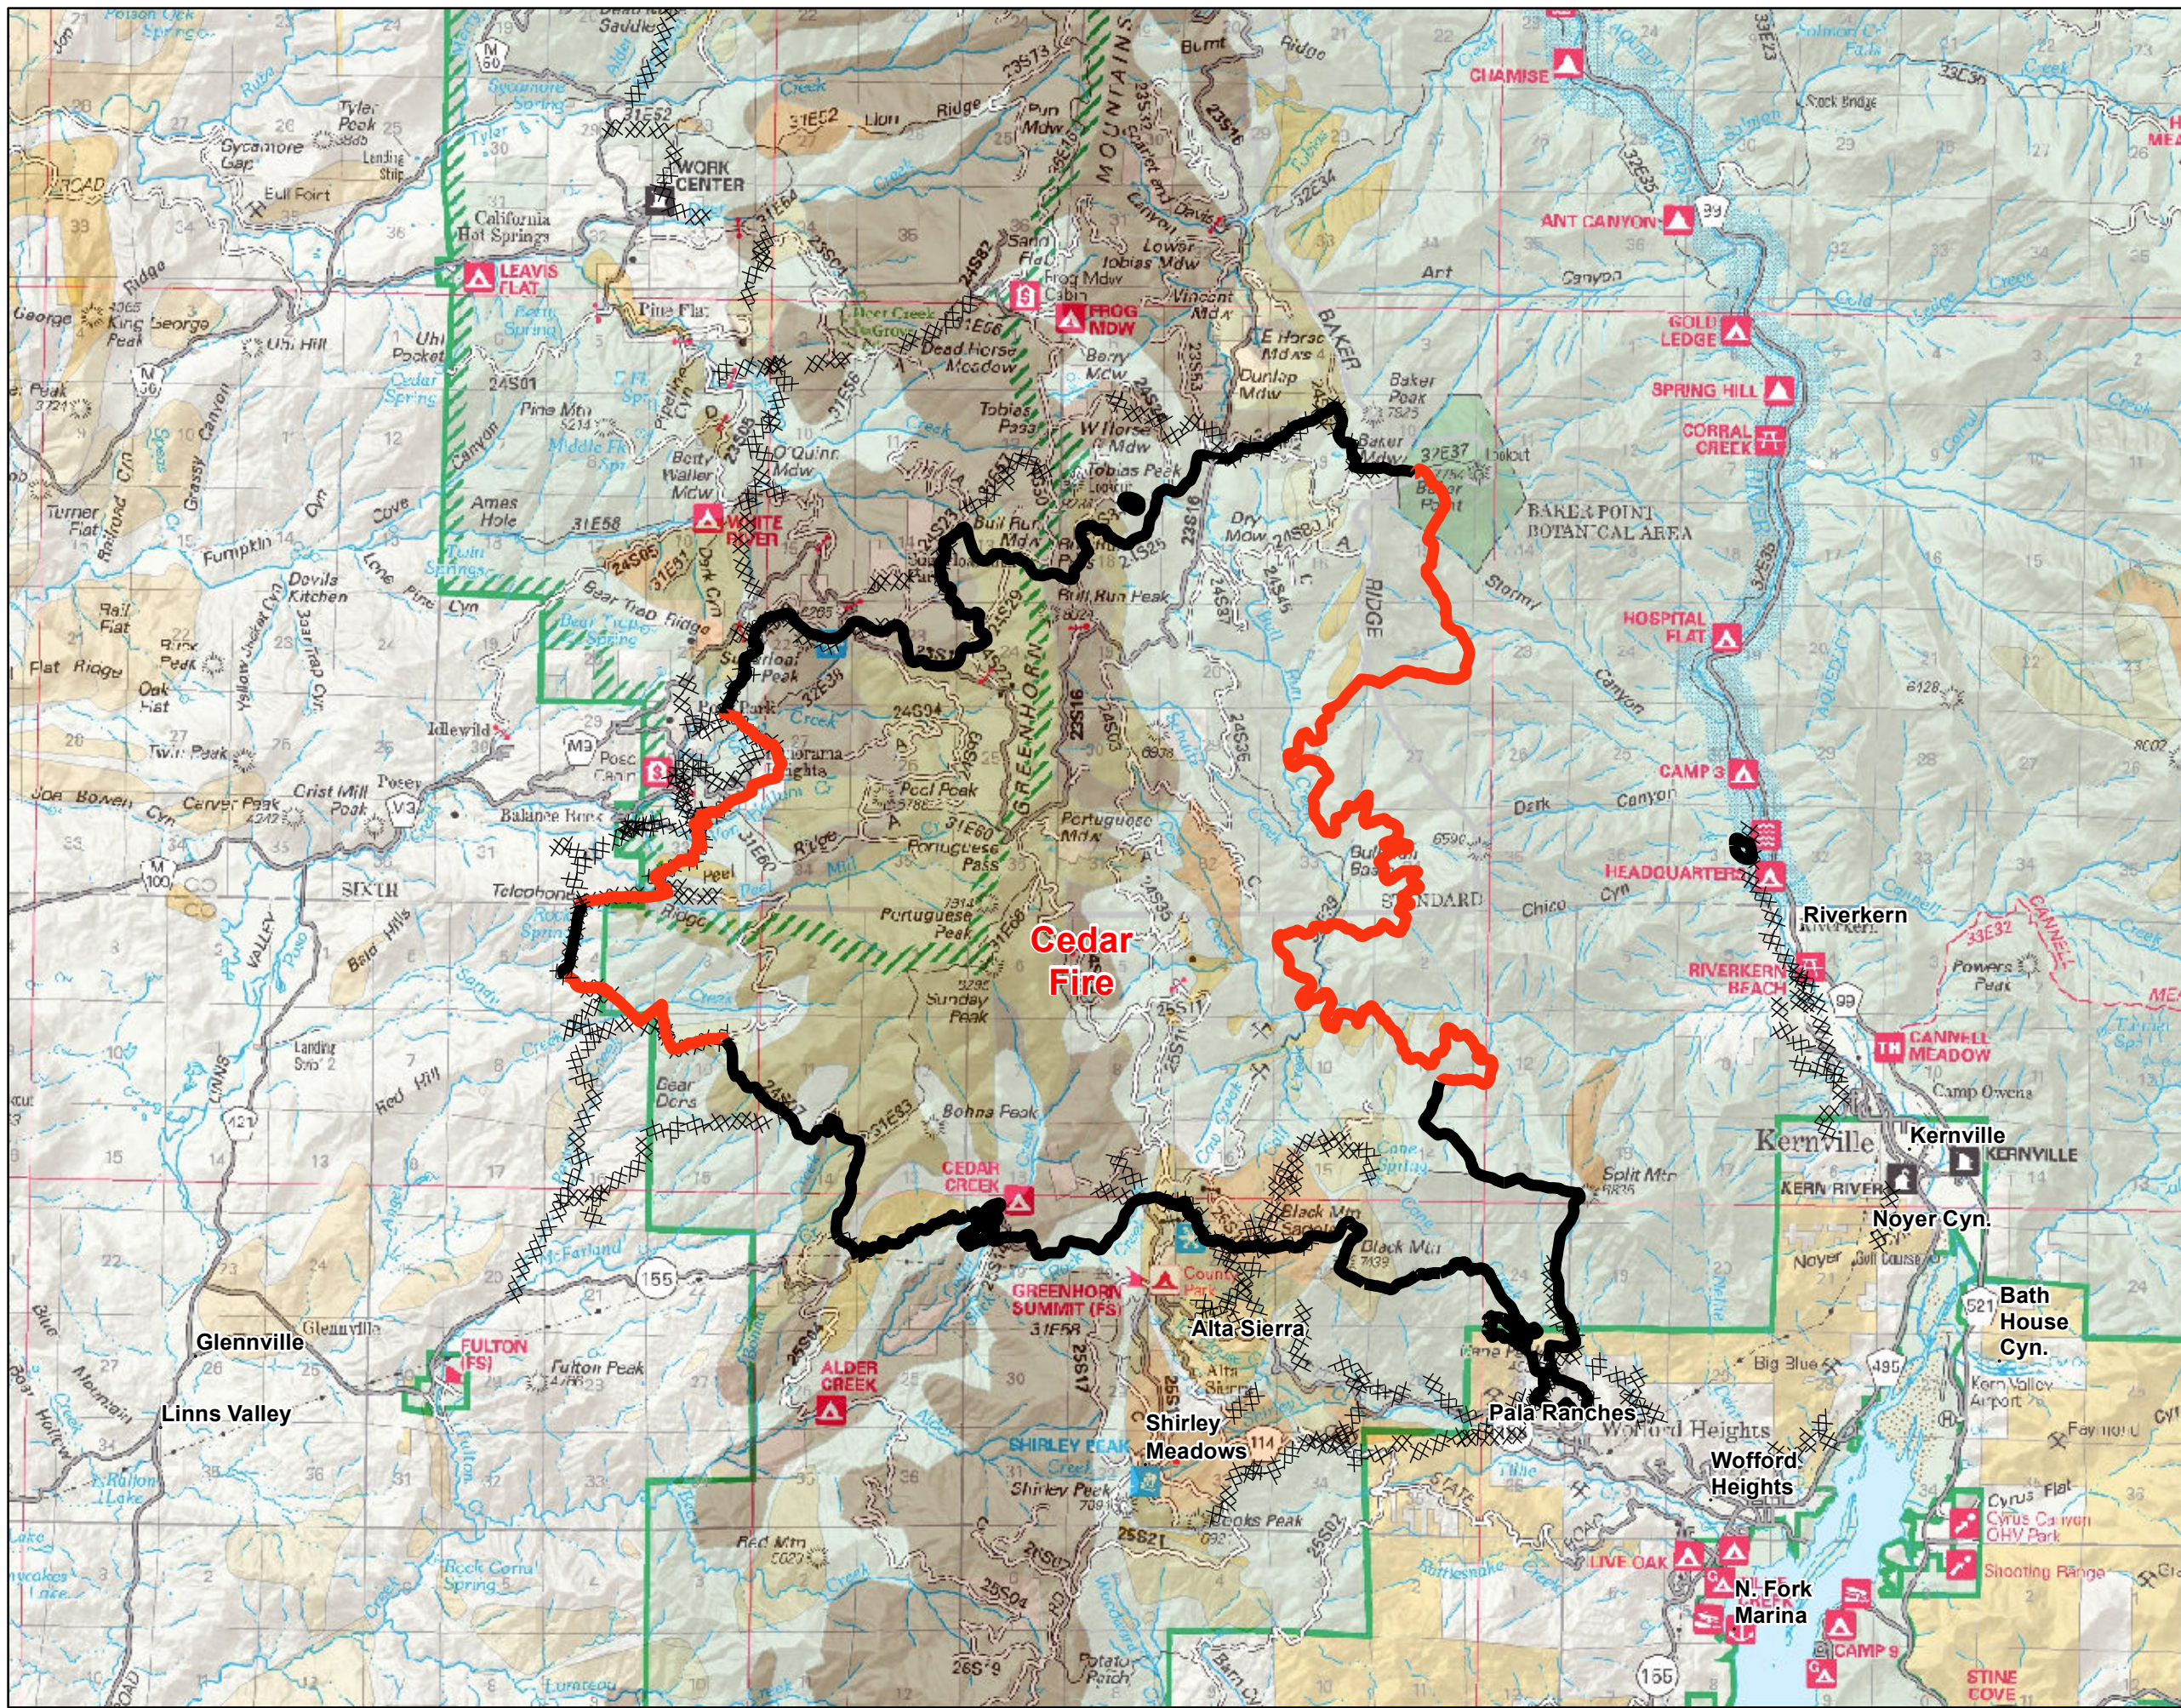

Cedar Fire

CA-SQF-002595

Tuesday, August 30, 2016

29,206 Acres

Acreage current as of 8/29; 1830

Legend

XXXXXX Completed Dozer Line

— Completed Line

— Uncontrolled Fire Edge

Dead Trees Per Acre

Created on Monday, August 29, 2016