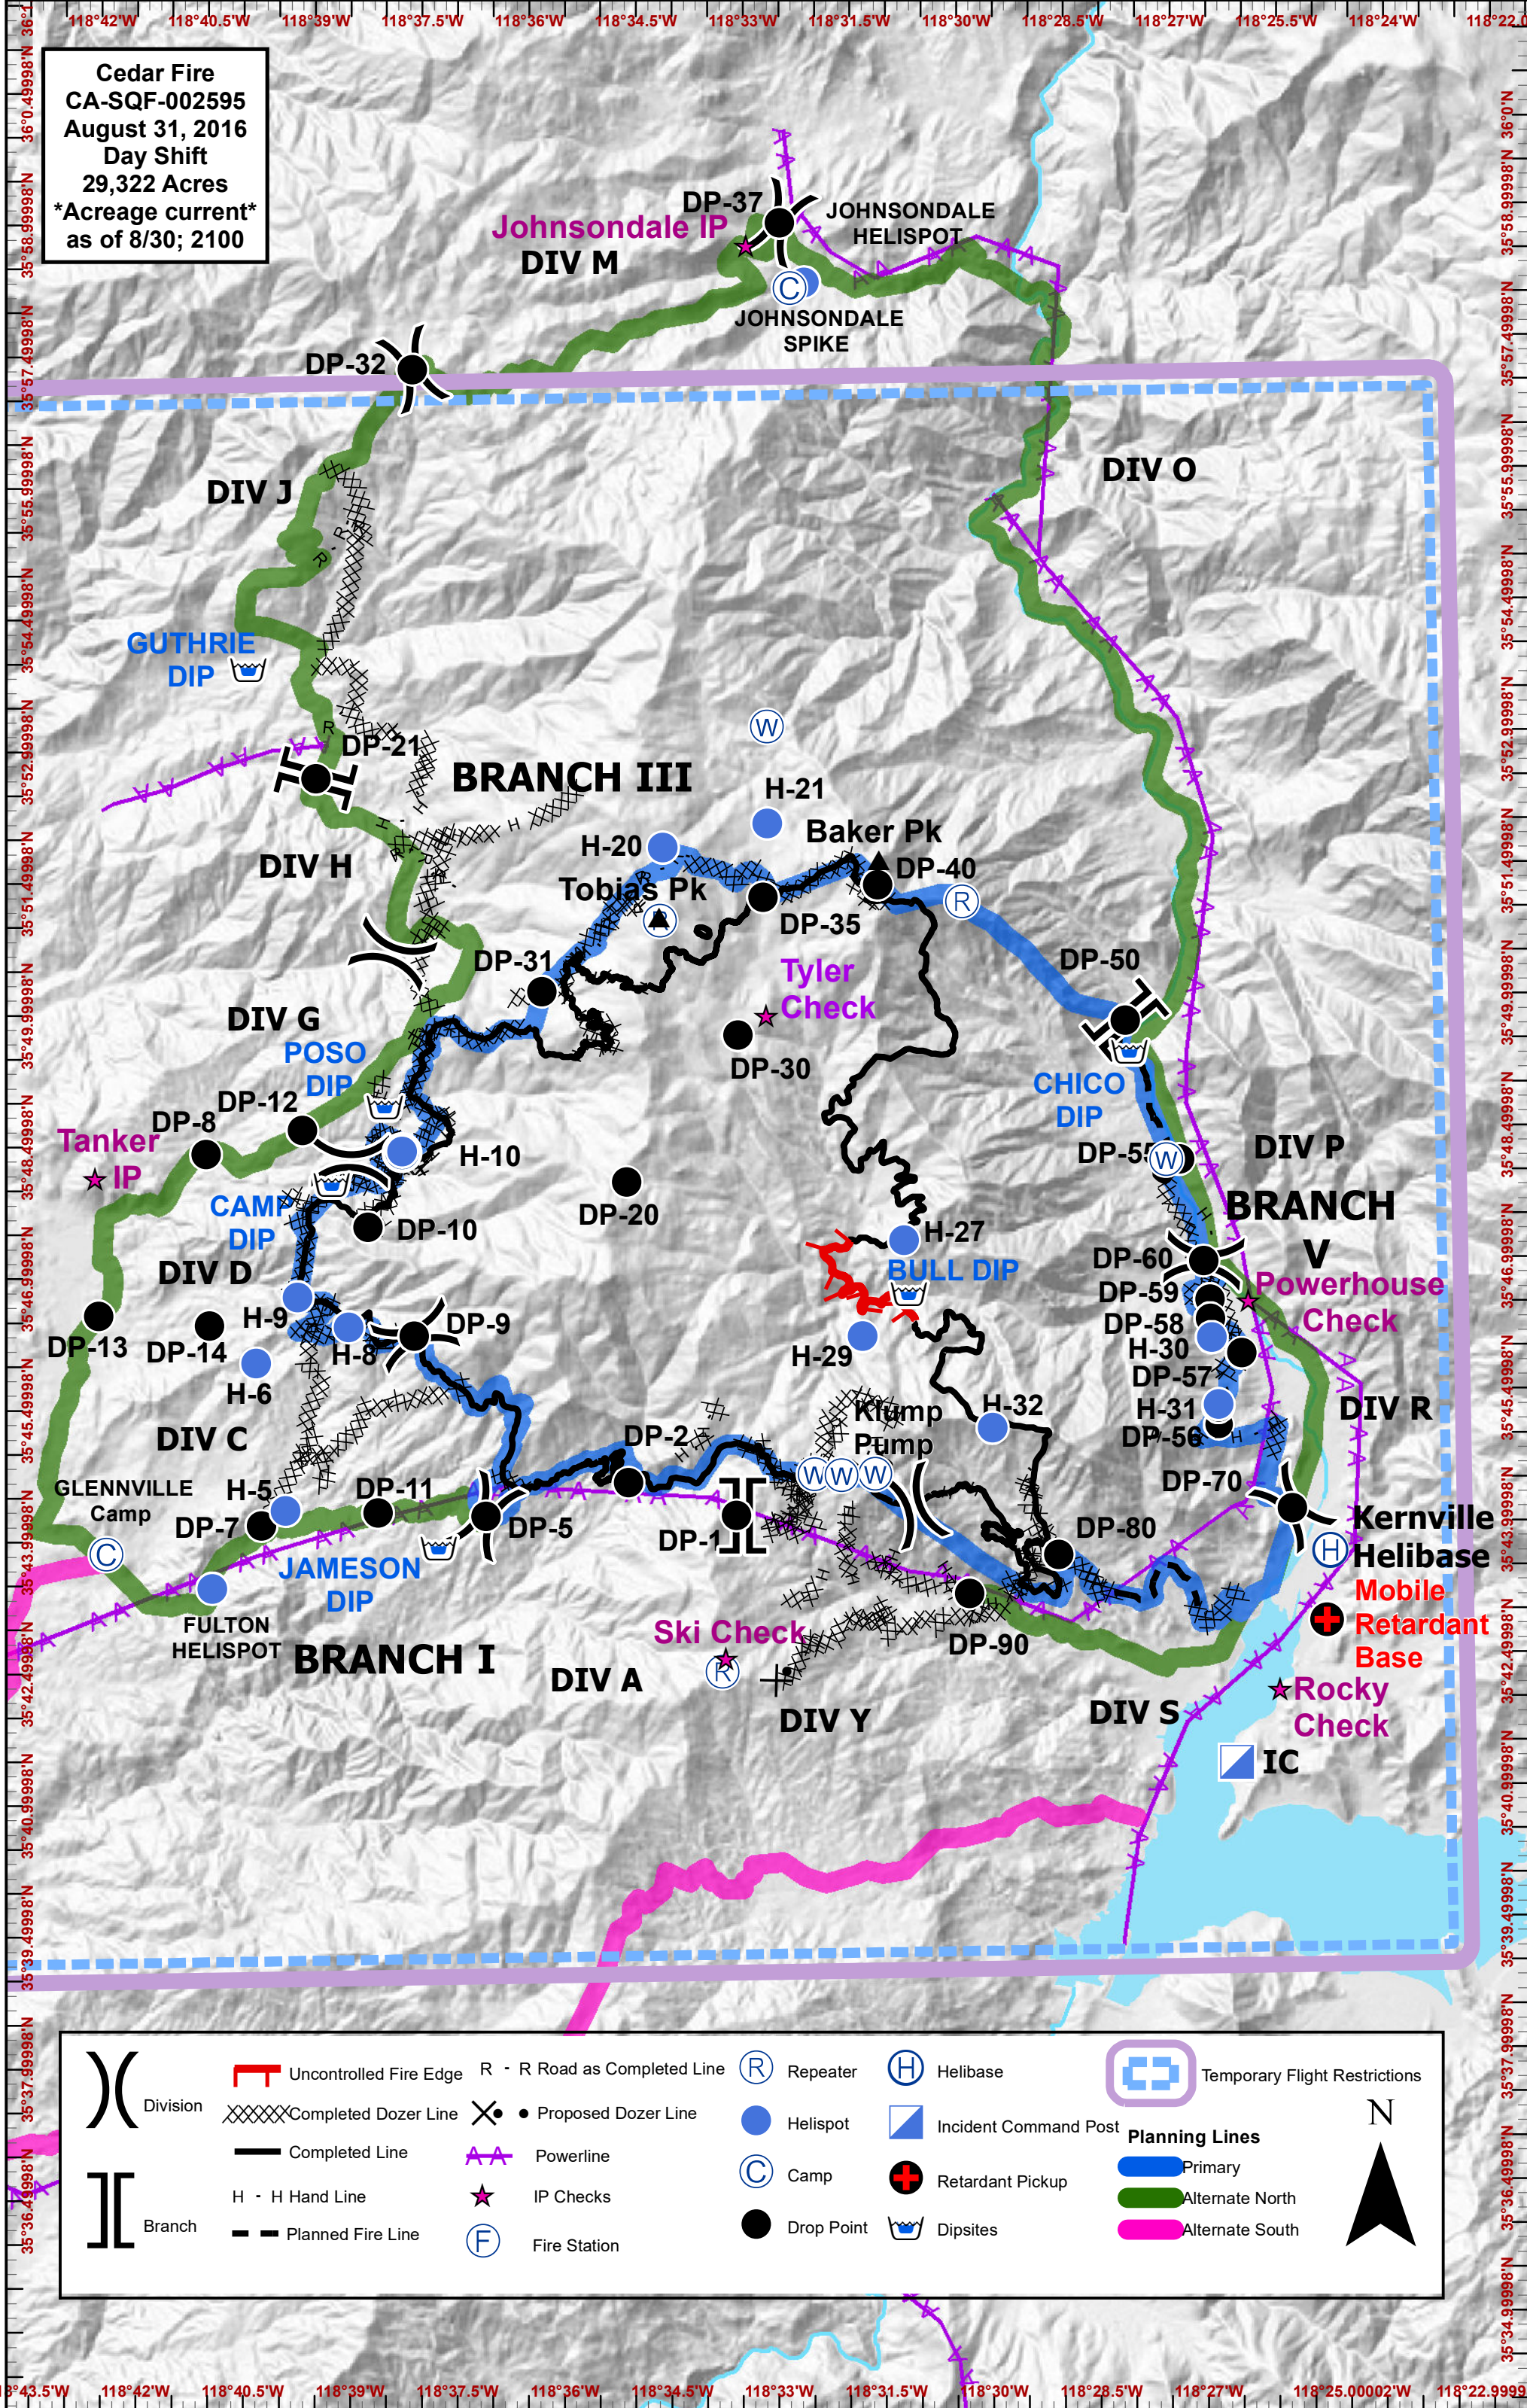

Cedar Fire
 CA-SQF-002595
 August 31, 2016
 Day Shift
 29,322 Acres
 Acreage current
 as of 8/30; 2100

		R - R Road as Completed Line			
					Planning Lines