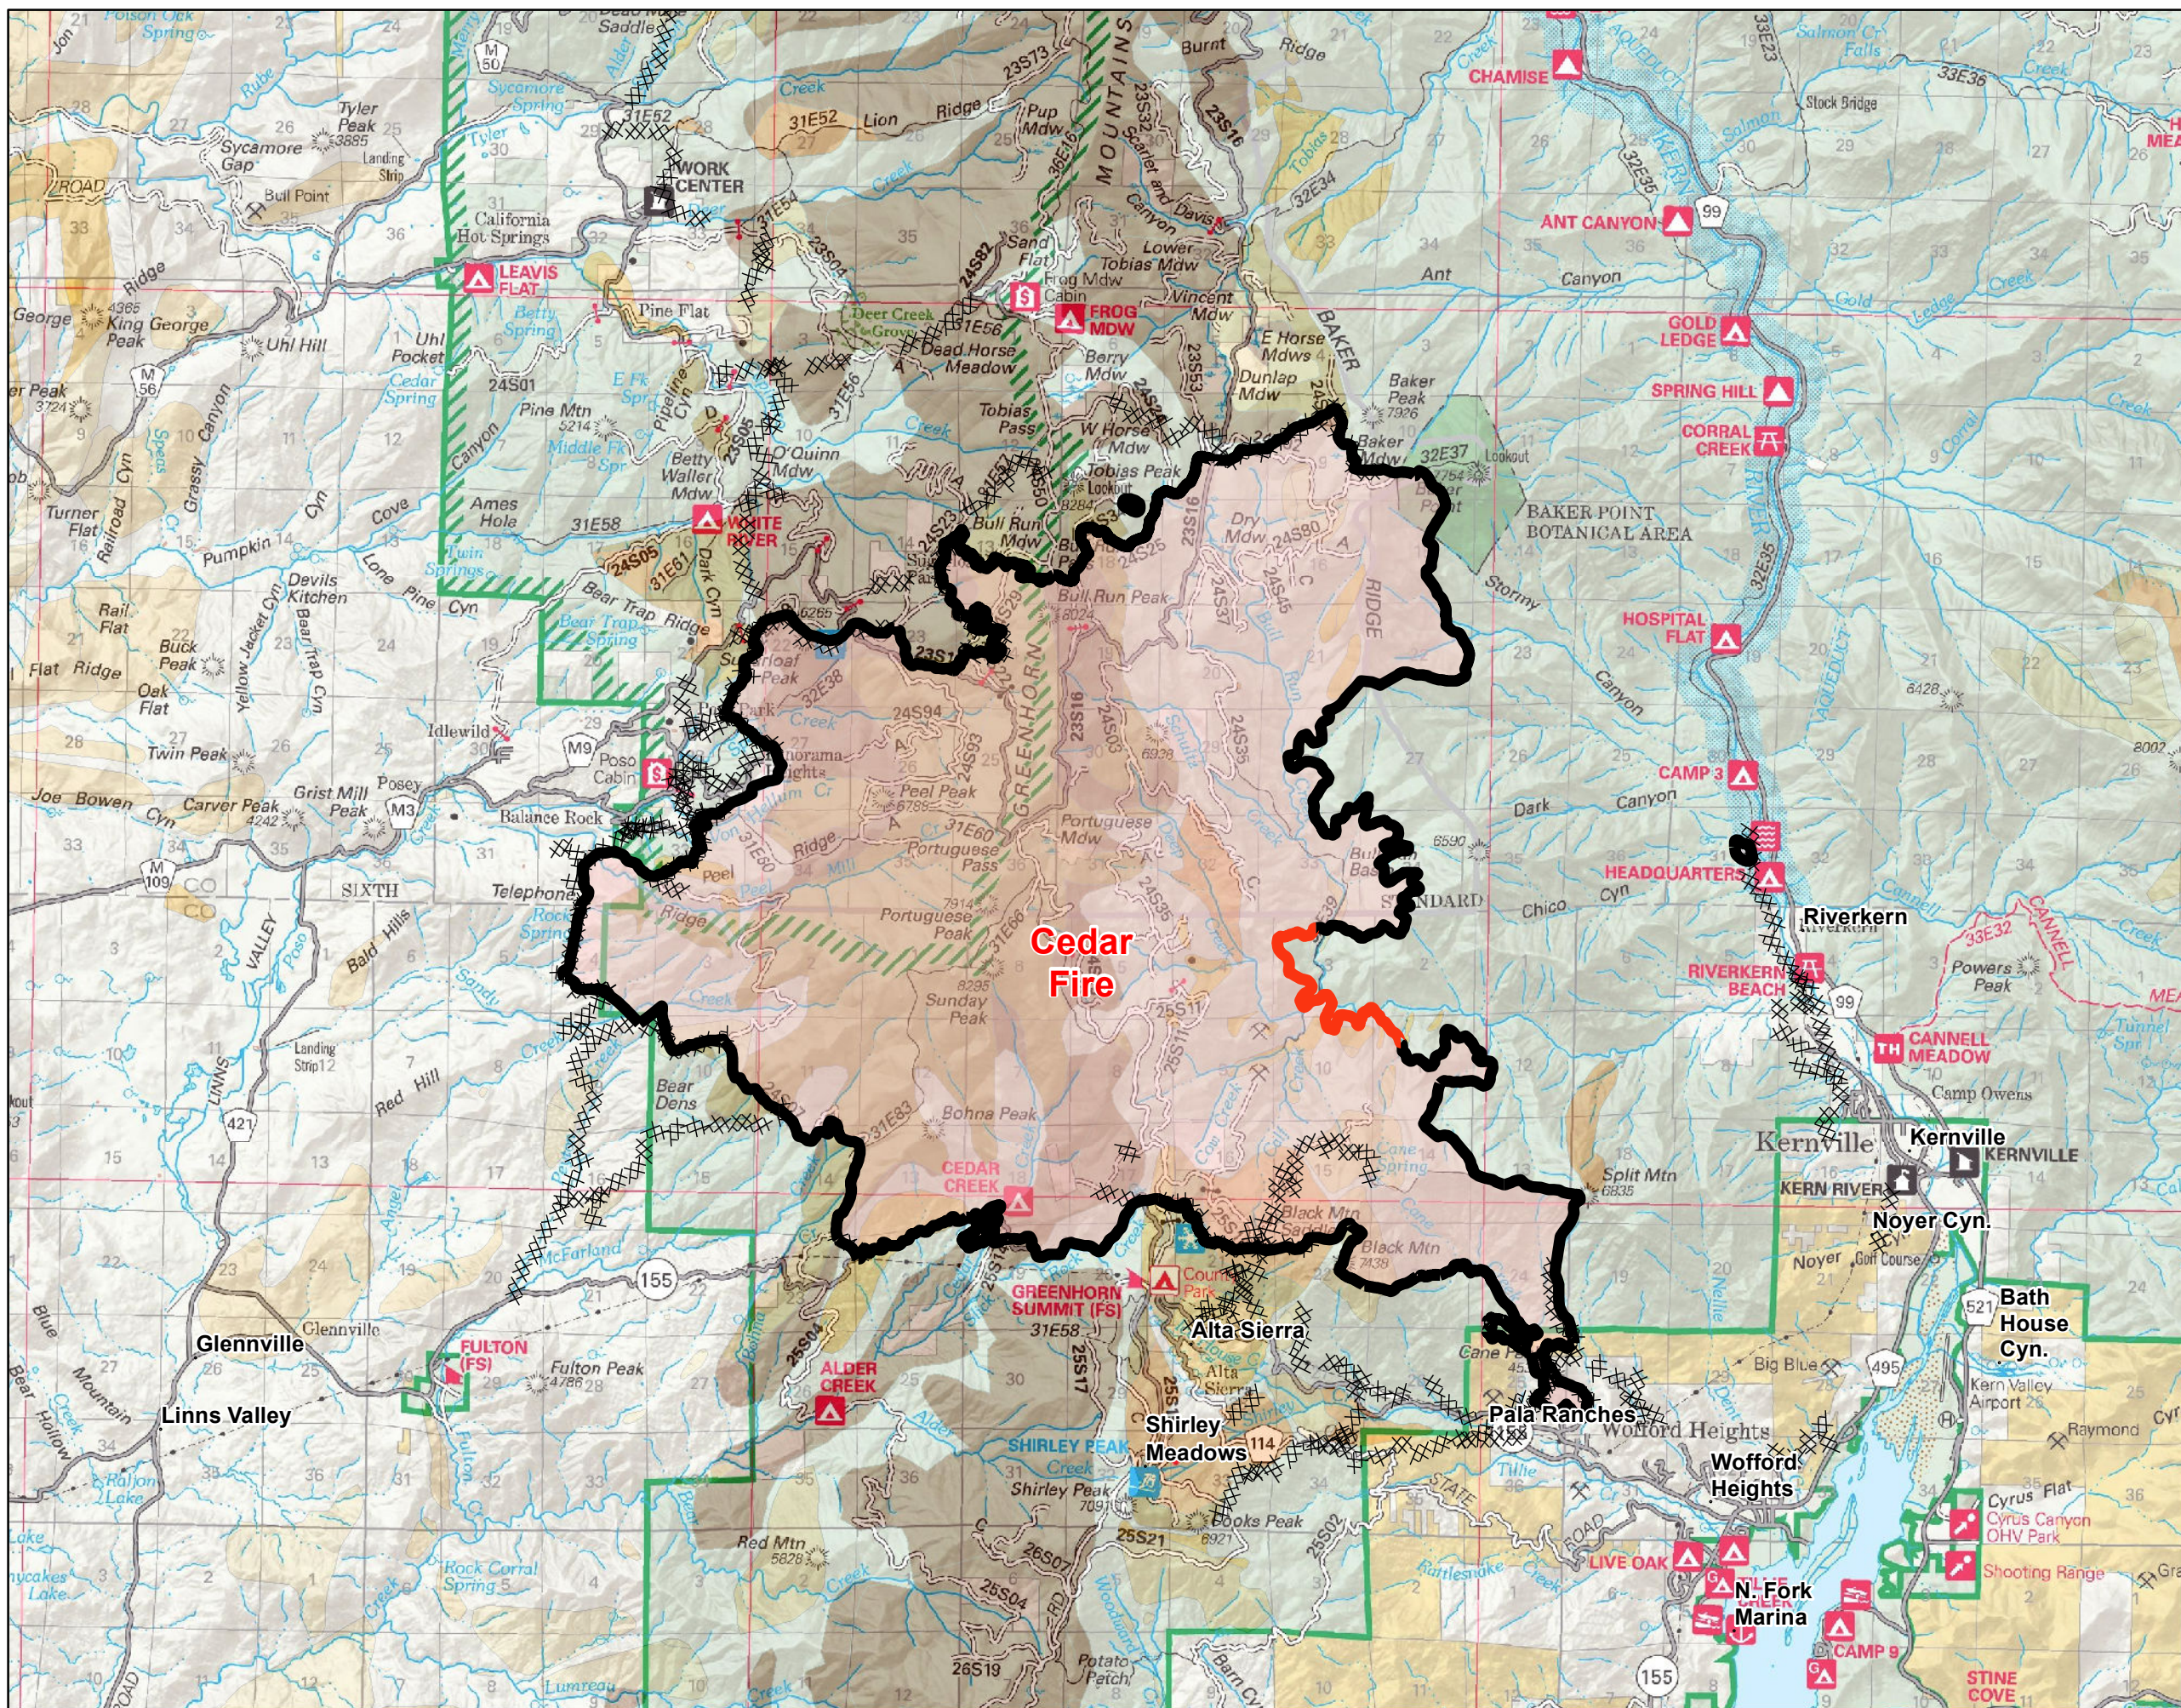

Cedar Fire

CA-SQF-002595

Wednesday, August 31, 2016

29,322 Acres

Acreage current as of 8/30; 2100

Legend

XXXXXX Completed Dozer Line

Completed Line

Uncontrolled Fire Edge

Cedar Fire

Dead Trees Per Acre

Less than 5

5-10

10-15

15-20

20-35

35+

Created on Tuesday, August 30, 2016