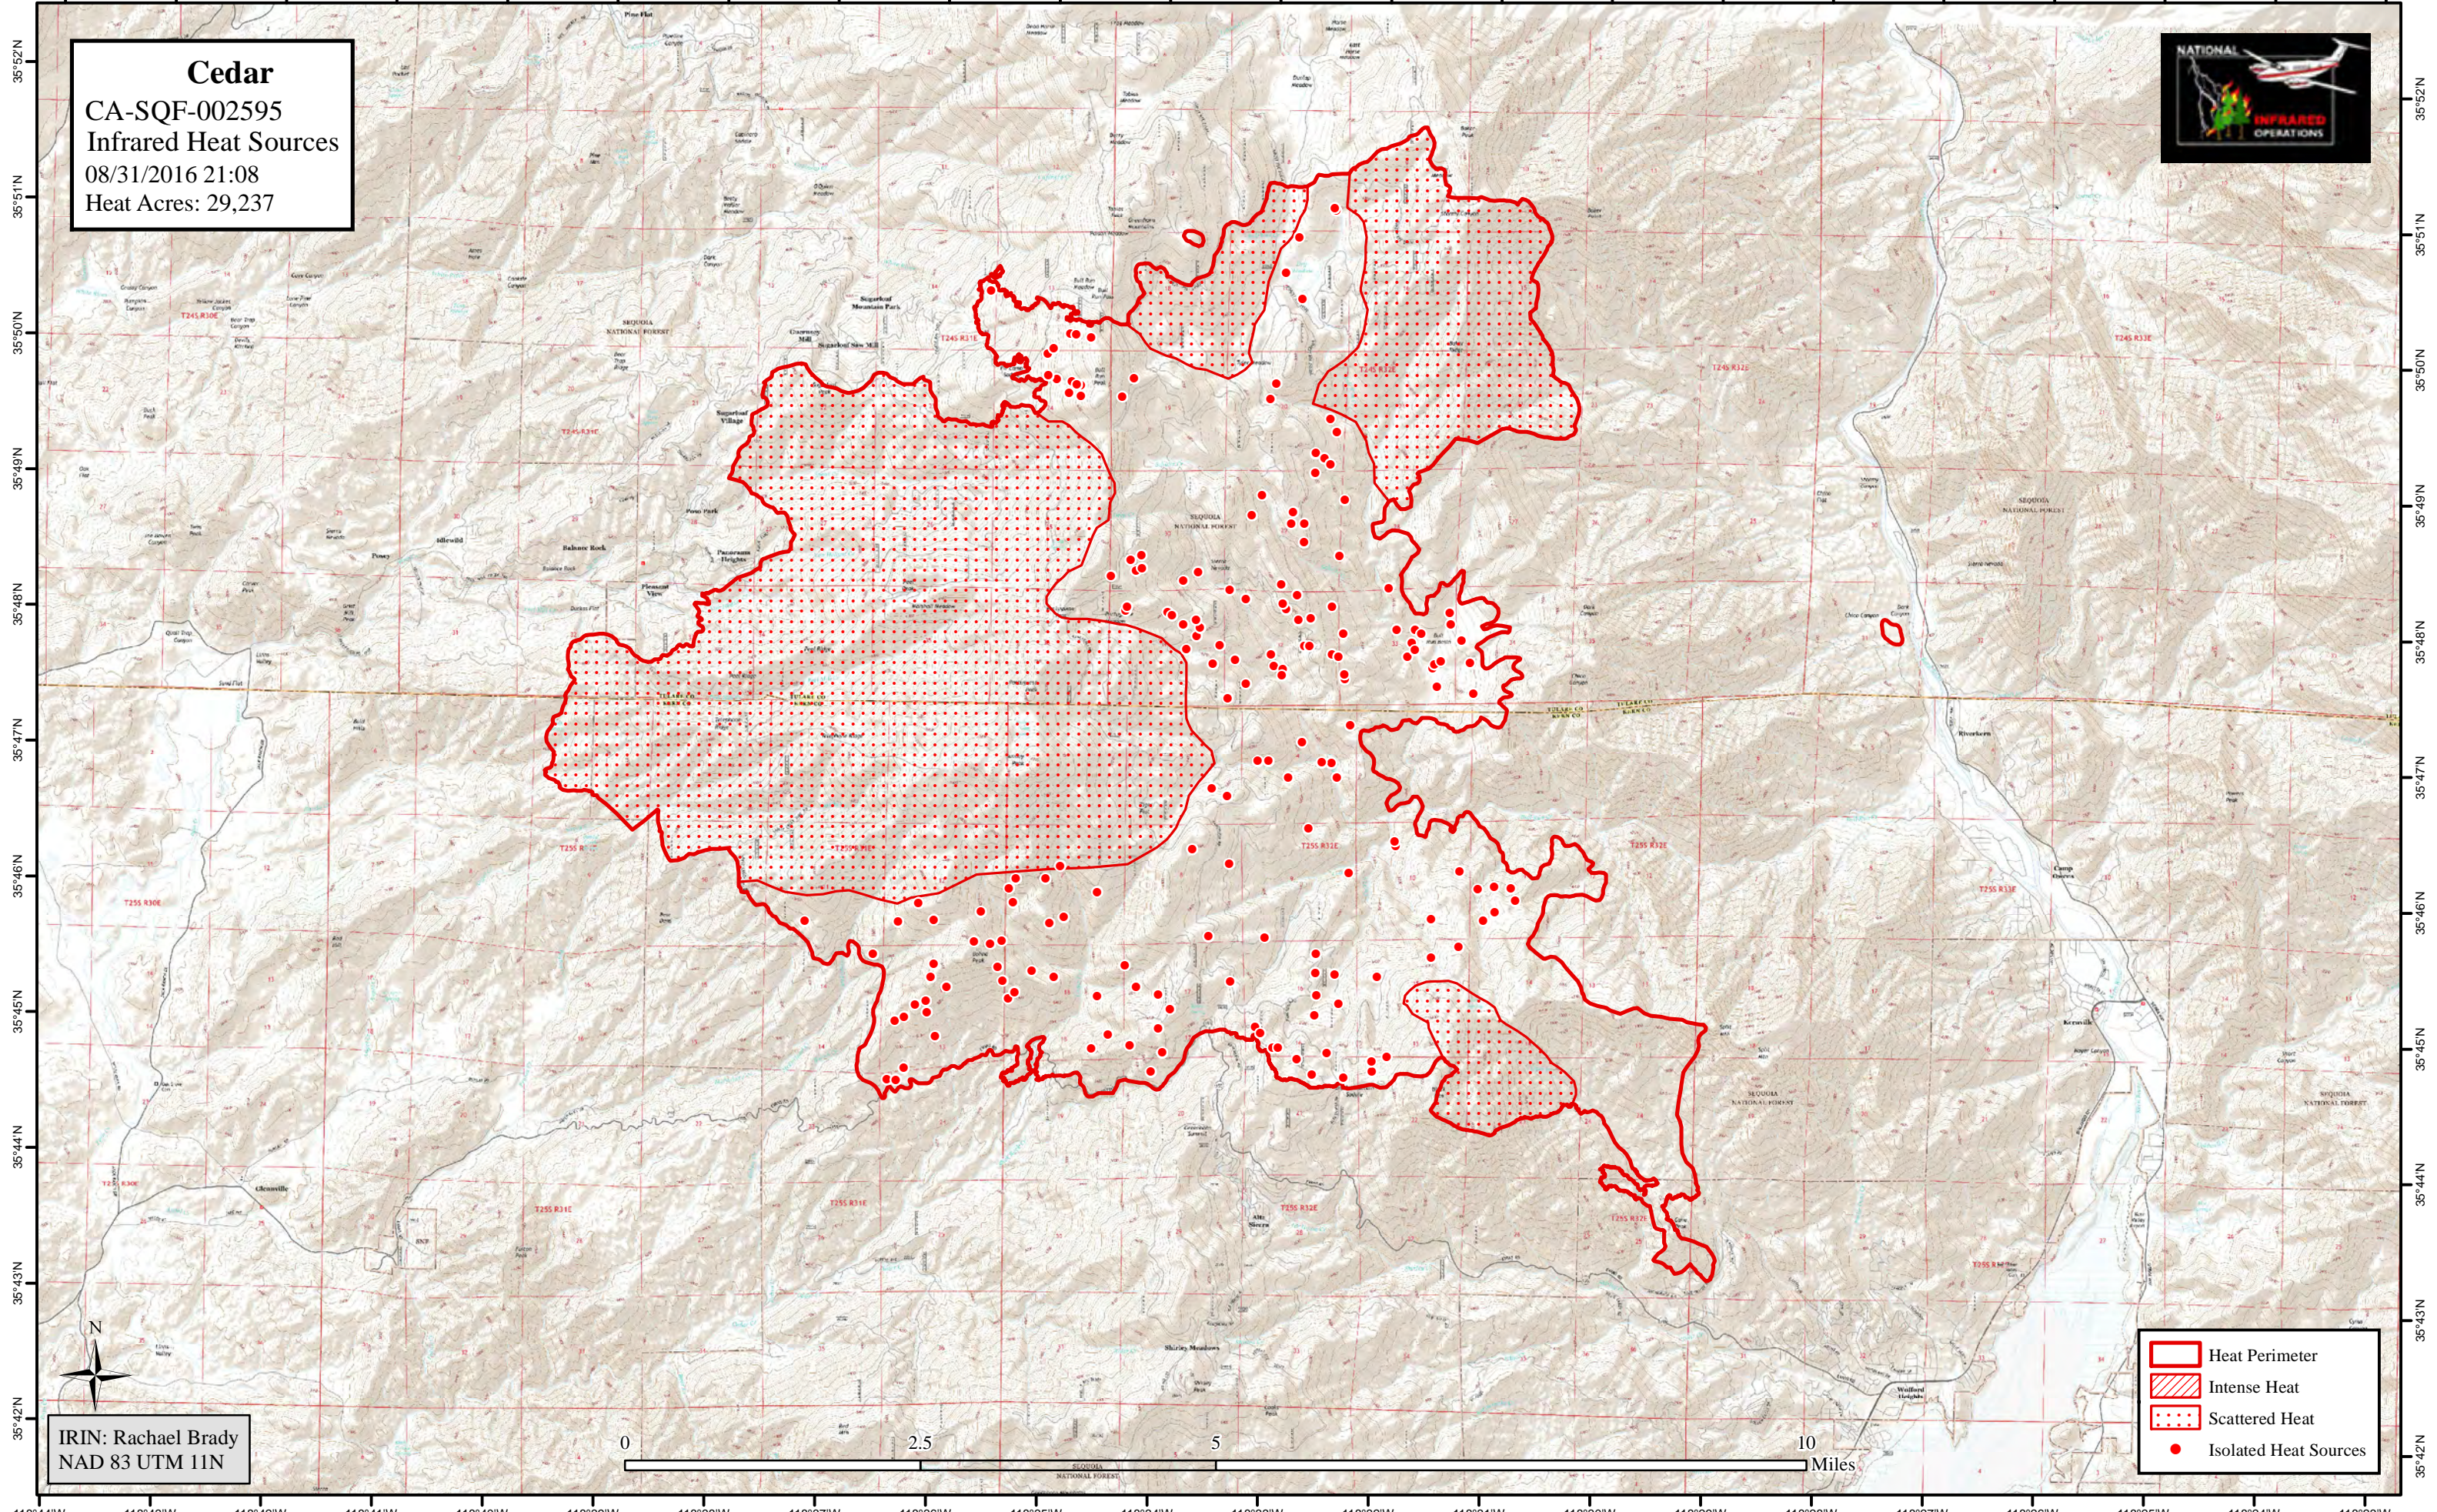

118°44'W 118°43'W 118°42'W 118°41'W 118°40'W 118°39'W 118°38'W 118°37'W 118°36'W 118°35'W 118°34'W 118°33'W 118°32'W 118°31'W 118°30'W 118°29'W 118°28'W 118°27'W 118°26'W 118°25'W 118°24'W 118°23'W

Cedar
CA-SQF-002595
Infrared Heat Sources
08/31/2016 21:08
Heat Acres: 29,237

IRIN: Rachael Brady
NAD 83 UTM 11N

-  Heat Perimeter
-  Intense Heat
-  Scattered Heat
-  Isolated Heat Sources

118°44'W 118°43'W 118°42'W 118°41'W 118°40'W 118°39'W 118°38'W 118°37'W 118°36'W 118°35'W 118°34'W 118°33'W 118°32'W 118°31'W 118°30'W 118°29'W 118°28'W 118°27'W 118°26'W 118°25'W 118°24'W 118°23'W