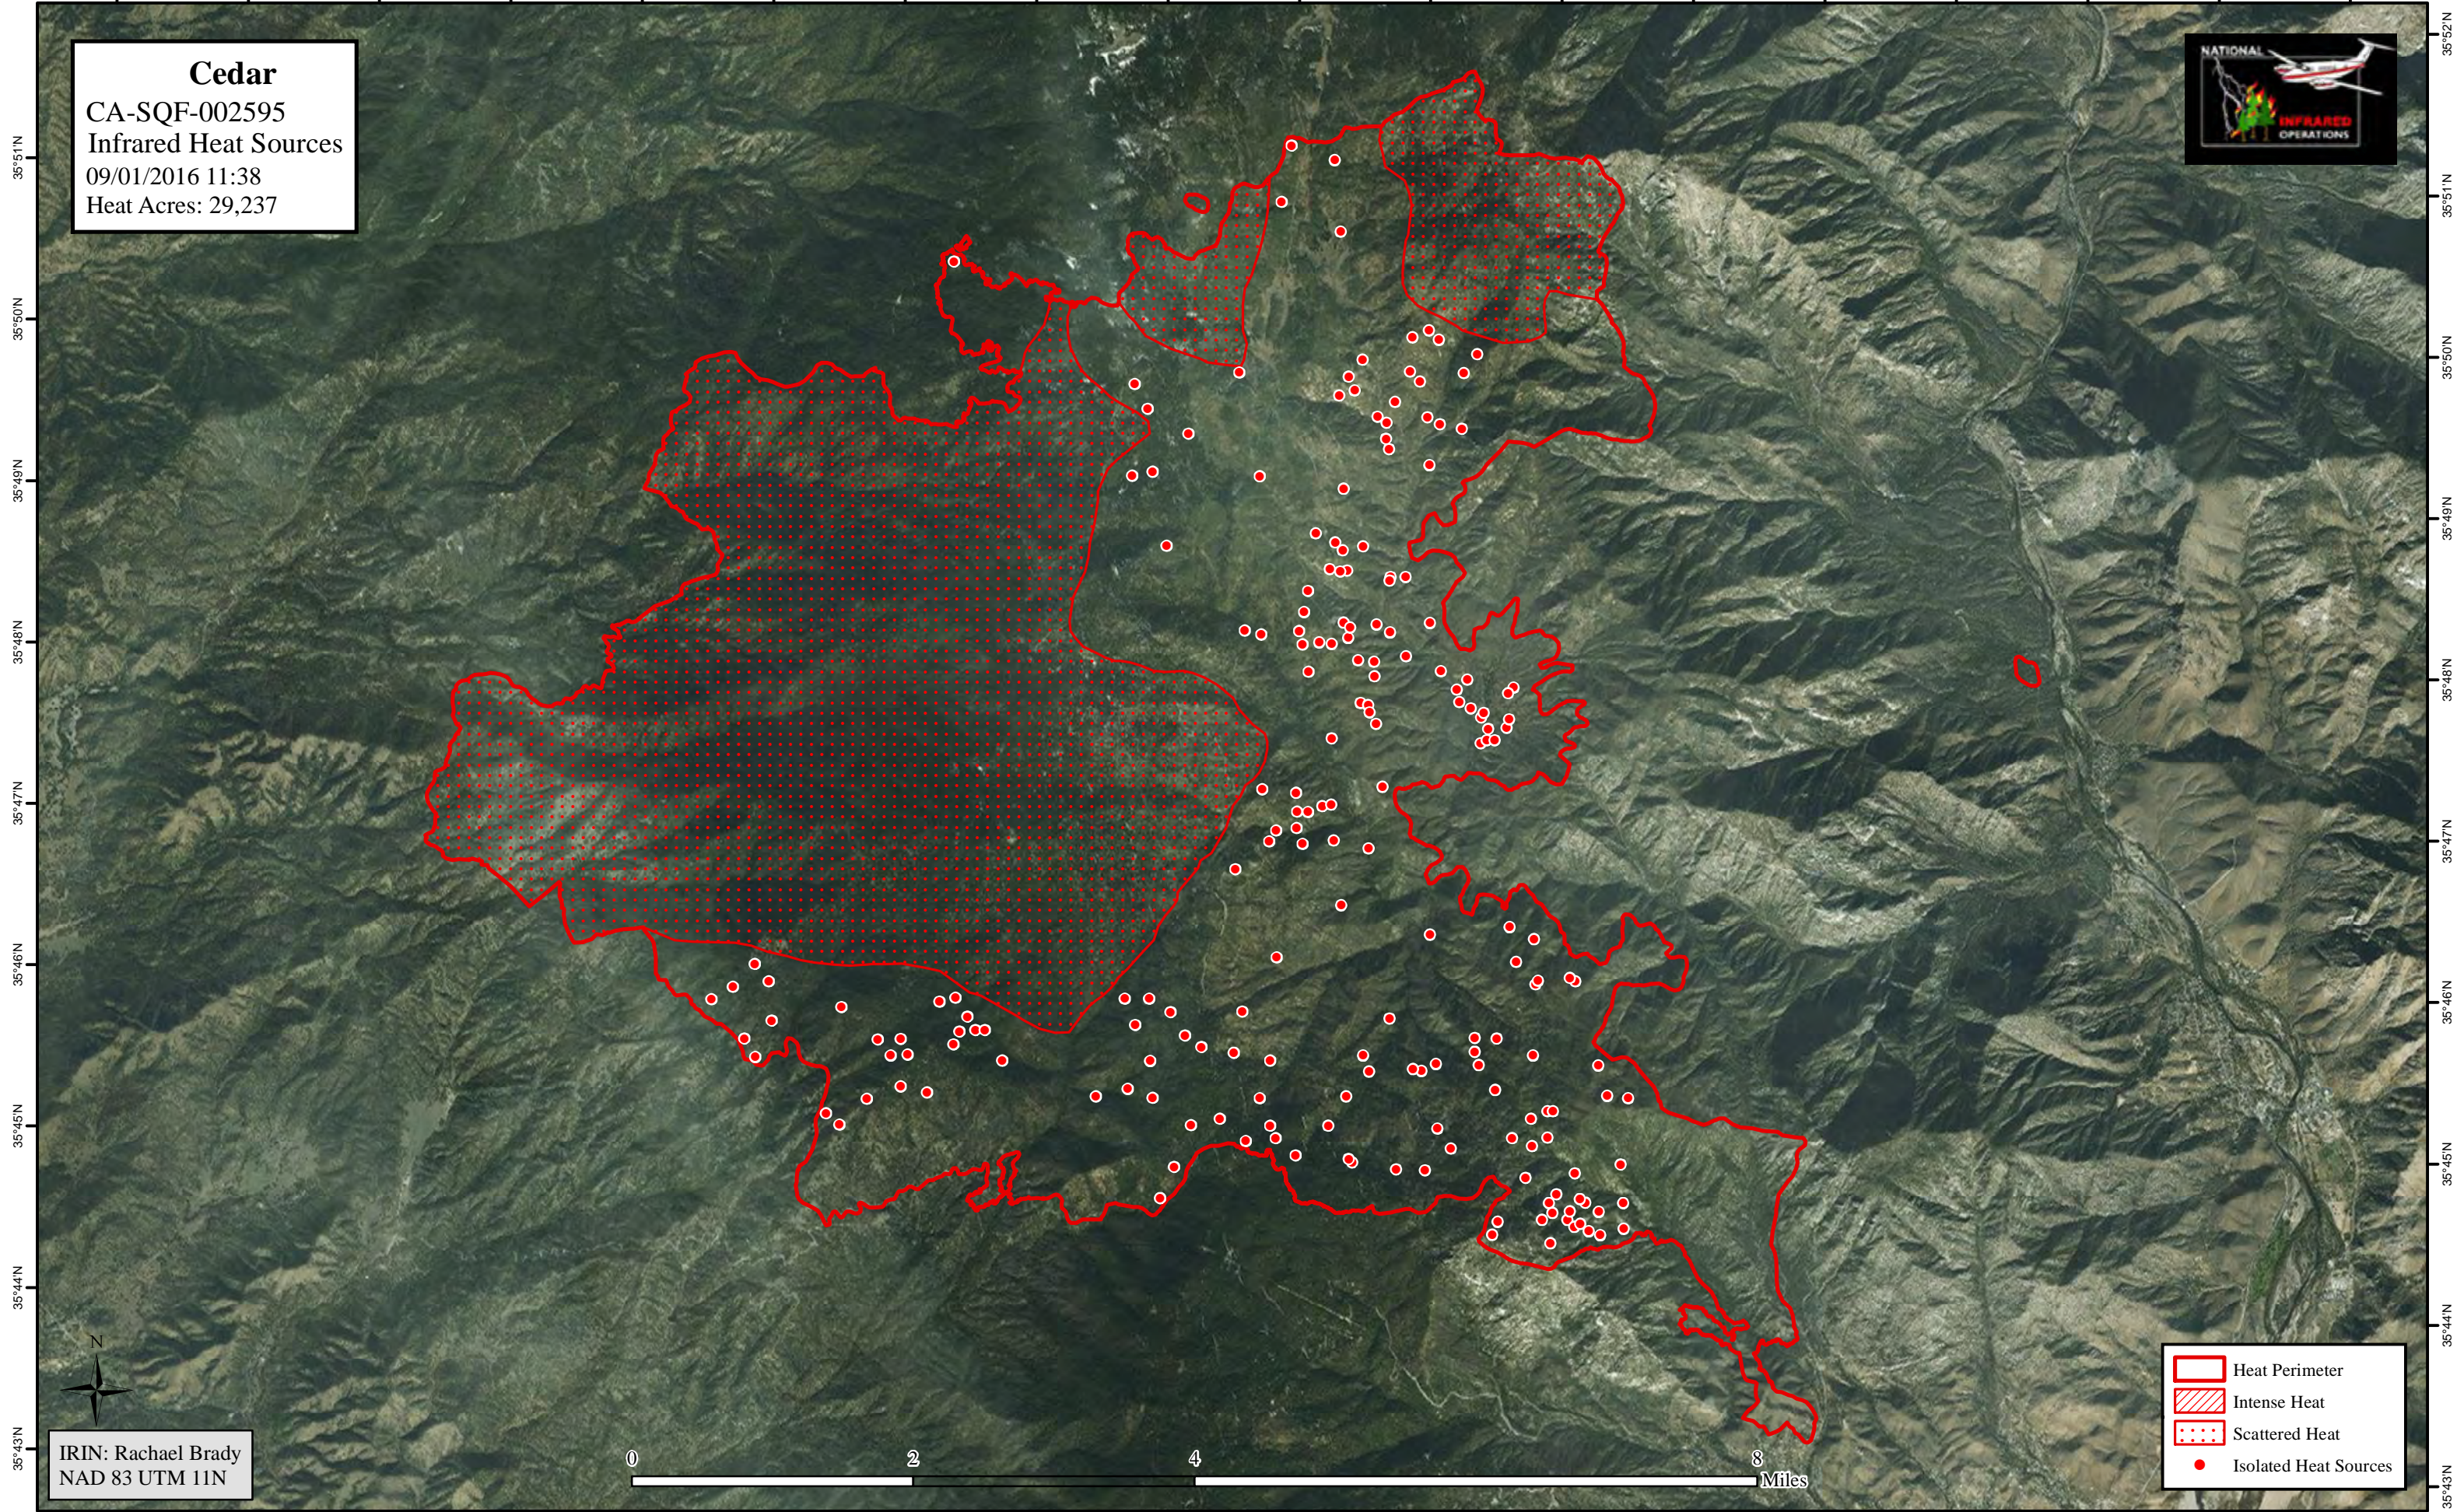

118°42'W 118°41'W 118°40'W 118°39'W 118°38'W 118°37'W 118°36'W 118°35'W 118°34'W 118°33'W 118°32'W 118°31'W 118°30'W 118°29'W 118°28'W 118°27'W 118°26'W 118°25'W

**Cedar**  
CA-SQF-002595  
Infrared Heat Sources  
09/01/2016 11:38  
Heat Acres: 29,237

IRIN: Rachael Brady  
NAD 83 UTM 11N

-  Heat Perimeter
-  Intense Heat
-  Scattered Heat
-  Isolated Heat Sources

118°42'W 118°41'W 118°40'W 118°39'W 118°38'W 118°37'W 118°36'W 118°35'W 118°34'W 118°33'W 118°32'W 118°31'W 118°30'W 118°29'W 118°28'W 118°27'W 118°26'W 118°25'W

35°52'N  
35°51'N  
35°50'N  
35°49'N  
35°48'N  
35°47'N  
35°46'N  
35°45'N  
35°44'N  
35°43'N