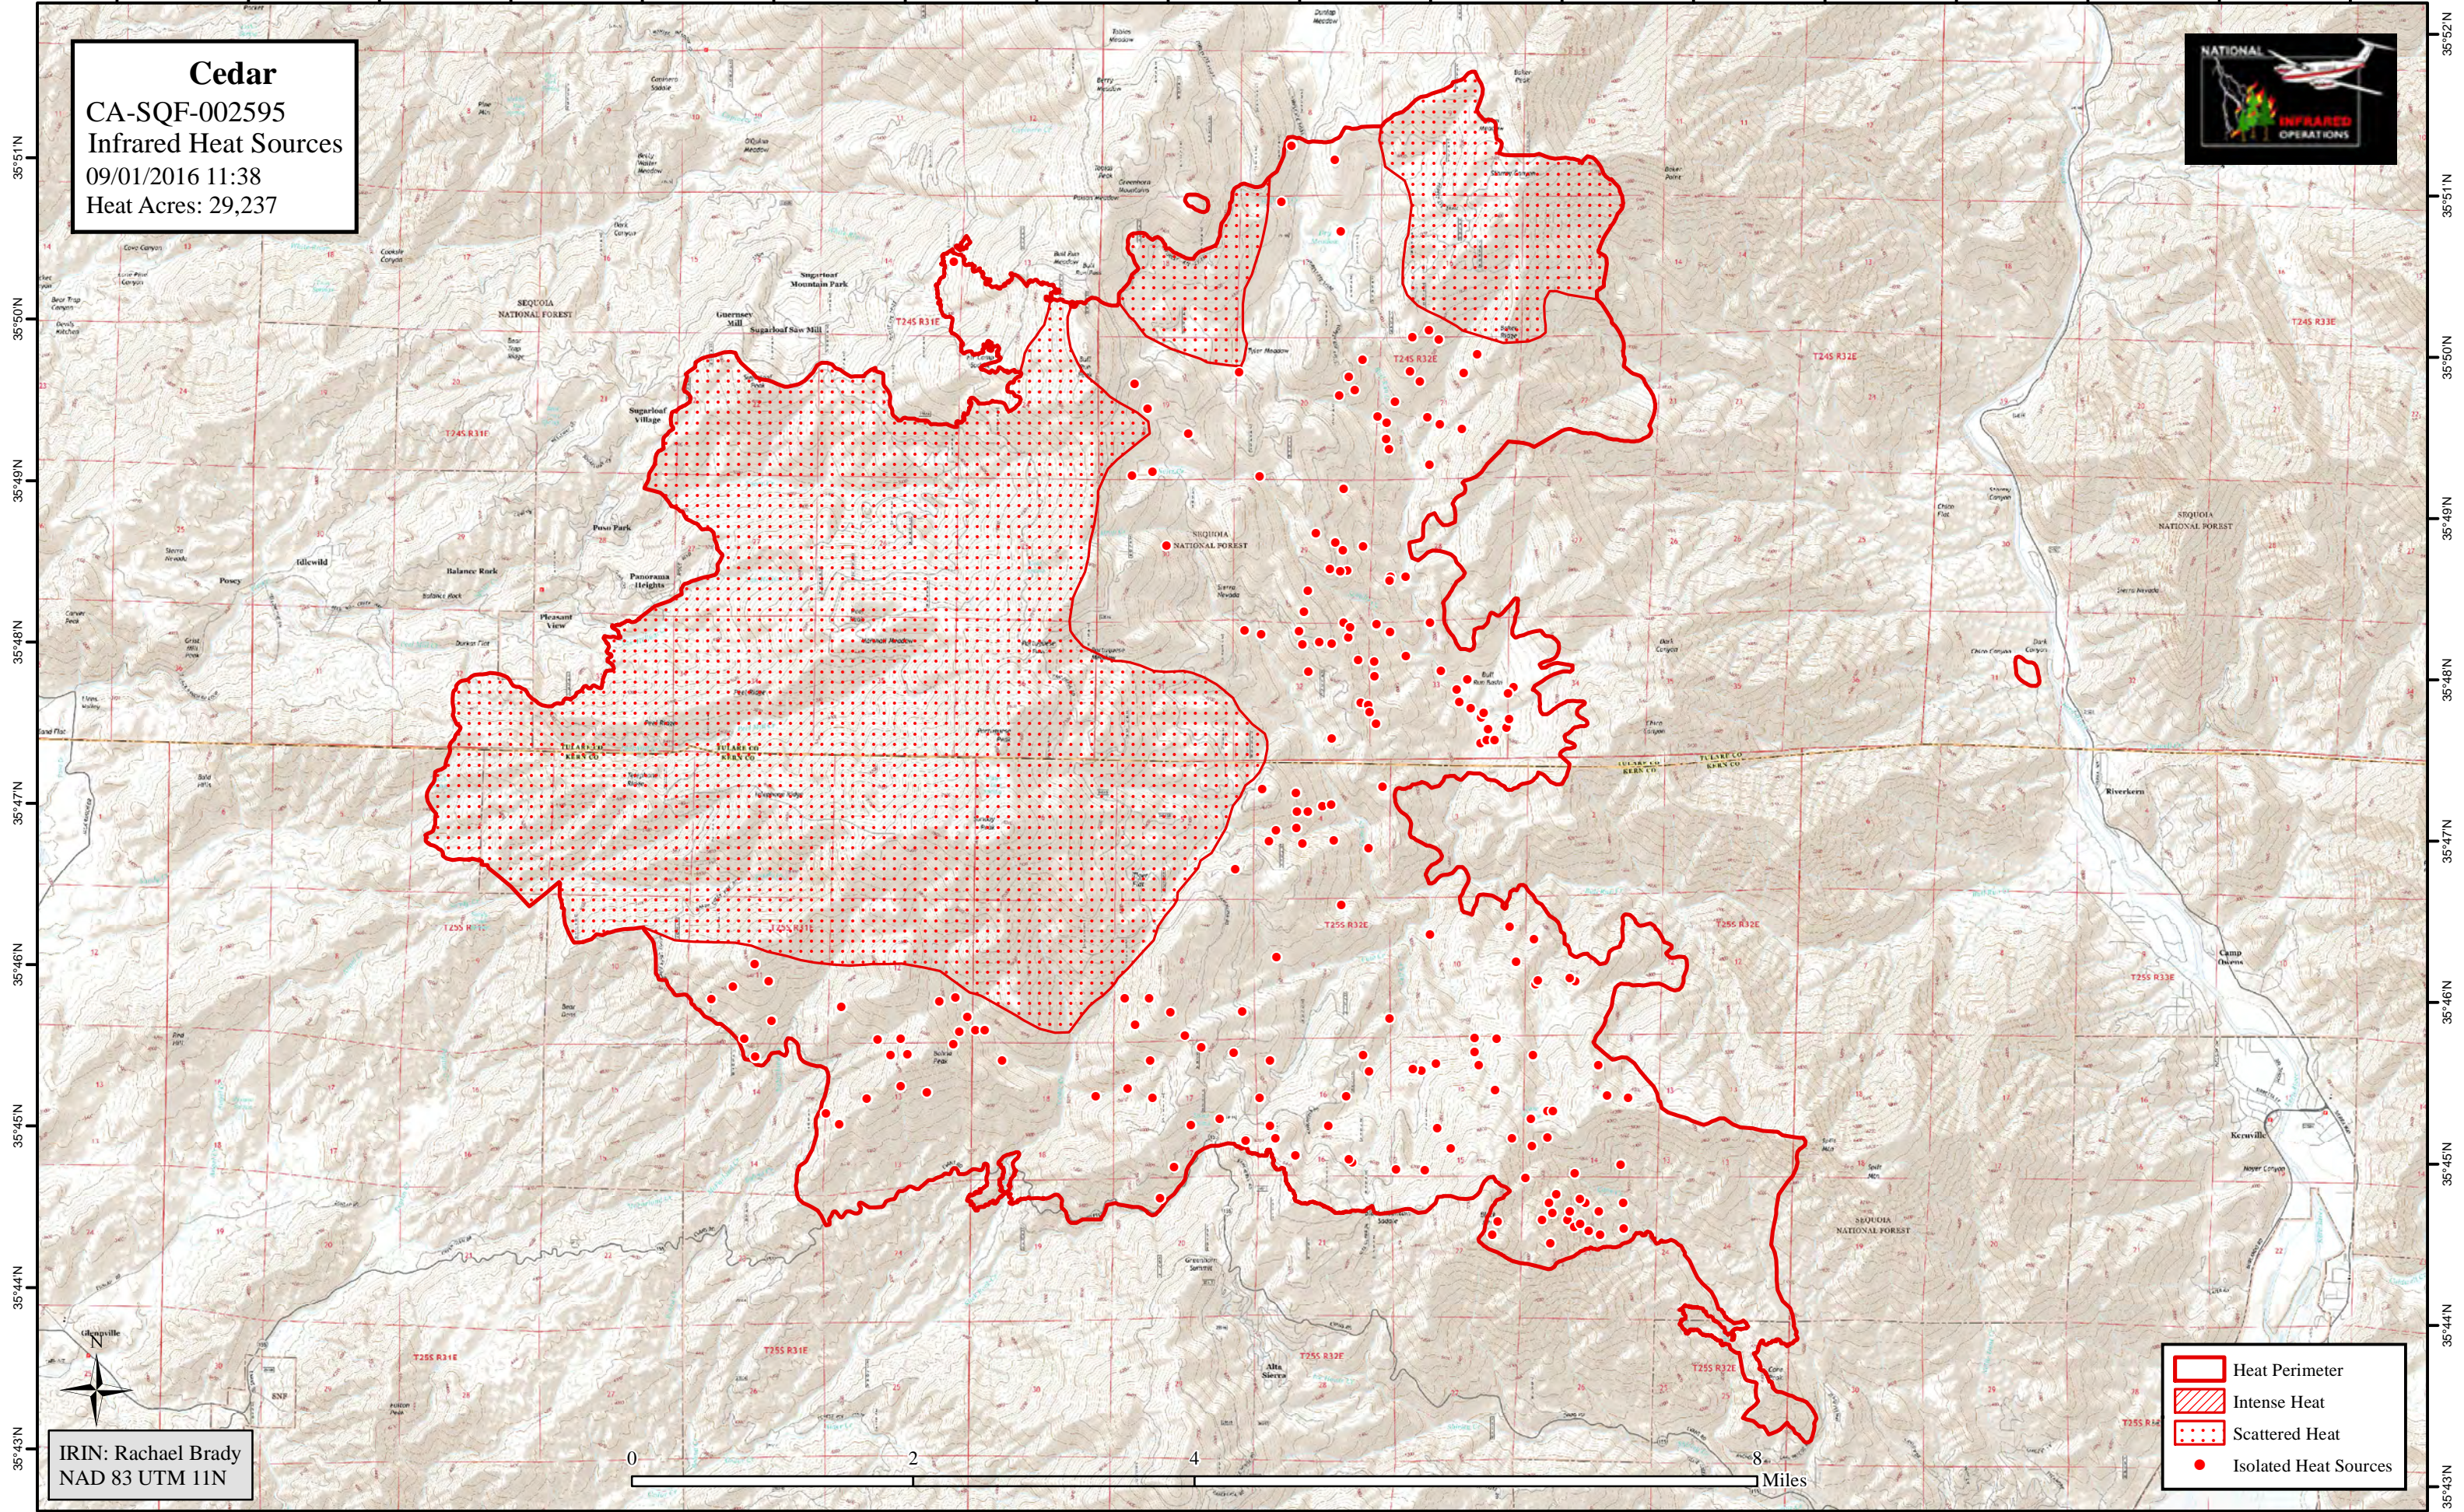

118°42'W 118°41'W 118°40'W 118°39'W 118°38'W 118°37'W 118°36'W 118°35'W 118°34'W 118°33'W 118°32'W 118°31'W 118°30'W 118°29'W 118°28'W 118°27'W 118°26'W 118°25'W

Cedar
CA-SQF-002595
Infrared Heat Sources
09/01/2016 11:38
Heat Acres: 29,237

IRIN: Rachael Brady
NAD 83 UTM 11N

-  Heat Perimeter
-  Intense Heat
-  Scattered Heat
-  Isolated Heat Sources

118°42'W 118°41'W 118°40'W 118°39'W 118°38'W 118°37'W 118°36'W 118°35'W 118°34'W 118°33'W 118°32'W 118°31'W 118°30'W 118°29'W 118°28'W 118°27'W 118°26'W 118°25'W