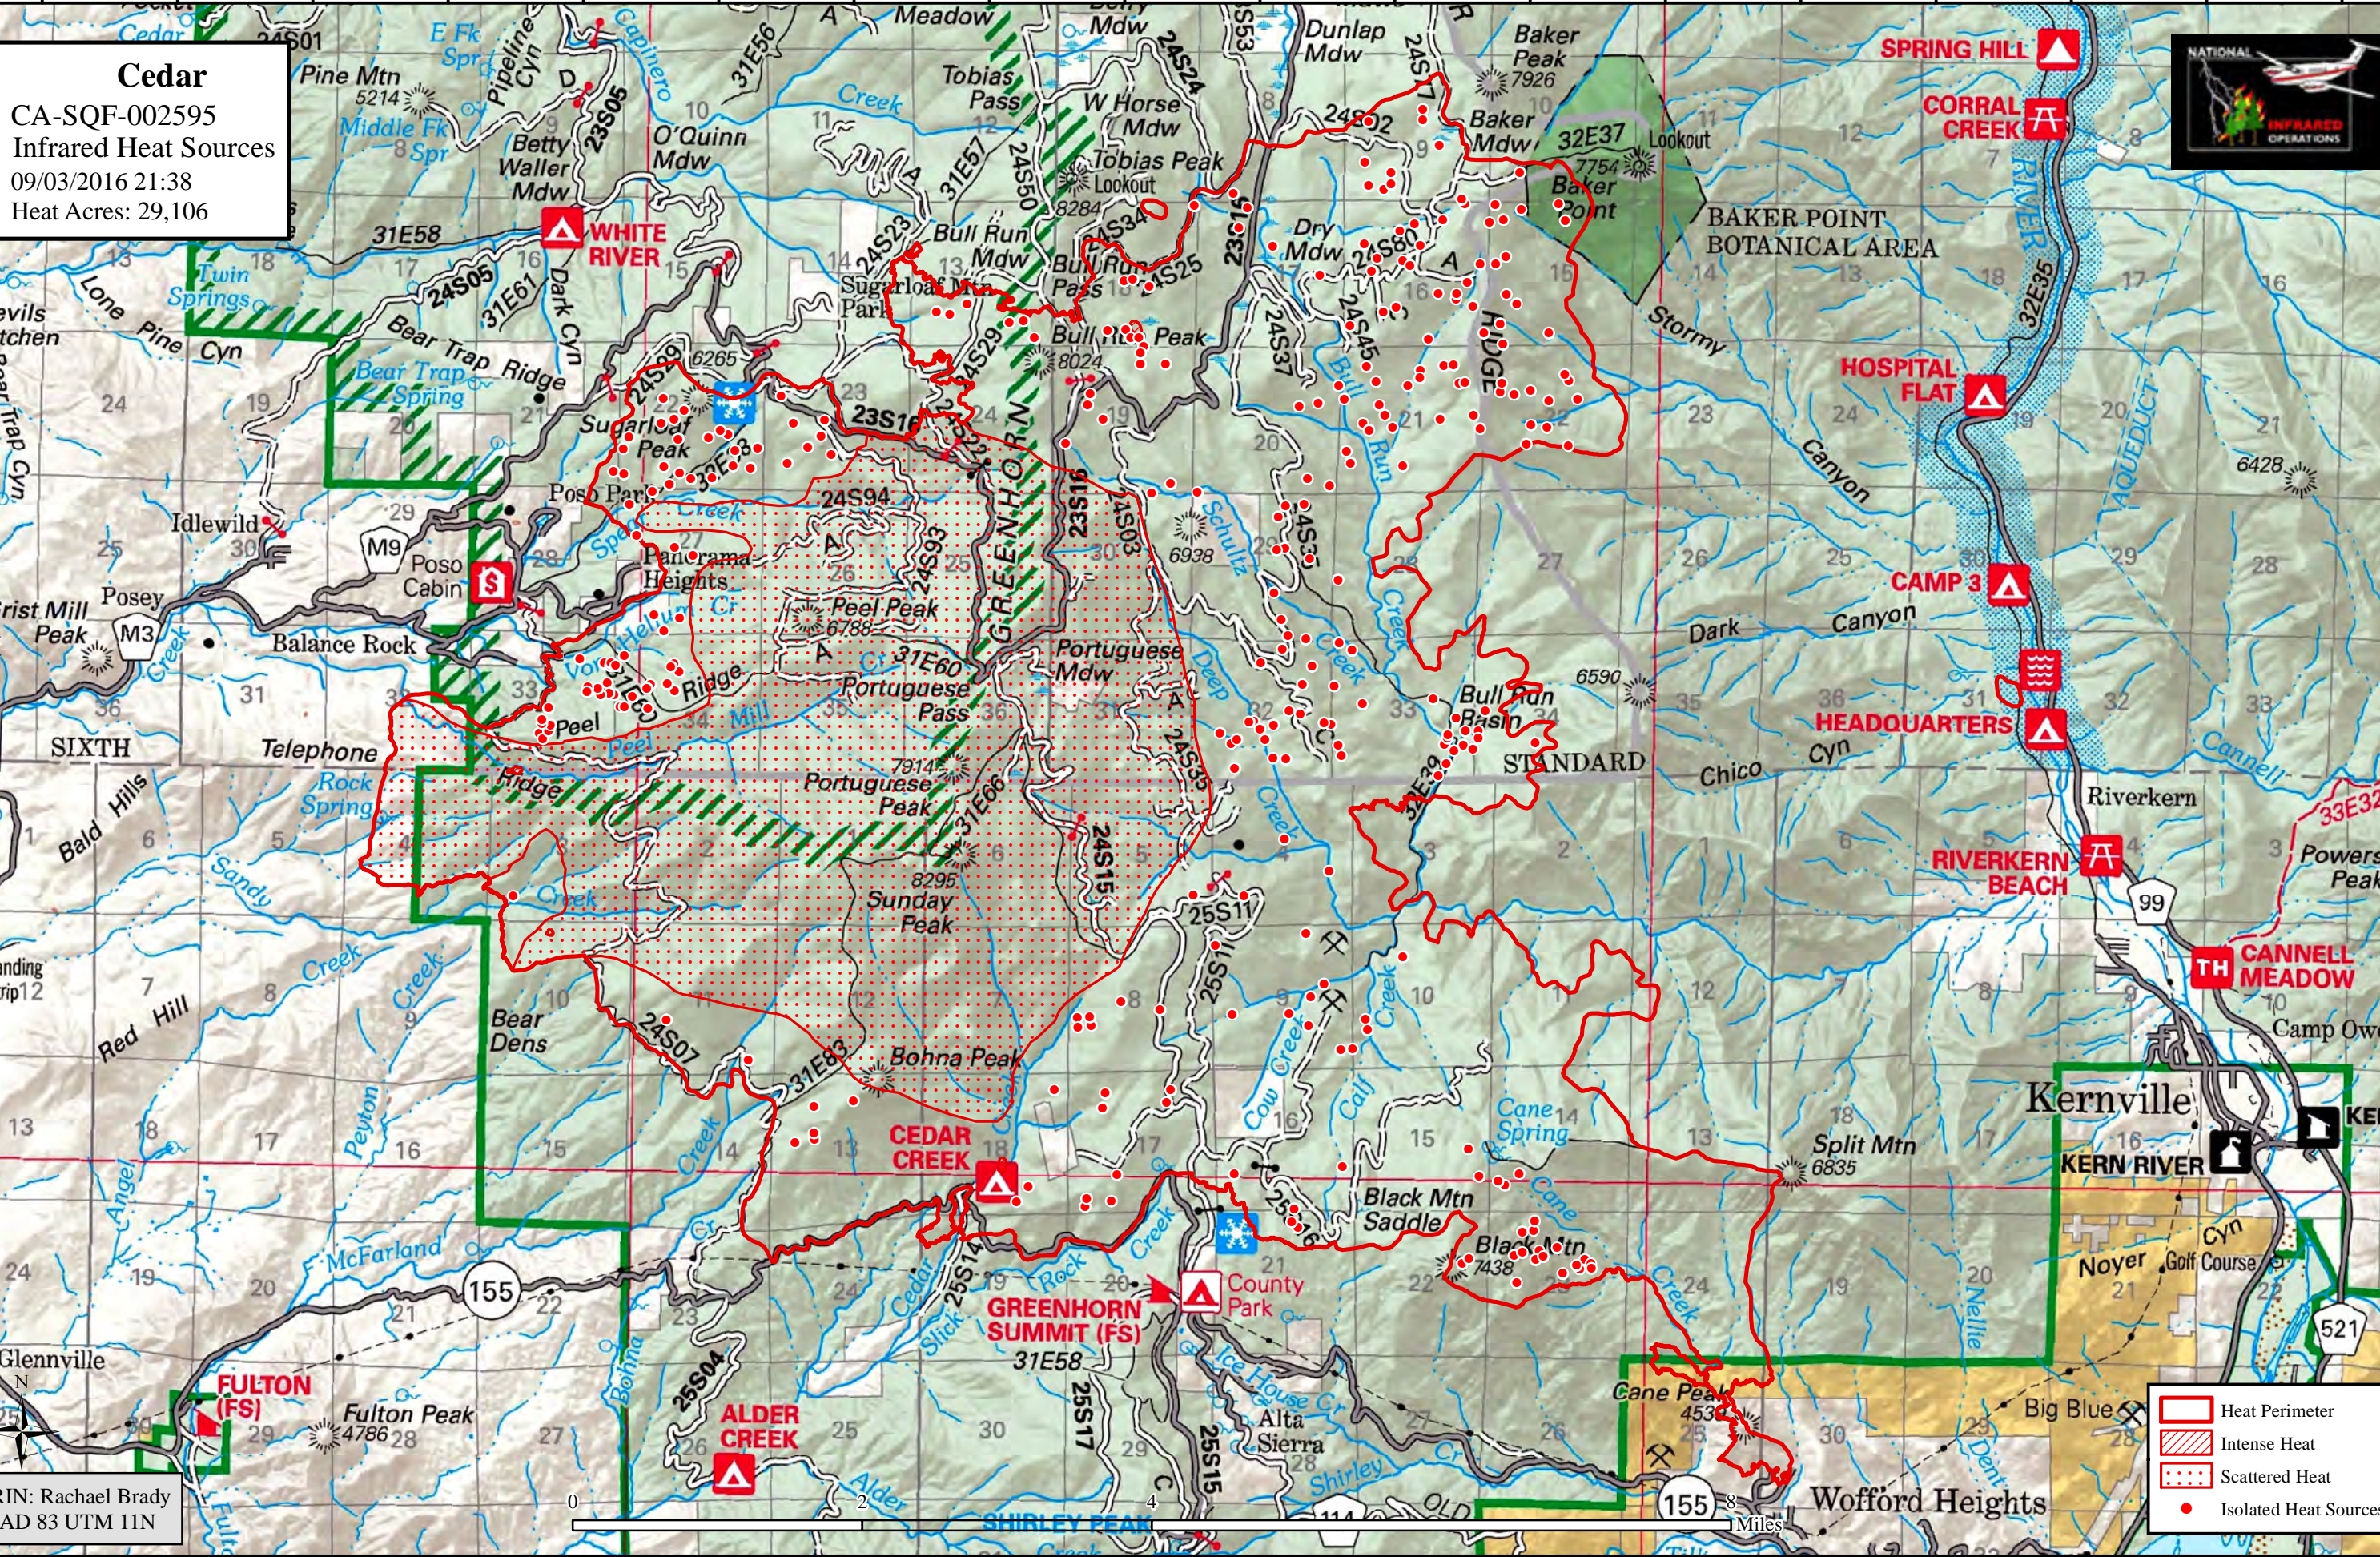

118°42'W 118°41'W 118°40'W 118°39'W 118°38'W 118°37'W 118°36'W 118°35'W 118°34'W 118°33'W 118°32'W 118°31'W 118°30'W 118°29'W 118°28'W 118°27'W 118°26'W 118°25'W

Cedar
CA-SQF-002595
Infrared Heat Sources
09/03/2016 21:38
Heat Acres: 29,106

- Heat Perimeter
- Intense Heat
- Scattered Heat
- Isolated Heat Sources

IRIN: Rachael Brady
NAD 83 UTM 11N

155 Miles