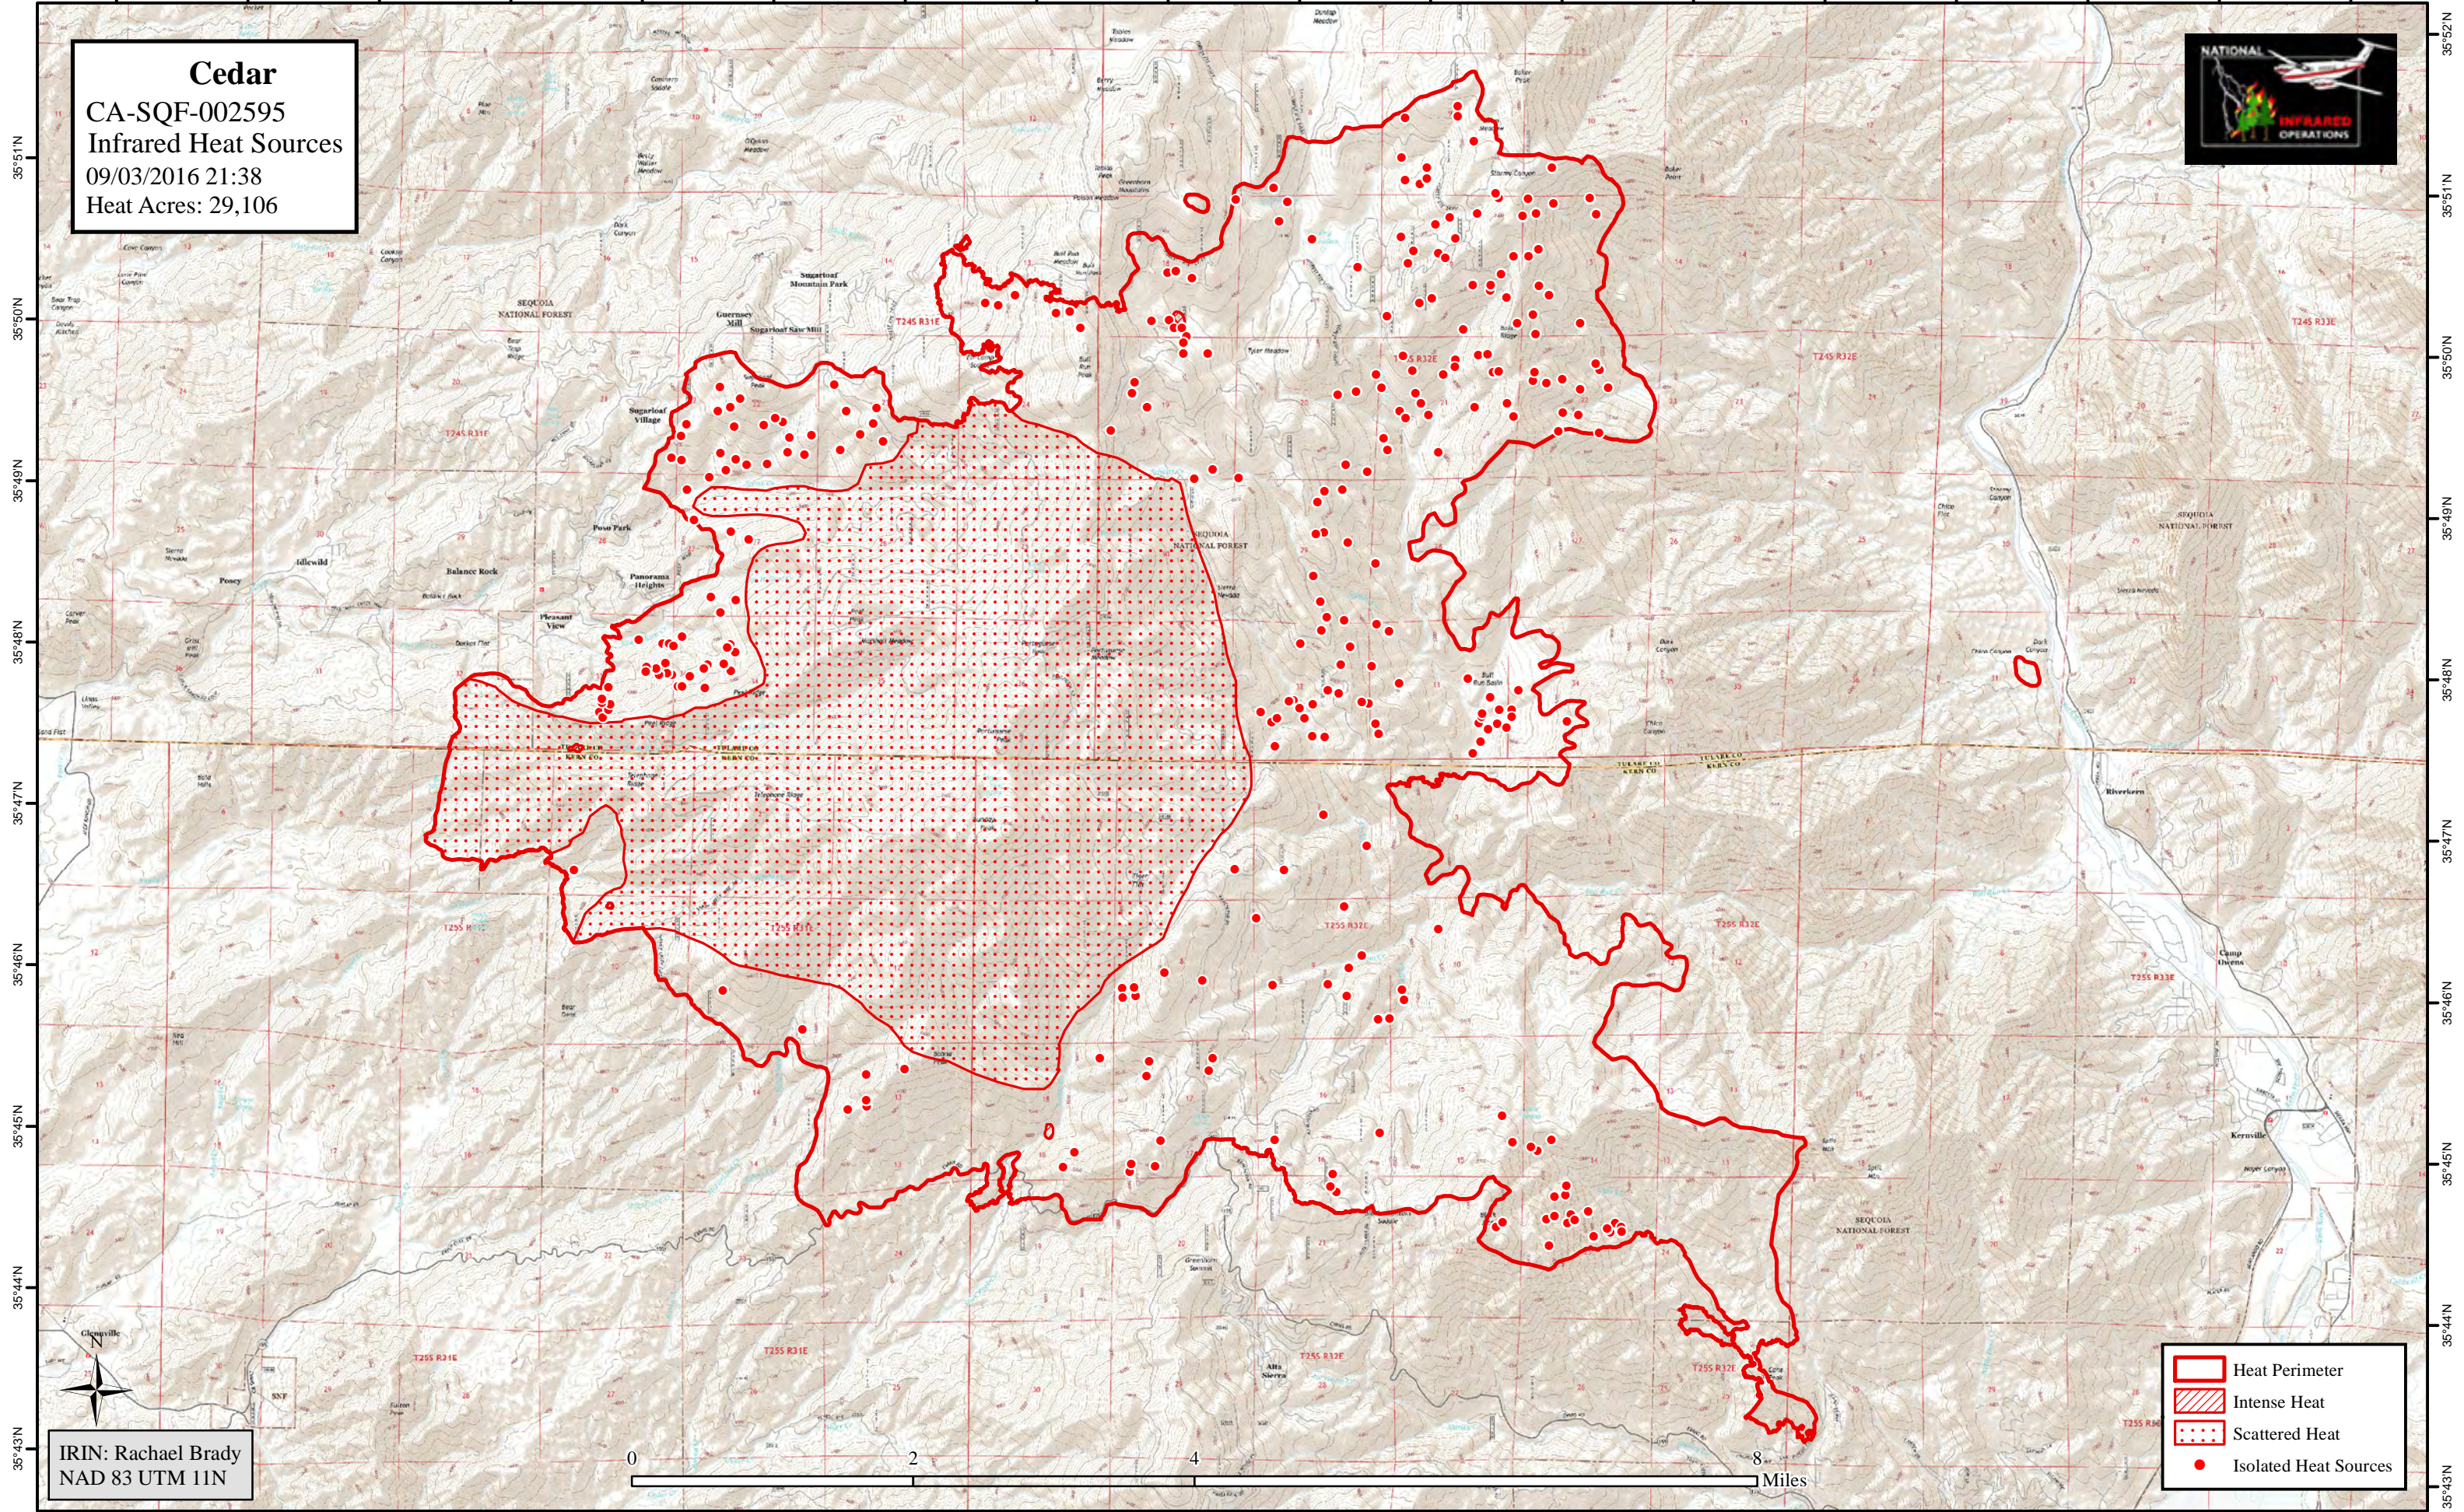

118°42'W 118°41'W 118°40'W 118°39'W 118°38'W 118°37'W 118°36'W 118°35'W 118°34'W 118°33'W 118°32'W 118°31'W 118°30'W 118°29'W 118°28'W 118°27'W 118°26'W 118°25'W

Cedar
CA-SQF-002595
Infrared Heat Sources
09/03/2016 21:38
Heat Acres: 29,106

IRIN: Rachael Brady
NAD 83 UTM 11N

0 2 4 8 Miles

-  Heat Perimeter
-  Intense Heat
-  Scattered Heat
-  Isolated Heat Sources

118°42'W 118°41'W 118°40'W 118°39'W 118°38'W 118°37'W 118°36'W 118°35'W 118°34'W 118°33'W 118°32'W 118°31'W 118°30'W 118°29'W 118°28'W 118°27'W 118°26'W 118°25'W

35°52'N 35°51'N 35°50'N 35°49'N 35°48'N 35°47'N 35°46'N 35°45'N 35°44'N 35°43'N