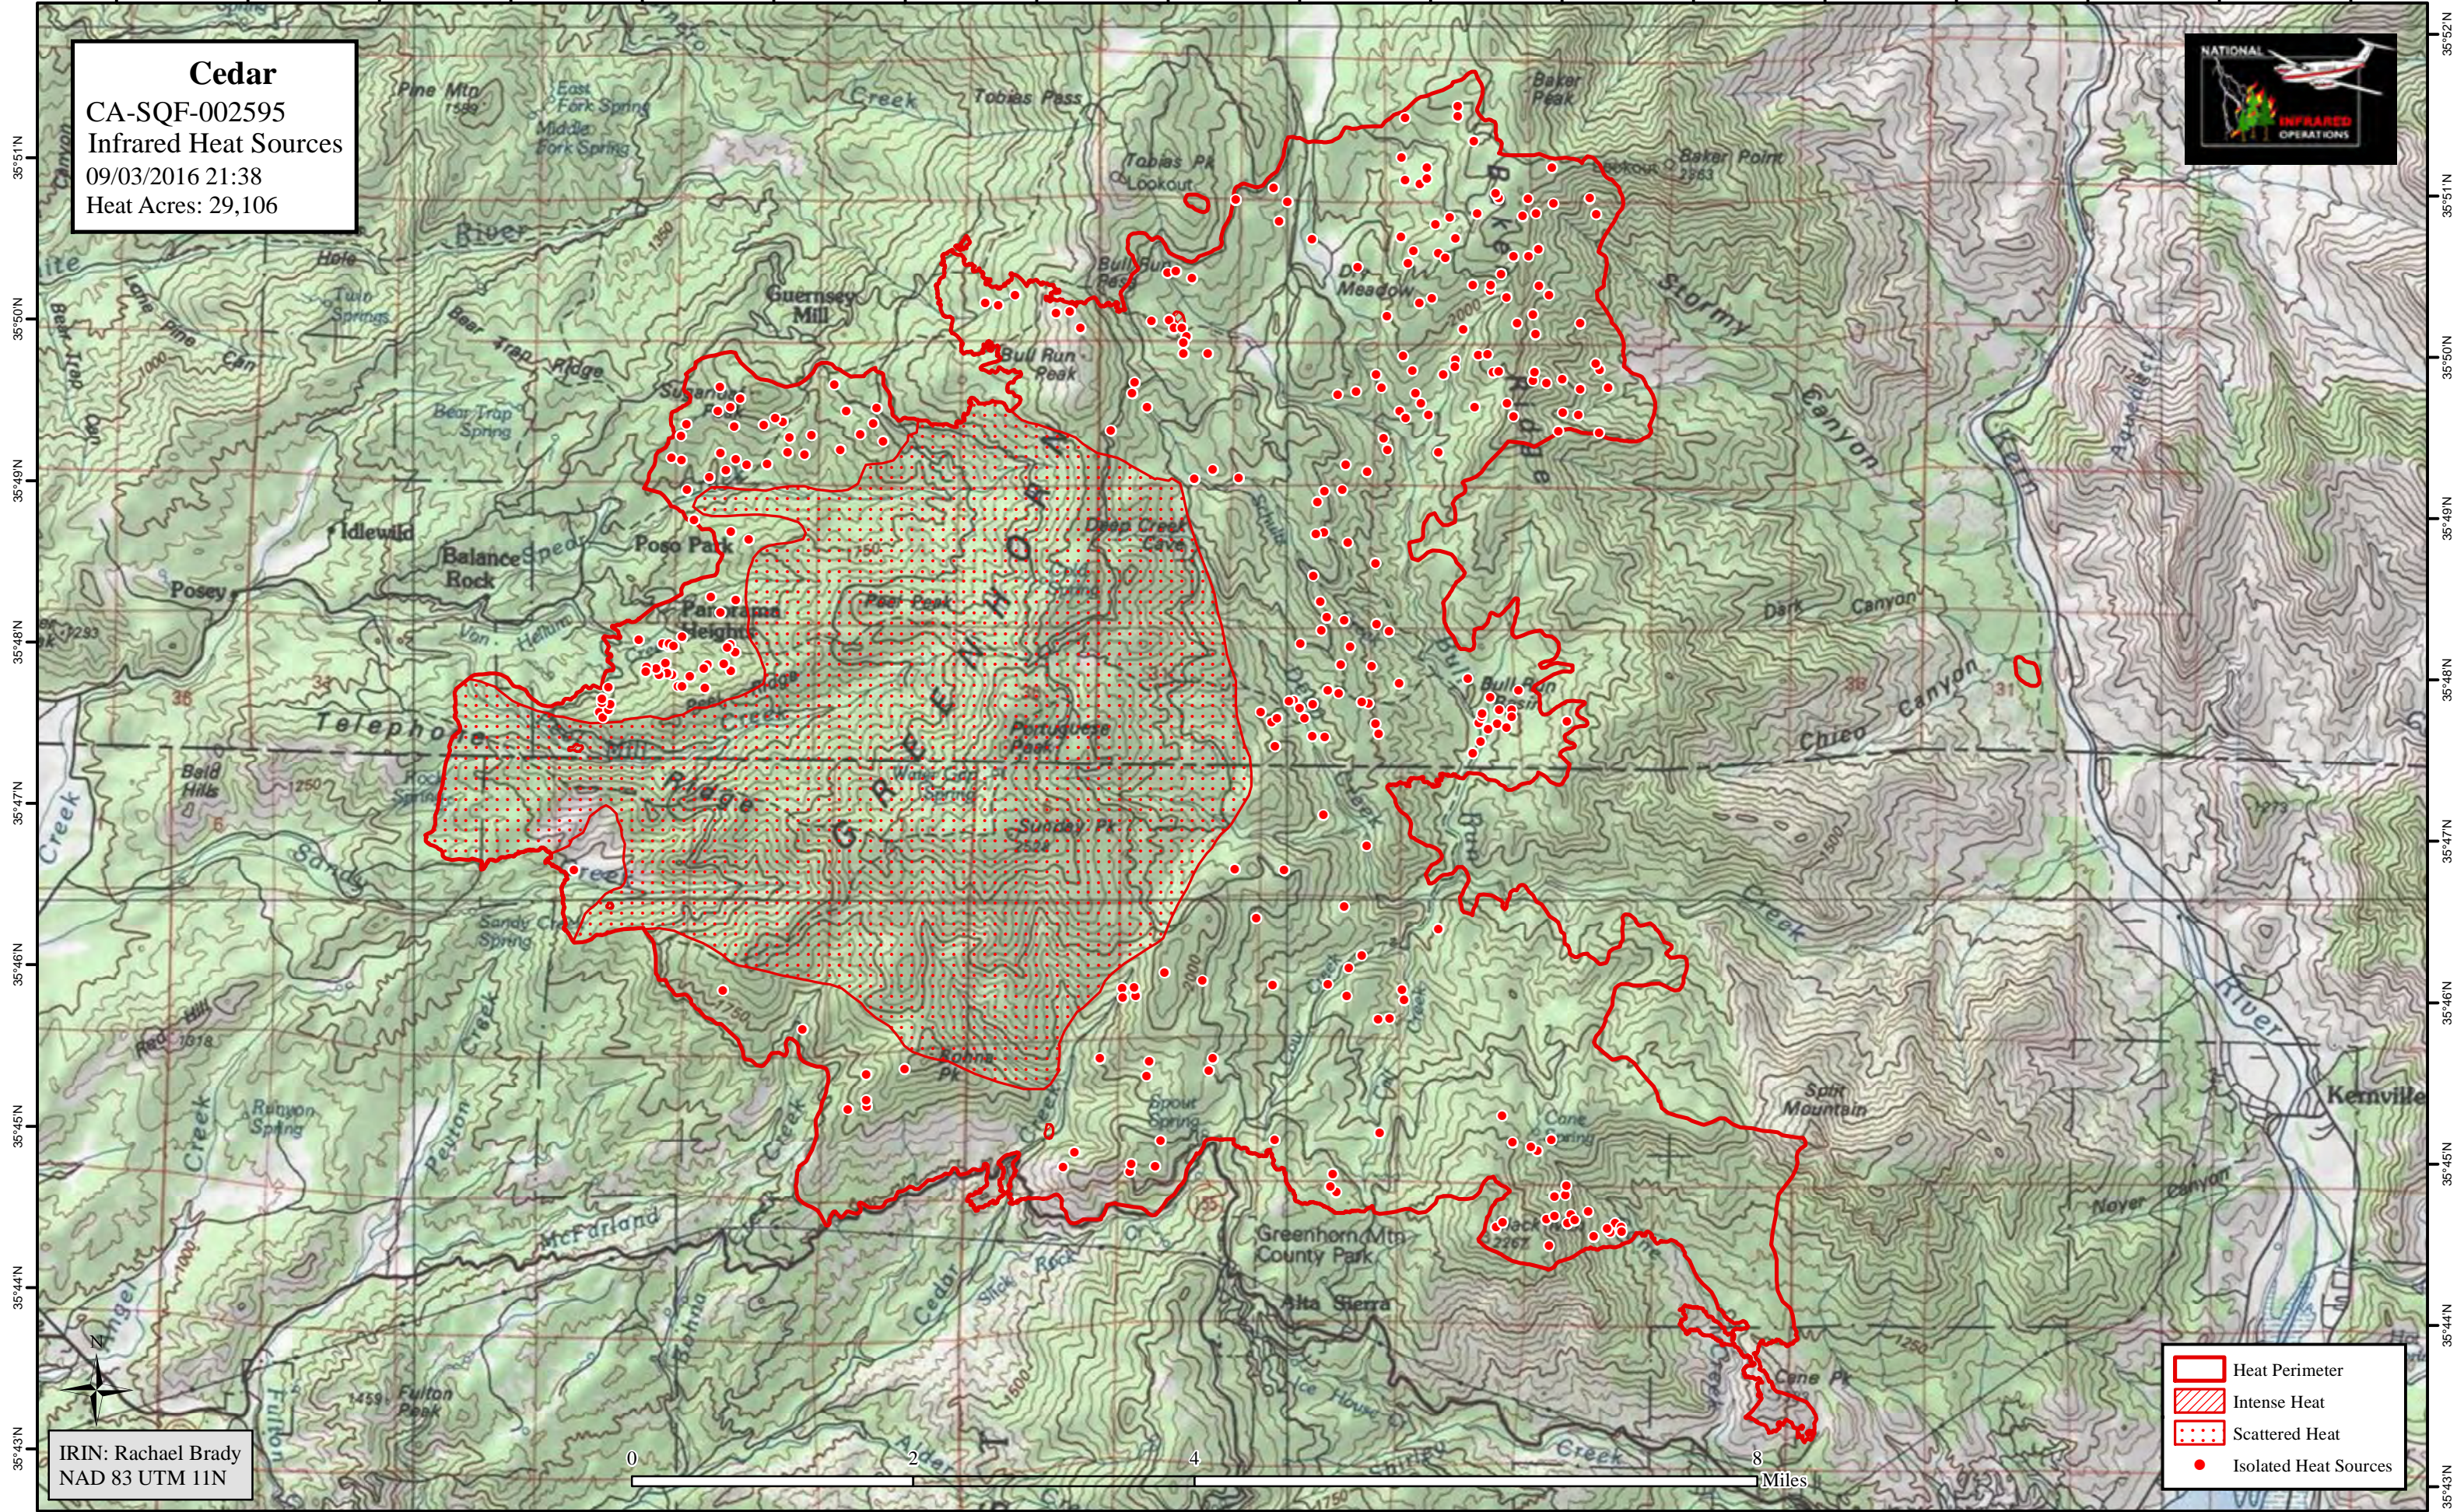

118°42'W 118°41'W 118°40'W 118°39'W 118°38'W 118°37'W 118°36'W 118°35'W 118°34'W 118°33'W 118°32'W 118°31'W 118°30'W 118°29'W 118°28'W 118°27'W 118°26'W 118°25'W

Cedar
CA-SQF-002595
Infrared Heat Sources
09/03/2016 21:38
Heat Acres: 29,106

IRIN: Rachael Brady
NAD 83 UTM 11N

-  Heat Perimeter
-  Intense Heat
-  Scattered Heat
-  Isolated Heat Sources

118°42'W 118°41'W 118°40'W 118°39'W 118°38'W 118°37'W 118°36'W 118°35'W 118°34'W 118°33'W 118°32'W 118°31'W 118°30'W 118°29'W 118°28'W 118°27'W 118°26'W 118°25'W