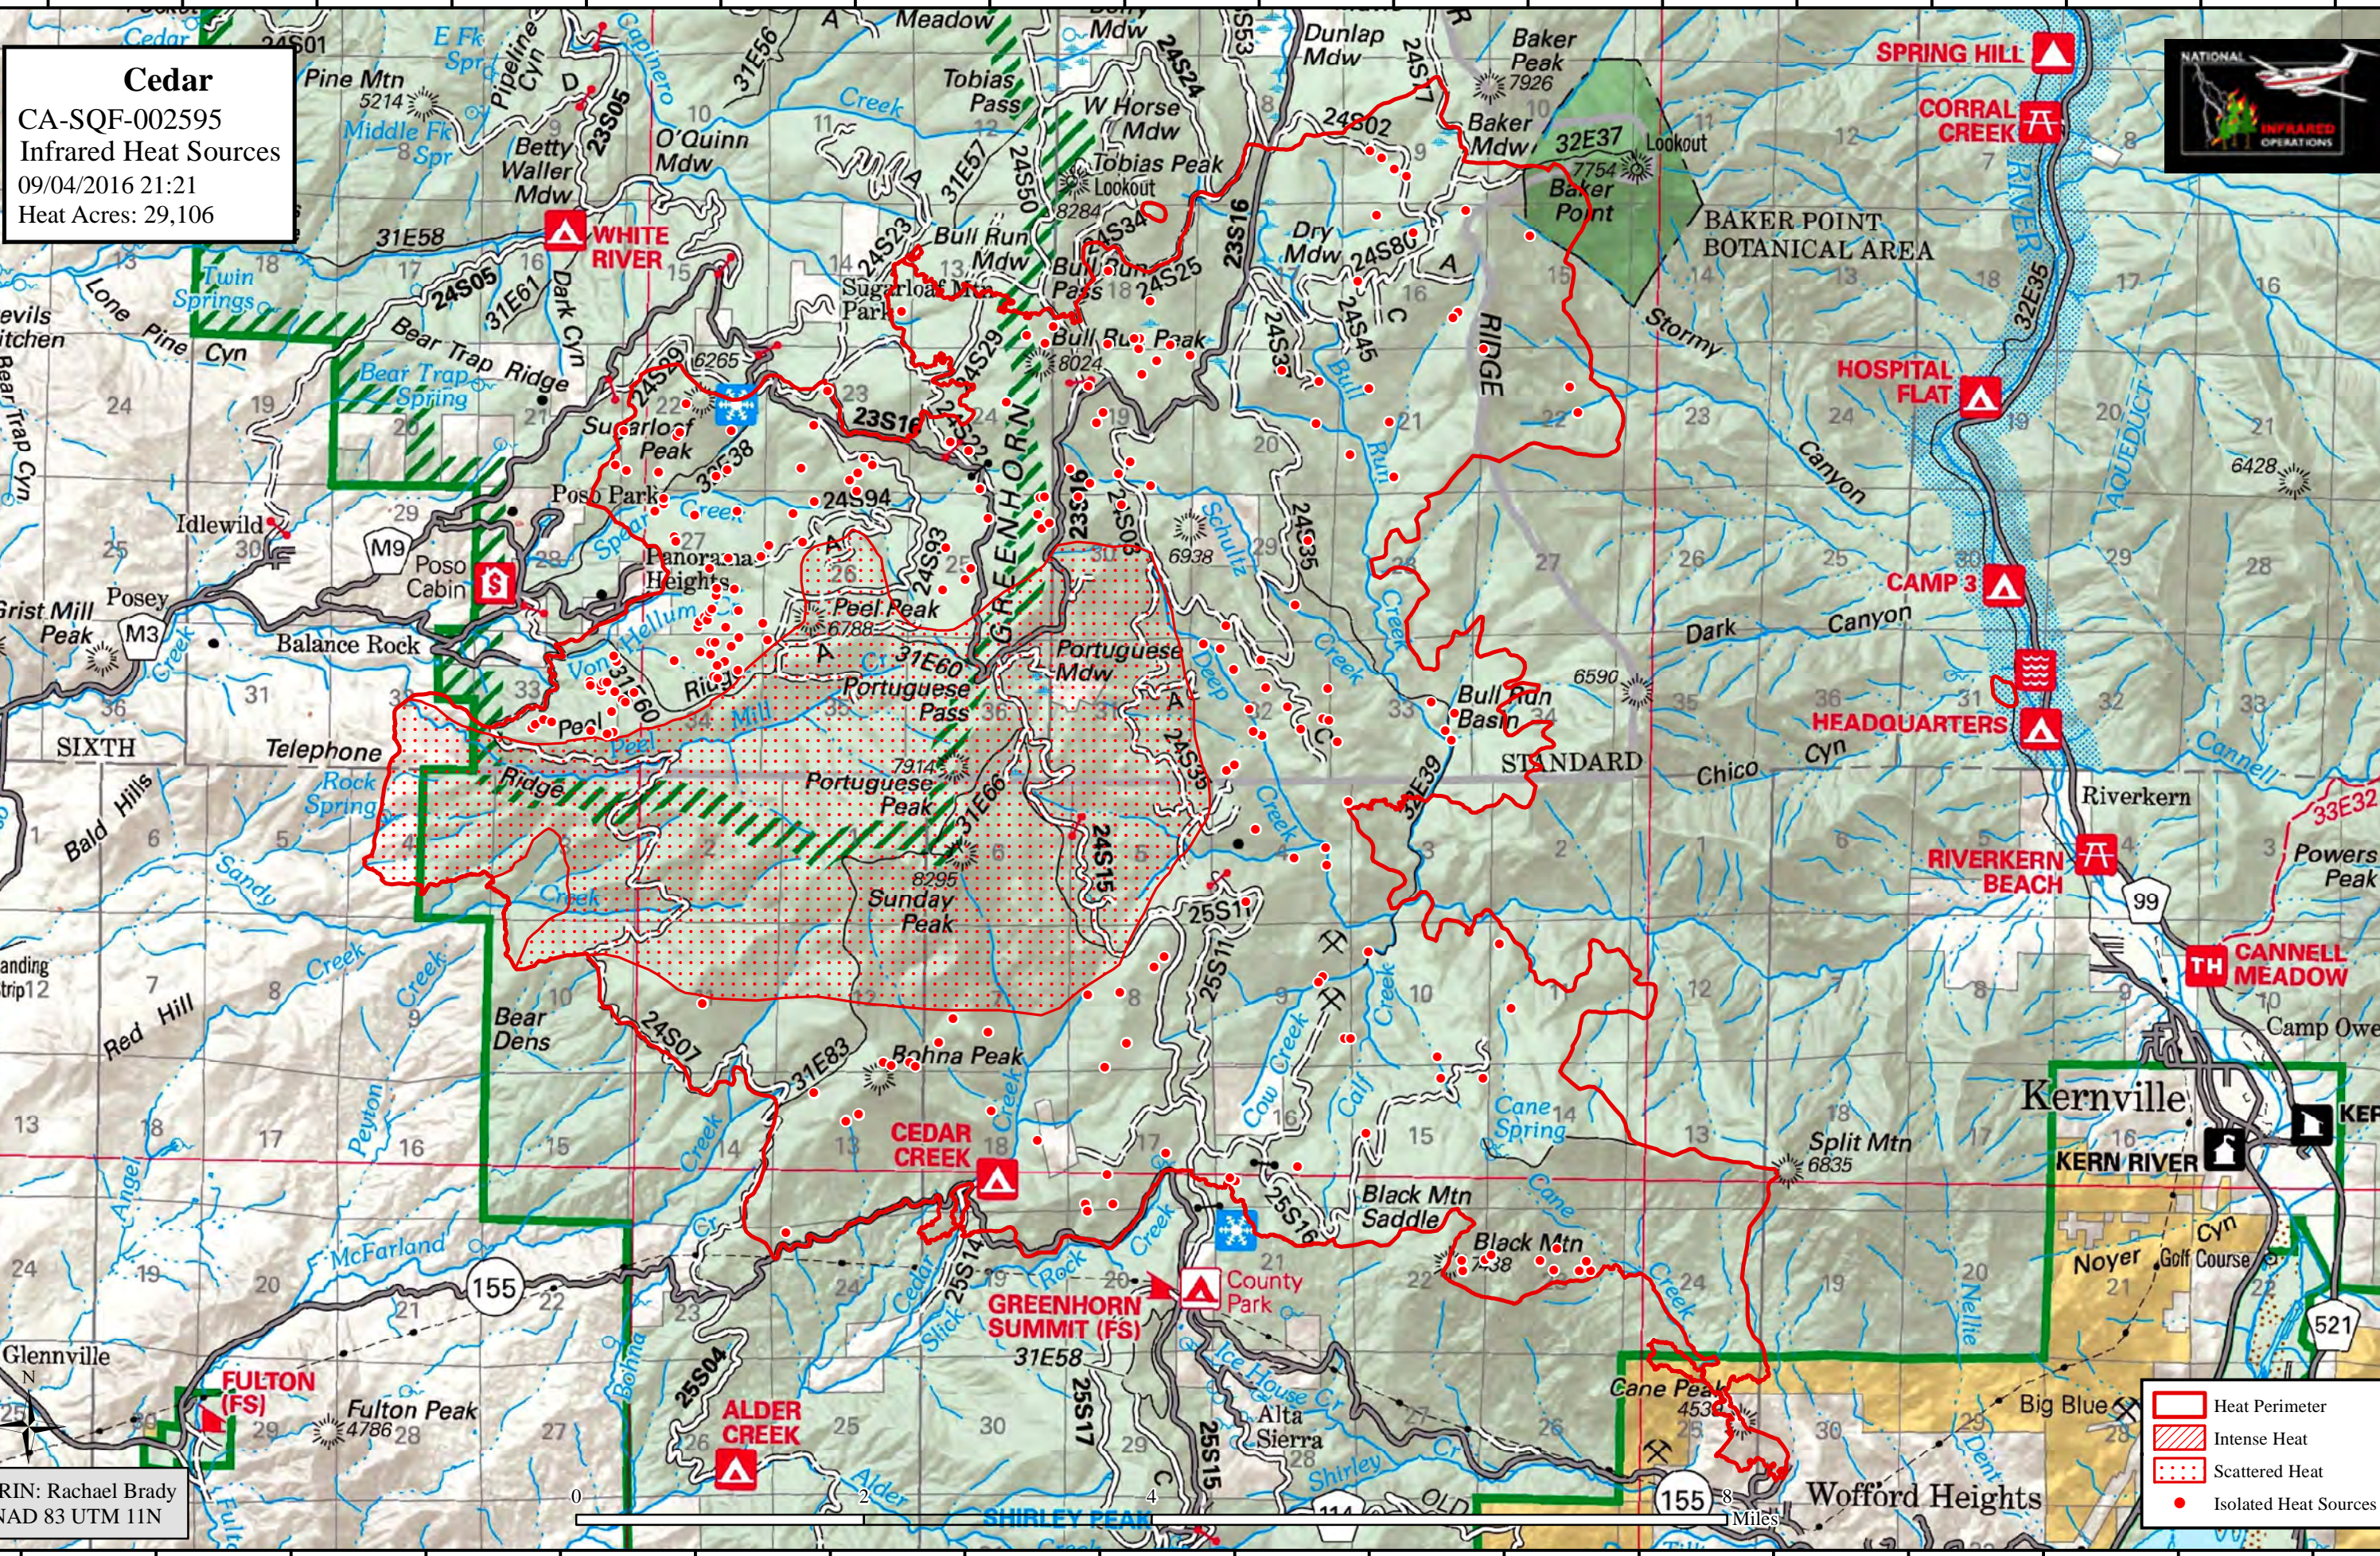

118°42'W 118°41'W 118°40'W 118°39'W 118°38'W 118°37'W 118°36'W 118°35'W 118°34'W 118°33'W 118°32'W 118°31'W 118°30'W 118°29'W 118°28'W 118°27'W 118°26'W 118°25'W

Cedar
CA-SQF-002595
Infrared Heat Sources
09/04/2016 21:21
Heat Acres: 29,106

- Heat Perimeter
- Intense Heat
- Scattered Heat
- Isolated Heat Sources

IRIN: Rachael Brady
NAD 83 UTM 11N

155 Miles