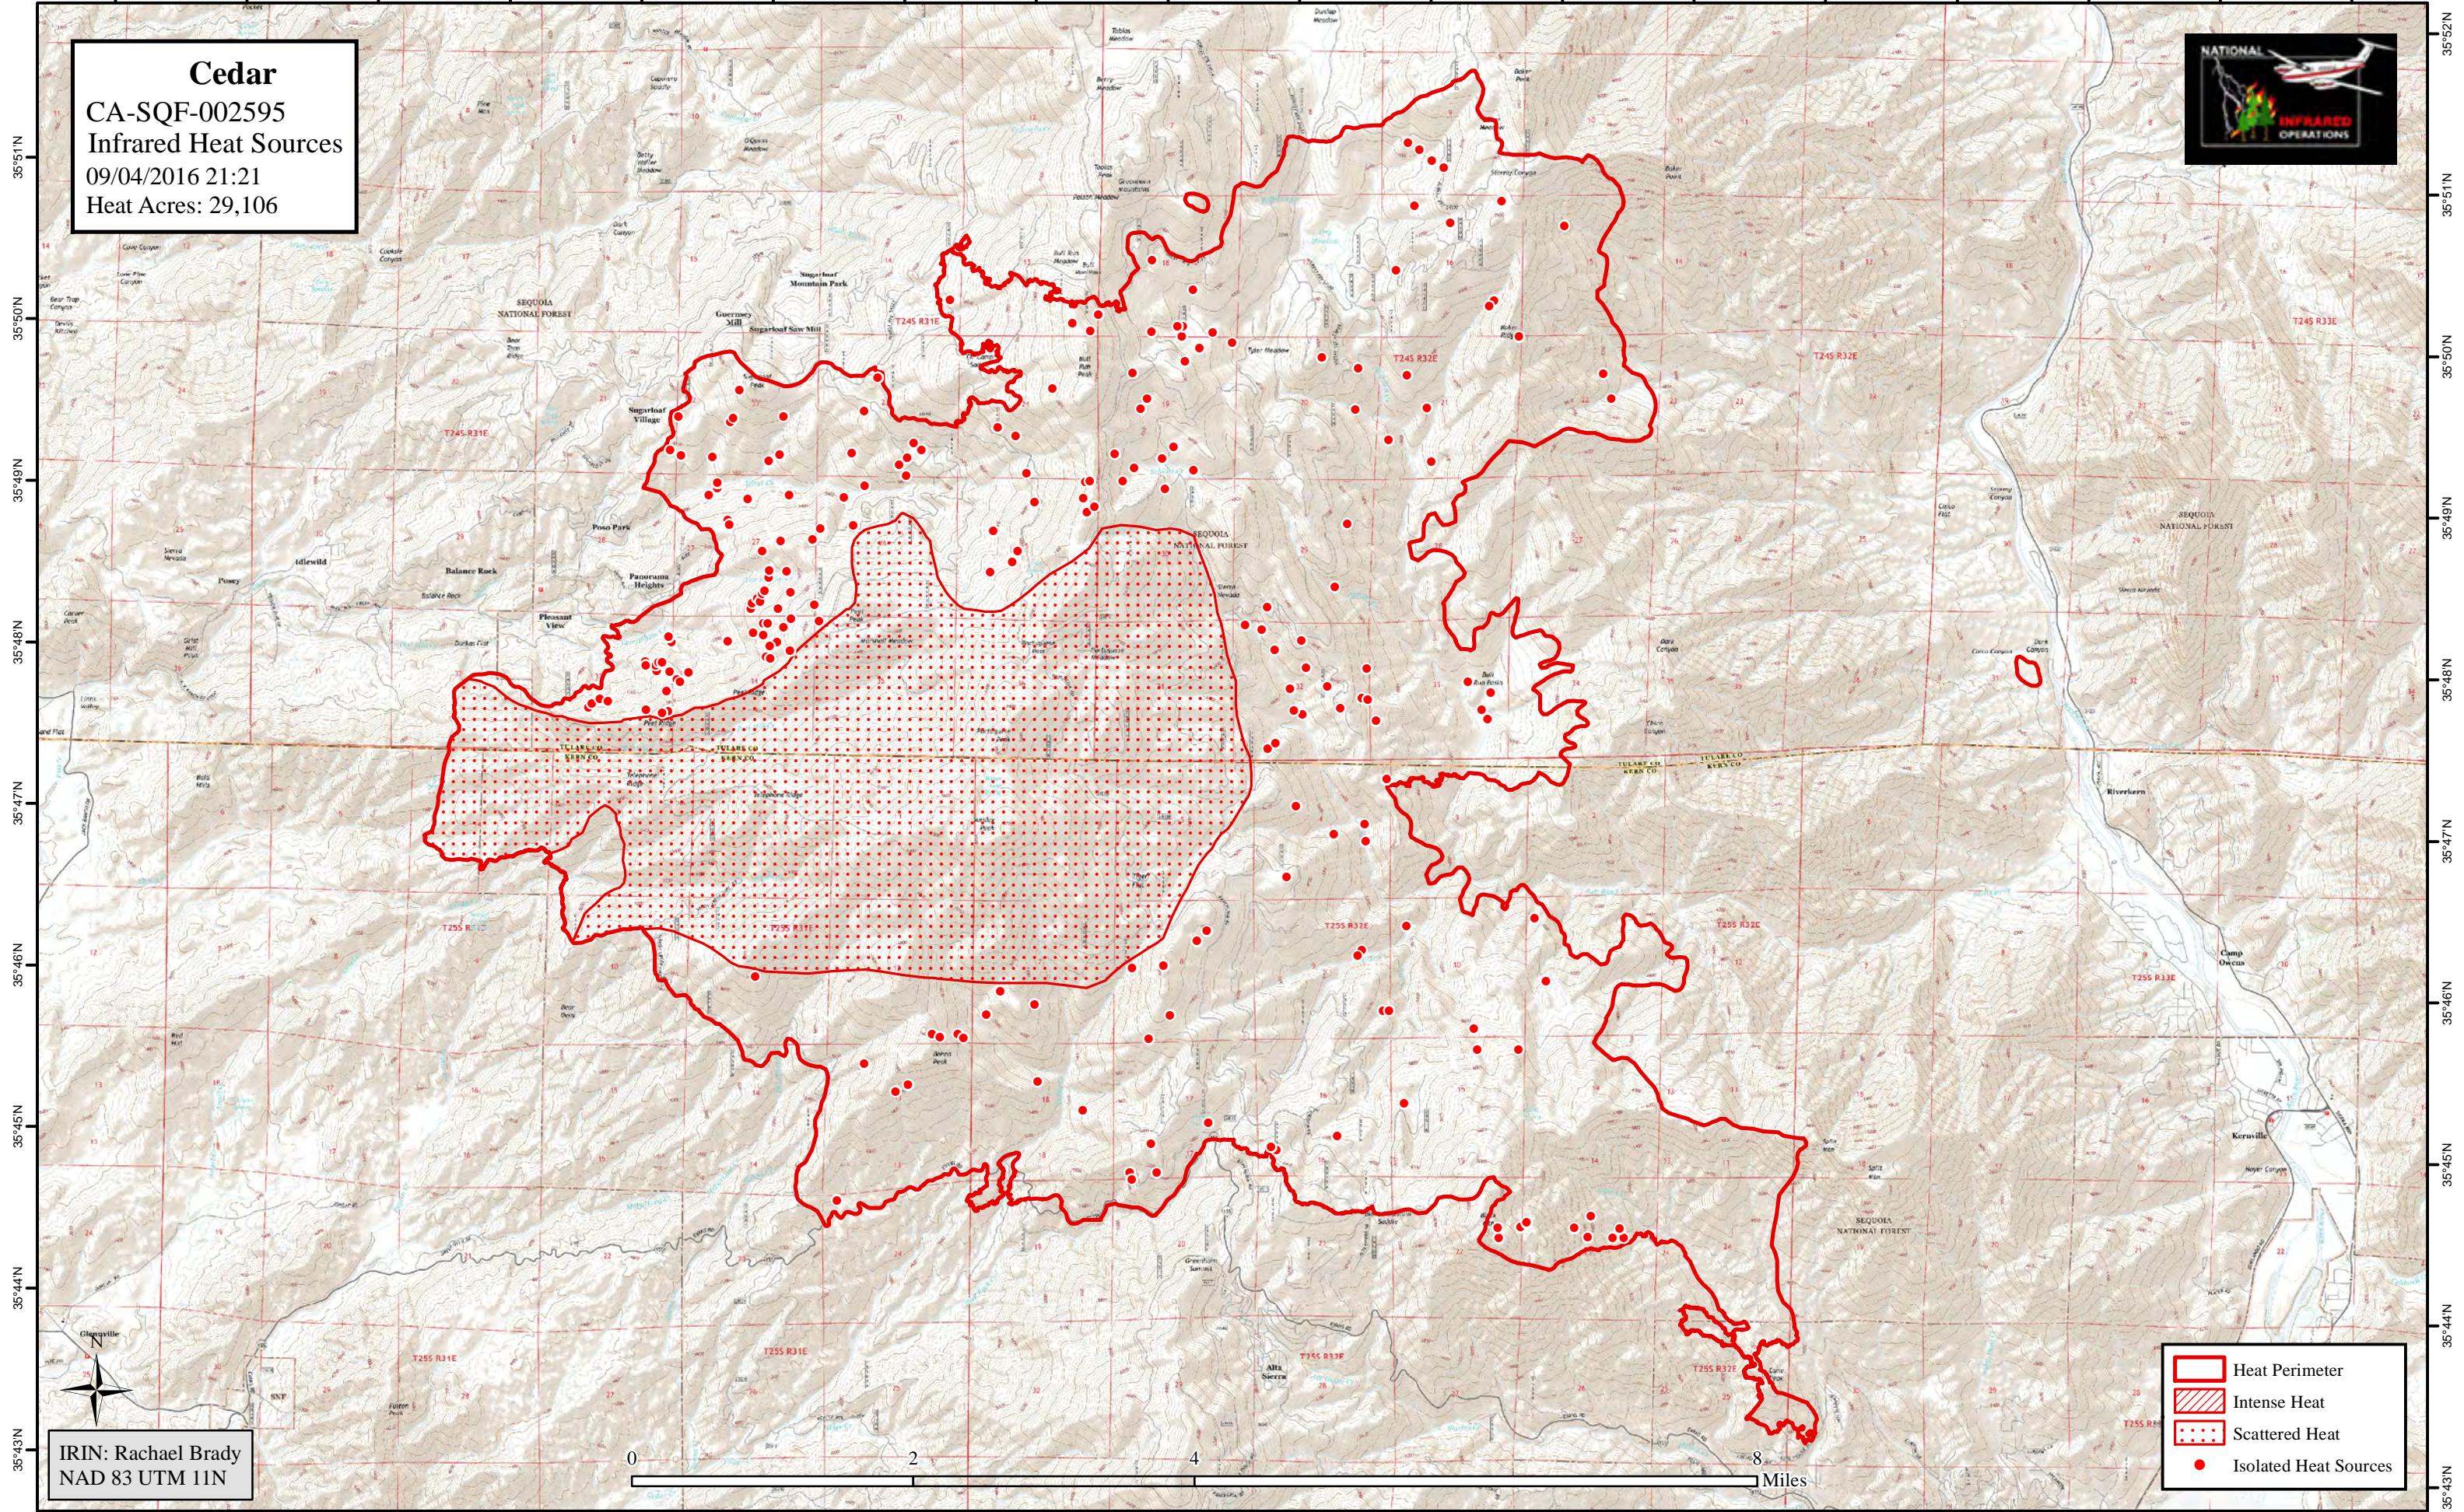

118°42'W 118°41'W 118°40'W 118°39'W 118°38'W 118°37'W 118°36'W 118°35'W 118°34'W 118°33'W 118°32'W 118°31'W 118°30'W 118°29'W 118°28'W 118°27'W 118°26'W 118°25'W

**Cedar**  
CA-SQF-002595  
Infrared Heat Sources  
09/04/2016 21:21  
Heat Acres: 29,106

IRIN: Rachael Brady  
NAD 83 UTM 11N

- Heat Perimeter
- Intense Heat
- Scattered Heat
- Isolated Heat Sources

118°42'W 118°41'W 118°40'W 118°39'W 118°38'W 118°37'W 118°36'W 118°35'W 118°34'W 118°33'W 118°32'W 118°31'W 118°30'W 118°29'W 118°28'W 118°27'W 118°26'W 118°25'W

35°52'N  
35°51'N  
35°50'N  
35°49'N  
35°48'N  
35°47'N  
35°46'N  
35°45'N  
35°44'N  
35°43'N