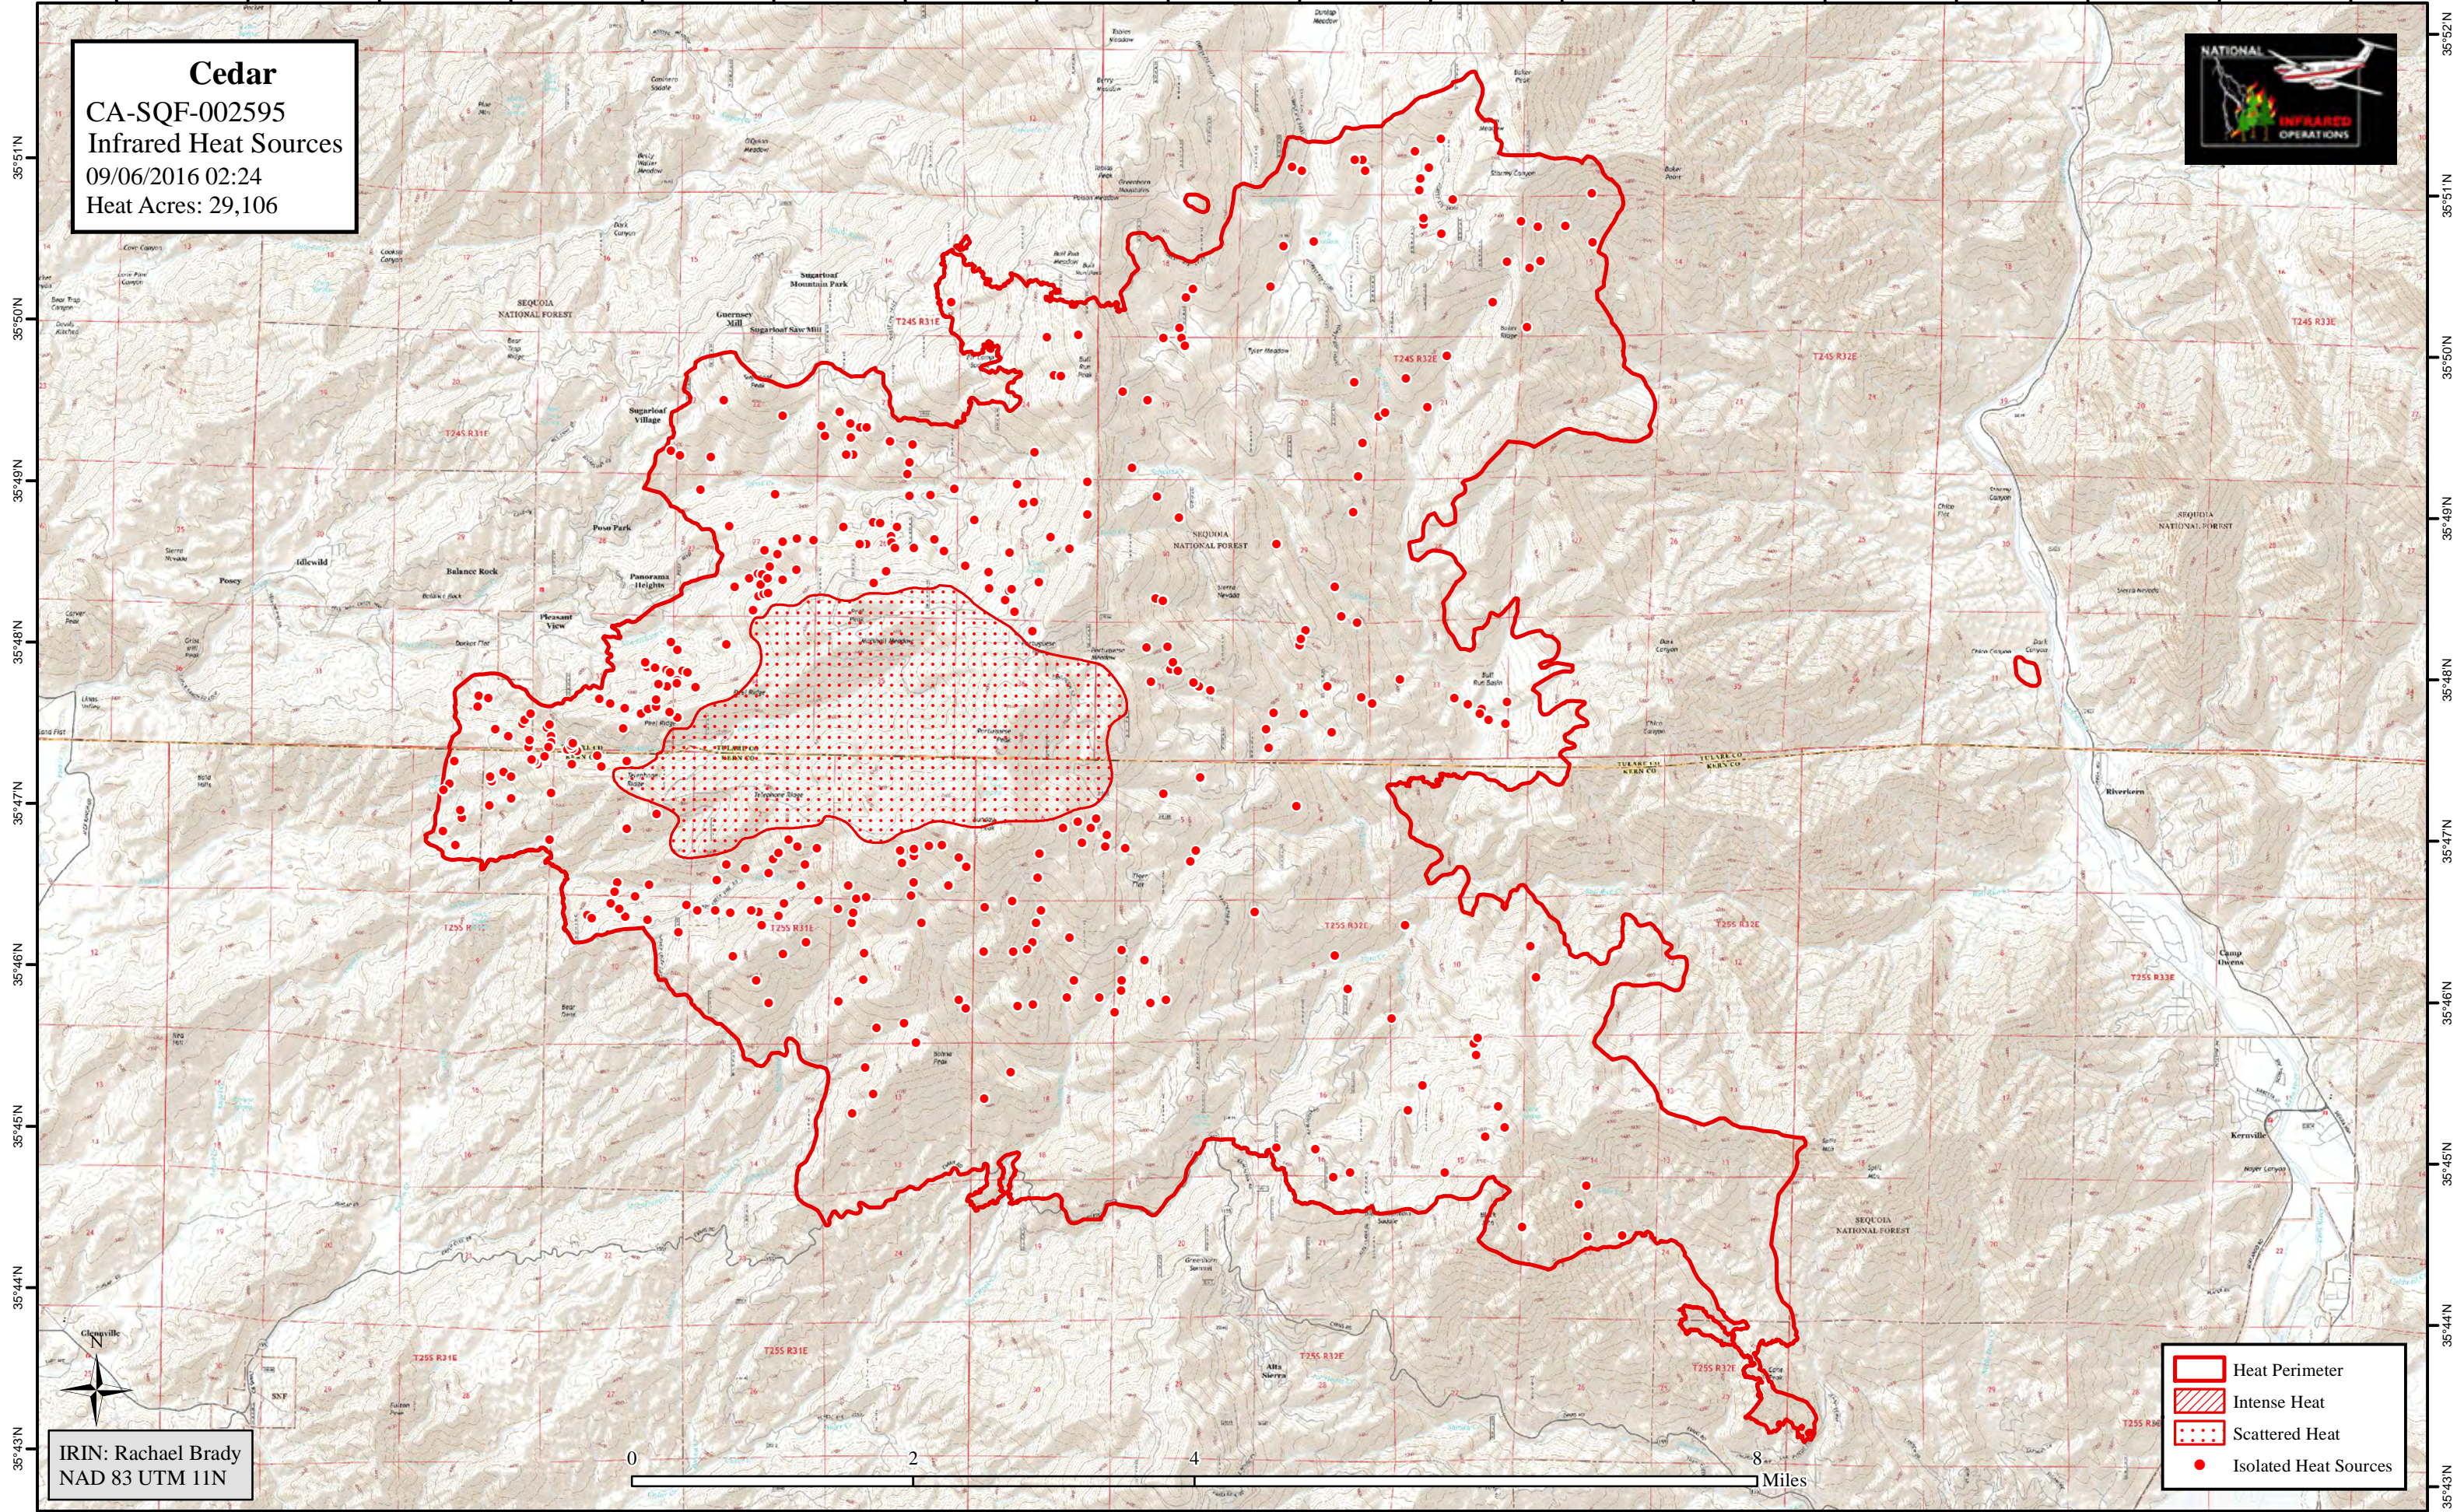

118°42'W 118°41'W 118°40'W 118°39'W 118°38'W 118°37'W 118°36'W 118°35'W 118°34'W 118°33'W 118°32'W 118°31'W 118°30'W 118°29'W 118°28'W 118°27'W 118°26'W 118°25'W

Cedar
CA-SQF-002595
Infrared Heat Sources
09/06/2016 02:24
Heat Acres: 29,106

IRIN: Rachael Brady
NAD 83 UTM 11N

-  Heat Perimeter
-  Intense Heat
-  Scattered Heat
-  Isolated Heat Sources

0 2 4 8 Miles

118°42'W 118°41'W 118°40'W 118°39'W 118°38'W 118°37'W 118°36'W 118°35'W 118°34'W 118°33'W 118°32'W 118°31'W 118°30'W 118°29'W 118°28'W 118°27'W 118°26'W 118°25'W

35°43'N 35°44'N 35°45'N 35°46'N 35°47'N 35°48'N 35°49'N 35°50'N 35°51'N 35°52'N