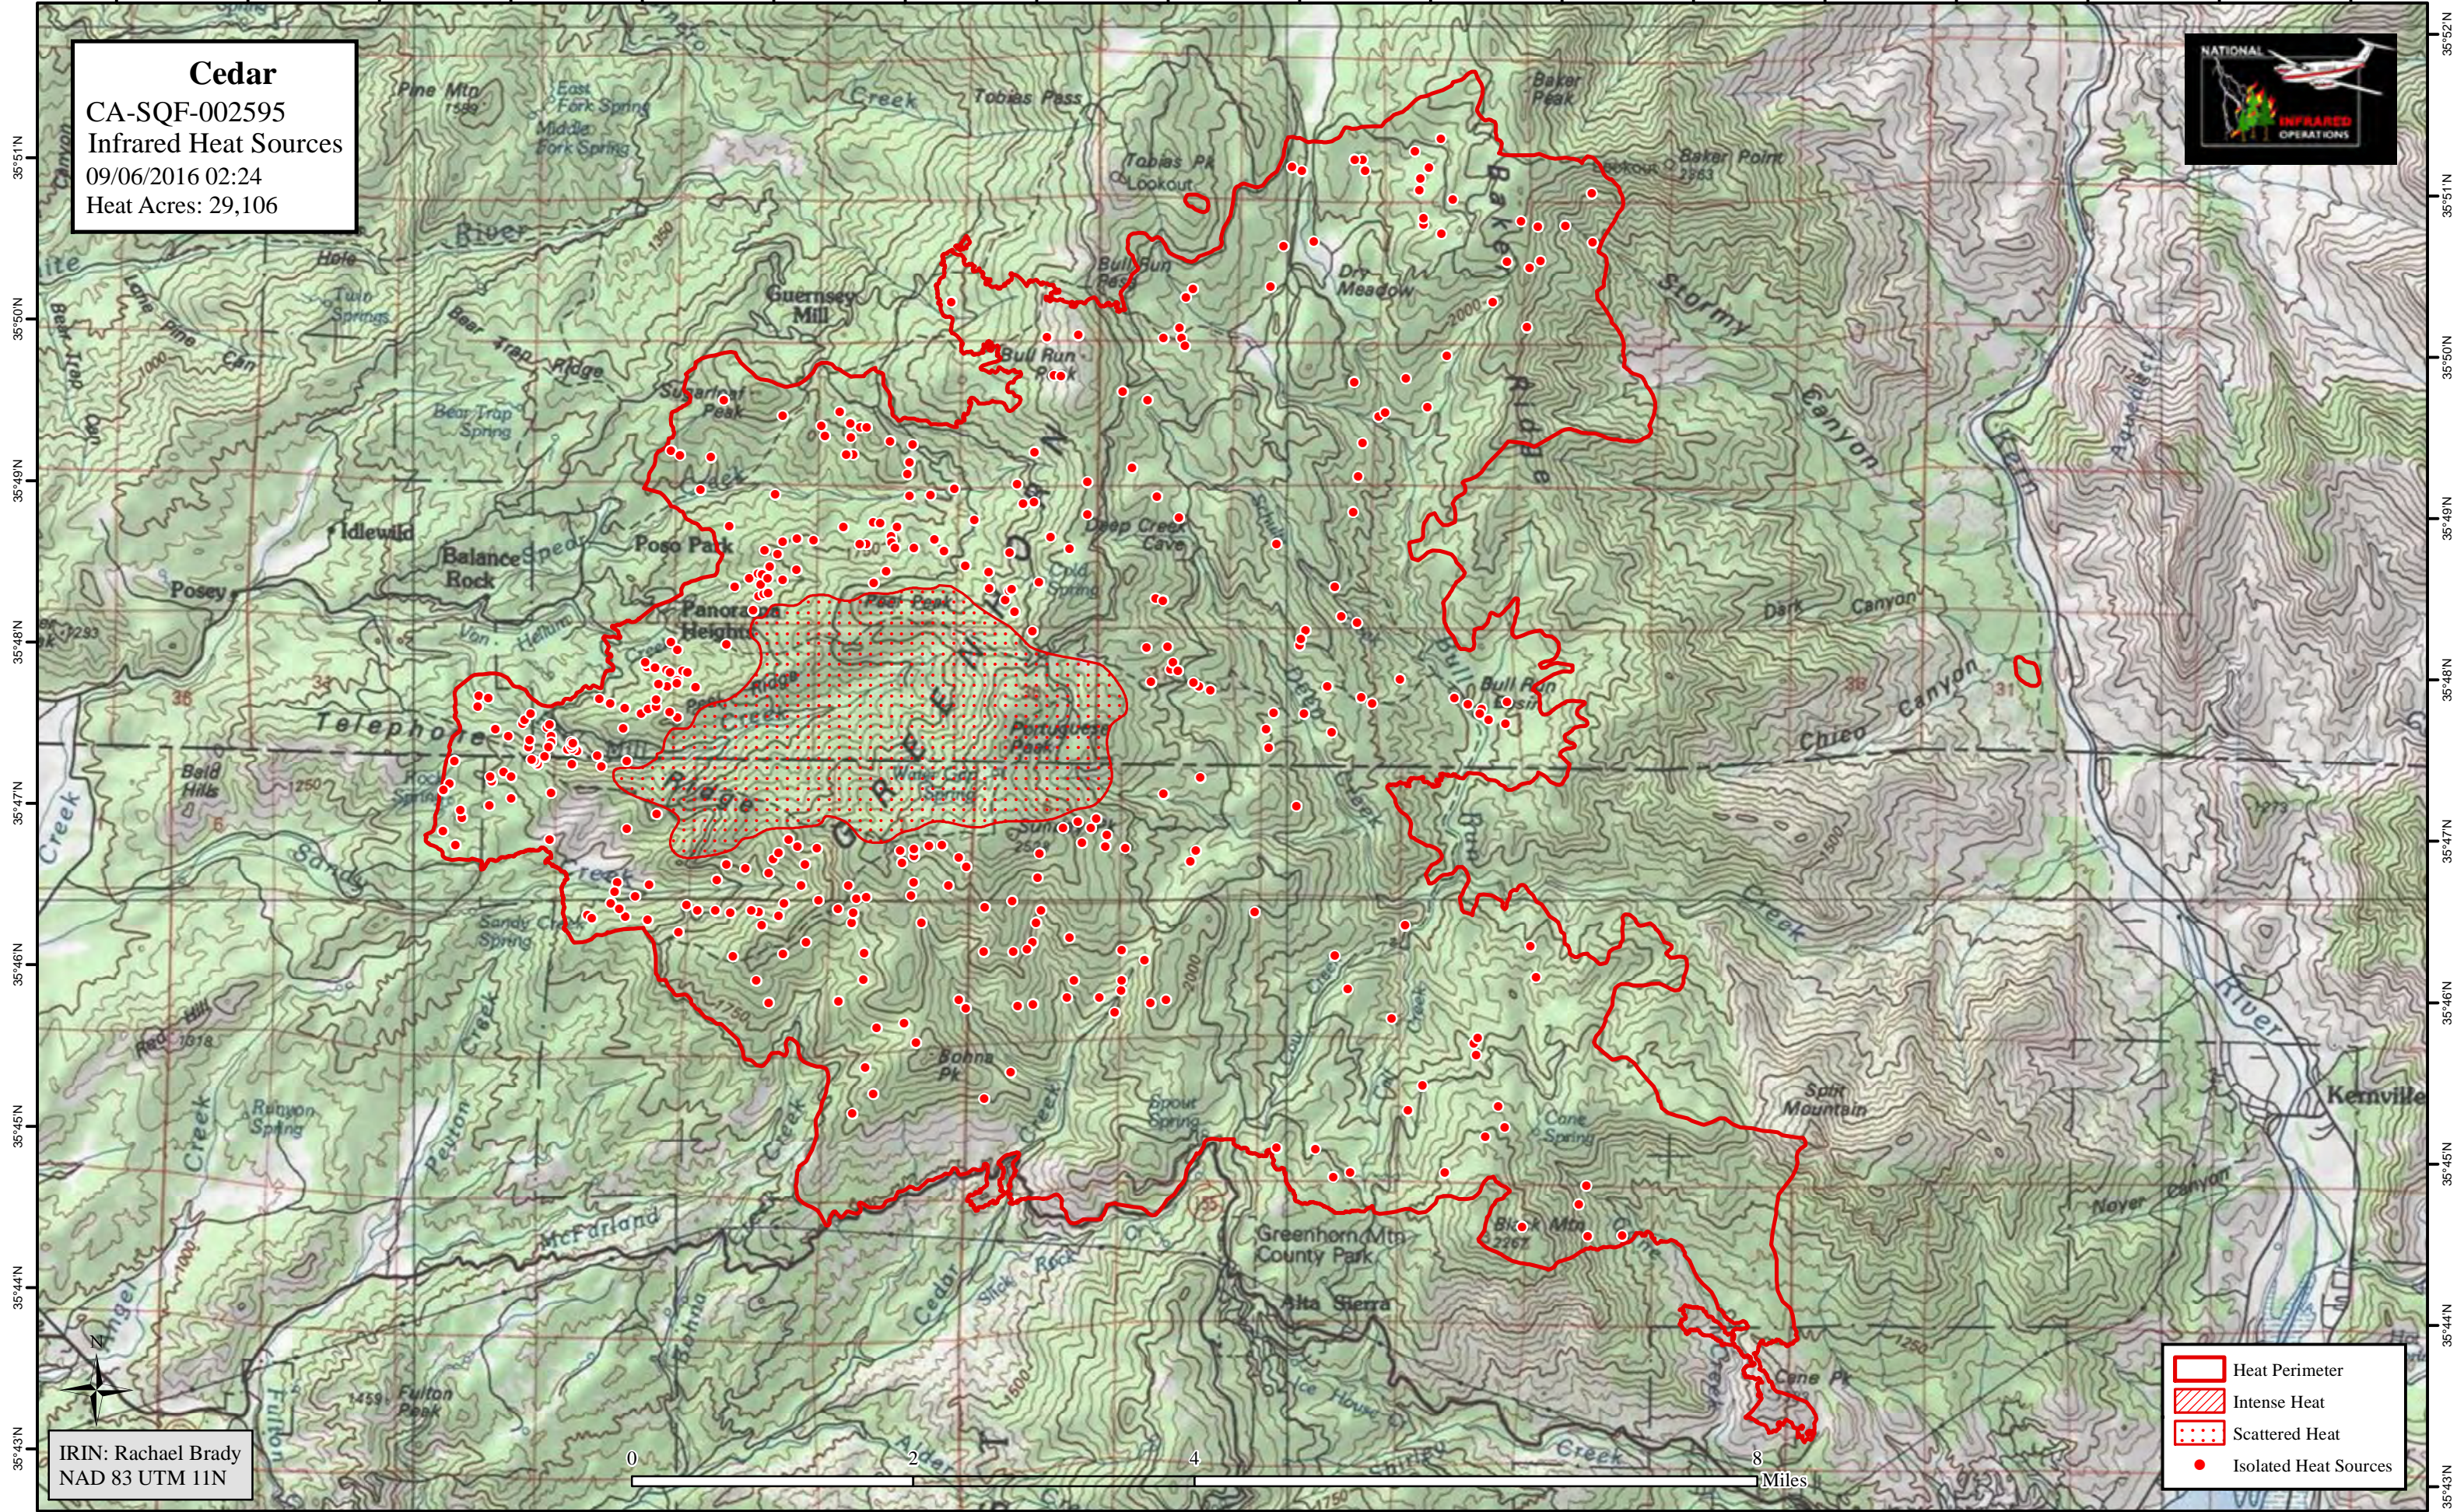

118°42'W 118°41'W 118°40'W 118°39'W 118°38'W 118°37'W 118°36'W 118°35'W 118°34'W 118°33'W 118°32'W 118°31'W 118°30'W 118°29'W 118°28'W 118°27'W 118°26'W 118°25'W

Cedar
CA-SQF-002595
Infrared Heat Sources
09/06/2016 02:24
Heat Acres: 29,106

IRIN: Rachael Brady
NAD 83 UTM 11N

-  Heat Perimeter
-  Intense Heat
-  Scattered Heat
-  Isolated Heat Sources

0 2 4 8 Miles

118°42'W 118°41'W 118°40'W 118°39'W 118°38'W 118°37'W 118°36'W 118°35'W 118°34'W 118°33'W 118°32'W 118°31'W 118°30'W 118°29'W 118°28'W 118°27'W 118°26'W 118°25'W