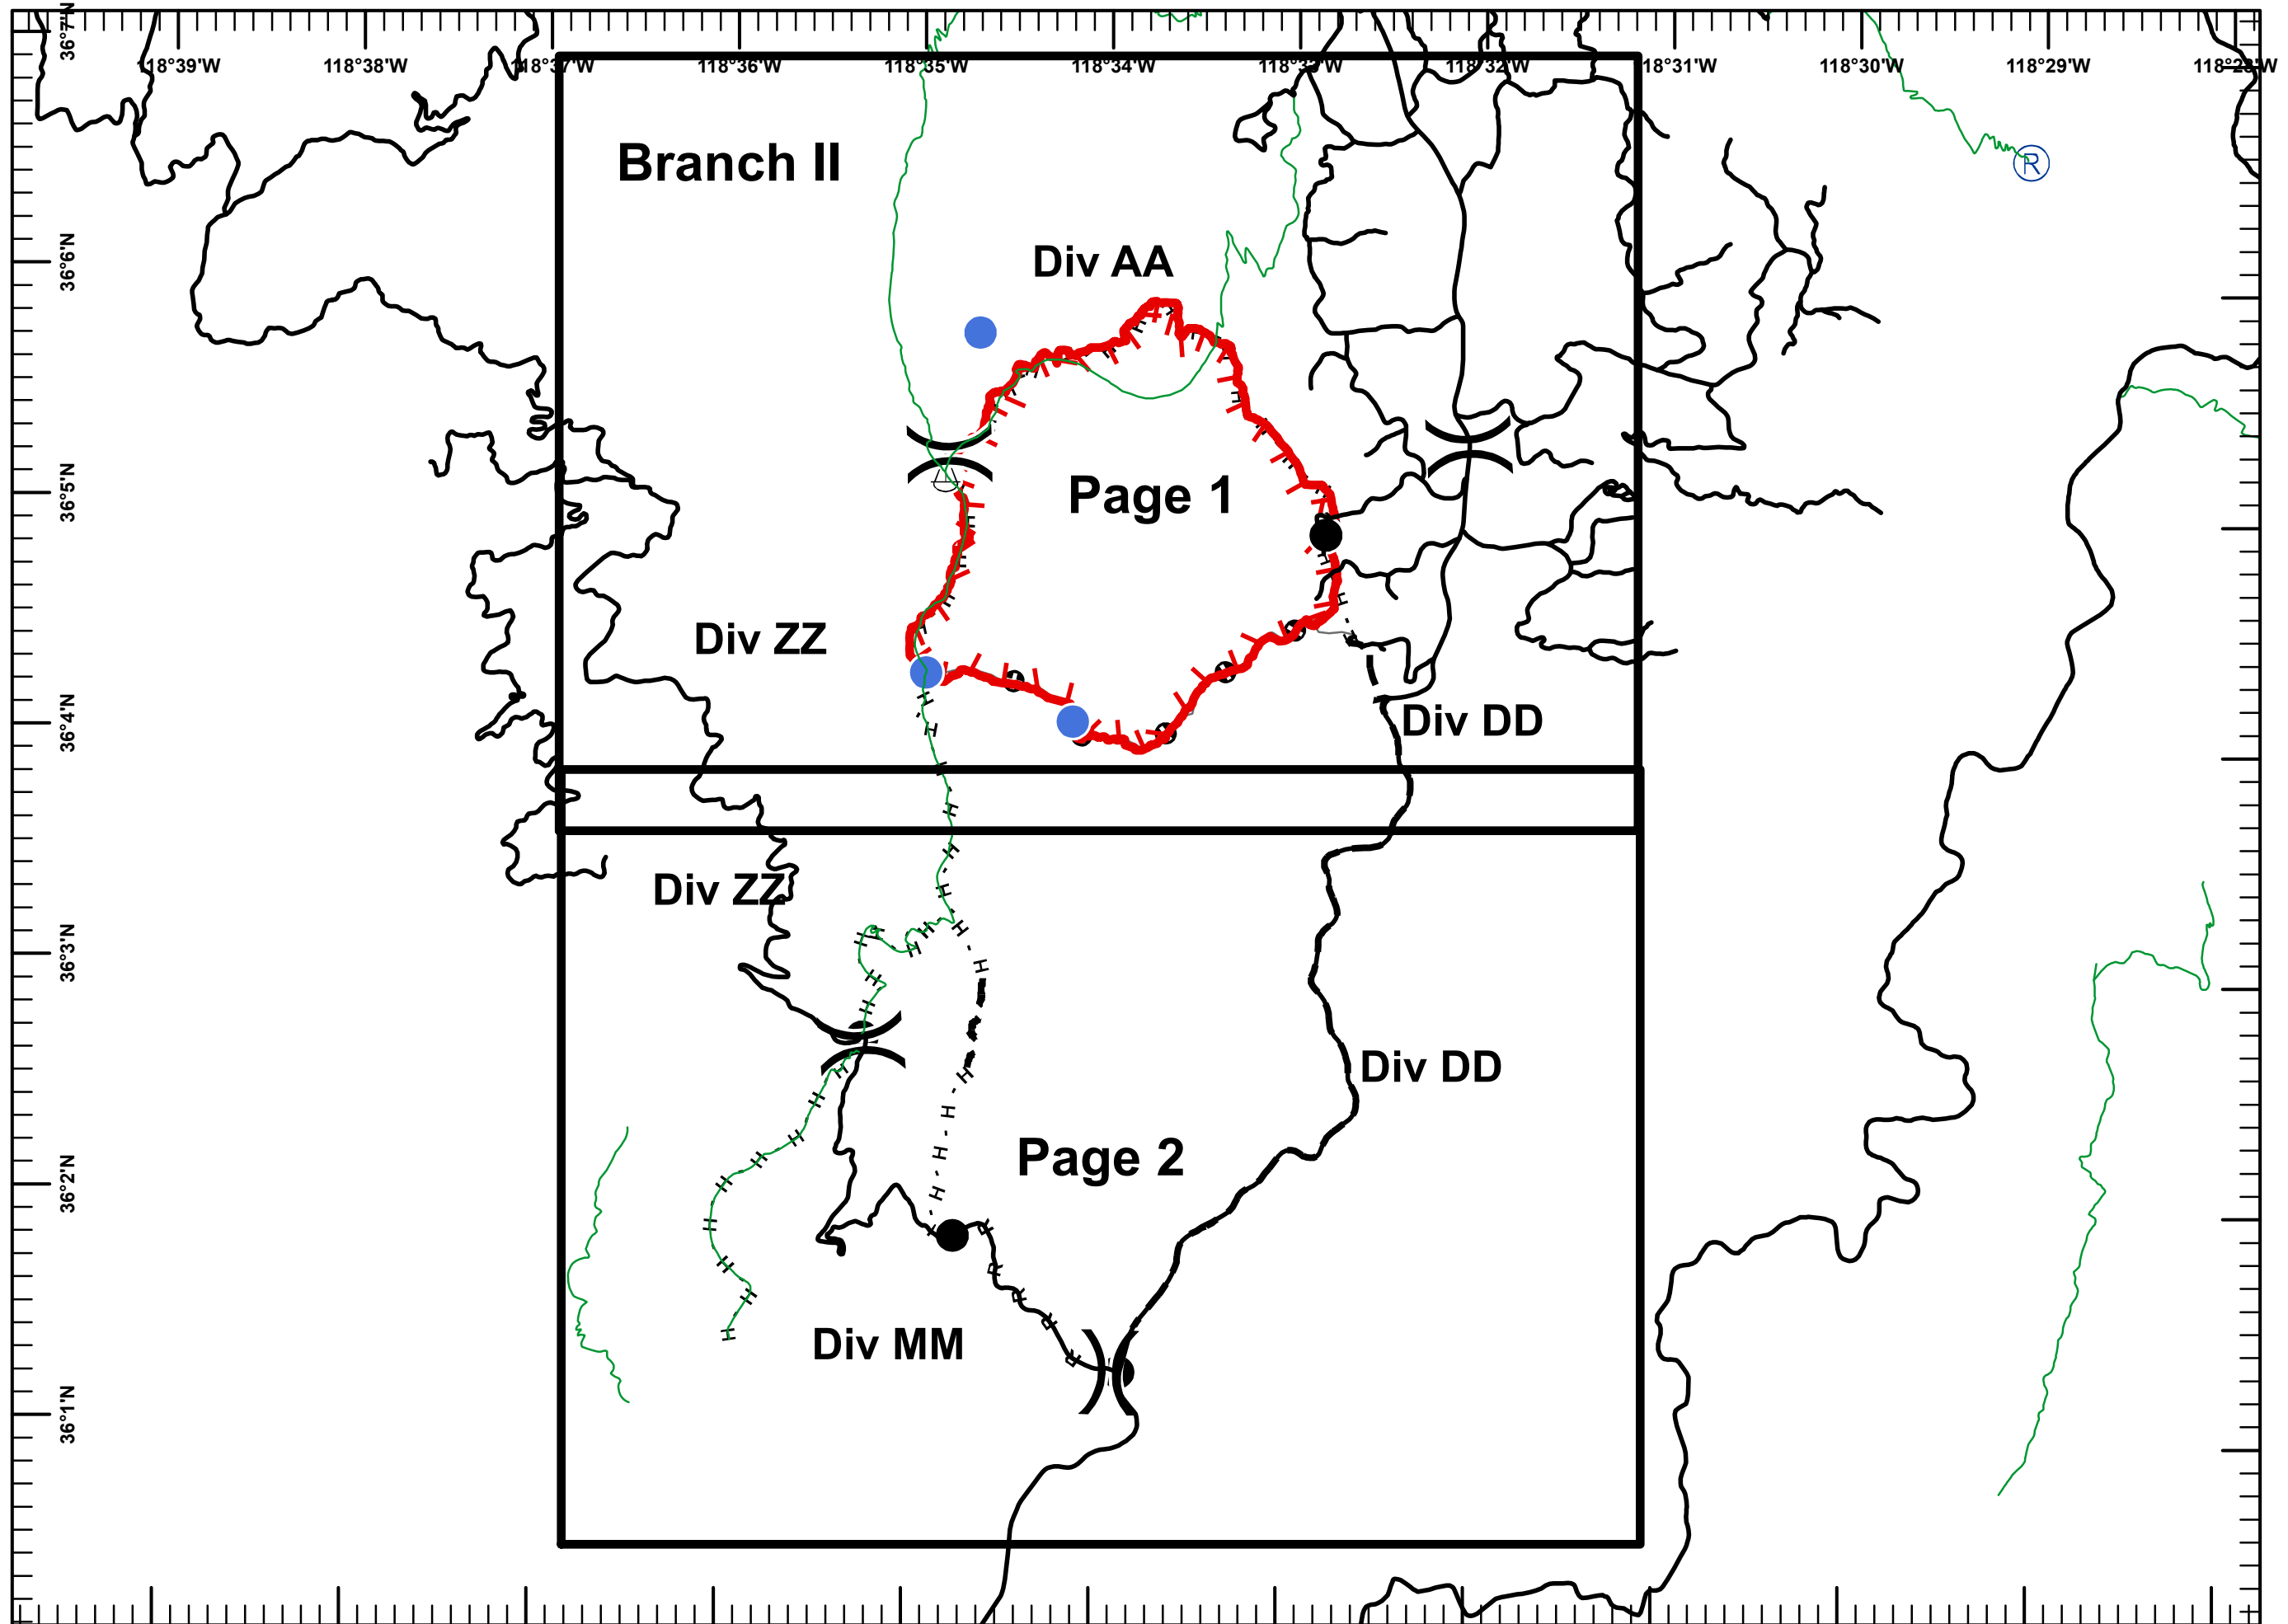

Grid Index Map

SLATE
CA-SQF #3261

Legend

- Division
- Drop Point
- Helispot
- Uncontrolled Fire Edge
- Completed Line
- Completed Line
- Sling Site
- Roads
- Trails
- Check Line
- Repeater

CCIMT
October 27, 2016
0700 Hours

SLATE
CA-SQF #3261
10/27/16

Legend

- Division
- Drop Point
- Helispot
- Uncontrolled Fire Edge
- Completed Line
- Road as Completed Line
- Completed Line
- Sling Site
- Roads
- Trails
- Check Line
- Slate Mtn Botanic SIA

Miles

CCIMT
October 27, 2016
0700 Hours

SLATE
CA-SQF #3261
10/27/16

Legend

- Division
- Drop Point
- Helispot
- Uncontrolled Fire Edge
- Completed Line
- Road as Completed Line
- Completed Line
- Sling Site
- Roads
- Trails
- Check Line
- Slate Mtn Botanic SIA

Jacobson Pilot Map

Slate Pilot Map