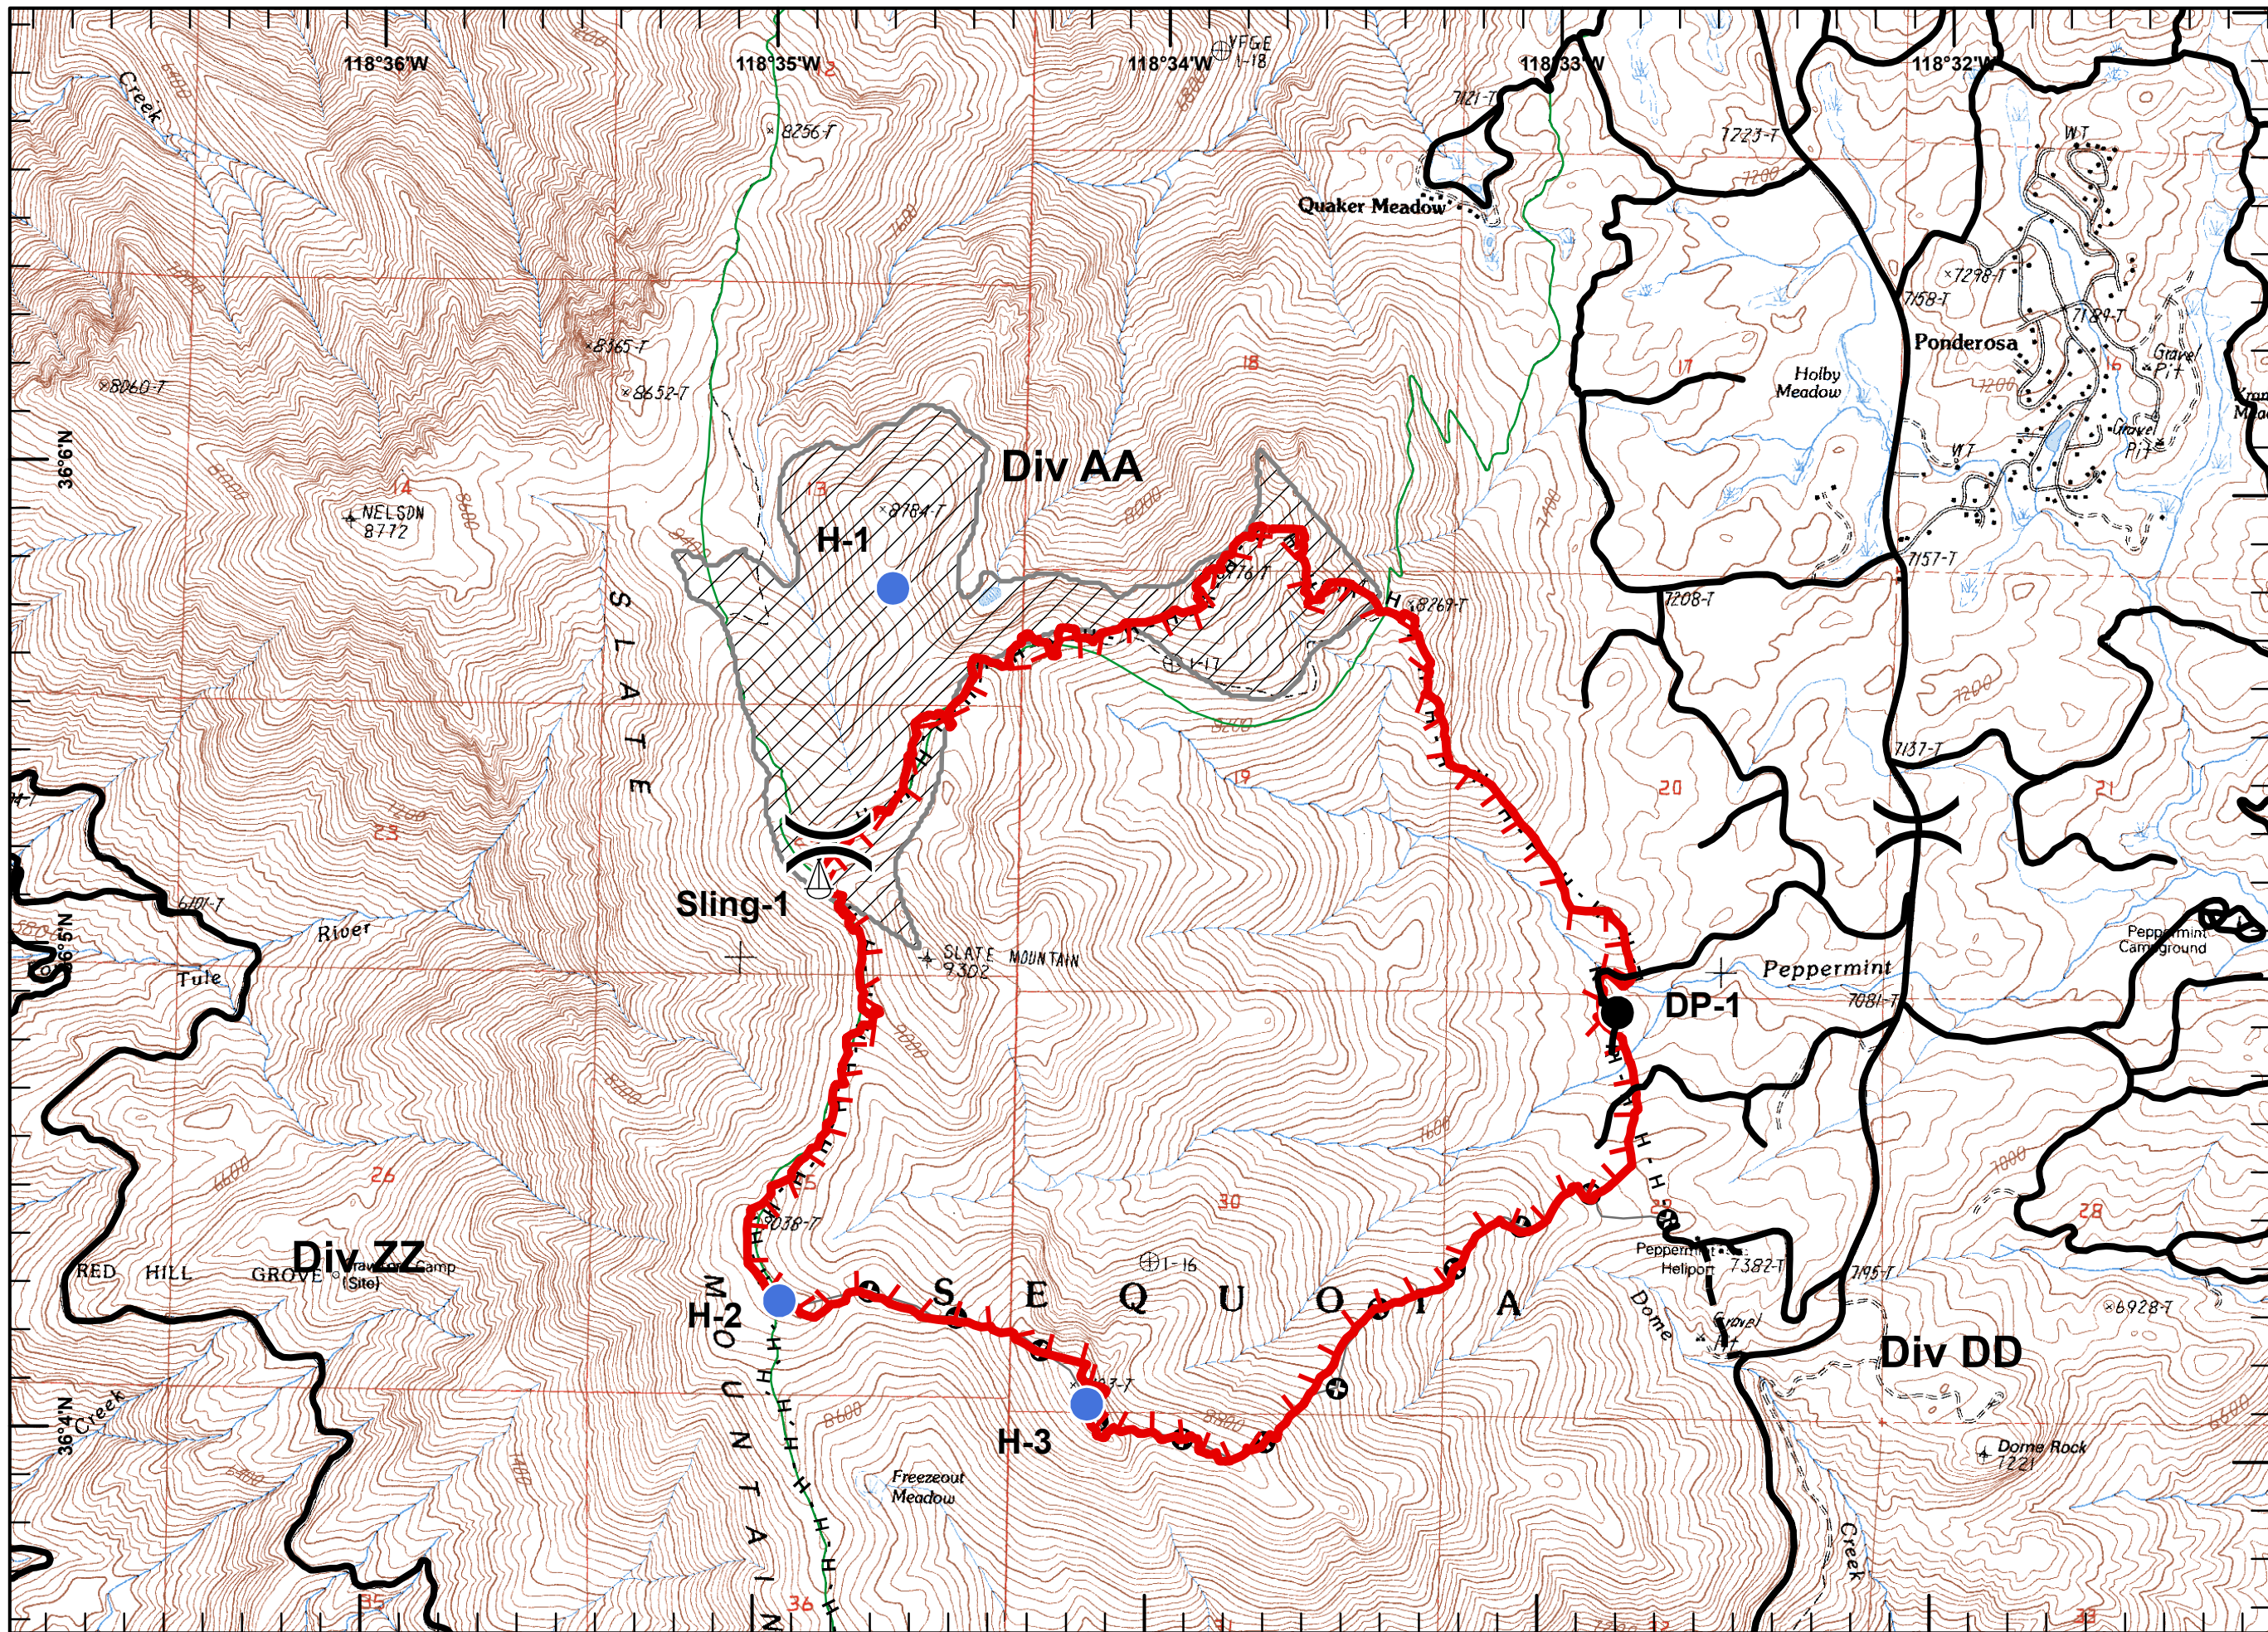

Grid Index Map

SLATE
CA-SQF #3261

Legend

- Division
- Drop Point
- Helispot
- Uncontrolled Fire Edge
- Completed Line
- Completed Line
- Sling Site
- Roads
- Trails
- Check Line
- Repeater

CCIMT
October 27, 2016
0700 Hours

SLATE
CA-SQF #3261
10/27/16

Legend

- Division
- Drop Point
- Helispot
- Uncontrolled Fire Edge
- Completed Line
- Road as Completed Line
- Completed Line
- Sling Site
- Roads
- Trails
- Check Line
- Slate Mtn Botanic SIA

Miles

CCIMT
October 27, 2016
0700 Hours

SLATE
CA-SQF #3261
10/27/16

Legend

- Division
- Drop Point
- Helispot
- Uncontrolled Fire Edge
- Completed Line
- Road as Completed Line
- Completed Line
- Sling Site
- Roads
- Trails
- Check Line
- Slate Mtn Botanic SIA

Jacobson Pilot Map

Slate Pilot Map