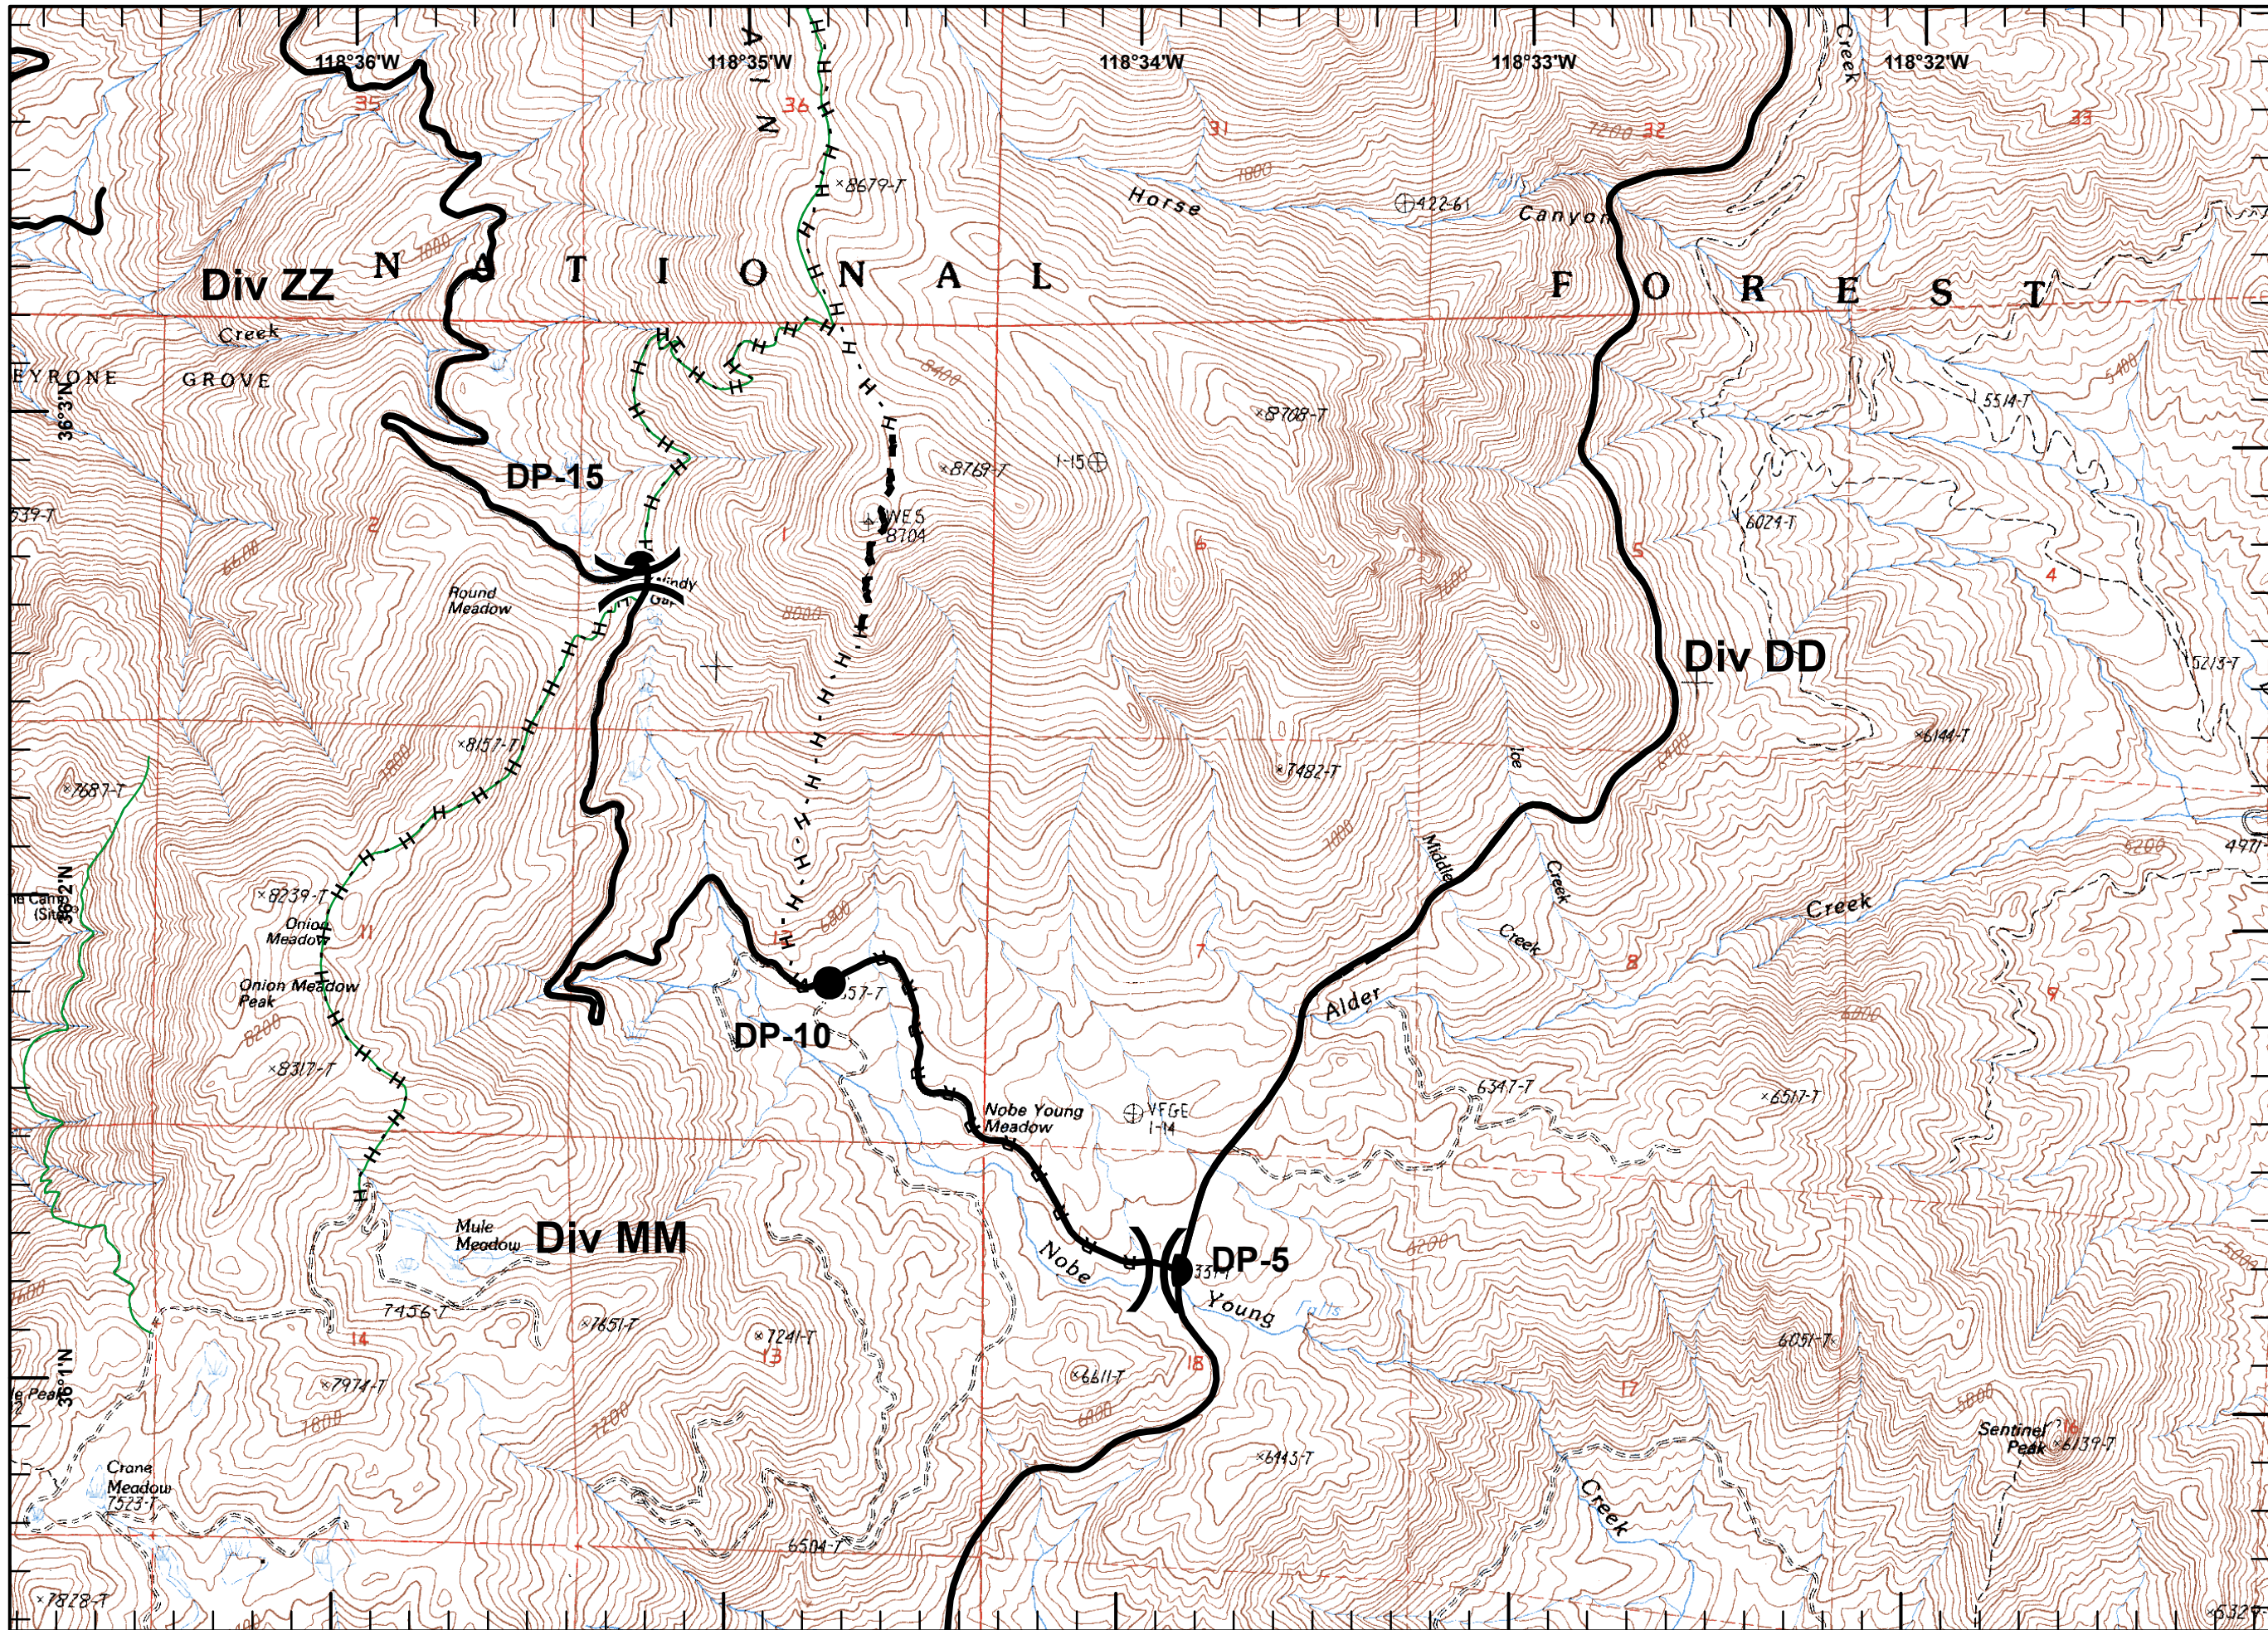

Legend

- Division
- Drop Point
- Helispot
- Uncontrolled Fire Edge
- Completed Line
- Road as Completed Line
- Completed Line
- Sling Site
- Roads
- Trails
- Check Line
- Slate Mtn Botanic SIA

Miles

CCIMT
October 27, 2016
0700 Hours