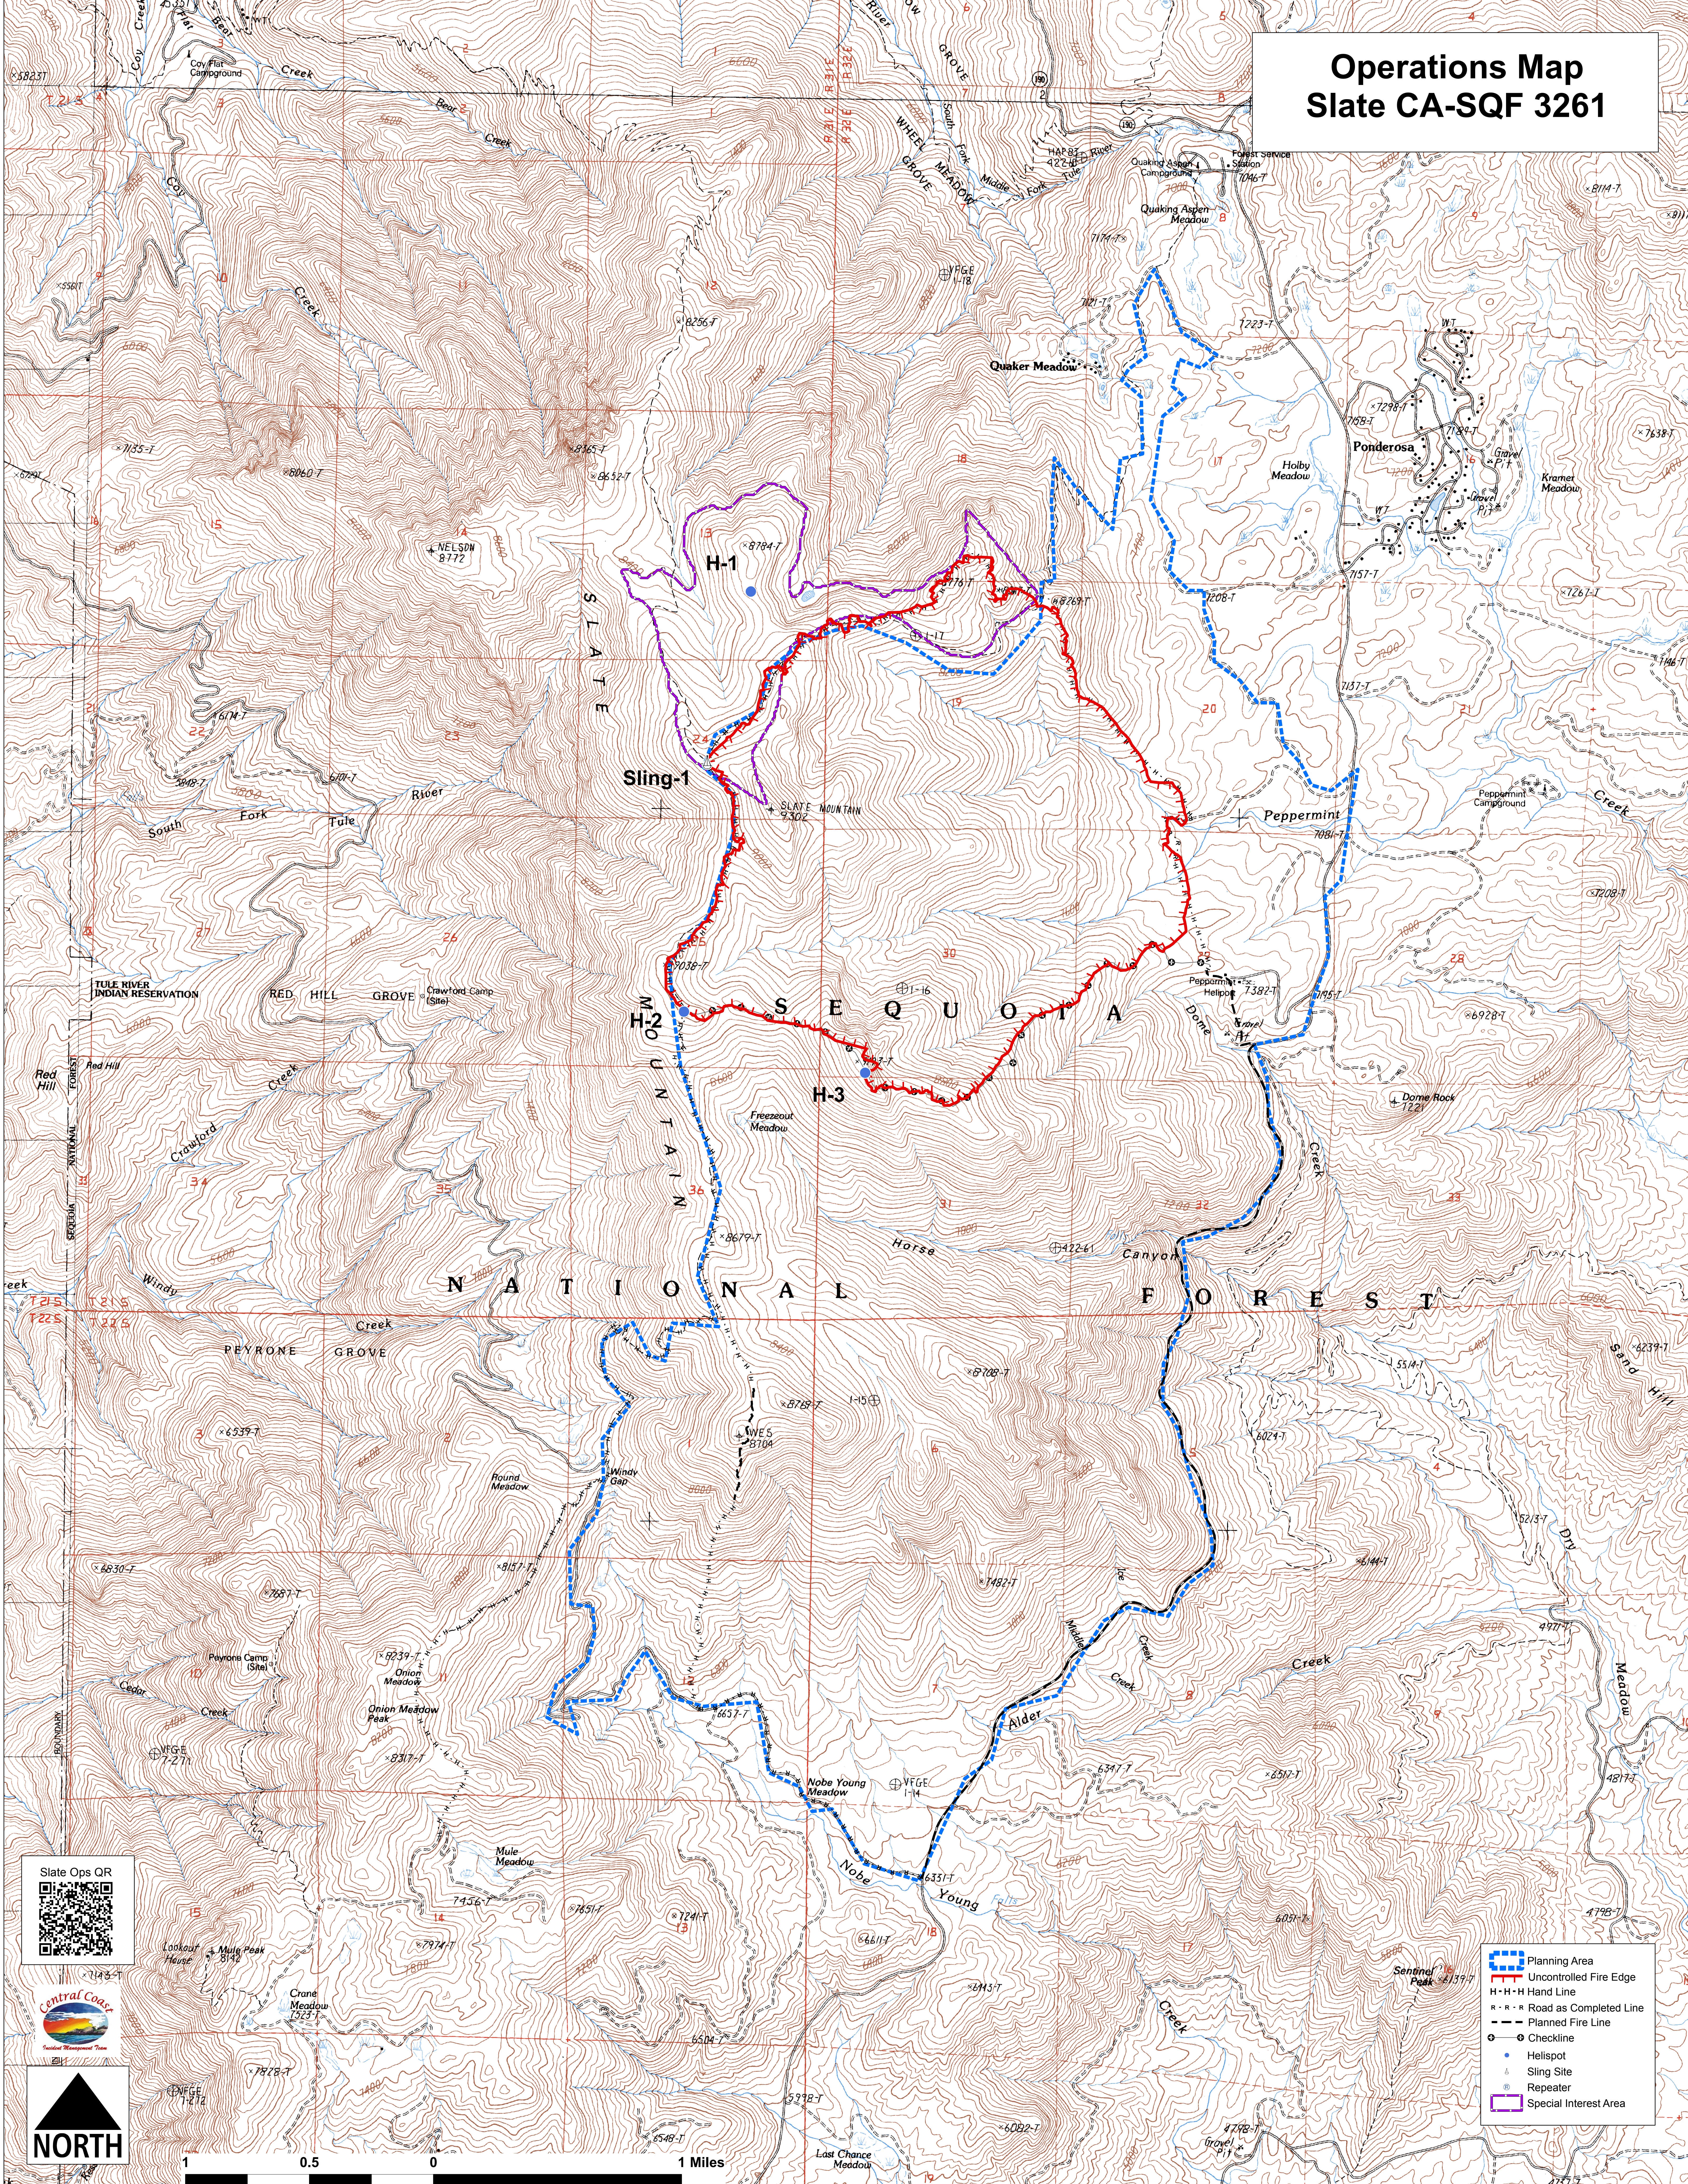

Operations Map Slate CA-SQF 3261

H-1

Sling-1

H-2

H-3

NATIONAL FOREST

S L A T E

S E Q U O I A

N A T I O N A L F O R E S T

Slate Ops QR

1 0.5 0 1 Miles

- Planning Area
- Uncontrolled Fire Edge
- Hand Line
- Road as Completed Line
- Planned Fire Line
- Checkline
- Helispot
- Sling Site
- Repeater
- Special Interest Area