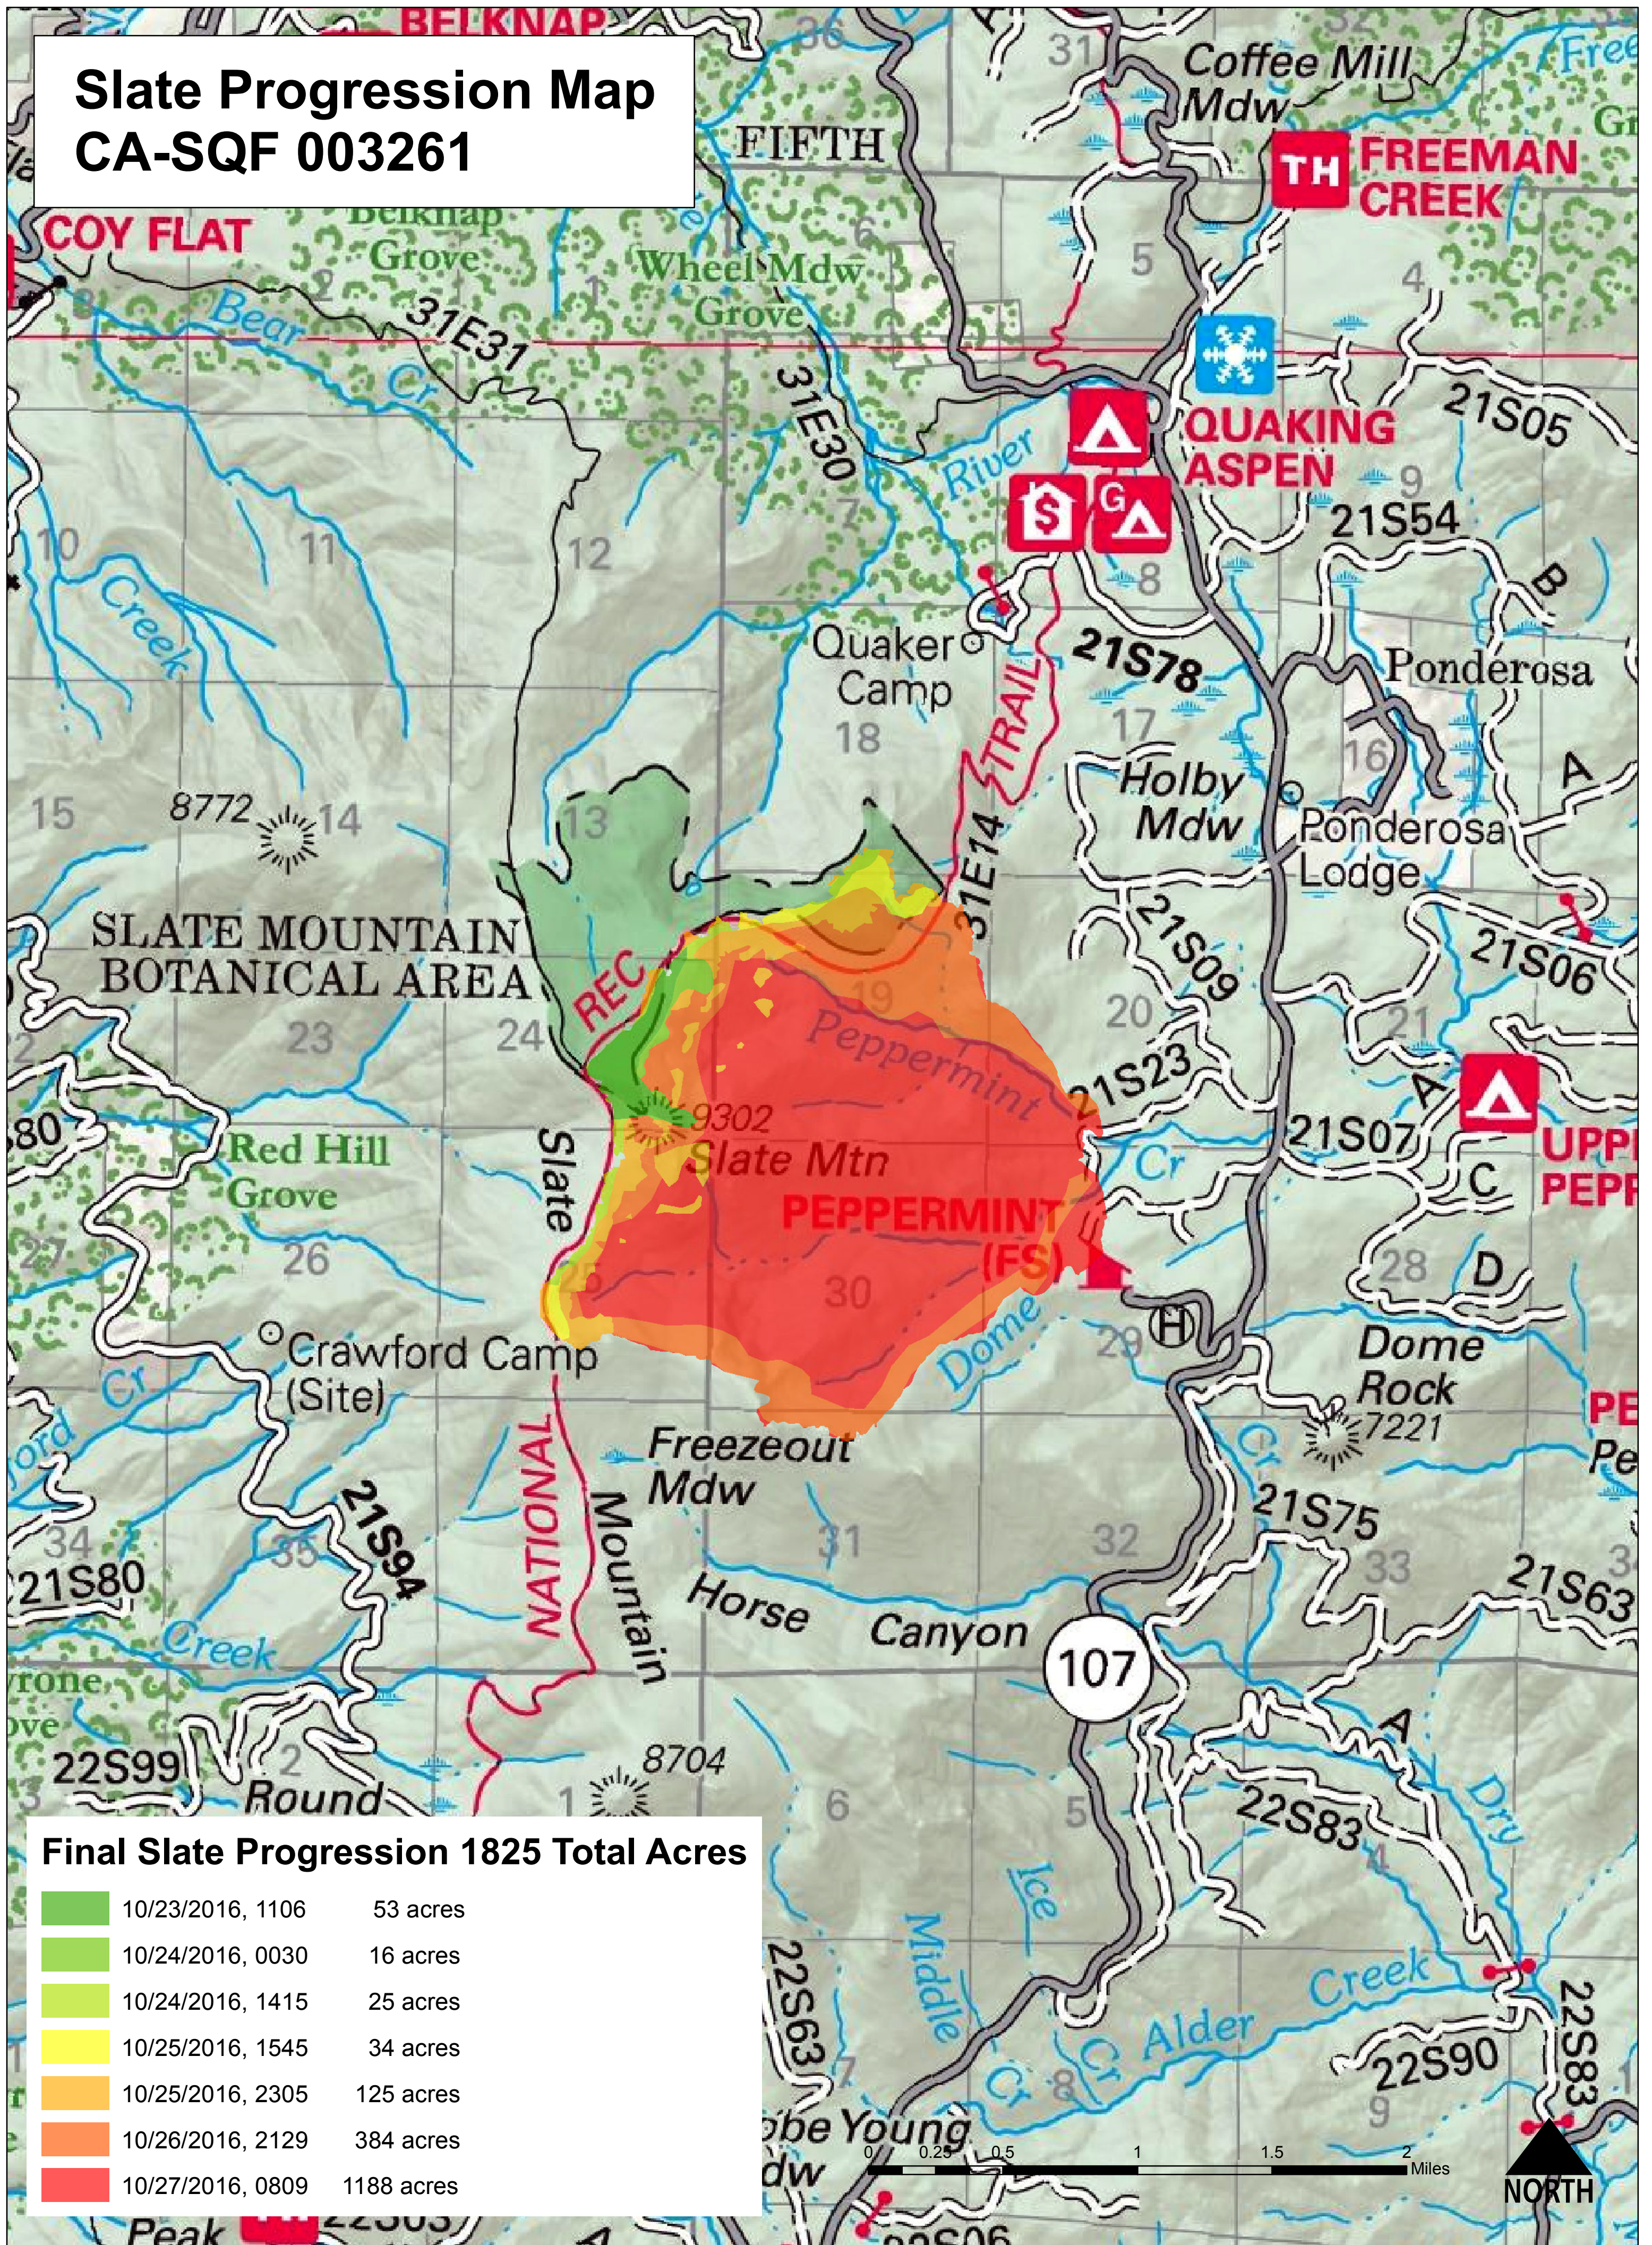

# Slate Progression Map CA-SQF 003261

## Final Slate Progression 1825 Total Acres

	10/23/2016, 1106	53 acres
	10/24/2016, 0030	16 acres
	10/24/2016, 1415	25 acres
	10/25/2016, 1545	34 acres
	10/25/2016, 2305	125 acres
	10/26/2016, 2129	384 acres
	10/27/2016, 0809	1188 acres