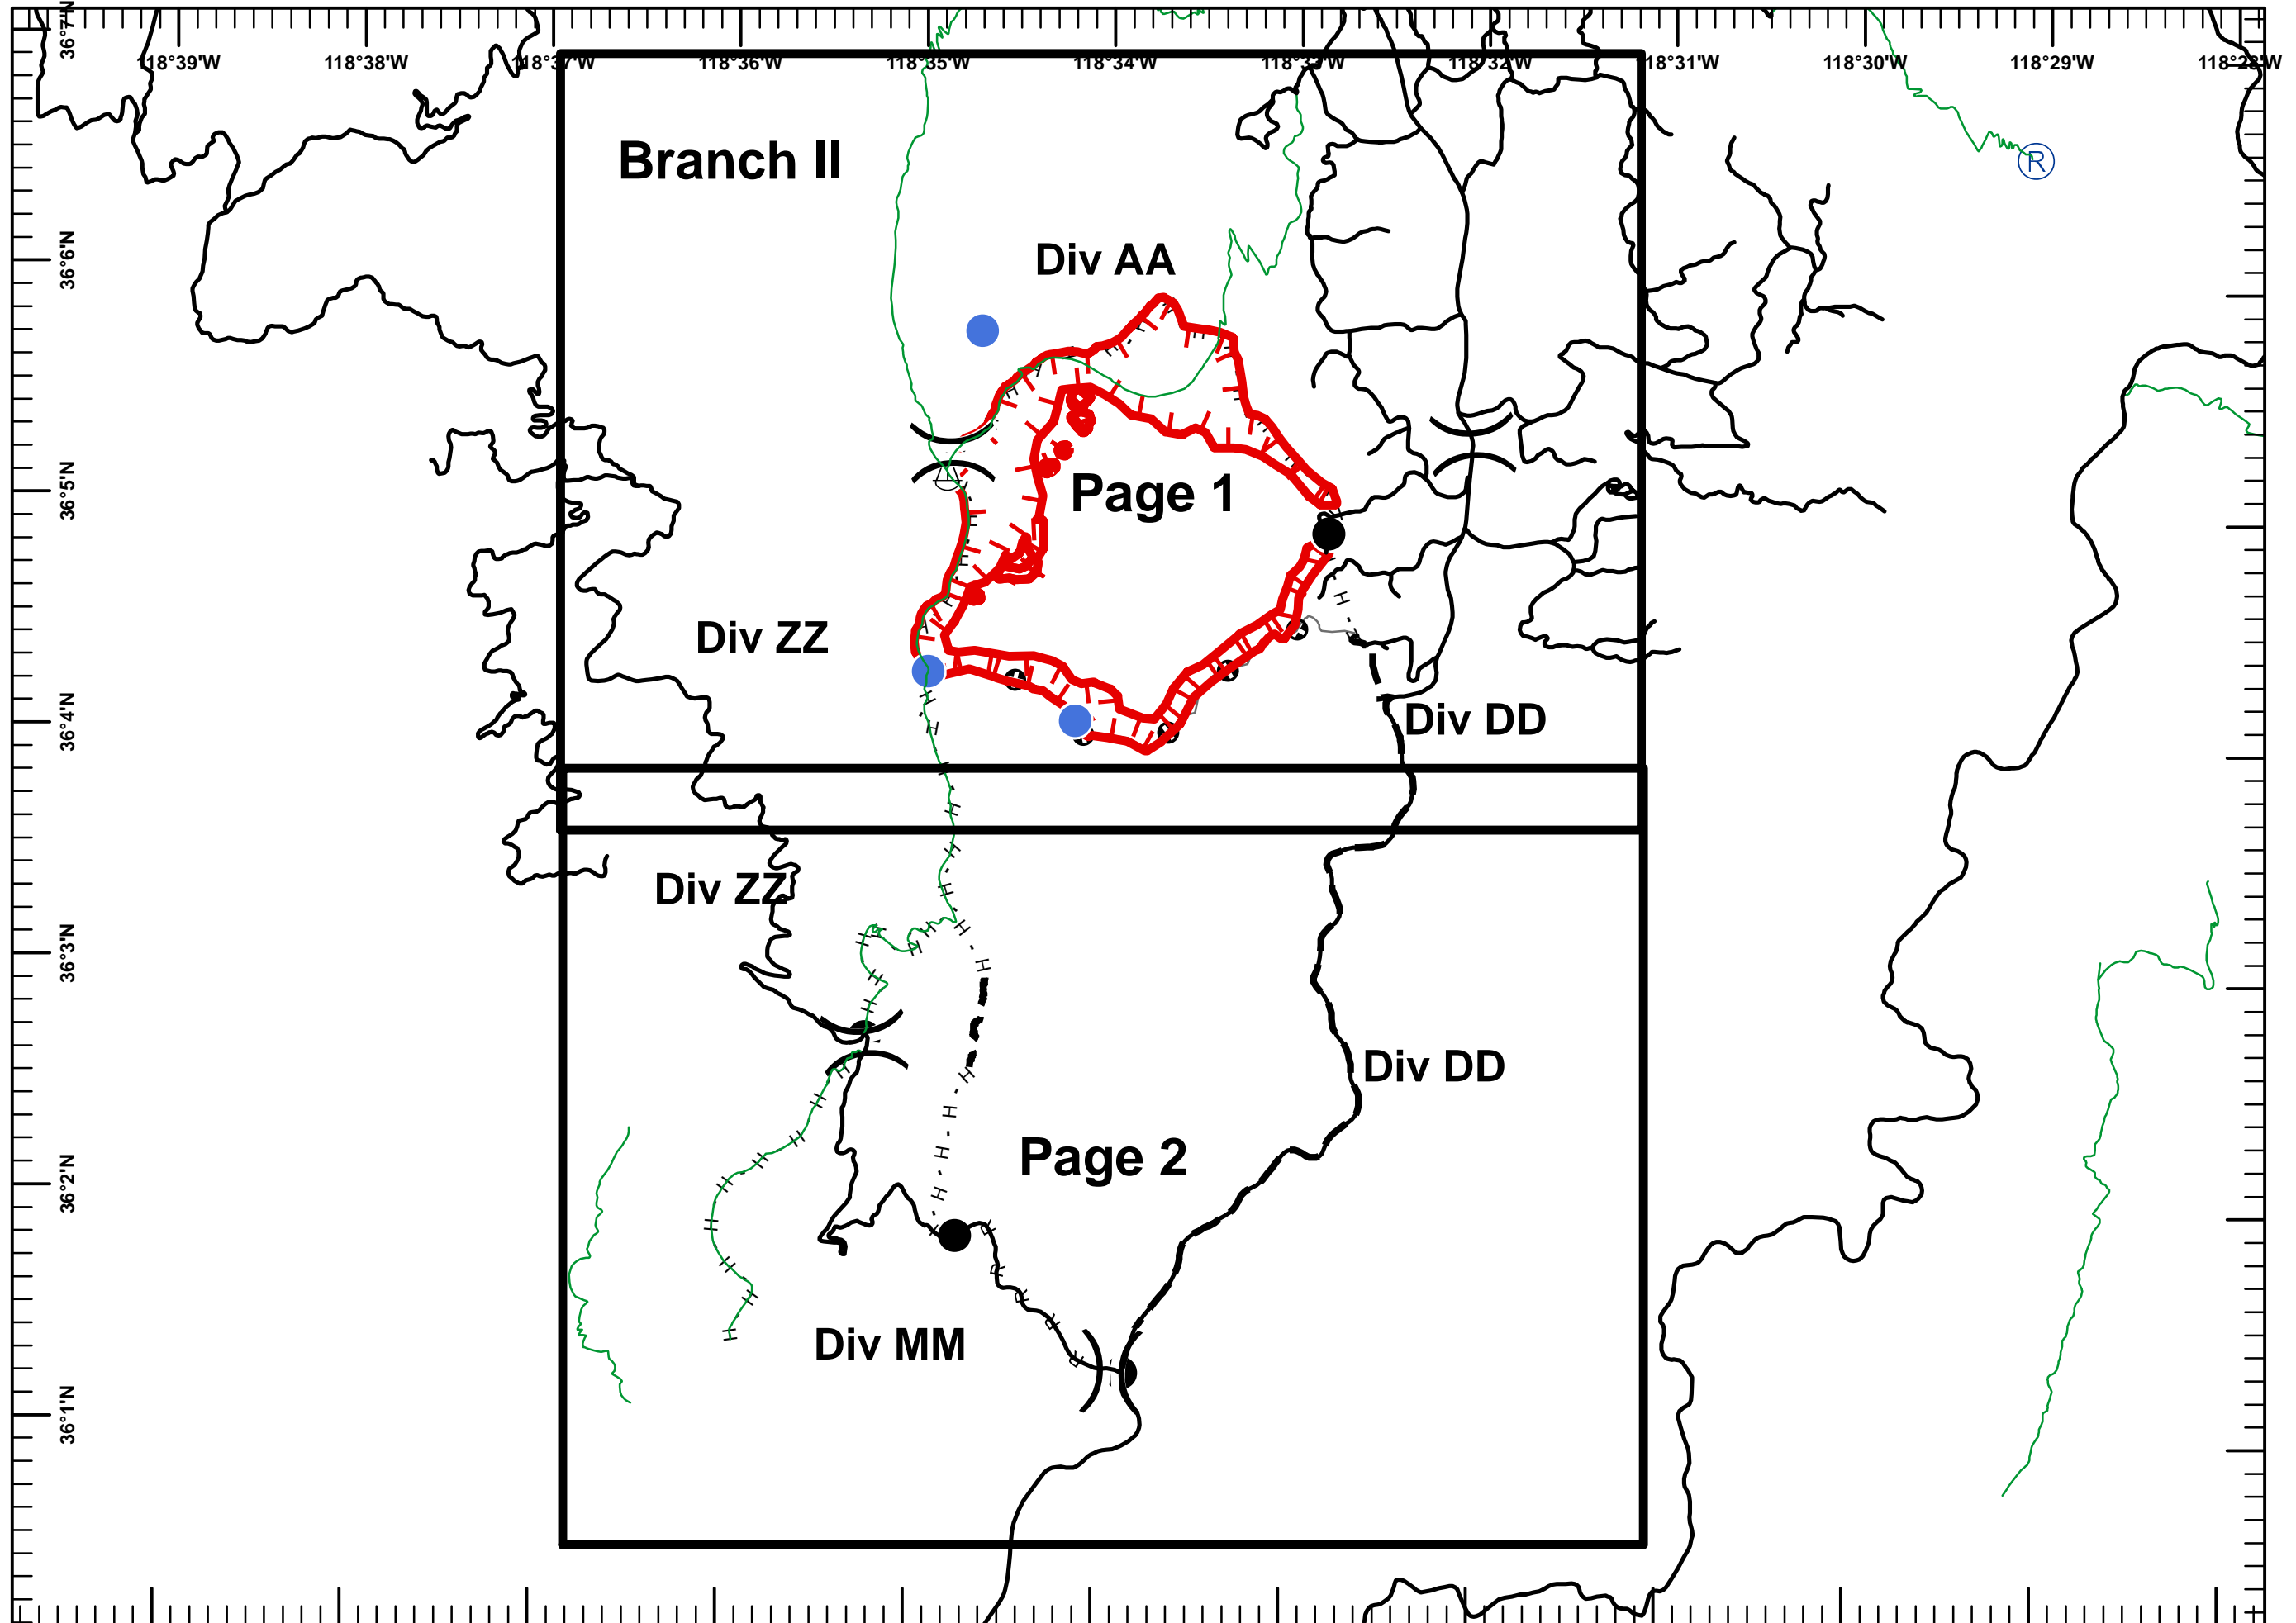

Grid Index Map

SLATE
CA-SQF #3261
10/27/16

Legend

-)) (Division
- Drop Point
- Helispot
- ▬ Uncontrolled Fire Edge
- H - H Completed Line
- ▬ Completed Line
- ⚙ Sling Site
- ▬ Roads
- ▬ Trails
- ⊕ Check Line
- Ⓡ Repeater

CCIMT
October 27, 2016
0700 Hours

SLATE
CA-SQF #3261
10/27/16

Legend

- Division
- Drop Point
- Helispot
- Uncontrolled Fire Edge
- Completed Line
- Completed Line
- Sling Site
- Roads
- Trails
- Check Line
- Slate Mtn Botanic SIA

Miles

CCIMT
October 27, 2016
0700 Hours

SLATE
CA-SQF #3261
10/27/16

Legend

- Division
- Drop Point
- Helispot
- Uncontrolled Fire Edge
- Completed Line
- Completed Line
- Sling Site
- Roads
- Trails
- Check Line
- Slate Mtn Botanic SIA

FR21S50 Forest Route

Major Highways

Highways

Major Roads

Local Streets

Railroad

CC IMT GIS
Oct 26, 2016
2052 hrs

Jacobson IAP/Transp. Map