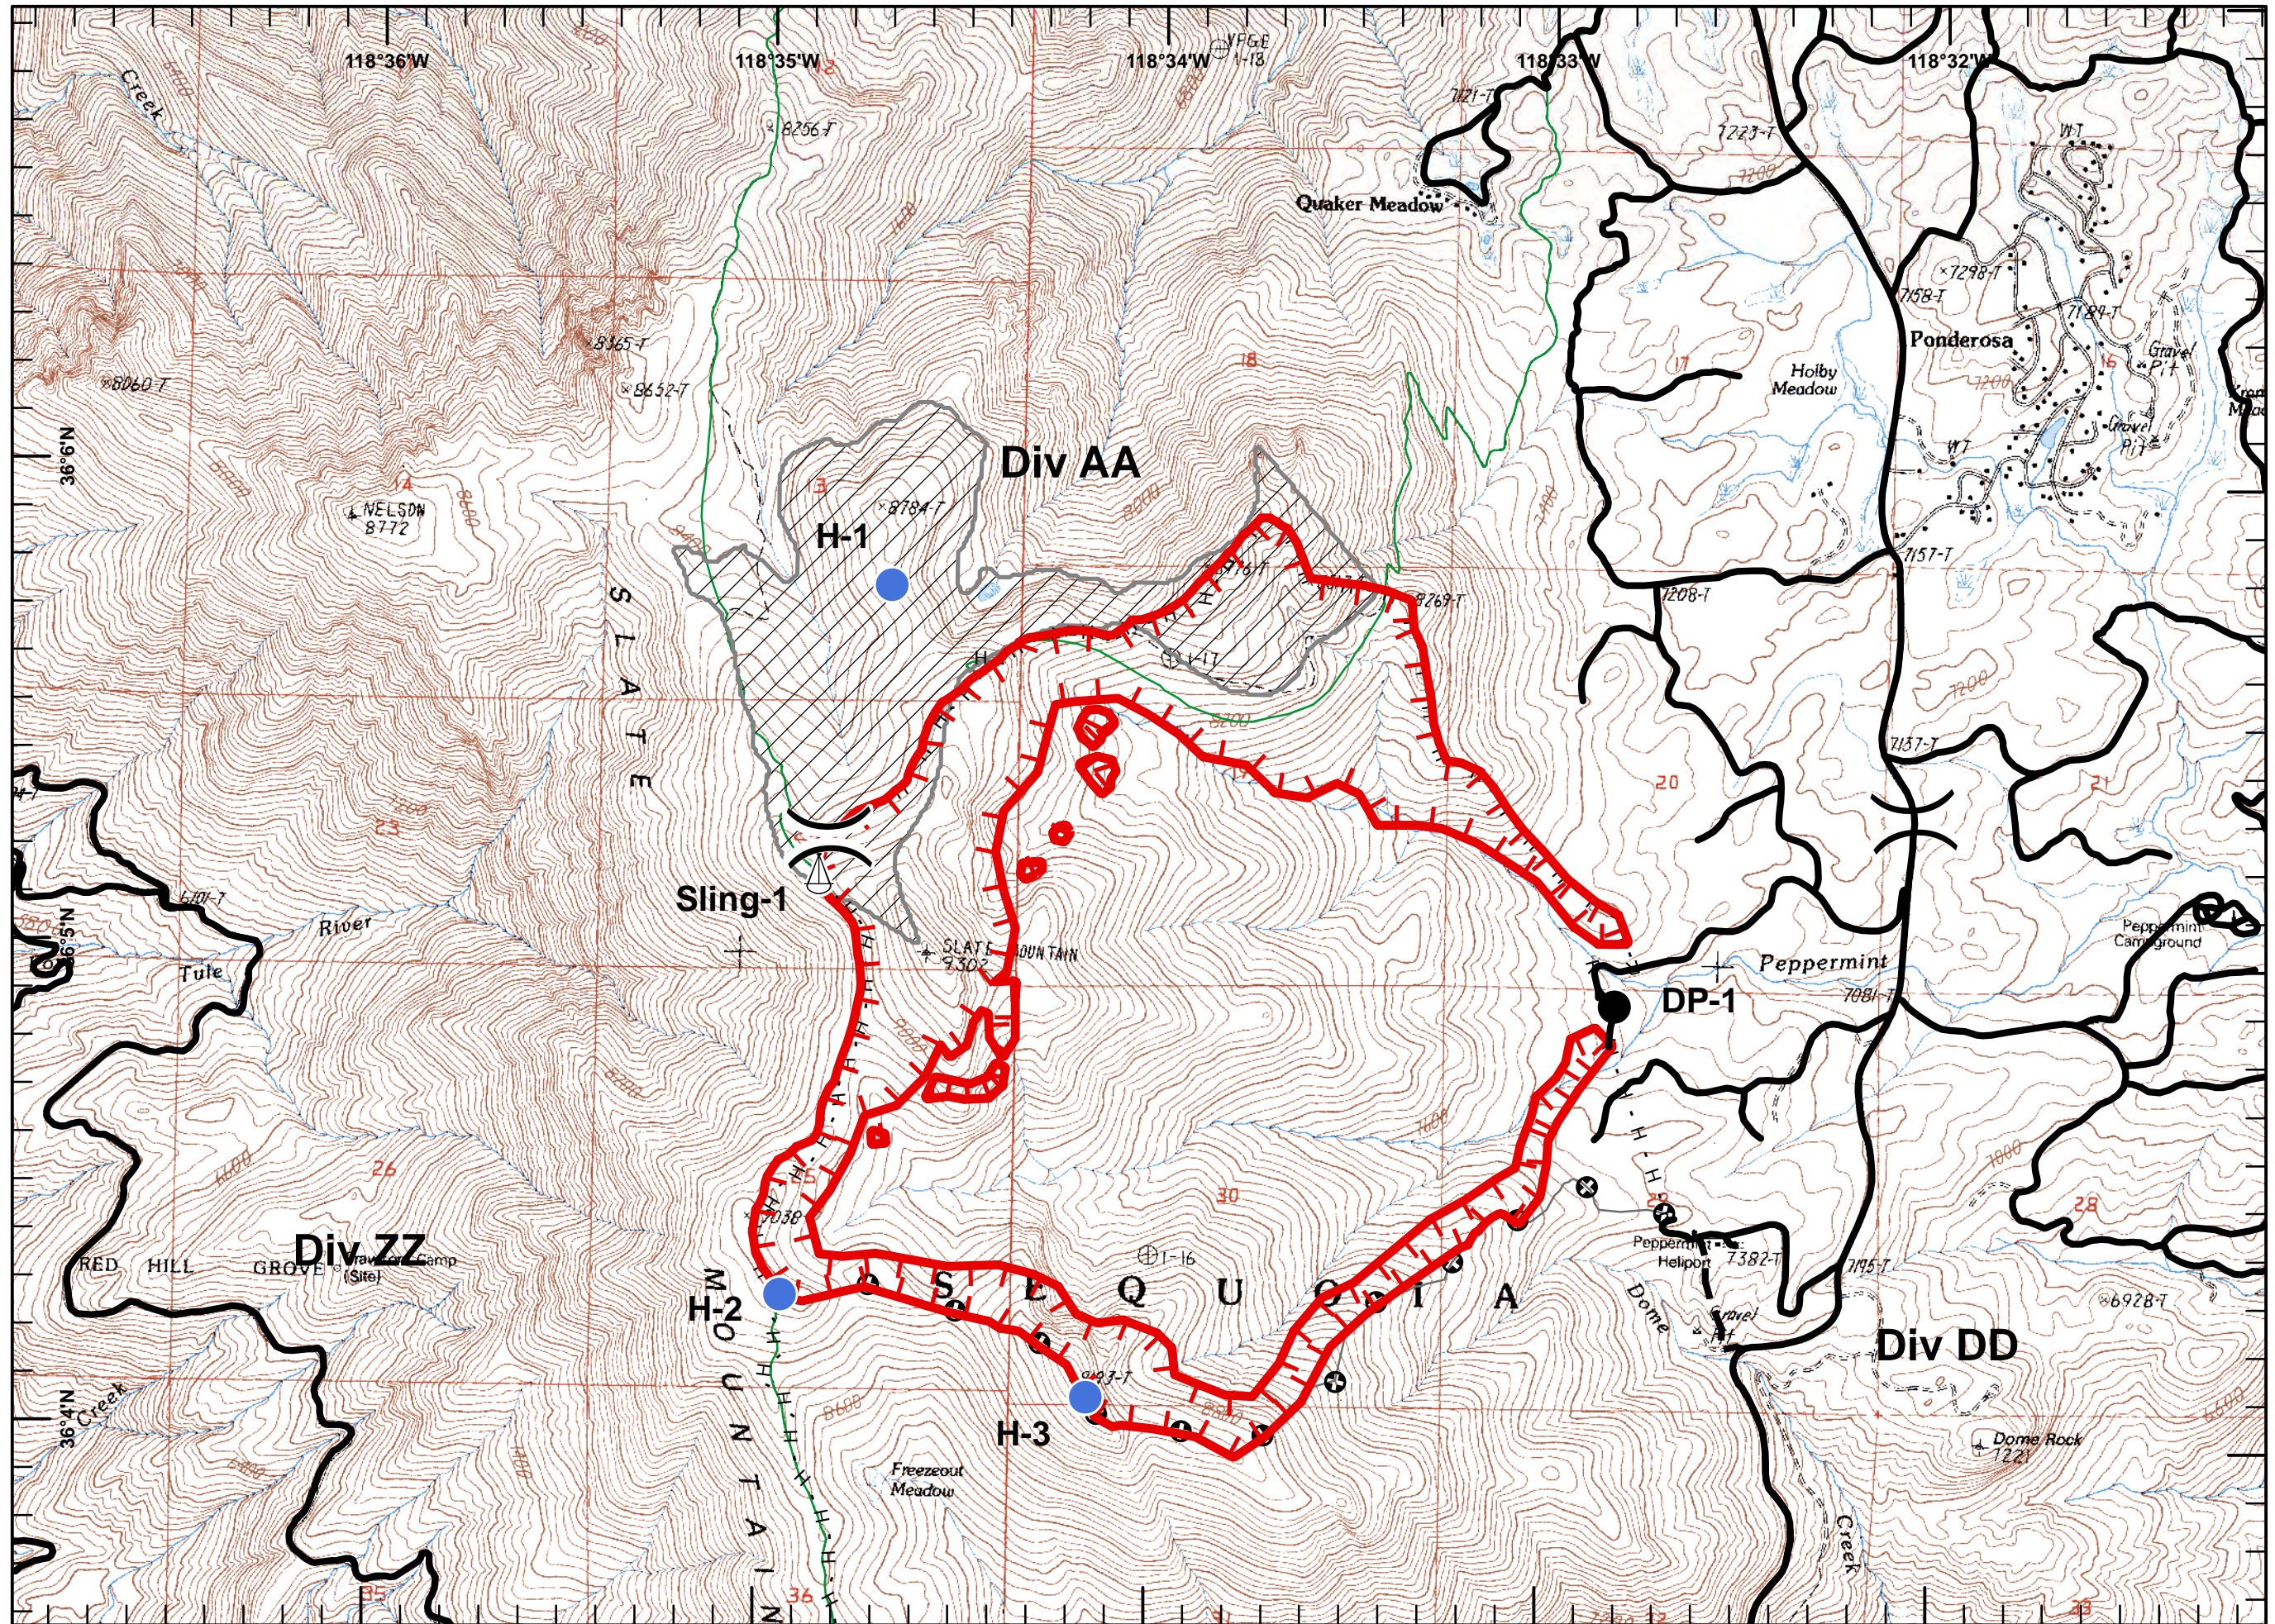

Grid Index Map

SLATE
CA-SQF #3261
10/27/16

Legend

-)) (Division
- Drop Point
- Helispot
- ▬ Uncontrolled Fire Edge
- H - H Completed Line
- ▬ Completed Line
- ⚙ Sling Site
- ▬ Roads
- ▬ Trails
- ⊕ Check Line
- Ⓡ Repeater

CCIMT
October 27, 2016
0700 Hours

SLATE
CA-SQF #3261
10/27/16

Legend

- Division
- Drop Point
- Helispot
- Uncontrolled Fire Edge
- Completed Line
- Completed Line
- Sling Site
- Roads
- Trails
- Check Line
- Slate Mtn Botanic SIA

Miles

CCIMT
October 27, 2016
0700 Hours

SLATE
CA-SQF #3261
10/27/16

Legend

- Division
- Drop Point
- Helispot
- Uncontrolled Fire Edge
- Completed Line
- Completed Line
- Sling Site
- Roads
- Trails
- Check Line
- Slate Mtn Botanic SIA

Slate IAP/Transp. Map

Sequoia Forest Recreation Map

Jacobson Ops. Map

Slate Ops. Map

JacobsonSlate_Ops
(ops map w/both
fires)

Jacobson Pilot Map

Slate Pilot Map