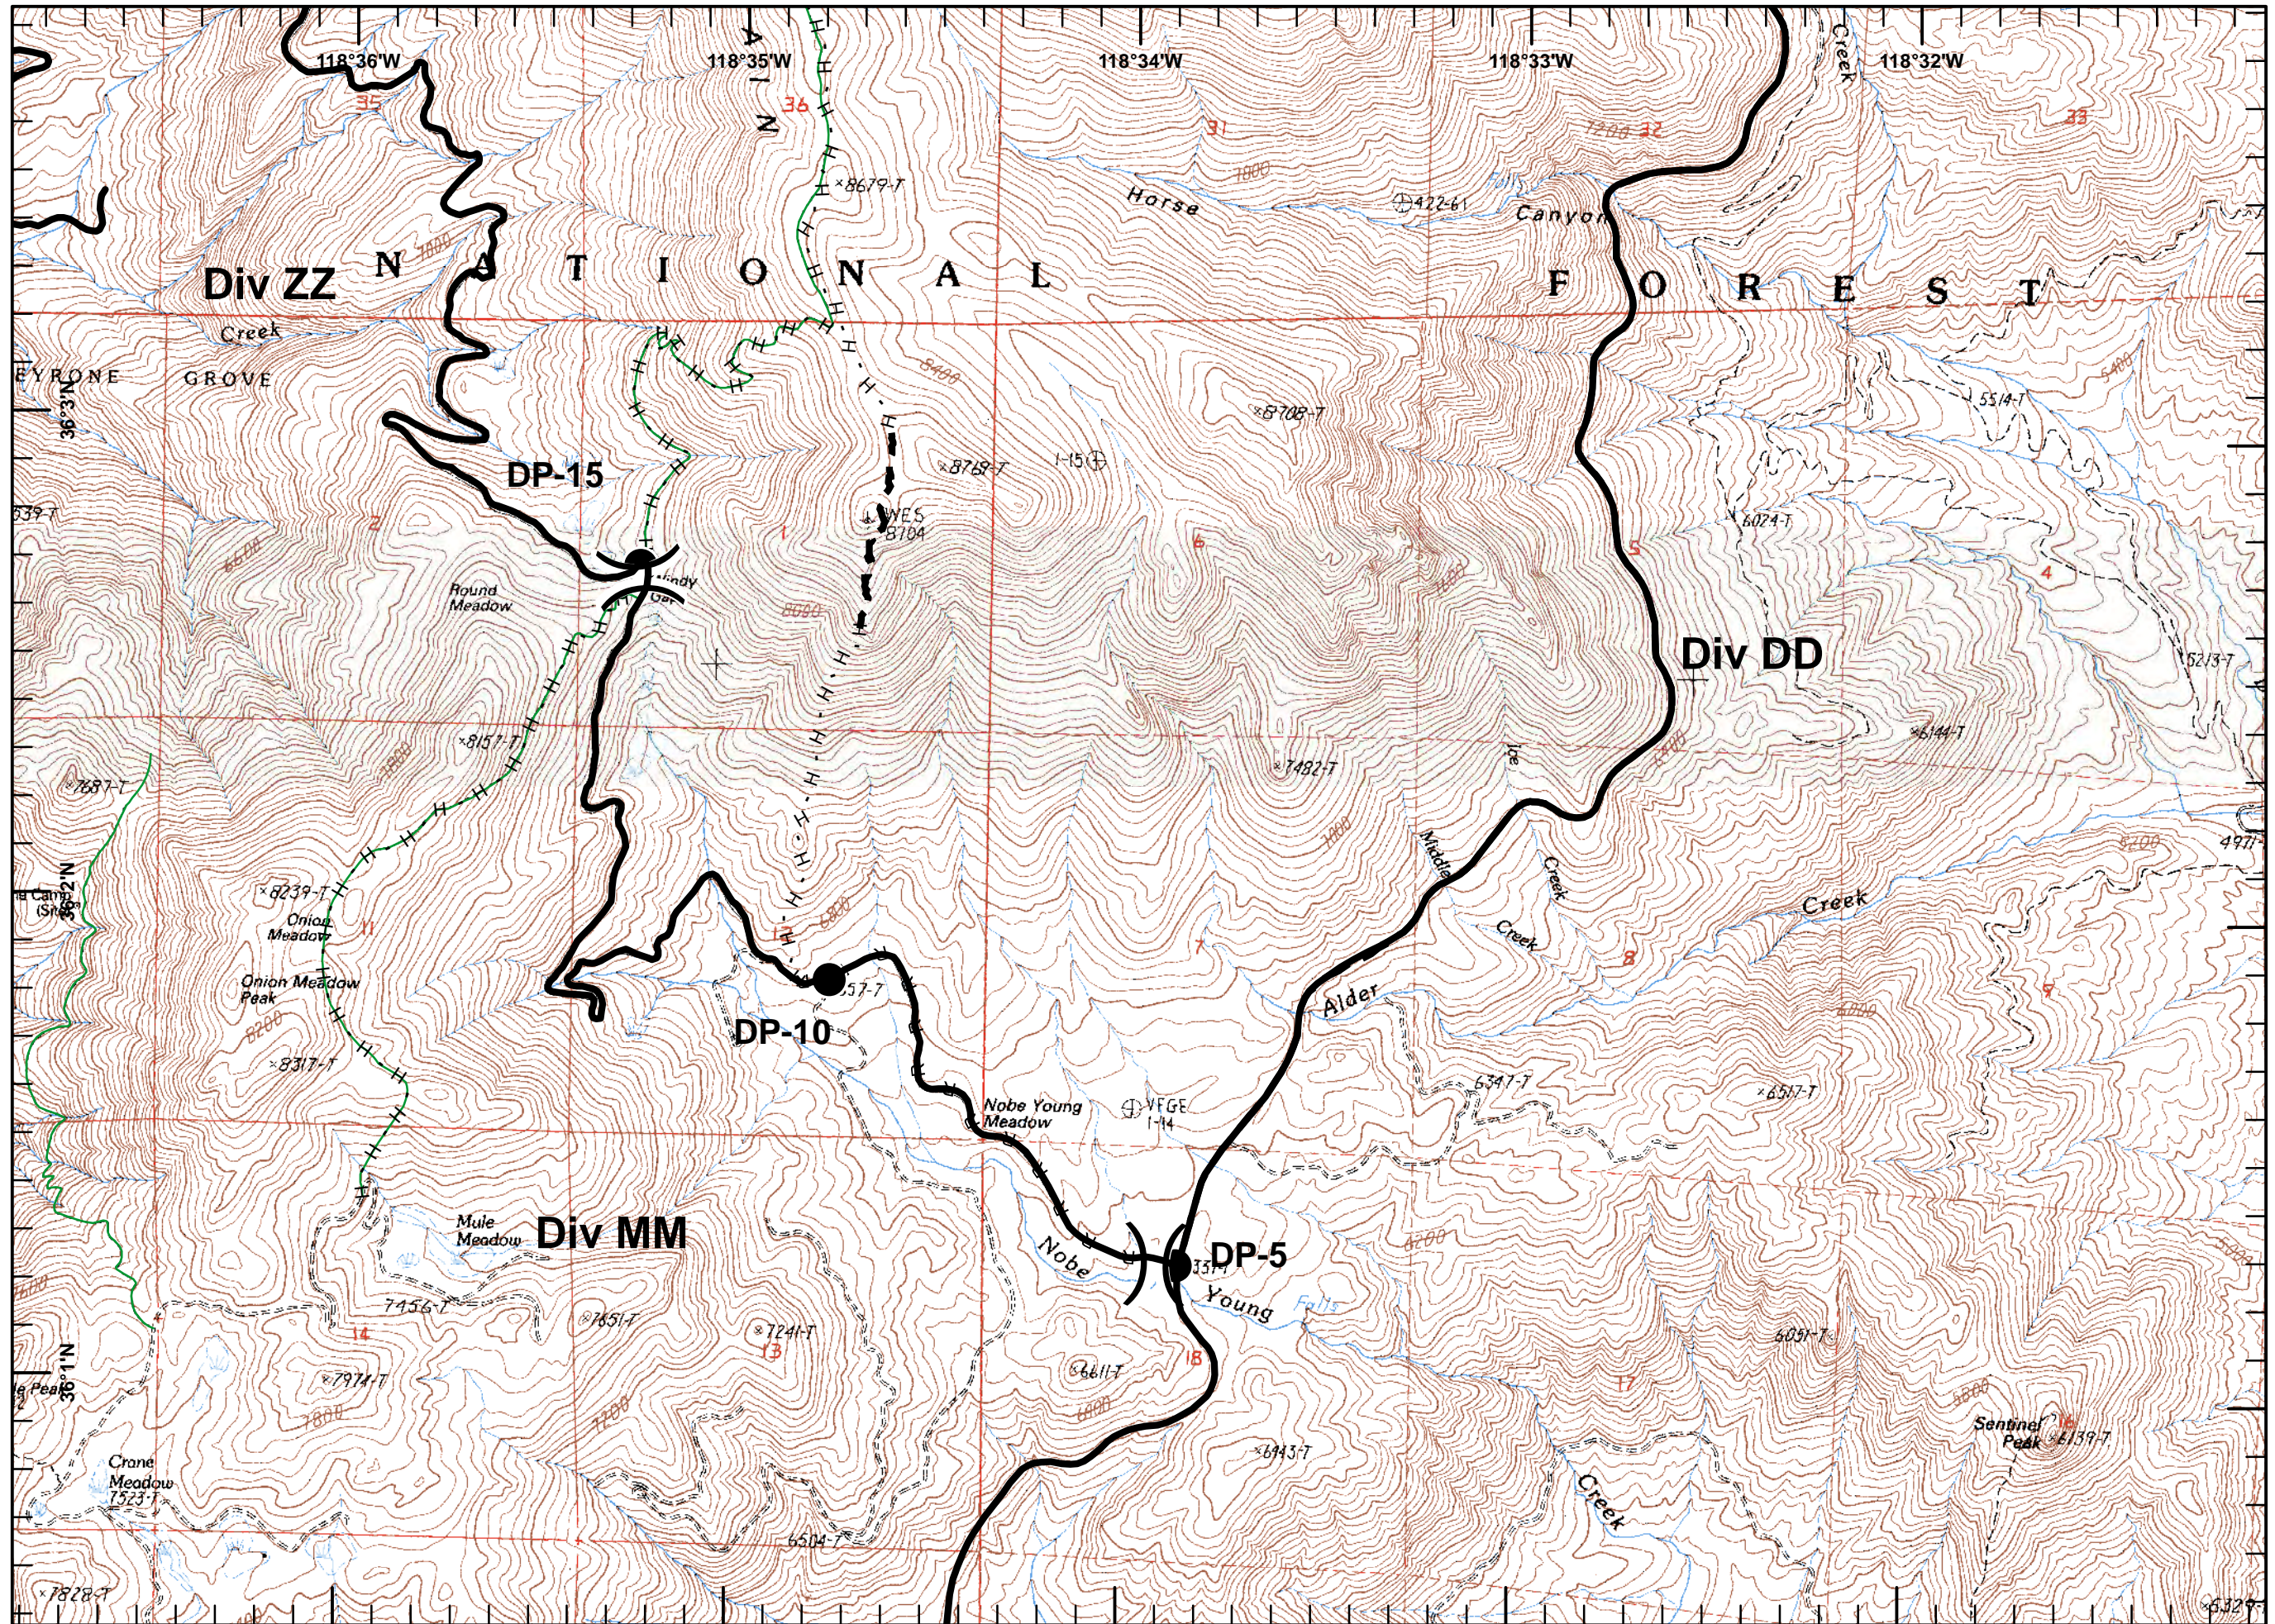

Legend

- Division
- Drop Point
- Helispot
- Uncontrolled Fire Edge
- Completed Line
- Completed Line
- Sling Site
- Roads
- Trails
- Check Line
- Slate Mtn Botanic SIA

Miles

CCIMT
October 27, 2016
0700 Hours