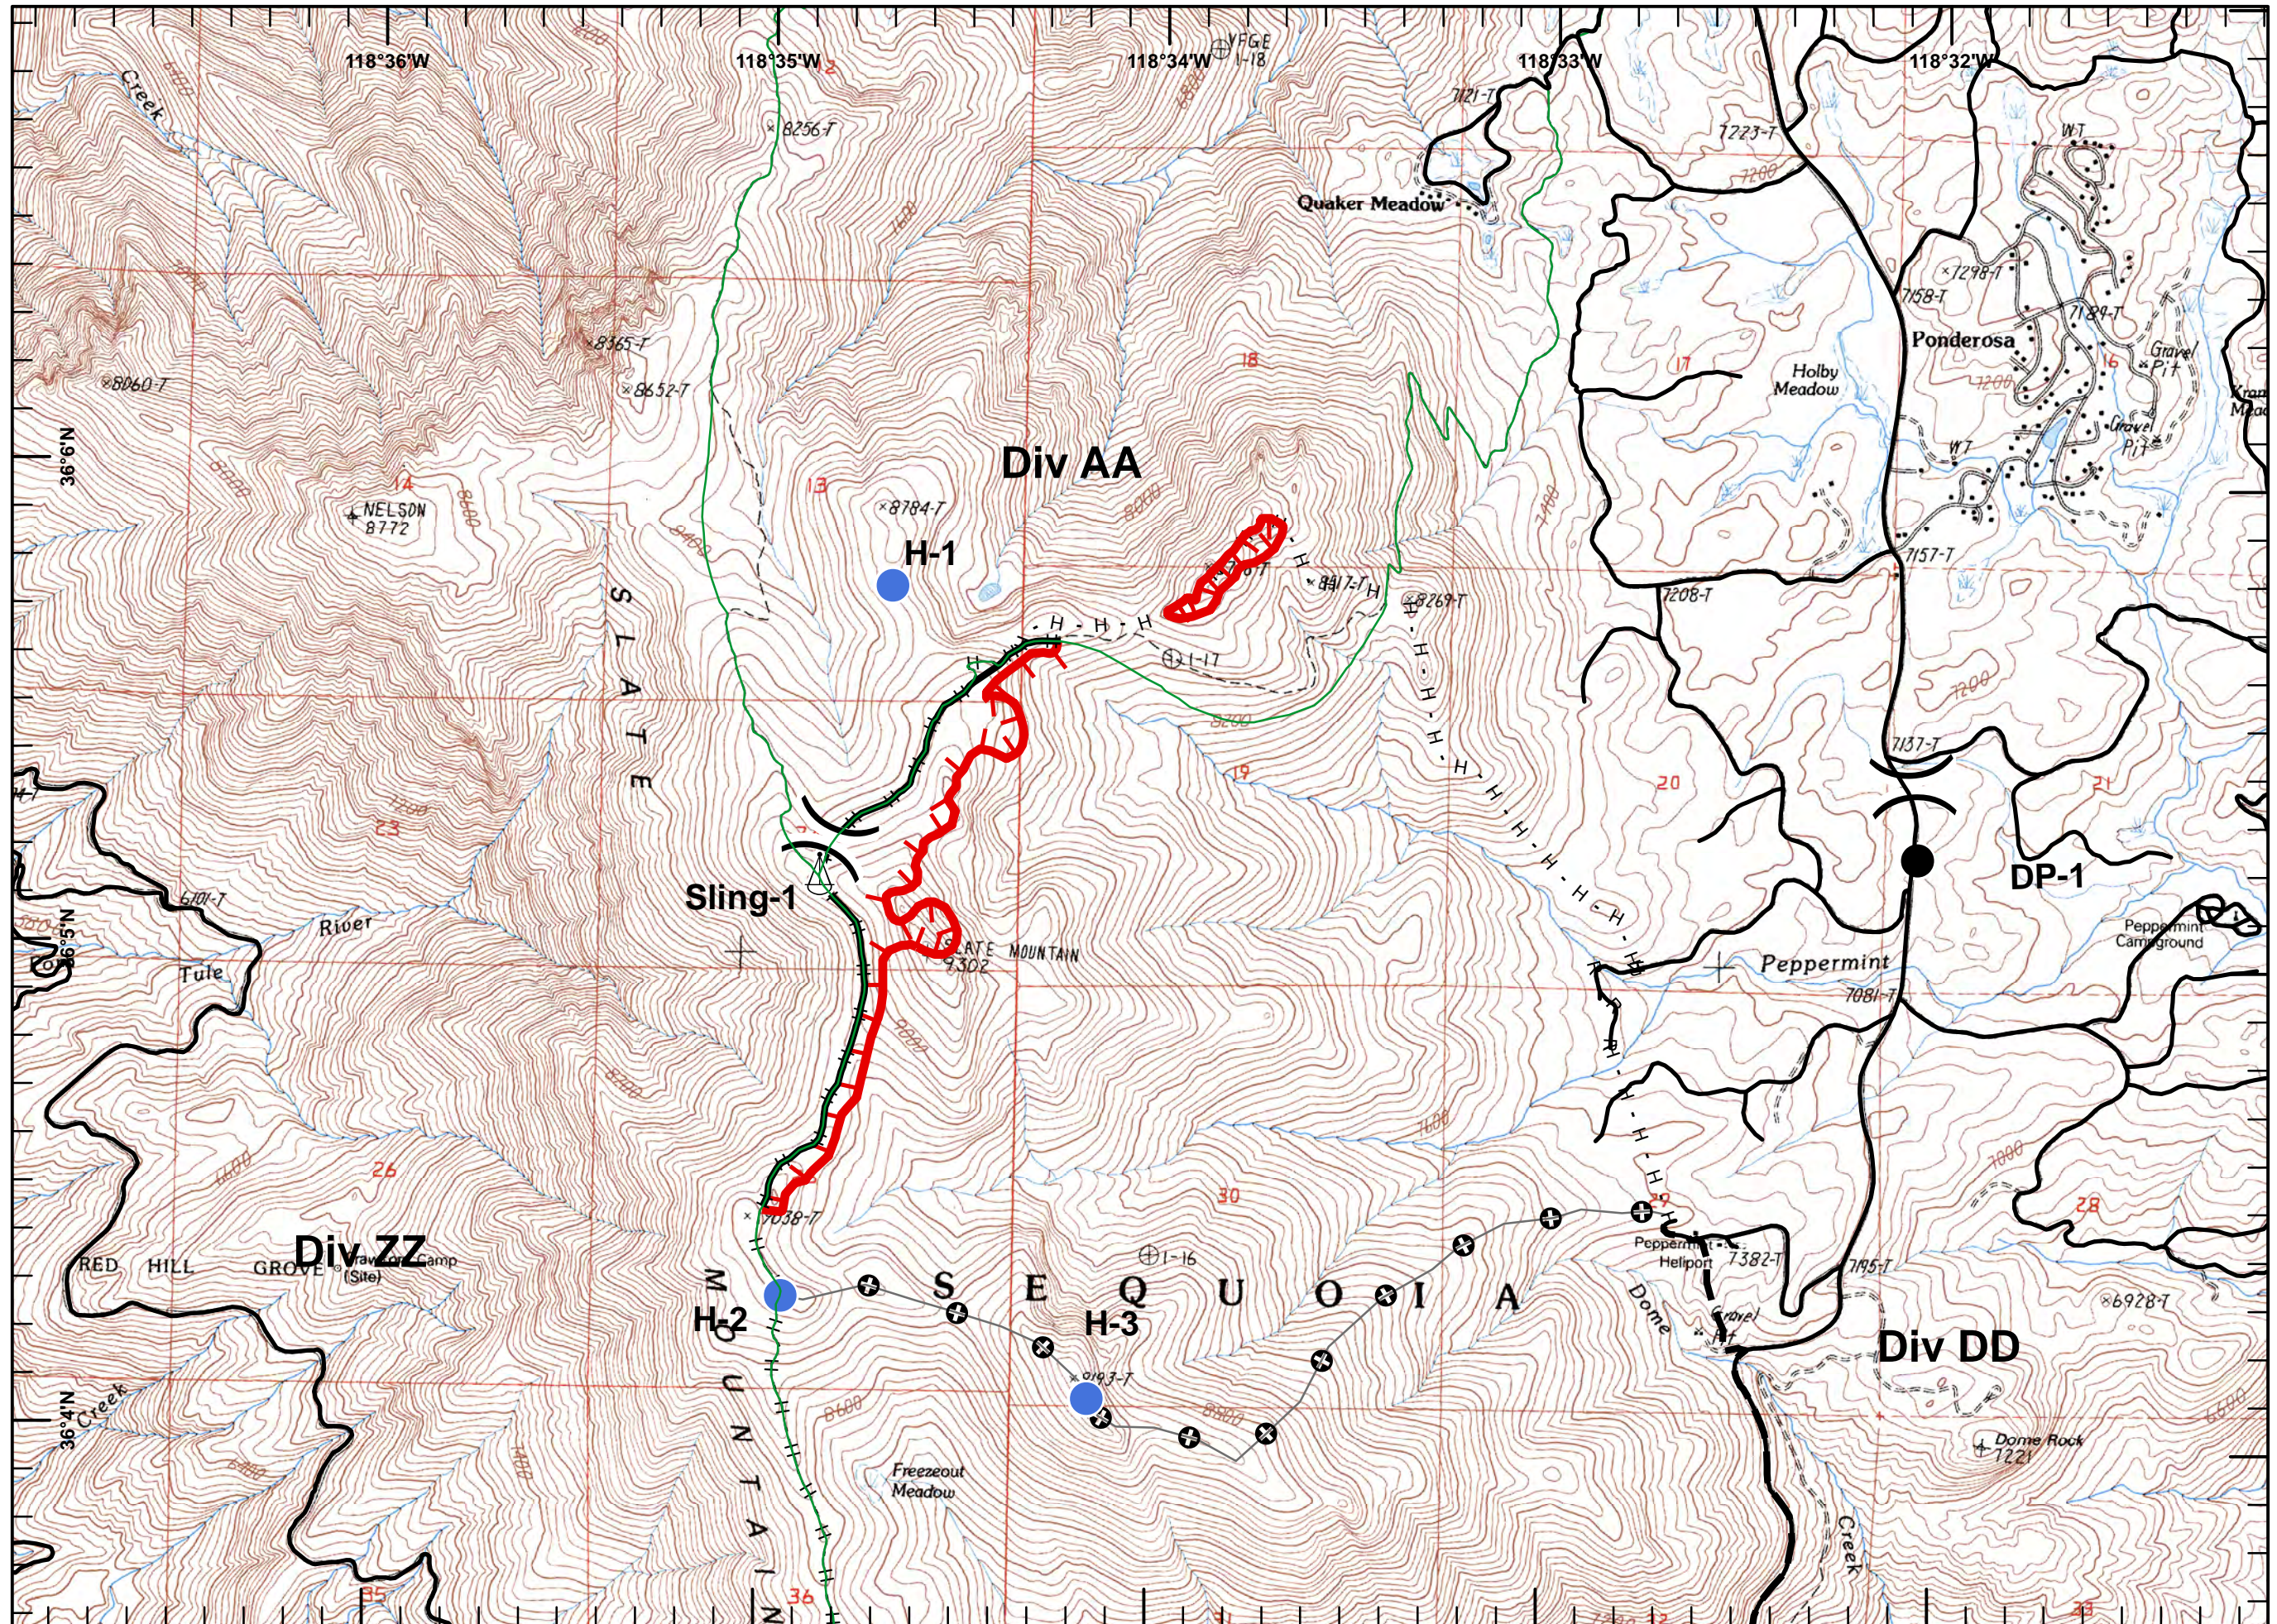

Legend

- Division
- Drop Point
- Helispot
- Uncontrolled Fire Edge
- Completed Line
- Sling Site
- Roads
- Trails
- Check Line

Miles

CCIMT  
October 25, 2016  
0700 Hours

SLATE  
CA-SQF #3261  
10/25/16

**Legend**

- Division
- Drop Point
- Helispot
- Uncontrolled Fire Edge
- Completed Line
- Sling Site
- Roads
- Trails
- Check Line

Miles

CCIMT  
October 25, 2016  
0700 Hours

# JACOBSON INCIDENT

CA-SQF-003384

TRANSPORTATION MAP

Fire Perimeter

Community

Lake

FR21S50 Forest Route

Major Highways

Slate Ops. Map

Jacobson Pilot Map

Slate Pilot Map