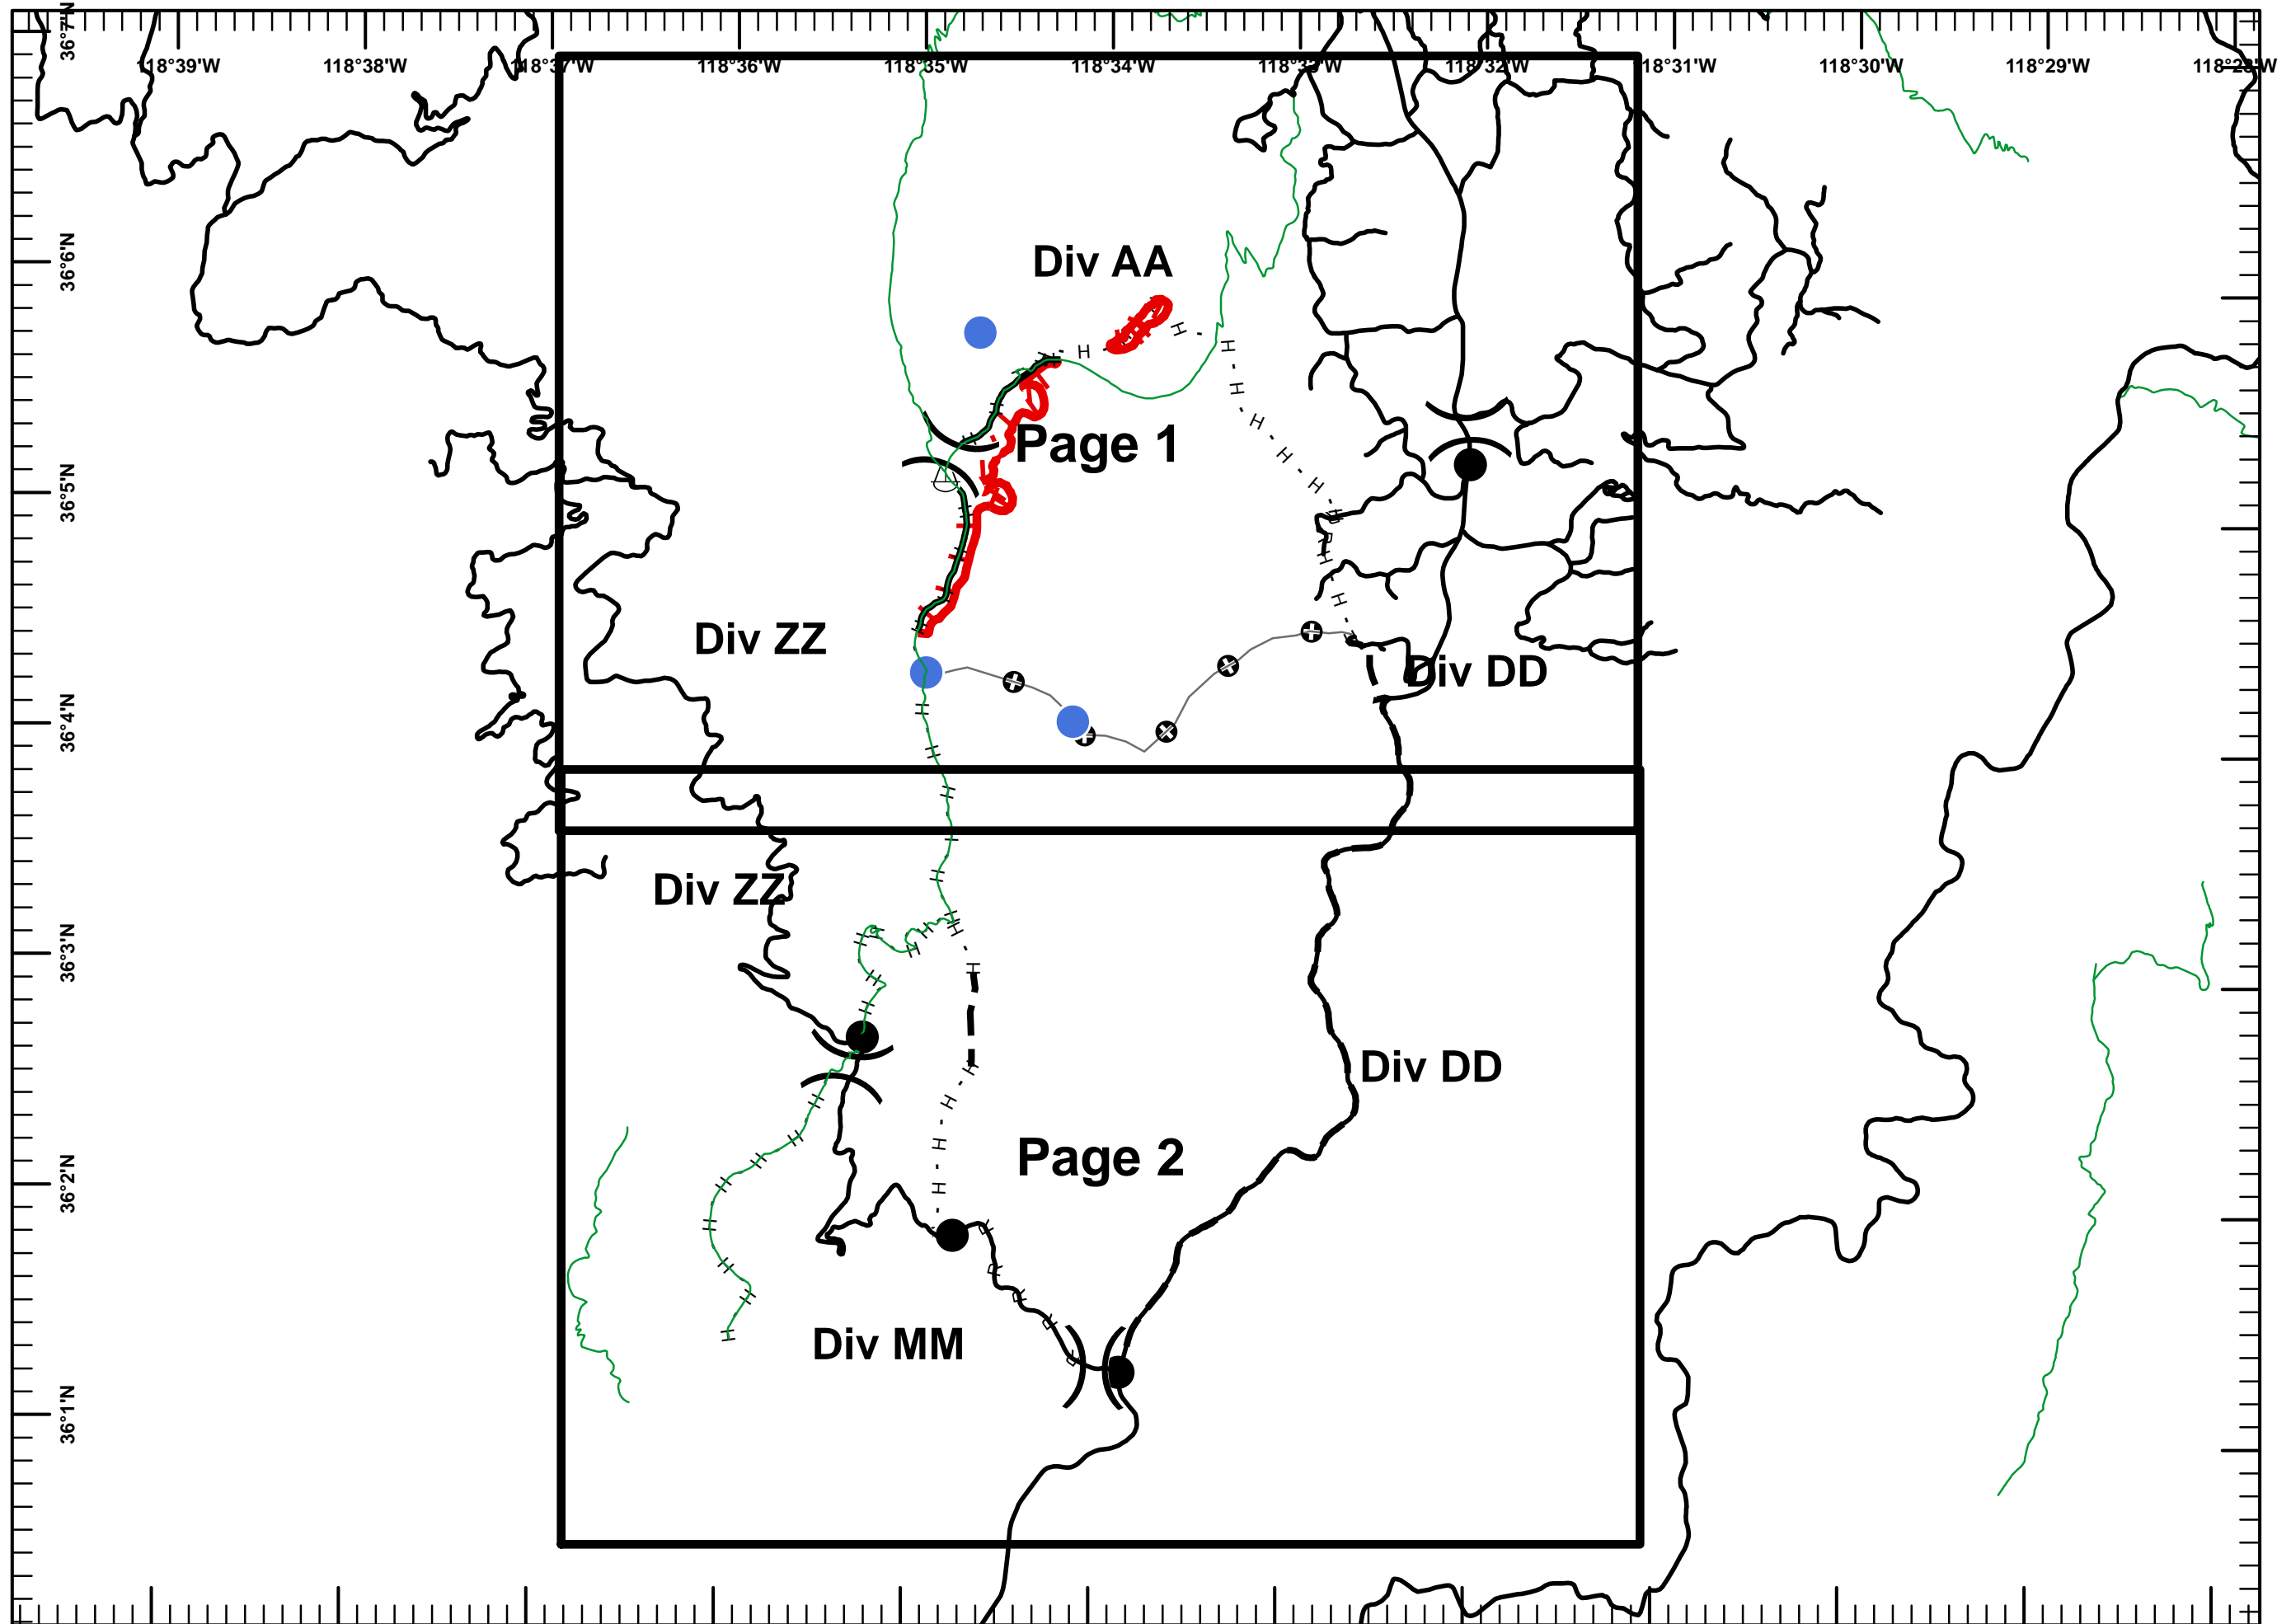

### Legend

- Division
- Drop Point
- Helispot
- Uncontrolled Fire Edge
- Completed Line
- Completed Line
- Sling Site
- Roads
- Trails
- Check Line

Miles

CCIMT  
October 25, 2016  
0700 Hours

SLATE  
CA-SQF #3261  
10/25/16

Legend

- Division
- Drop Point
- Helispot
- Uncontrolled Fire Edge
- Completed Line
- Sling Site
- Roads
- Trails
- Check Line

Miles

CCIMT  
October 25, 2016  
0700 Hours

SLATE  
CA-SQF #3261  
10/25/16

**Legend**

# JACOBSON INCIDENT

CA-SQF-003384

TRANSPORTATION MAP

Fire Perimeter

Community

Lake

FR21S50 Forest Route

Major Highways

Slate Ops. Map

Jacobson Pilot Map

Slate Pilot Map