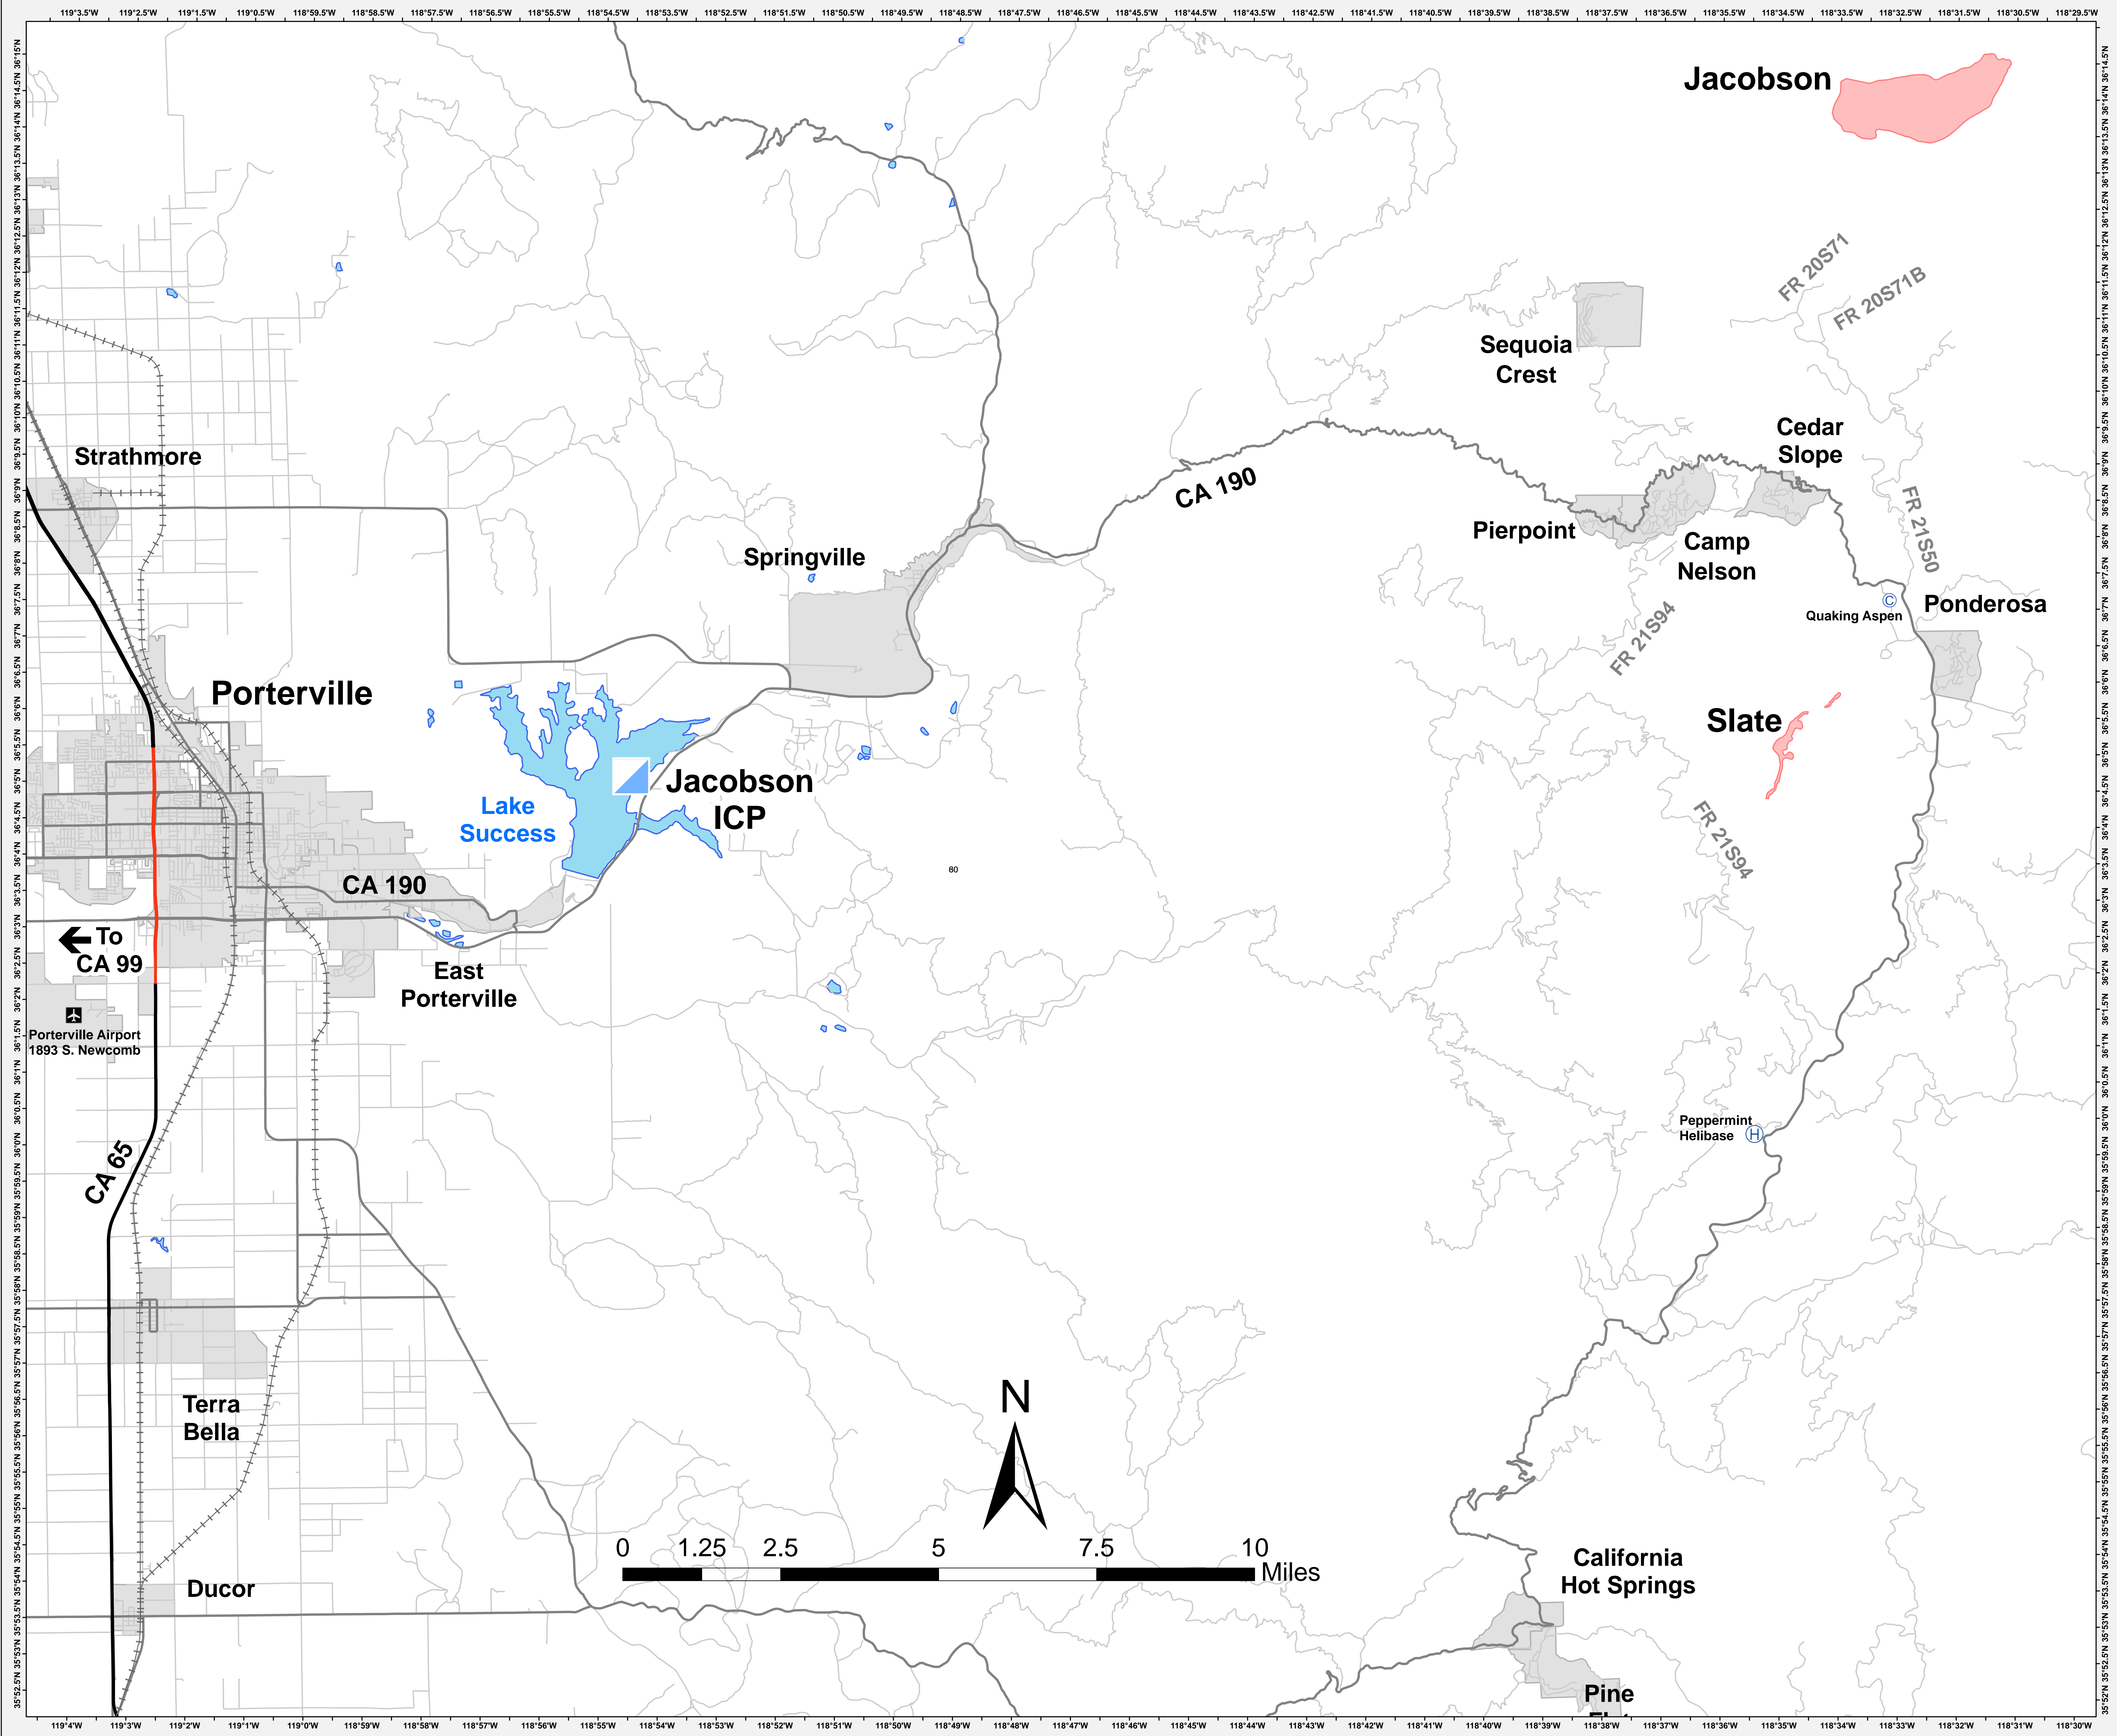

# JACOBSON INCIDENT

CA-SQF-003384

TRANSPORTATION MAP

Fire Perimeter

Community

Lake

FR21S50 Forest Route

Major Highways

Highways

Major Roads

Local Streets

Railroad

CC IMT GIS  
Oct 24, 2016  
2232 hrs

Jacobson IAP/Transp. Map

Slate IAP/Transp. Map

Jacobson Ops. Map

Slate Ops. Map

Jacobson Pilot Map

Slate Pilot Map