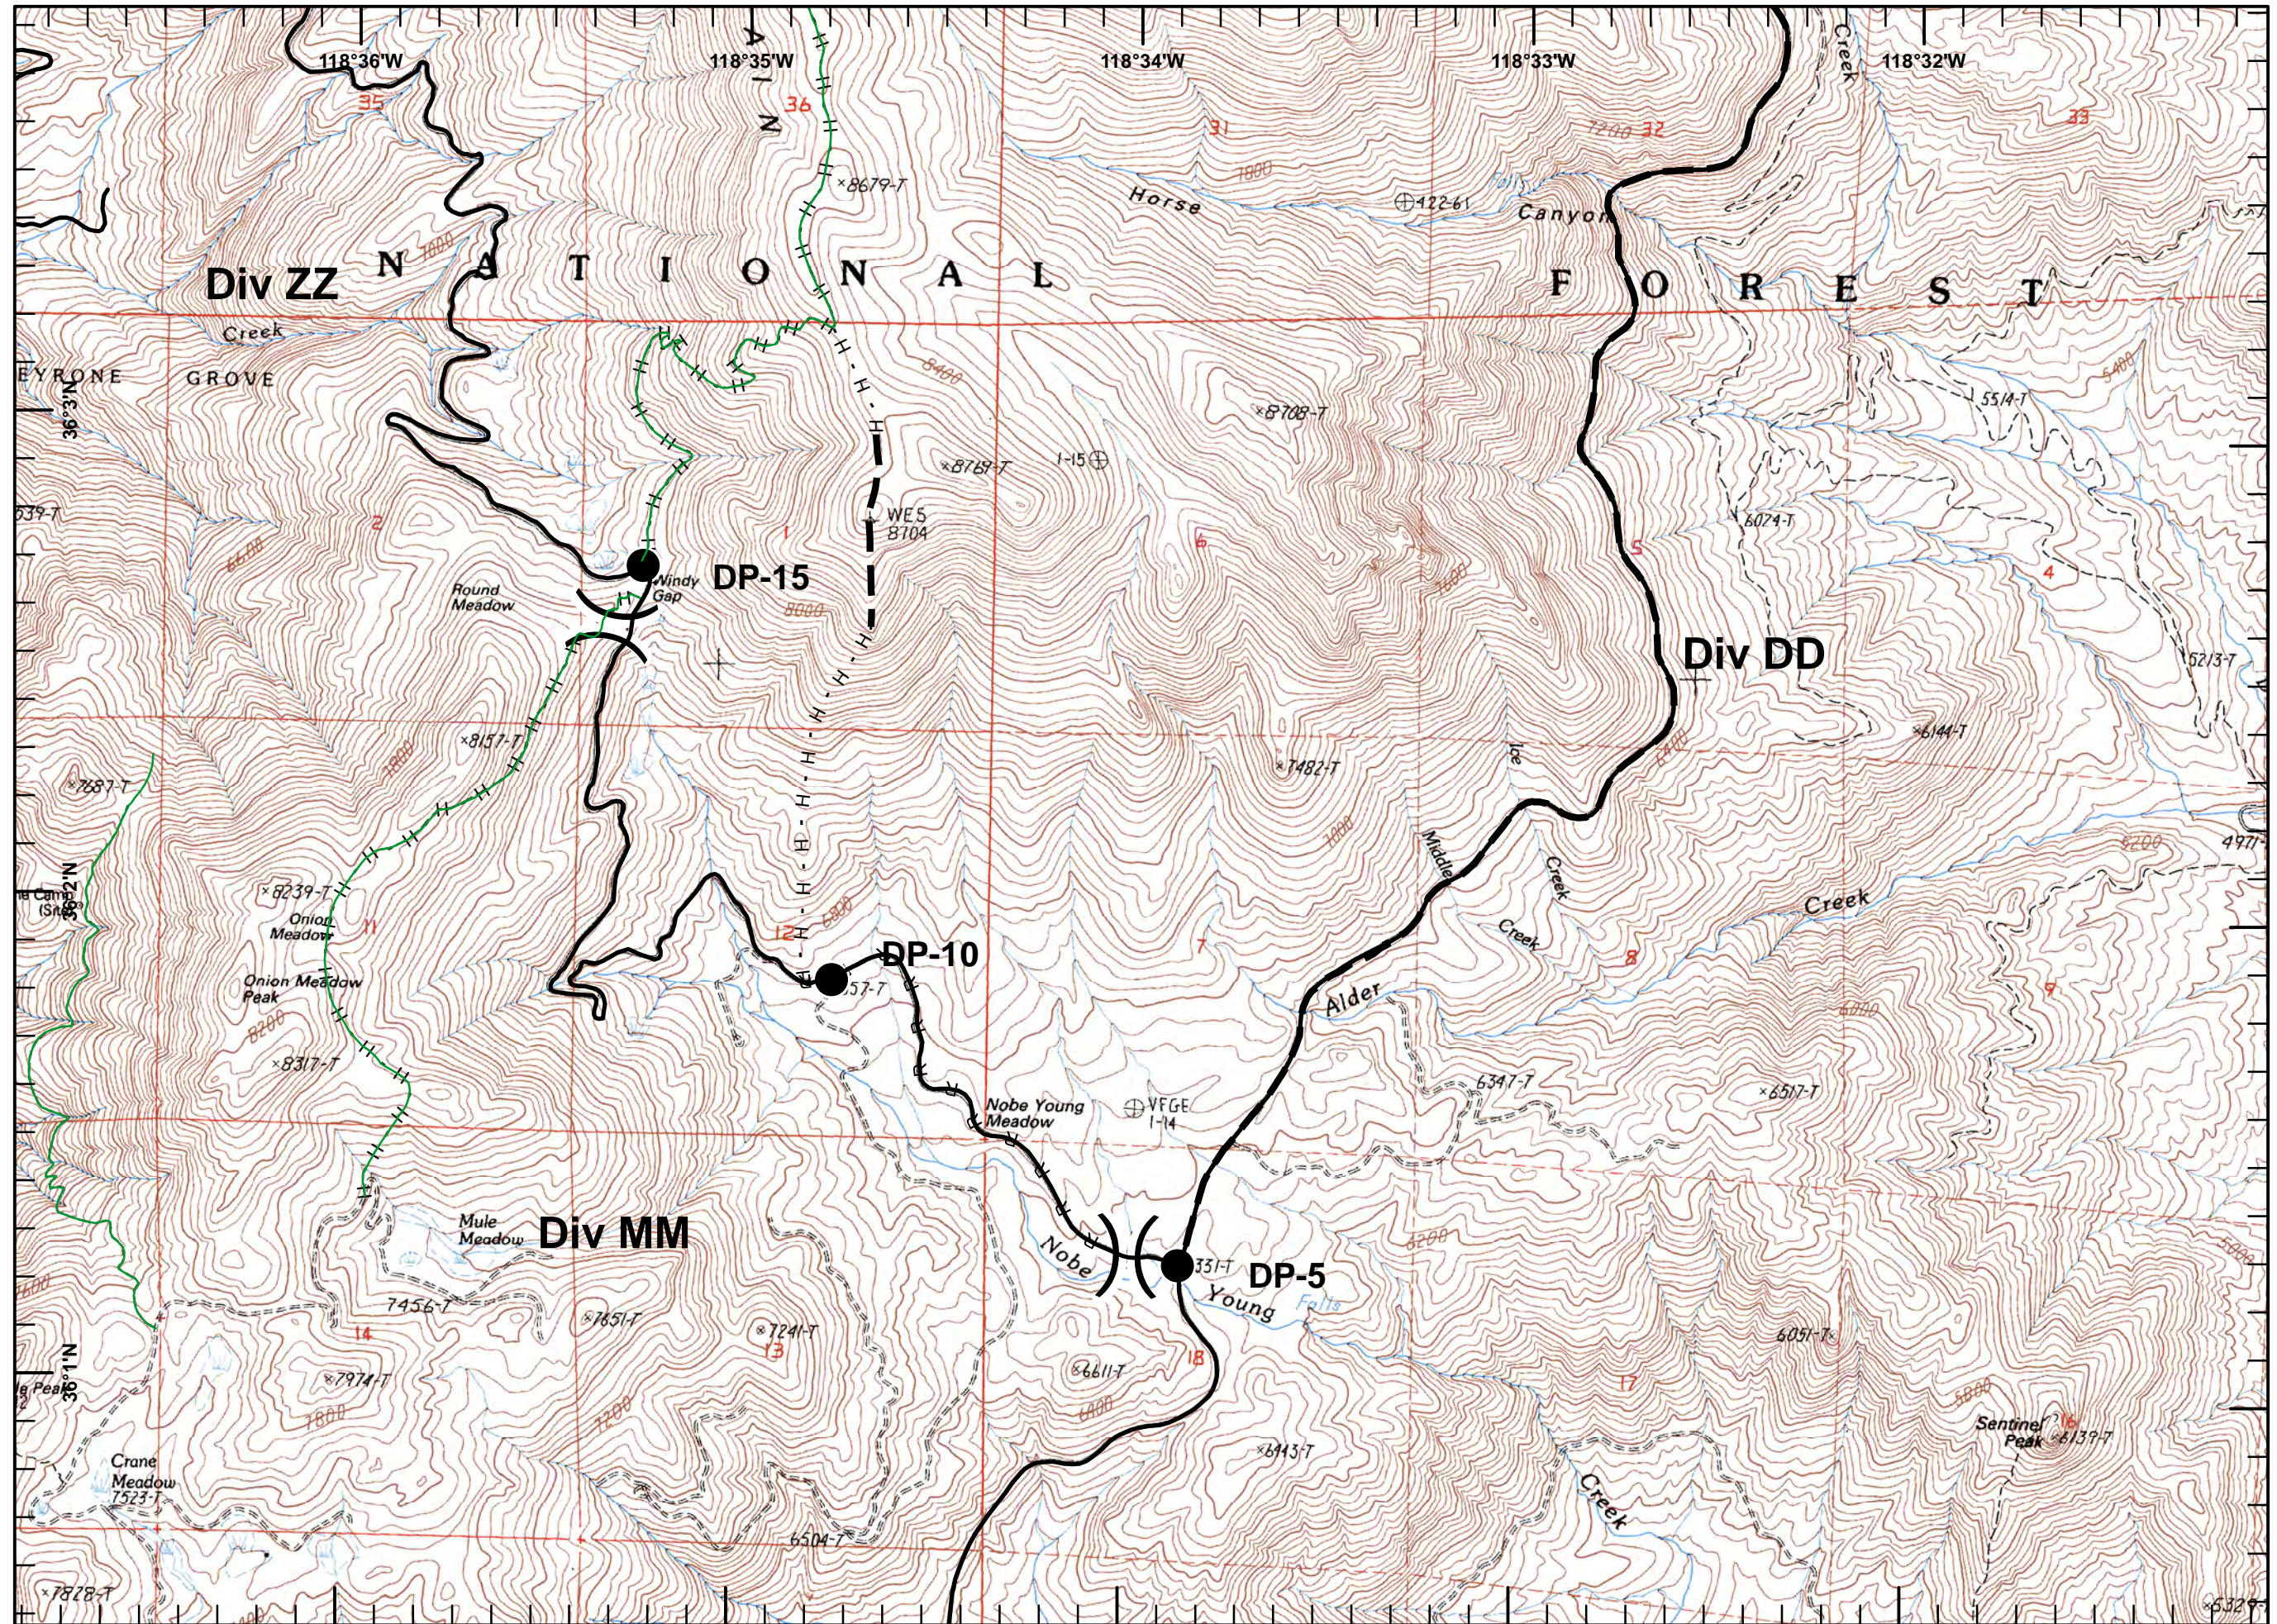

Legend

- Division
- Drop Point
- Helispot
- Uncontrolled Fire Edge
- Completed Line
- Sling Site
- Roads
- Trails
- Check Line

Miles

CCIMT  
October 25, 2016  
0700 Hours

SLATE  
CA-SQF #3261  
10/25/16

**Legend**

- Division
- Drop Point
- Helispot
- Uncontrolled Fire Edge
- Completed Line
- Sling Site
- Roads
- Trails
- Check Line

Miles

CCIMT  
October 25, 2016  
0700 Hours

# JACOBSON INCIDENT

CA-SQF-003384

TRANSPORTATION MAP

Fire Perimeter

Community

Lake

FR21S50 Forest Route

Major Highways

Slate Ops. Map

Jacobson Pilot Map

Slate Pilot Map