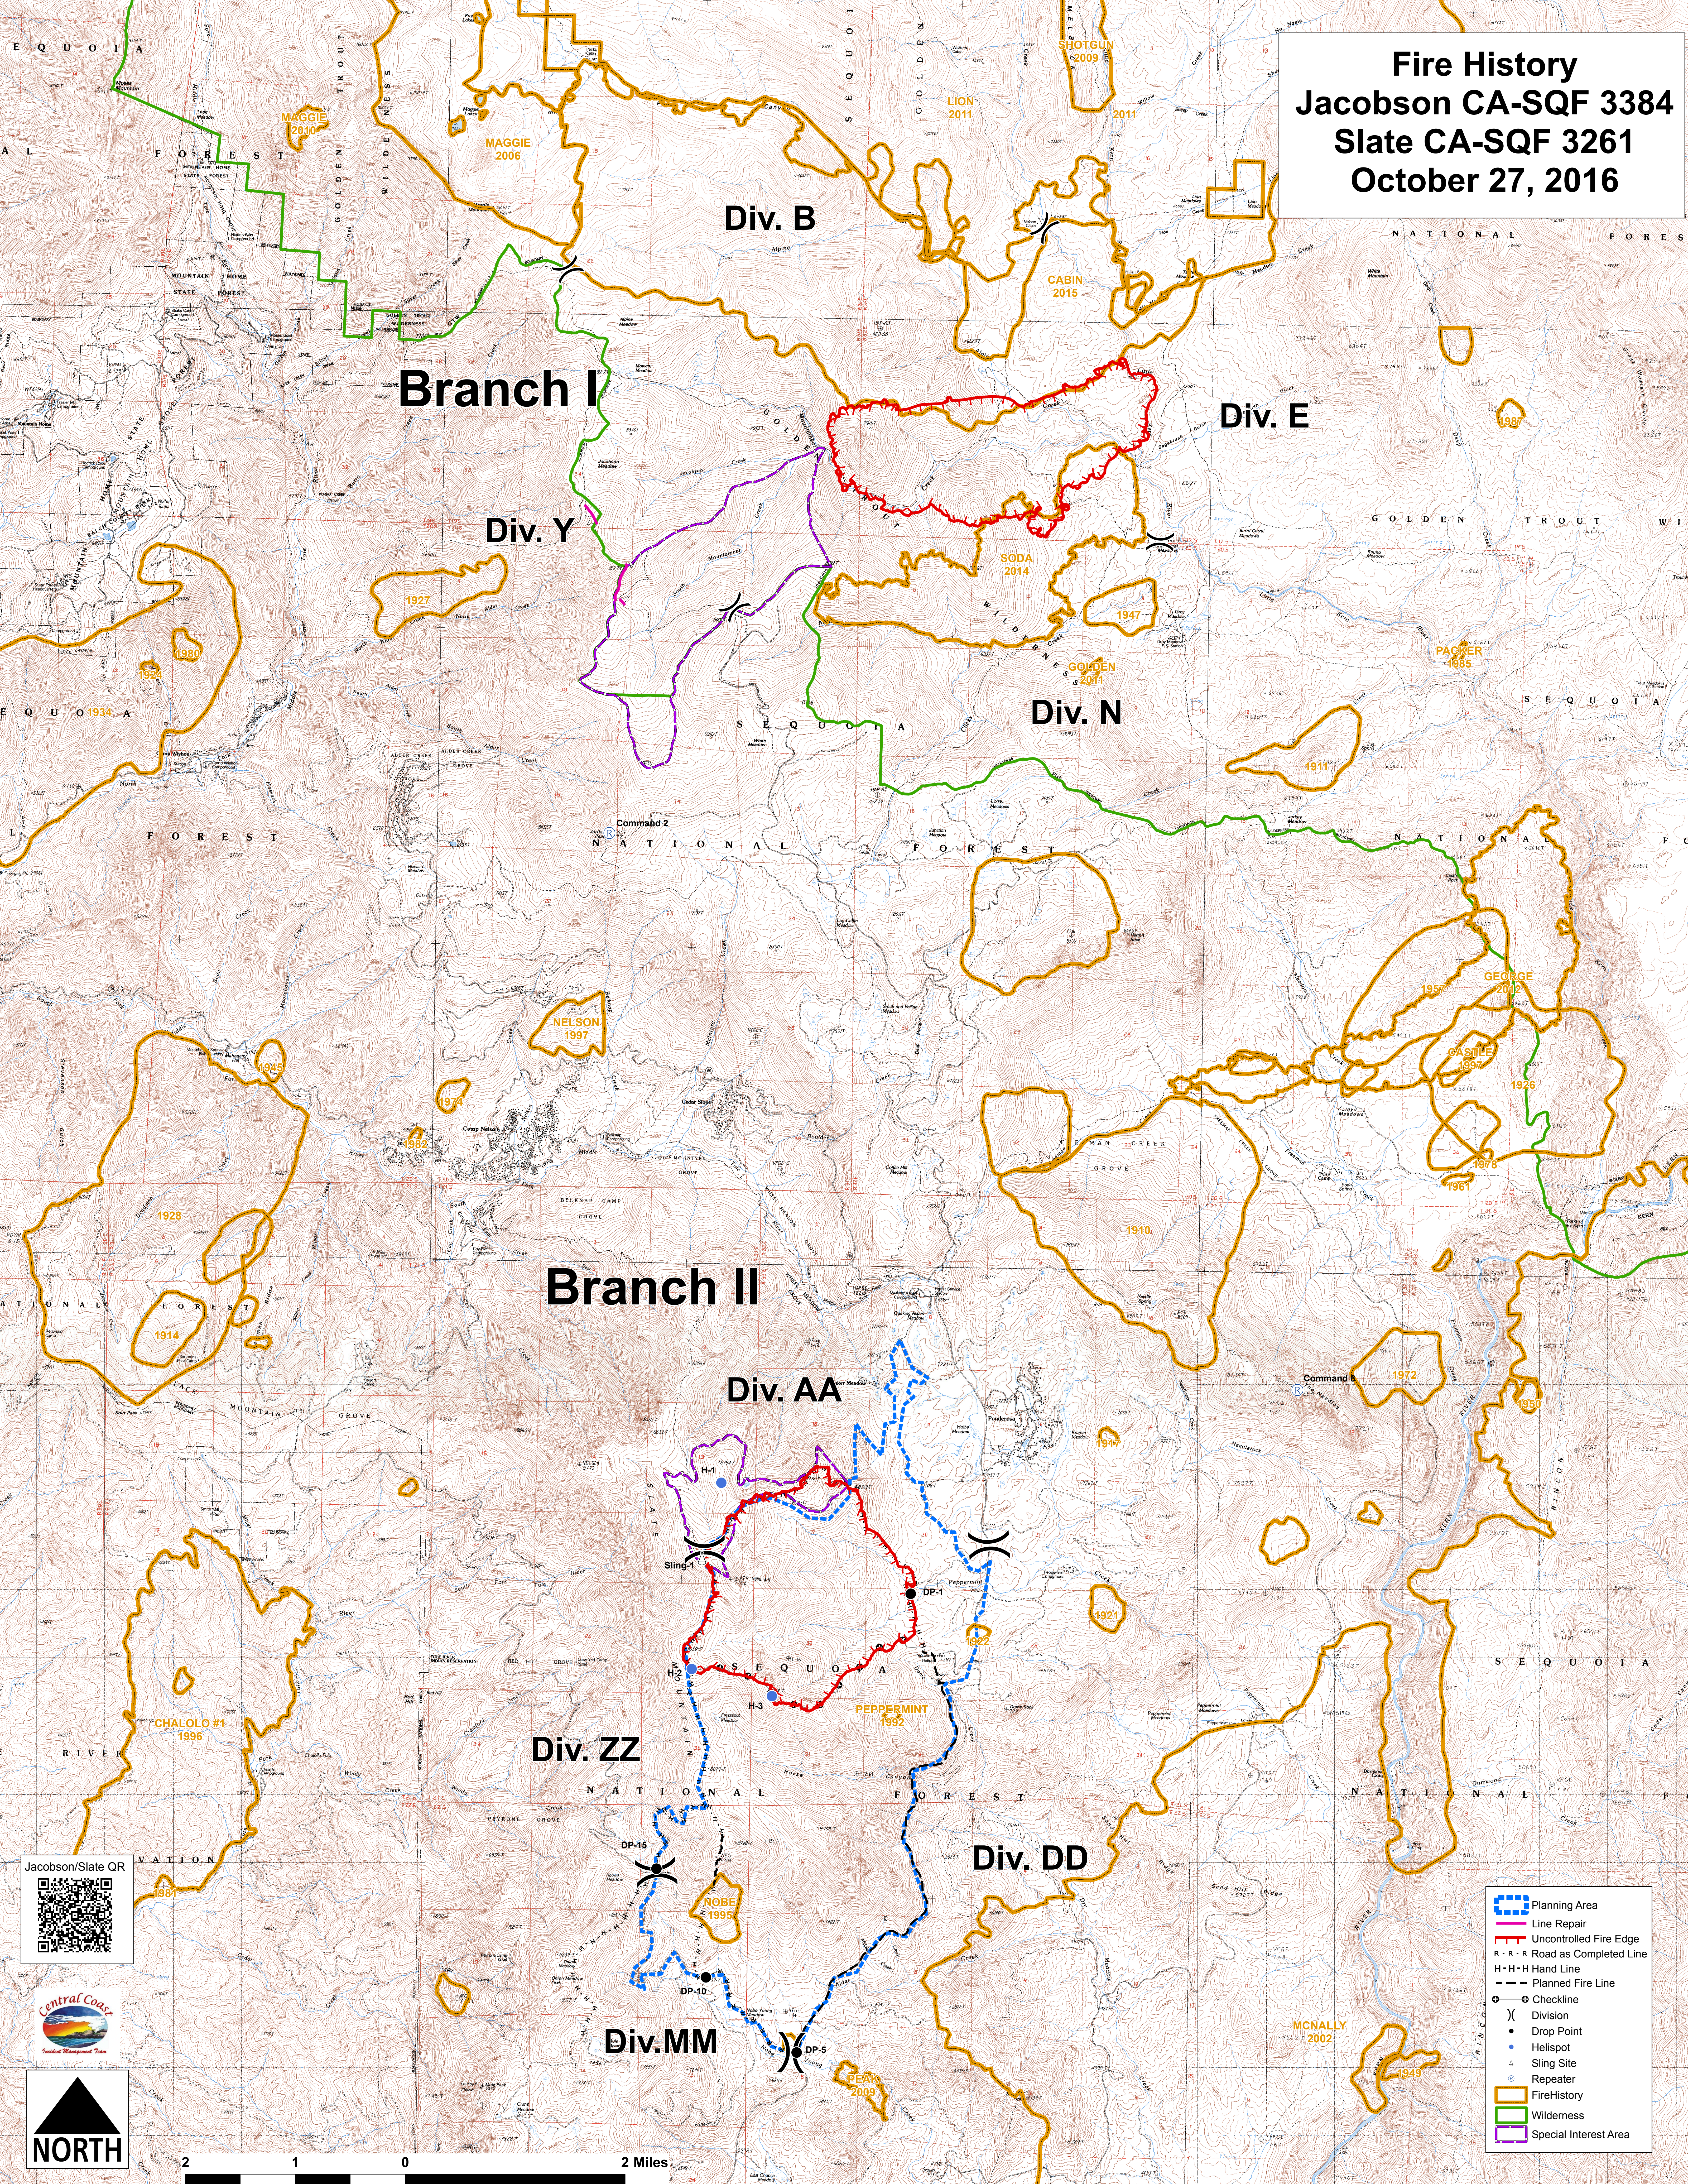

Fire History
Jacobson CA-SQF 3384
Slate CA-SQF 3261
October 27, 2016

- Planning Area
- Line Repair
- Uncontrolled Fire Edge
- Road as Completed Line
- Hand Line
- Planned Fire Line
- Checkline
- Division
- Drop Point
- Helispot
- Sling Site
- Repeater
- FireHistory
- Wilderness
- Special Interest Area

2 1 0 2 Miles