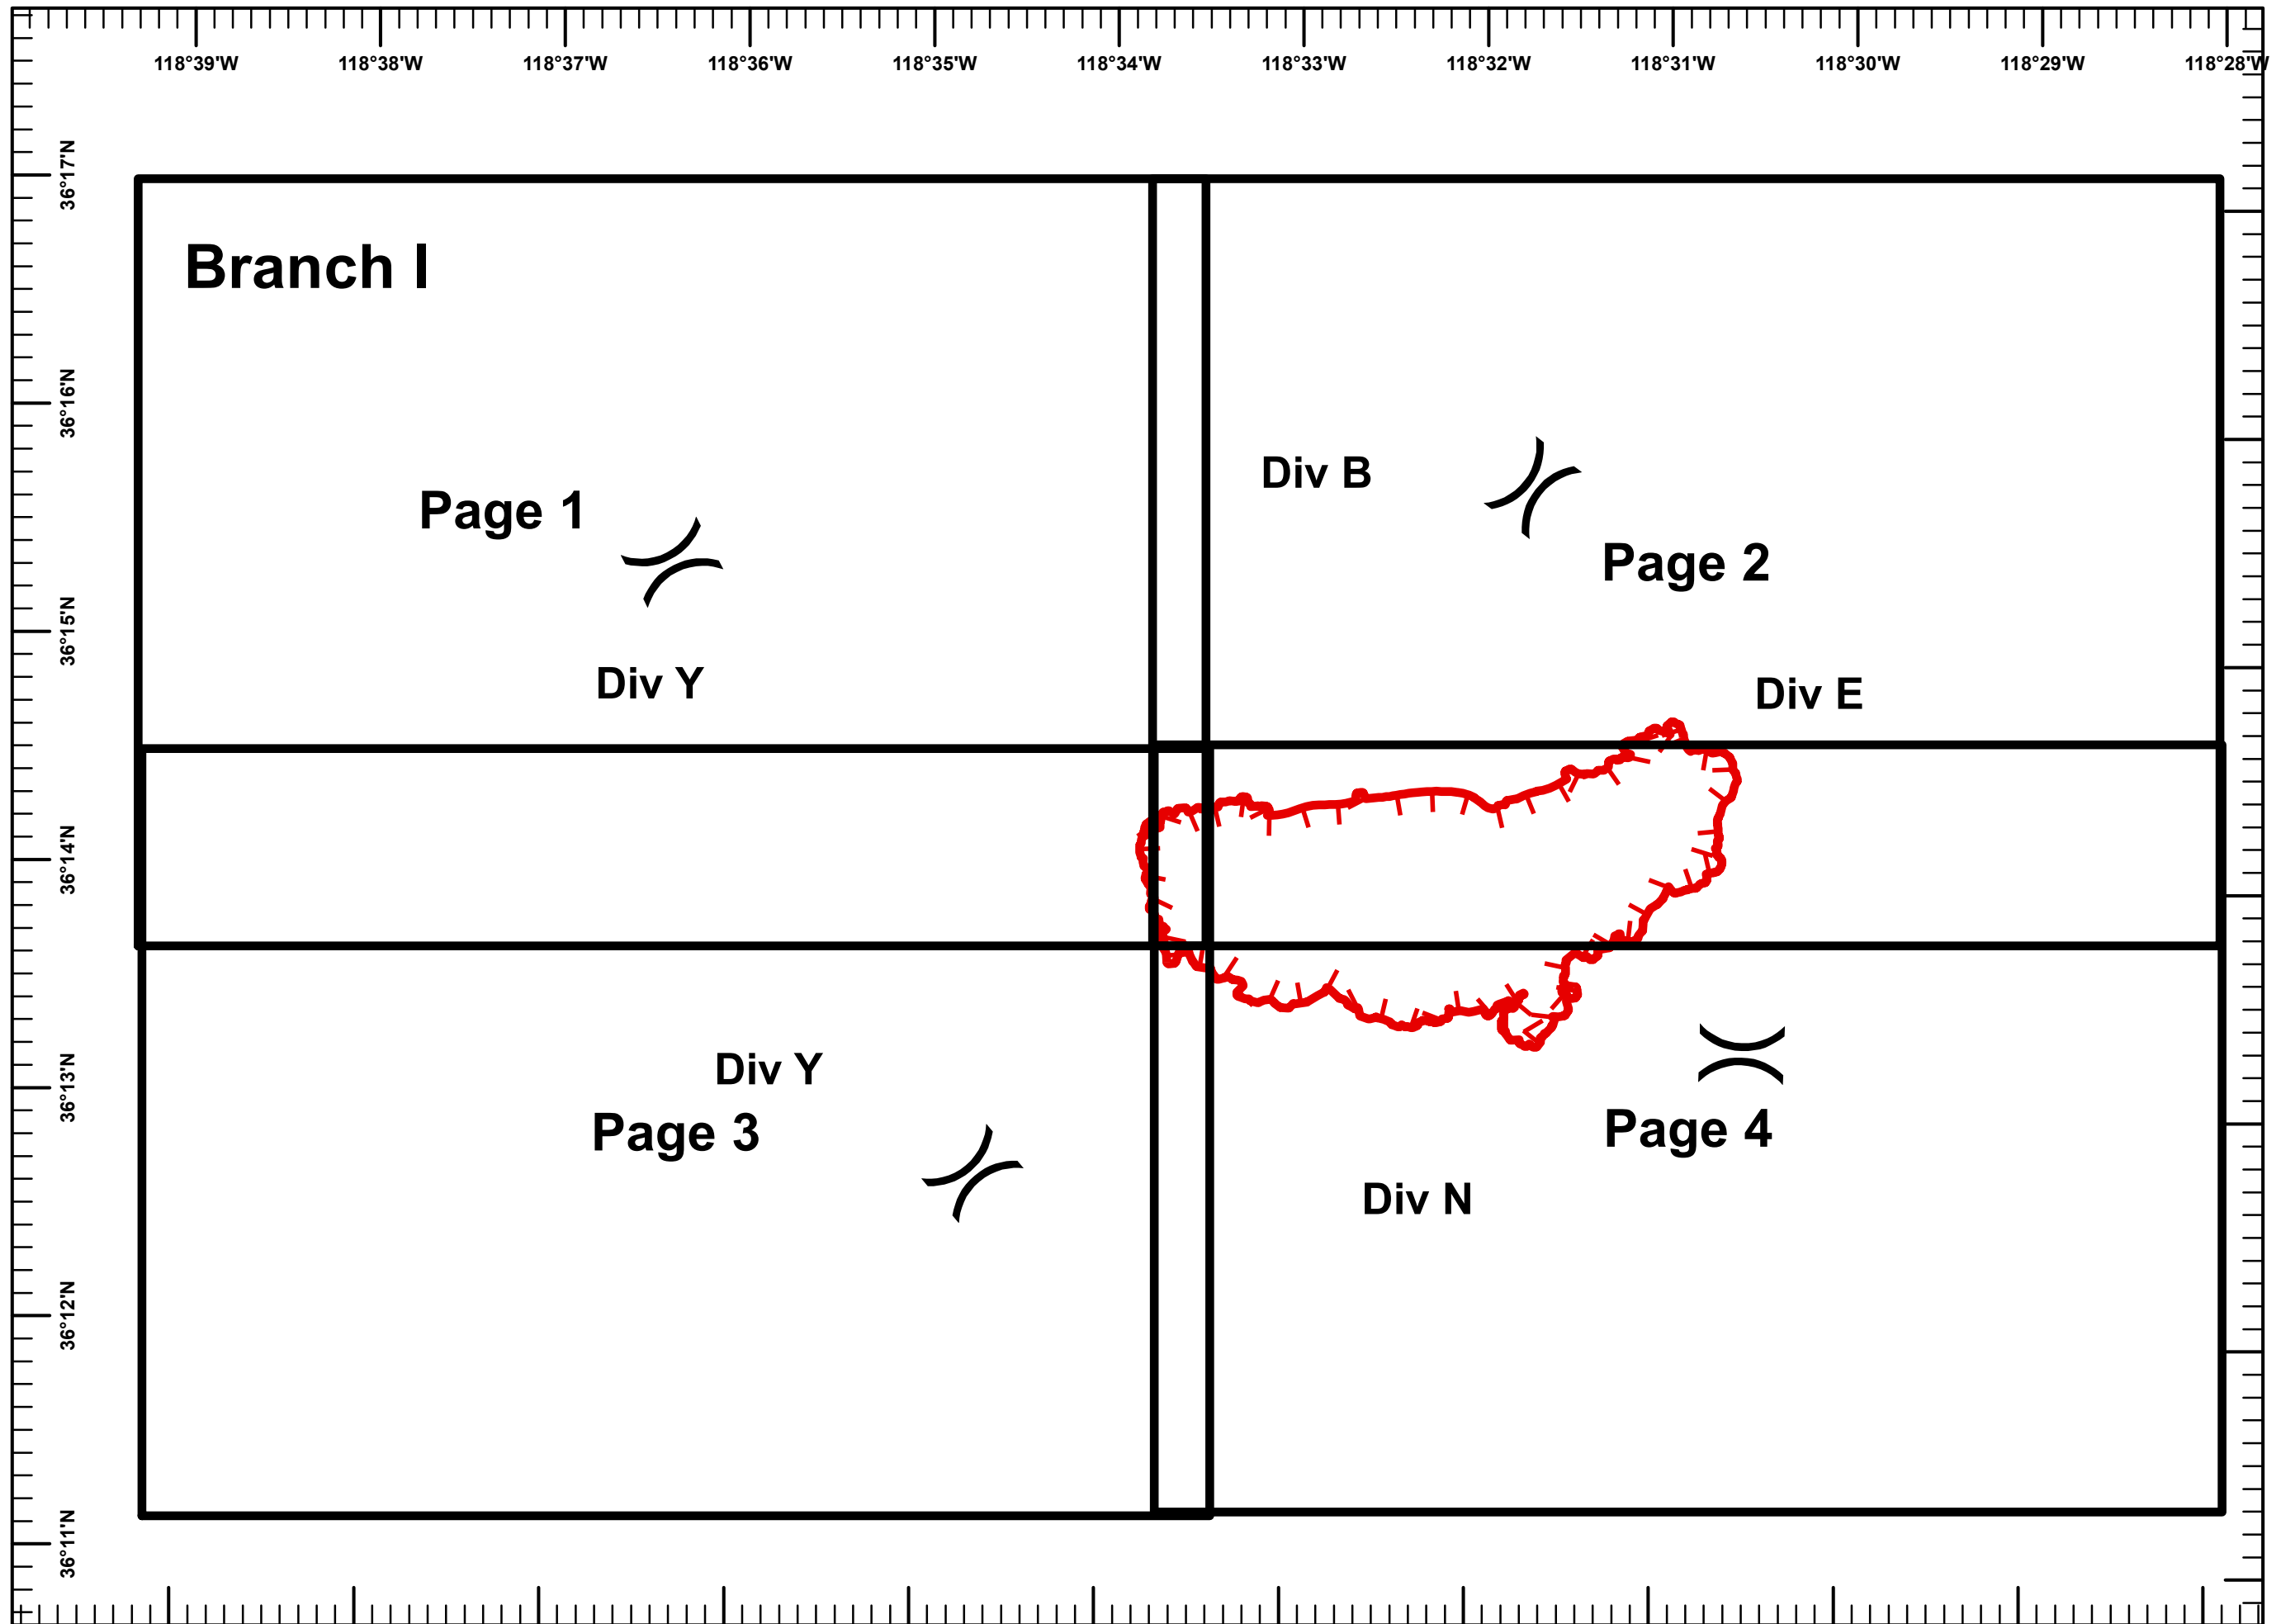

**Grid Index Map**

**Jacobson  
CA-SQF 3384**

- Legend**
-  Division
  -  Uncontrolled Fire Edge

CCIMT  
October 27, 2016  
0700 Hours

Jacobson  
CA-SQF #3384

Jacobson Ops. Map

Slate Ops. Map

JacobsonSlate\_Ops  
(ops map w/both  
fires)

Jacobson Pilot Map

Slate Pilot Map