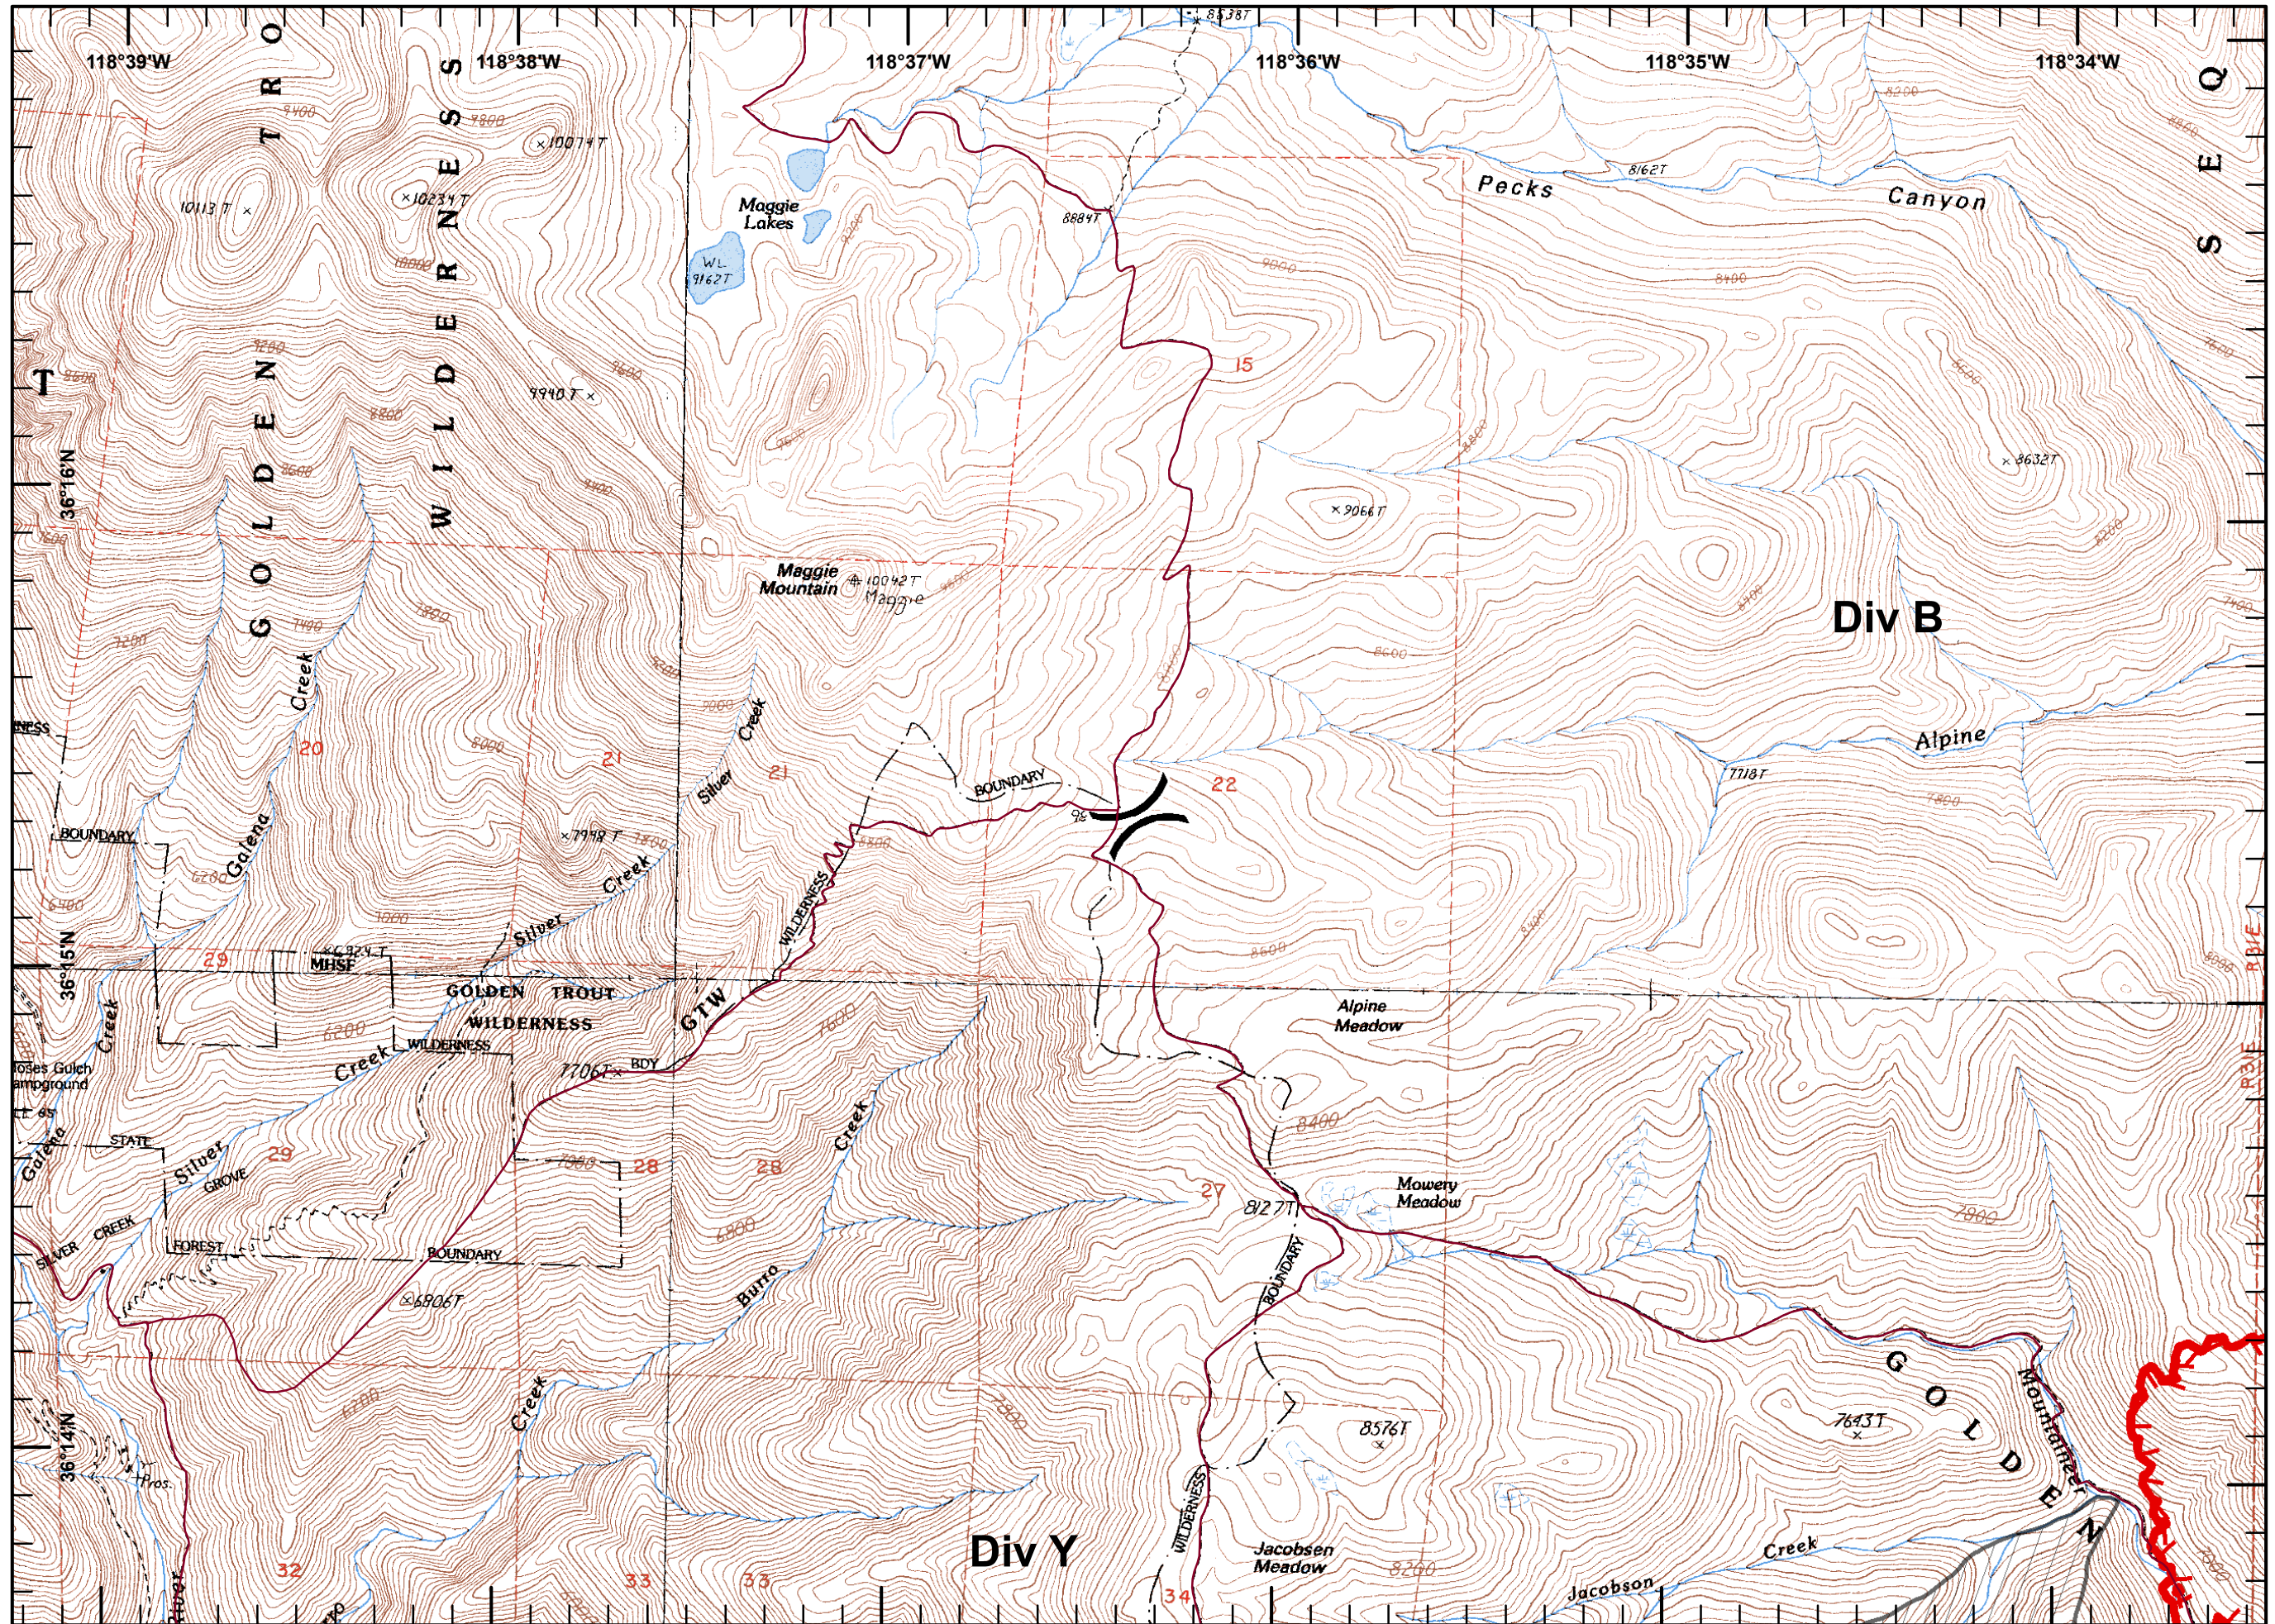

### Legend

-  Division
-  Uncontrolled Fire Edge
-  Trails
-  Line Rehab
-  S. Mountaineer RNA

Miles

CCIMT  
October 27, 2016  
0700 Hours

Jacobson  
CA-SQF #3384

- Legend**
- ( ) Division
  - Uncontrolled Fire Edge
  - Trails
  - Line Rehab
  - ▨ S. Mountaineer RNA

CCIMT  
October 27, 2016  
0700 Hours

Jacobson  
CA-SQF #3384

- Legend**
- ( ) Division
  - Uncontrolled Fire Edge
  - Trails
  - Line Rehab
  - S. Mountaineer RNA

CCIMT  
October 27, 2016  
0700 Hours

Jacobson  
CA-SQF #3384

### Legend

- ( ) Division
- Uncontrolled Fire Edge
- Trails
- Line Rehab
- S. Mountaineer RNA

CCIMT  
October 27, 2016  
0700 Hours

Jacobson IAP/Transp. Map

Slate IAP/Transp. Map

Sequoia Forest Recreation Map

Jacobson Ops. Map

Slate Ops. Map

JacobsonSlate\_Ops  
(ops map w/both  
fires)

Jacobson Pilot Map

Slate Pilot Map