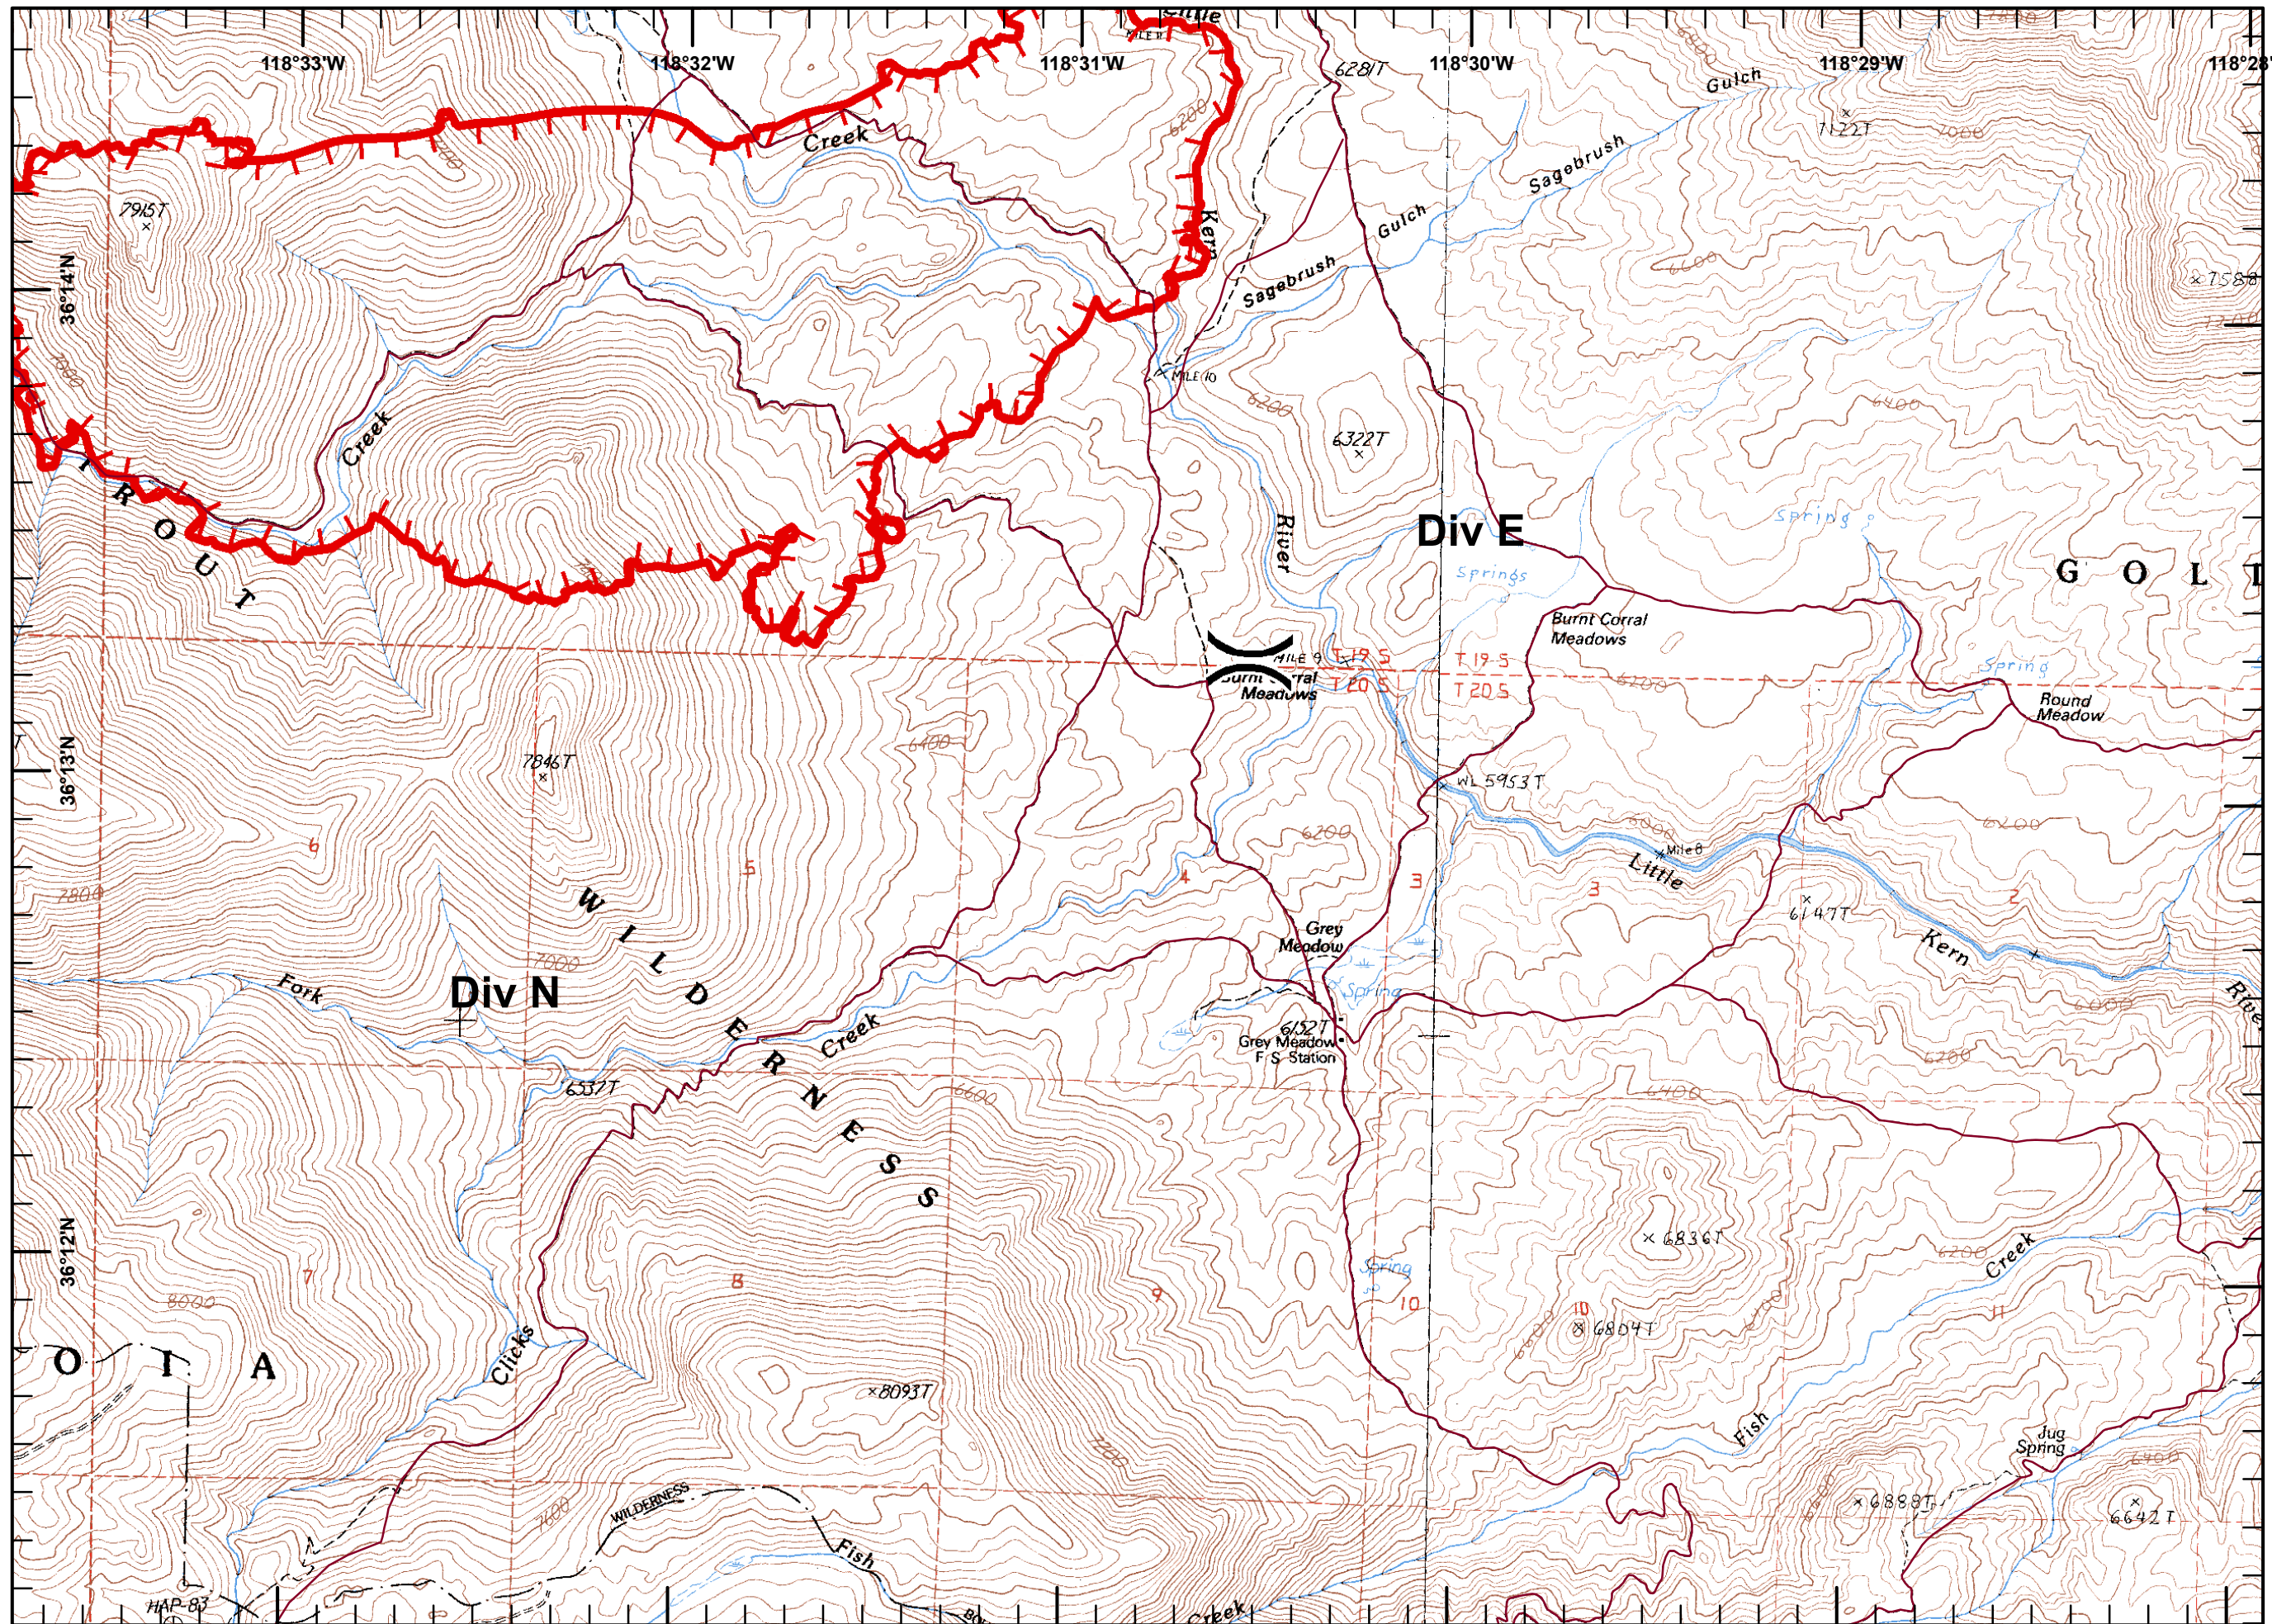

### Legend

-  Division
-  Uncontrolled Fire Edge
-  Trails
-  Line Rehab
-  S. Mountaineer RNA

Miles

CCIMT  
October 27, 2016  
0700 Hours

Jacobson  
CA-SQF #3384

- Legend**
- ( ) Division
  - Uncontrolled Fire Edge
  - Trails
  - Line Rehab
  - ▨ S. Mountaineer RNA

CCIMT  
October 27, 2016  
0700 Hours

Jacobson  
CA-SQF #3384

- Legend**
- ( ) Division
  - Uncontrolled Fire Edge
  - Trails
  - Line Rehab
  - S. Mountaineer RNA

CCIMT  
October 27, 2016  
0700 Hours

Jacobson  
CA-SQF #3384

### Legend

- ( ) Division
- Uncontrolled Fire Edge
- Trails
- Line Rehab
- S. Mountaineer RNA

CCIMT  
October 27, 2016  
0700 Hours

Jacobson IAP/Transp. Map

Slate IAP/Transp. Map

Sequoia Forest Recreation Map

Jacobson Ops. Map

Slate Ops. Map

JacobsonSlate\_Ops  
(ops map w/both  
fires)

Jacobson Pilot Map

Slate Pilot Map