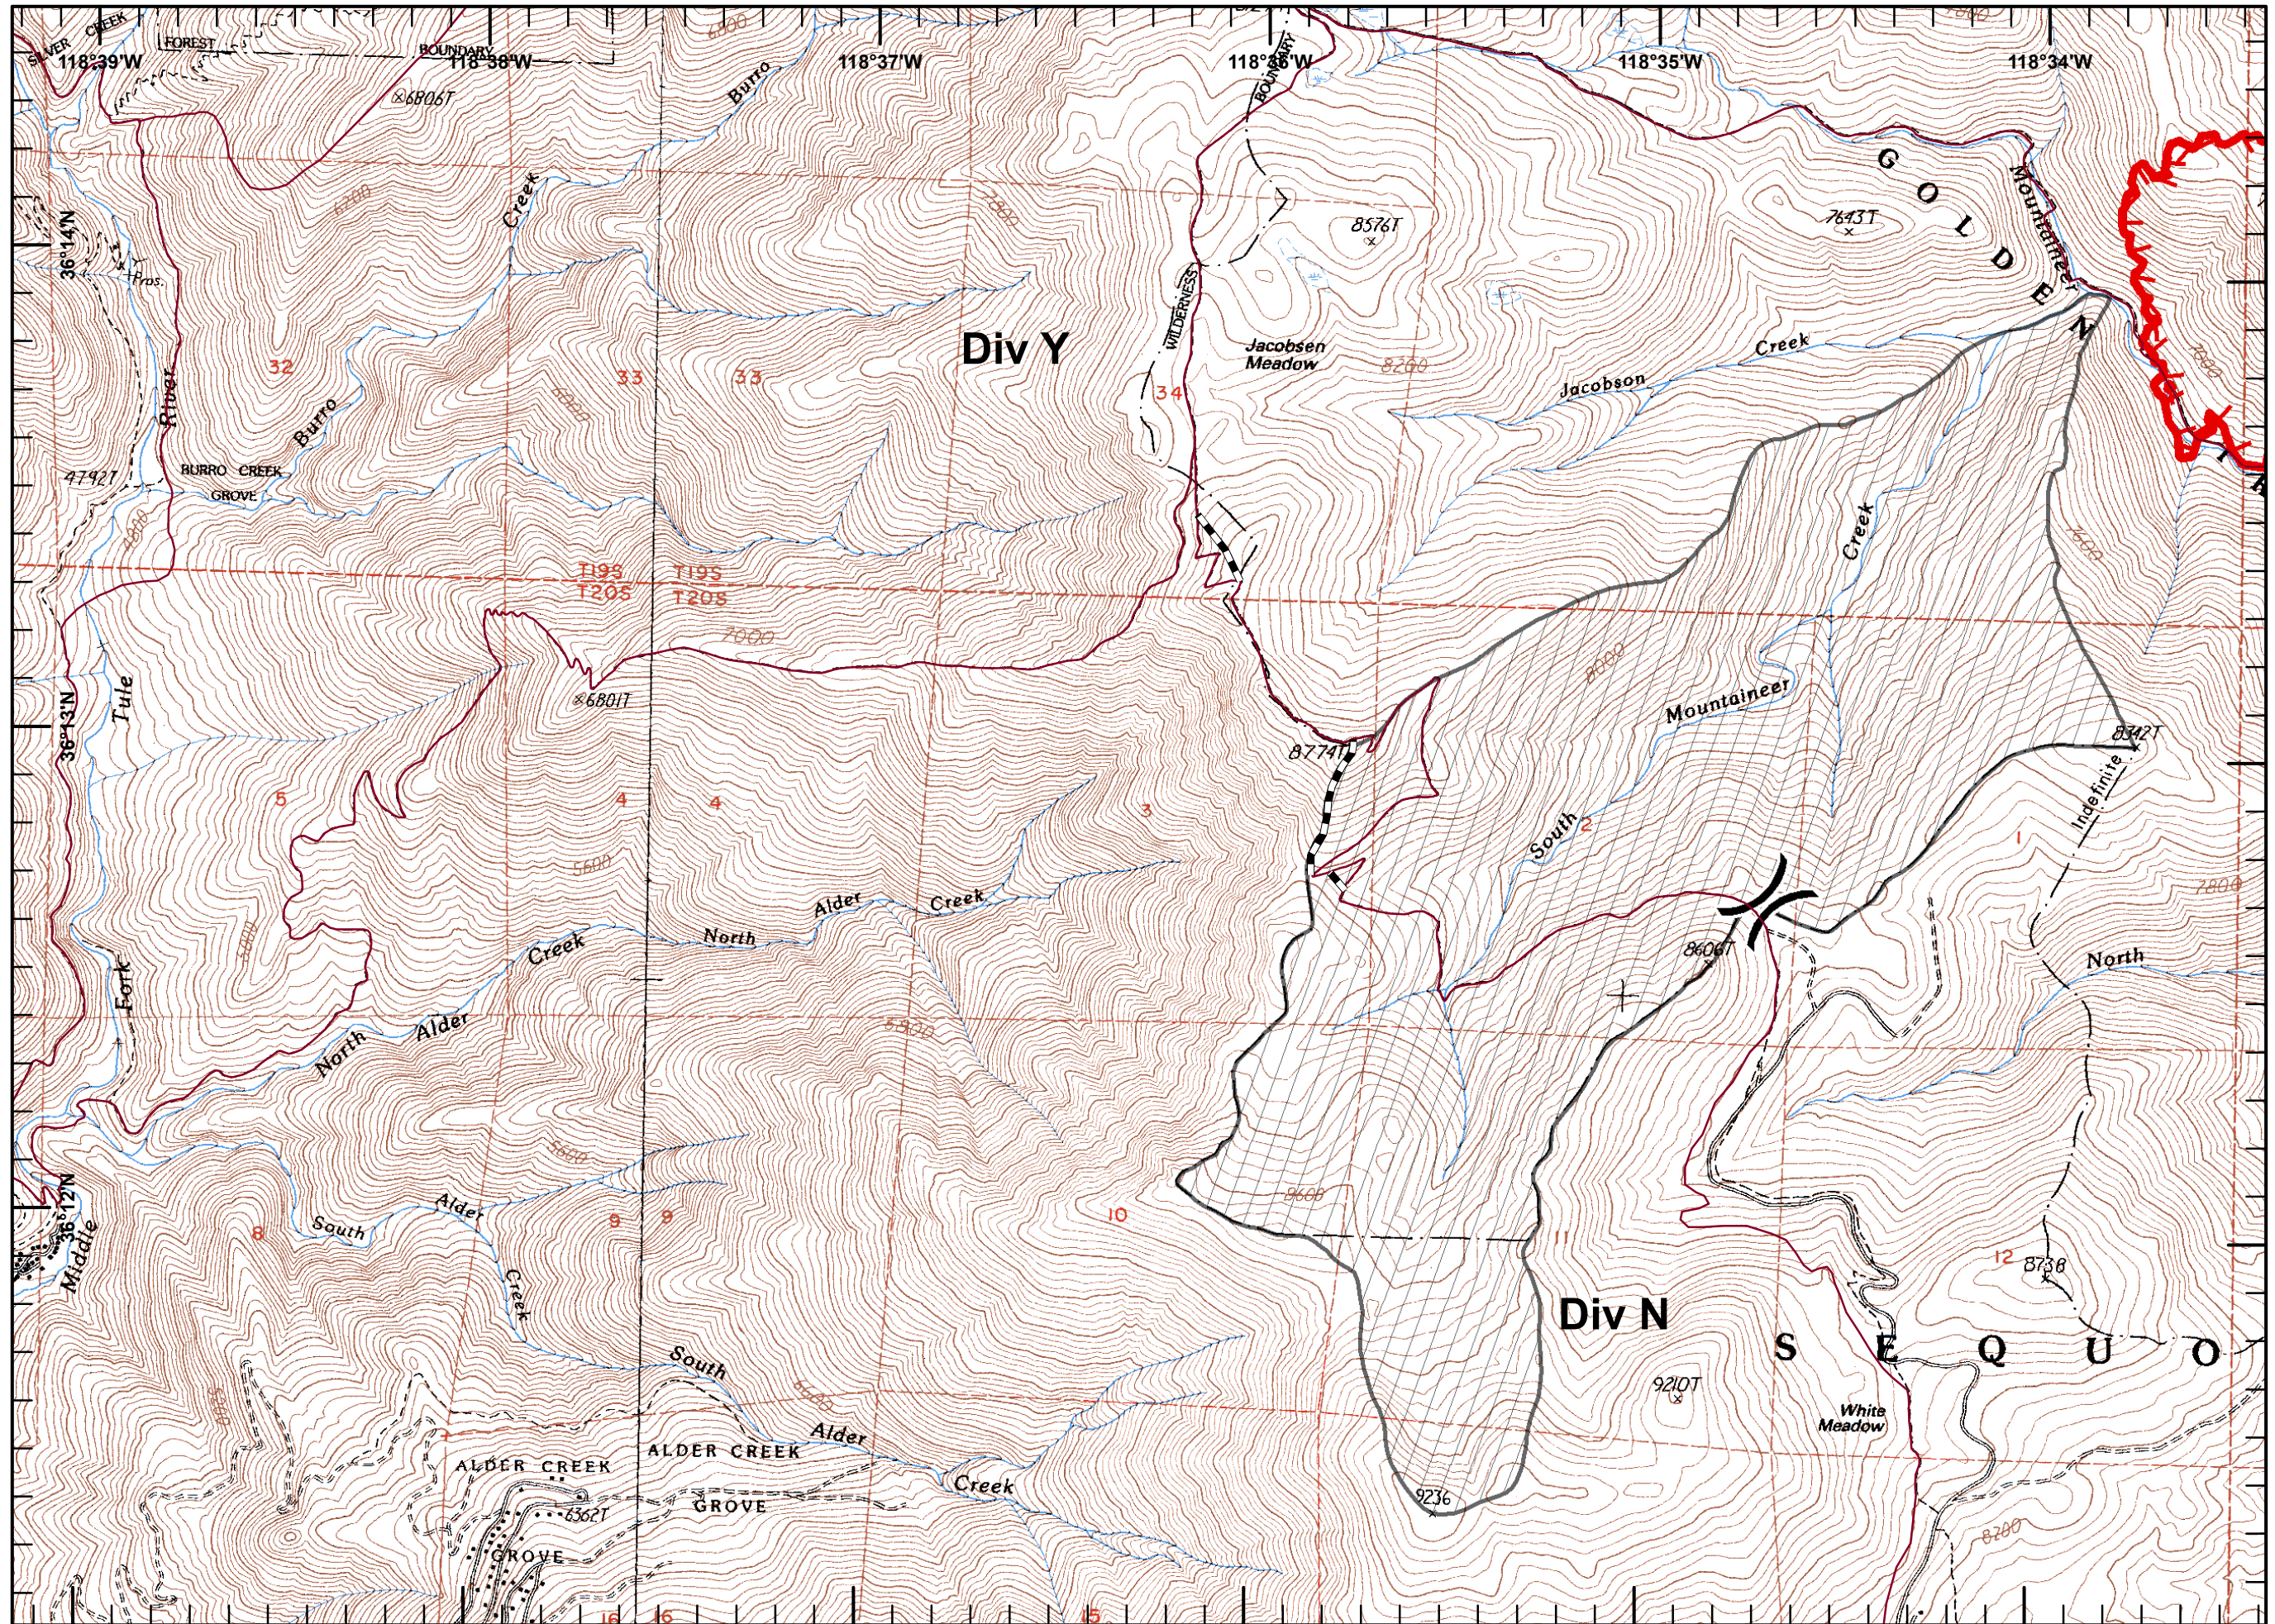

### Legend

-  Division
-  Uncontrolled Fire Edge
-  Trails
-  Line Rehab
-  S. Mountaineer RNA

Miles

CCIMT  
October 27, 2016  
0700 Hours

Jacobson  
CA-SQF #3384

- Legend**
- ( ) Division
  - Uncontrolled Fire Edge
  - Trails
  - Line Rehab
  - ▨ S. Mountaineer RNA

CCIMT  
October 27, 2016  
0700 Hours

Jacobson  
CA-SQF #3384

- Legend**
- ( ) Division
  - Uncontrolled Fire Edge
  - Trails
  - Line Rehab
  - S. Mountaineer RNA

CCIMT  
October 27, 2016  
0700 Hours

Jacobson  
CA-SQF #3384

### Legend

- ( ) Division
- Uncontrolled Fire Edge
- Trails
- Line Rehab
- S. Mountaineer RNA

CCIMT  
October 27, 2016  
0700 Hours

Jacobson IAP/Transp. Map

Slate IAP/Transp. Map

Sequoia Forest Recreation Map

Jacobson Ops. Map

Slate Ops. Map

JacobsonSlate\_Ops  
(ops map w/both  
fires)

Jacobson Pilot Map

Slate Pilot Map