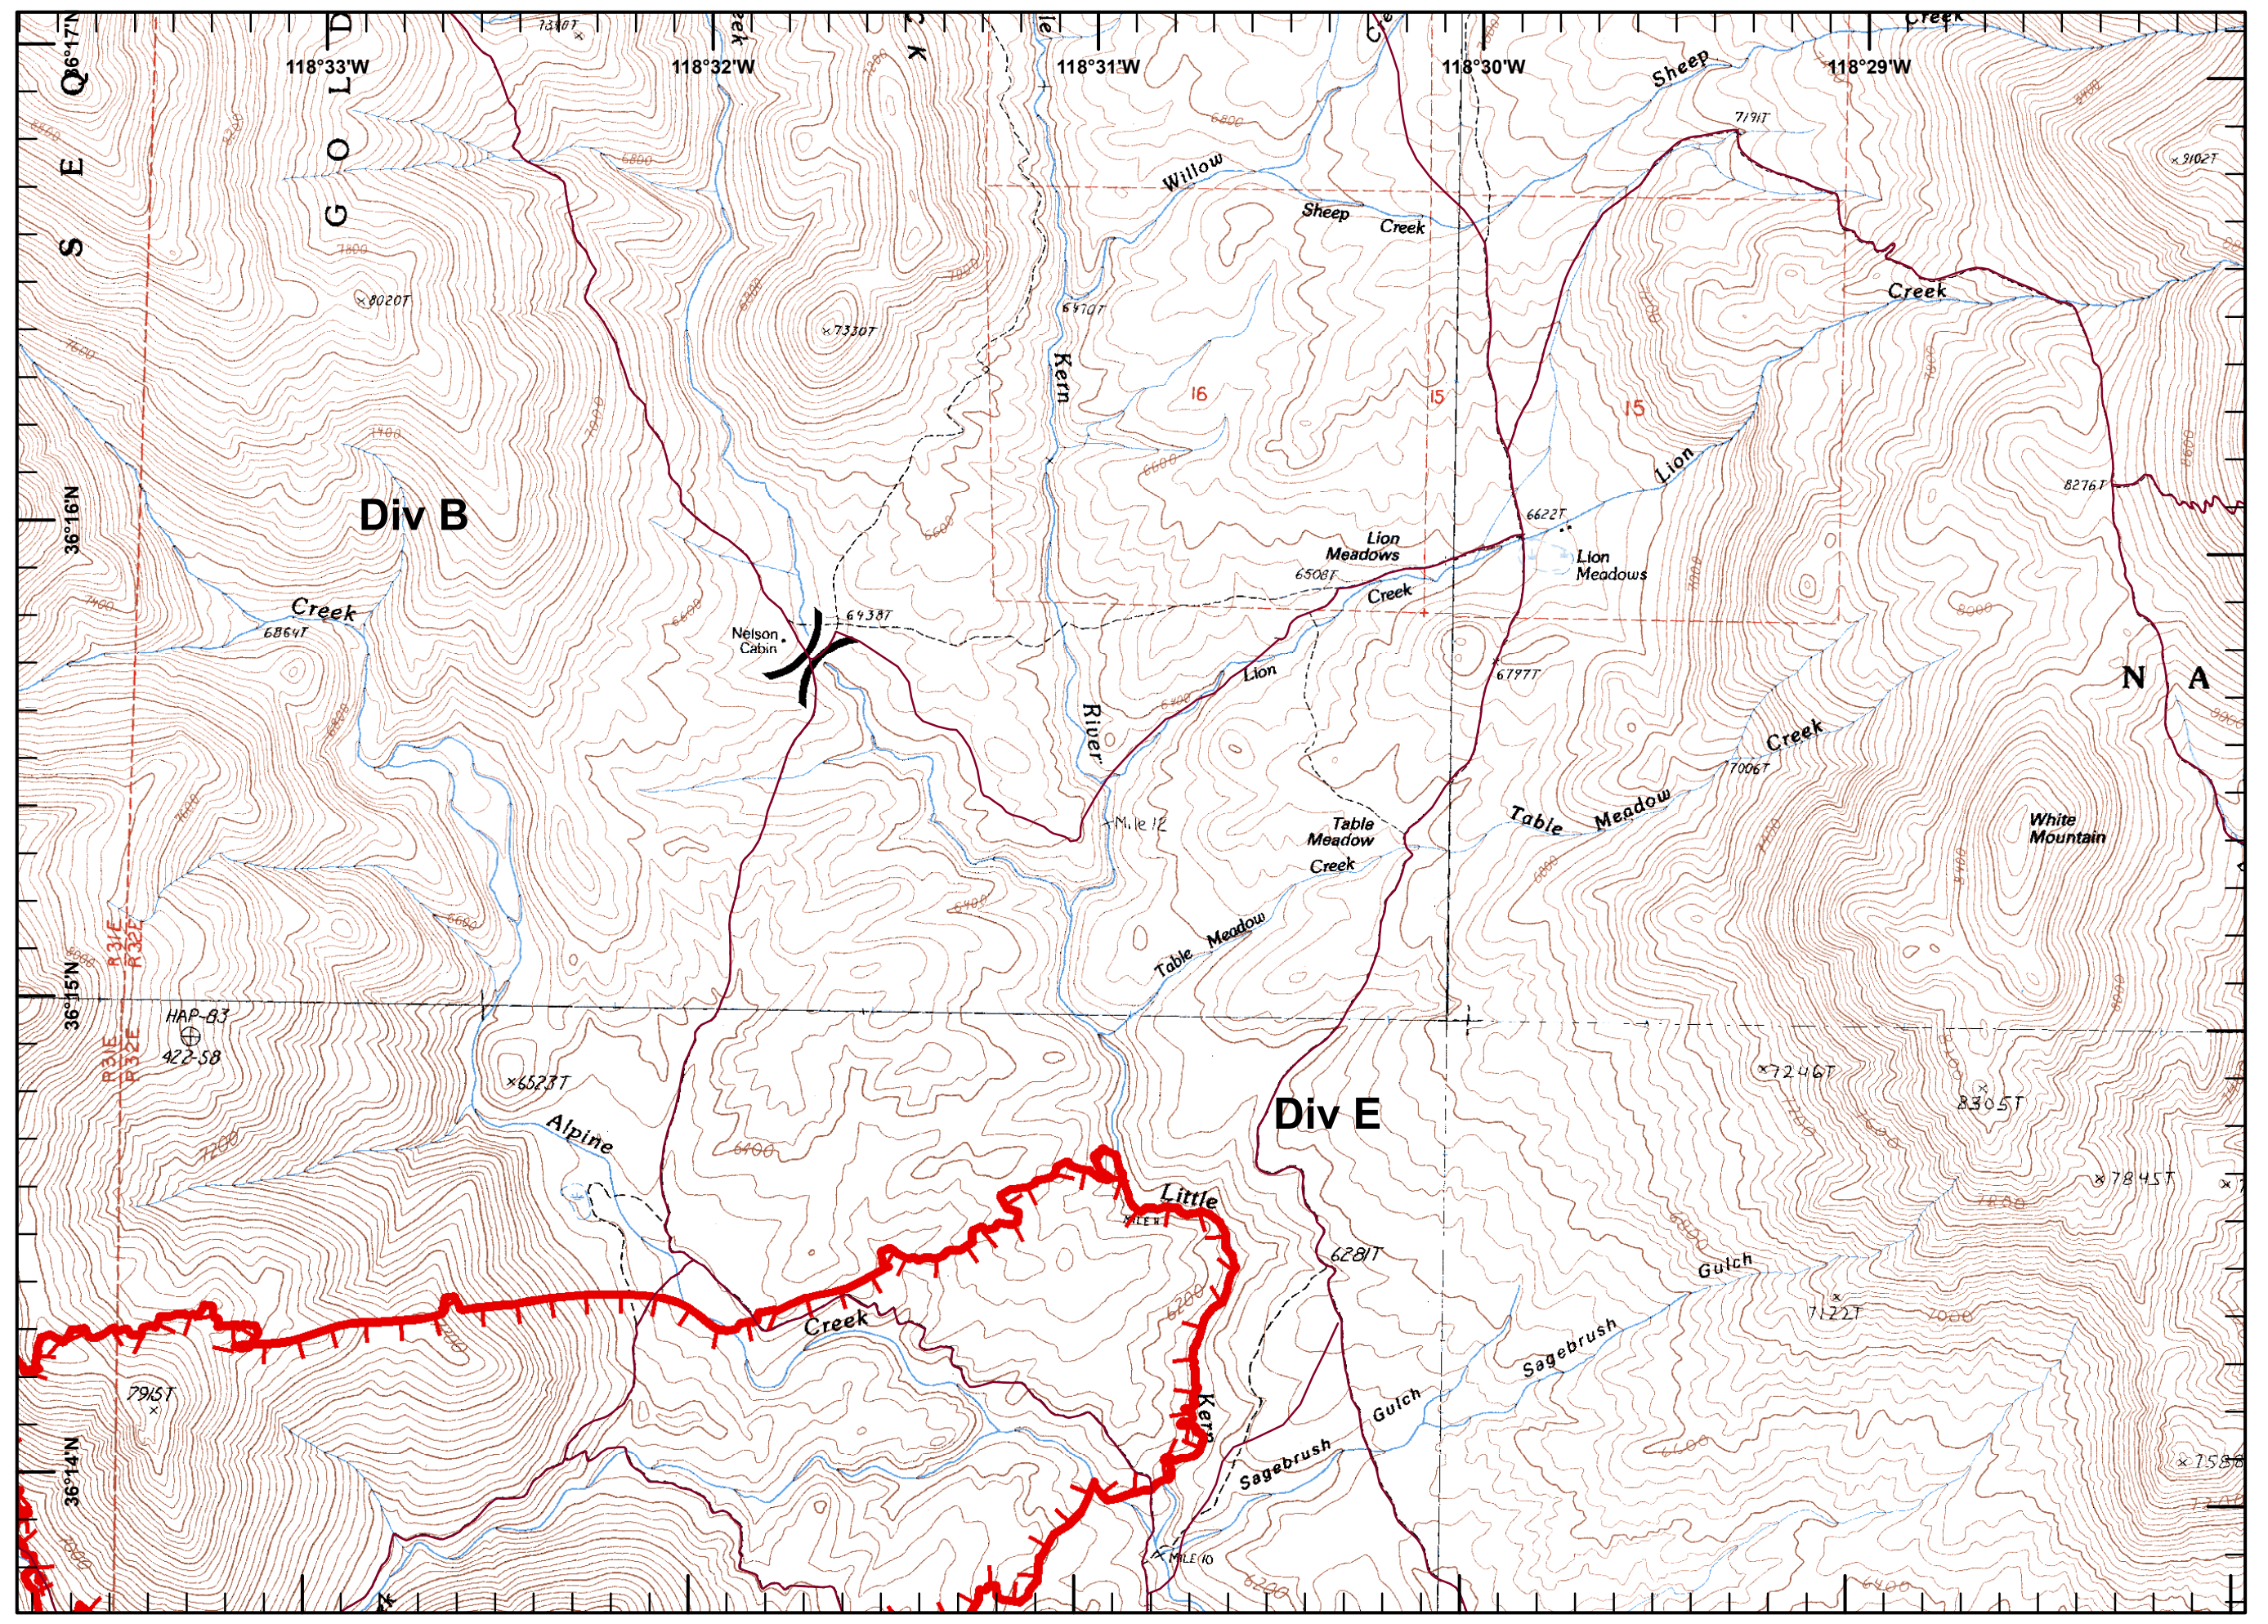

### Legend

-  Division
-  Uncontrolled Fire Edge
-  Trails
-  Line Rehab
-  S. Mountaineer RNA

Miles

CCIMT  
October 27, 2016  
0700 Hours

Jacobson  
CA-SQF #3384

- Legend**
- ( ) Division
  - Uncontrolled Fire Edge
  - Trails
  - Line Rehab
  - ▨ S. Mountaineer RNA

CCIMT  
October 27, 2016  
0700 Hours

Jacobson  
CA-SQF #3384

- Legend**
- ( ) Division
  - Uncontrolled Fire Edge
  - Trails
  - Line Rehab
  - S. Mountaineer RNA

CCIMT  
October 27, 2016  
0700 Hours

Jacobson  
CA-SQF #3384

### Legend

- ( ) Division
- Uncontrolled Fire Edge
- Trails
- Line Rehab
- S. Mountaineer RNA

CCIMT  
October 27, 2016  
0700 Hours

Jacobson IAP/Transp. Map

Slate IAP/Transp. Map

Sequoia Forest Recreation Map

Jacobson Ops. Map

Slate Ops. Map

JacobsonSlate\_Ops  
(ops map w/both  
fires)

Jacobson Pilot Map

Slate Pilot Map