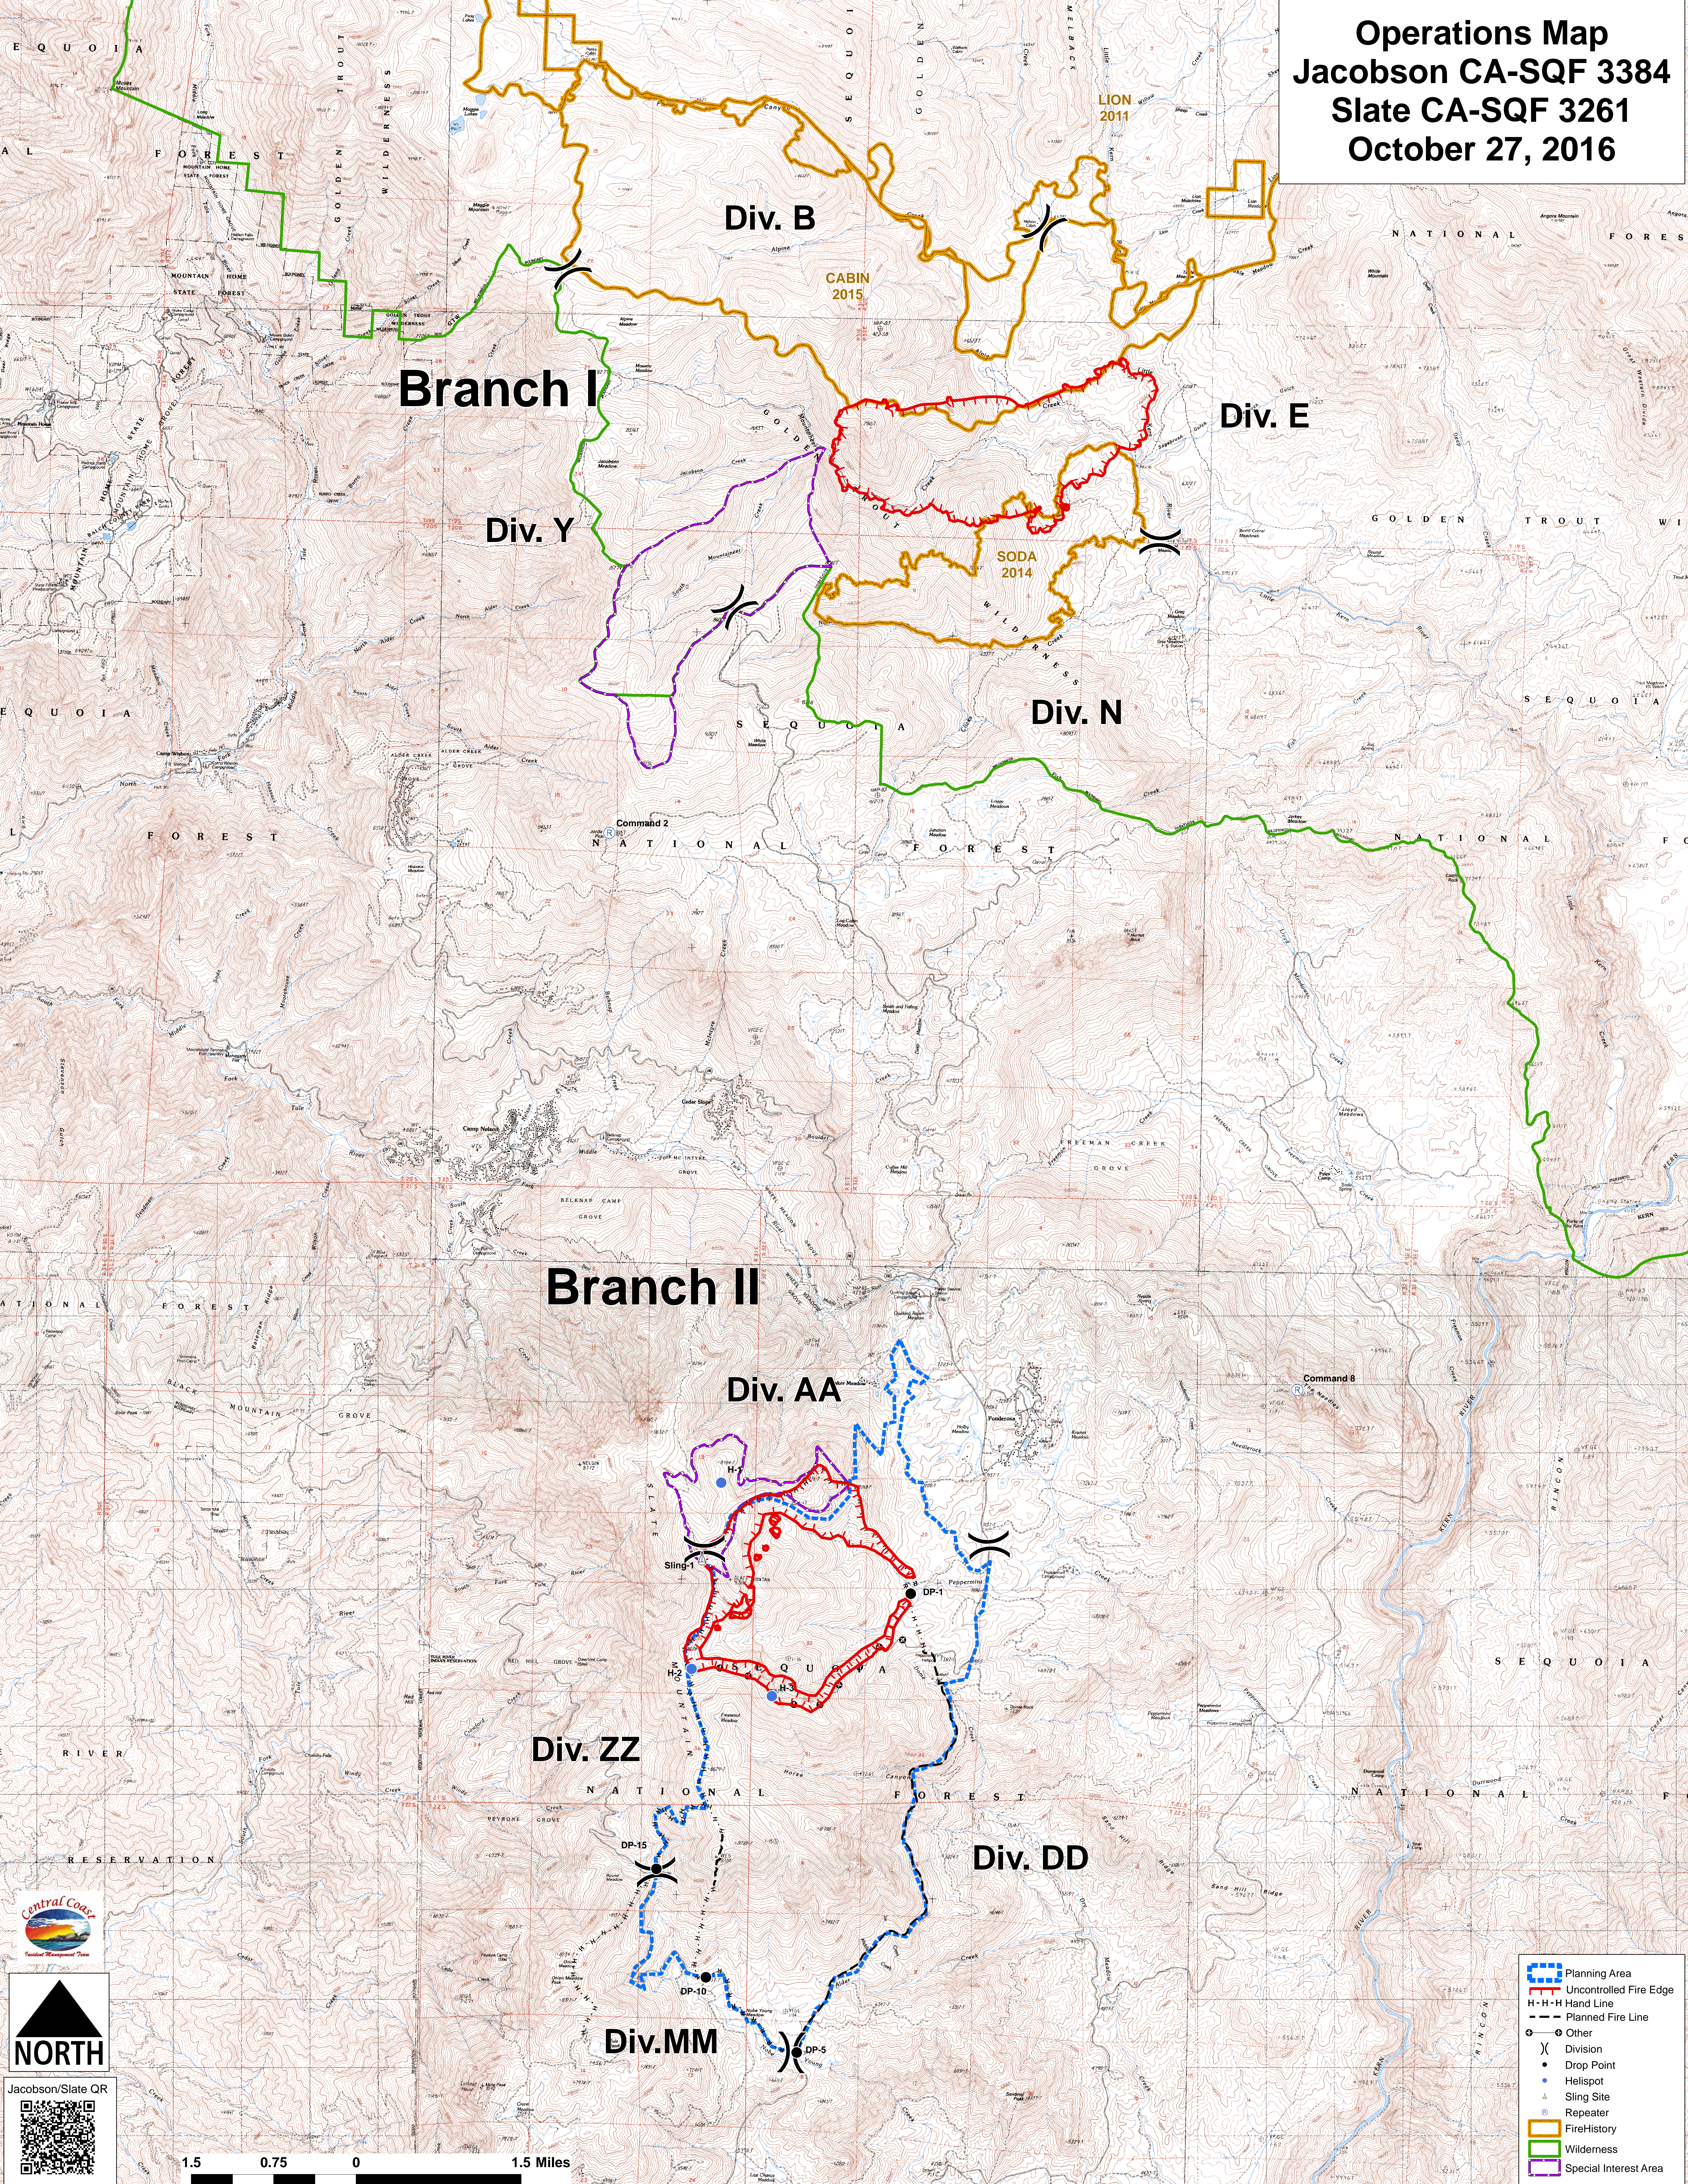

Operations Map
Jacobson CA-SQF 3384
Slate CA-SQF 3261
October 27, 2016

- Planning Area
- Uncontrolled Fire Edge
- H-H Hand Line
- Planned Fire Line
- Other
- Division
- Drop Point
- Helispot
- Sling Site
- Repeater
- FireHistory
- Wilderness
- Special Interest Area