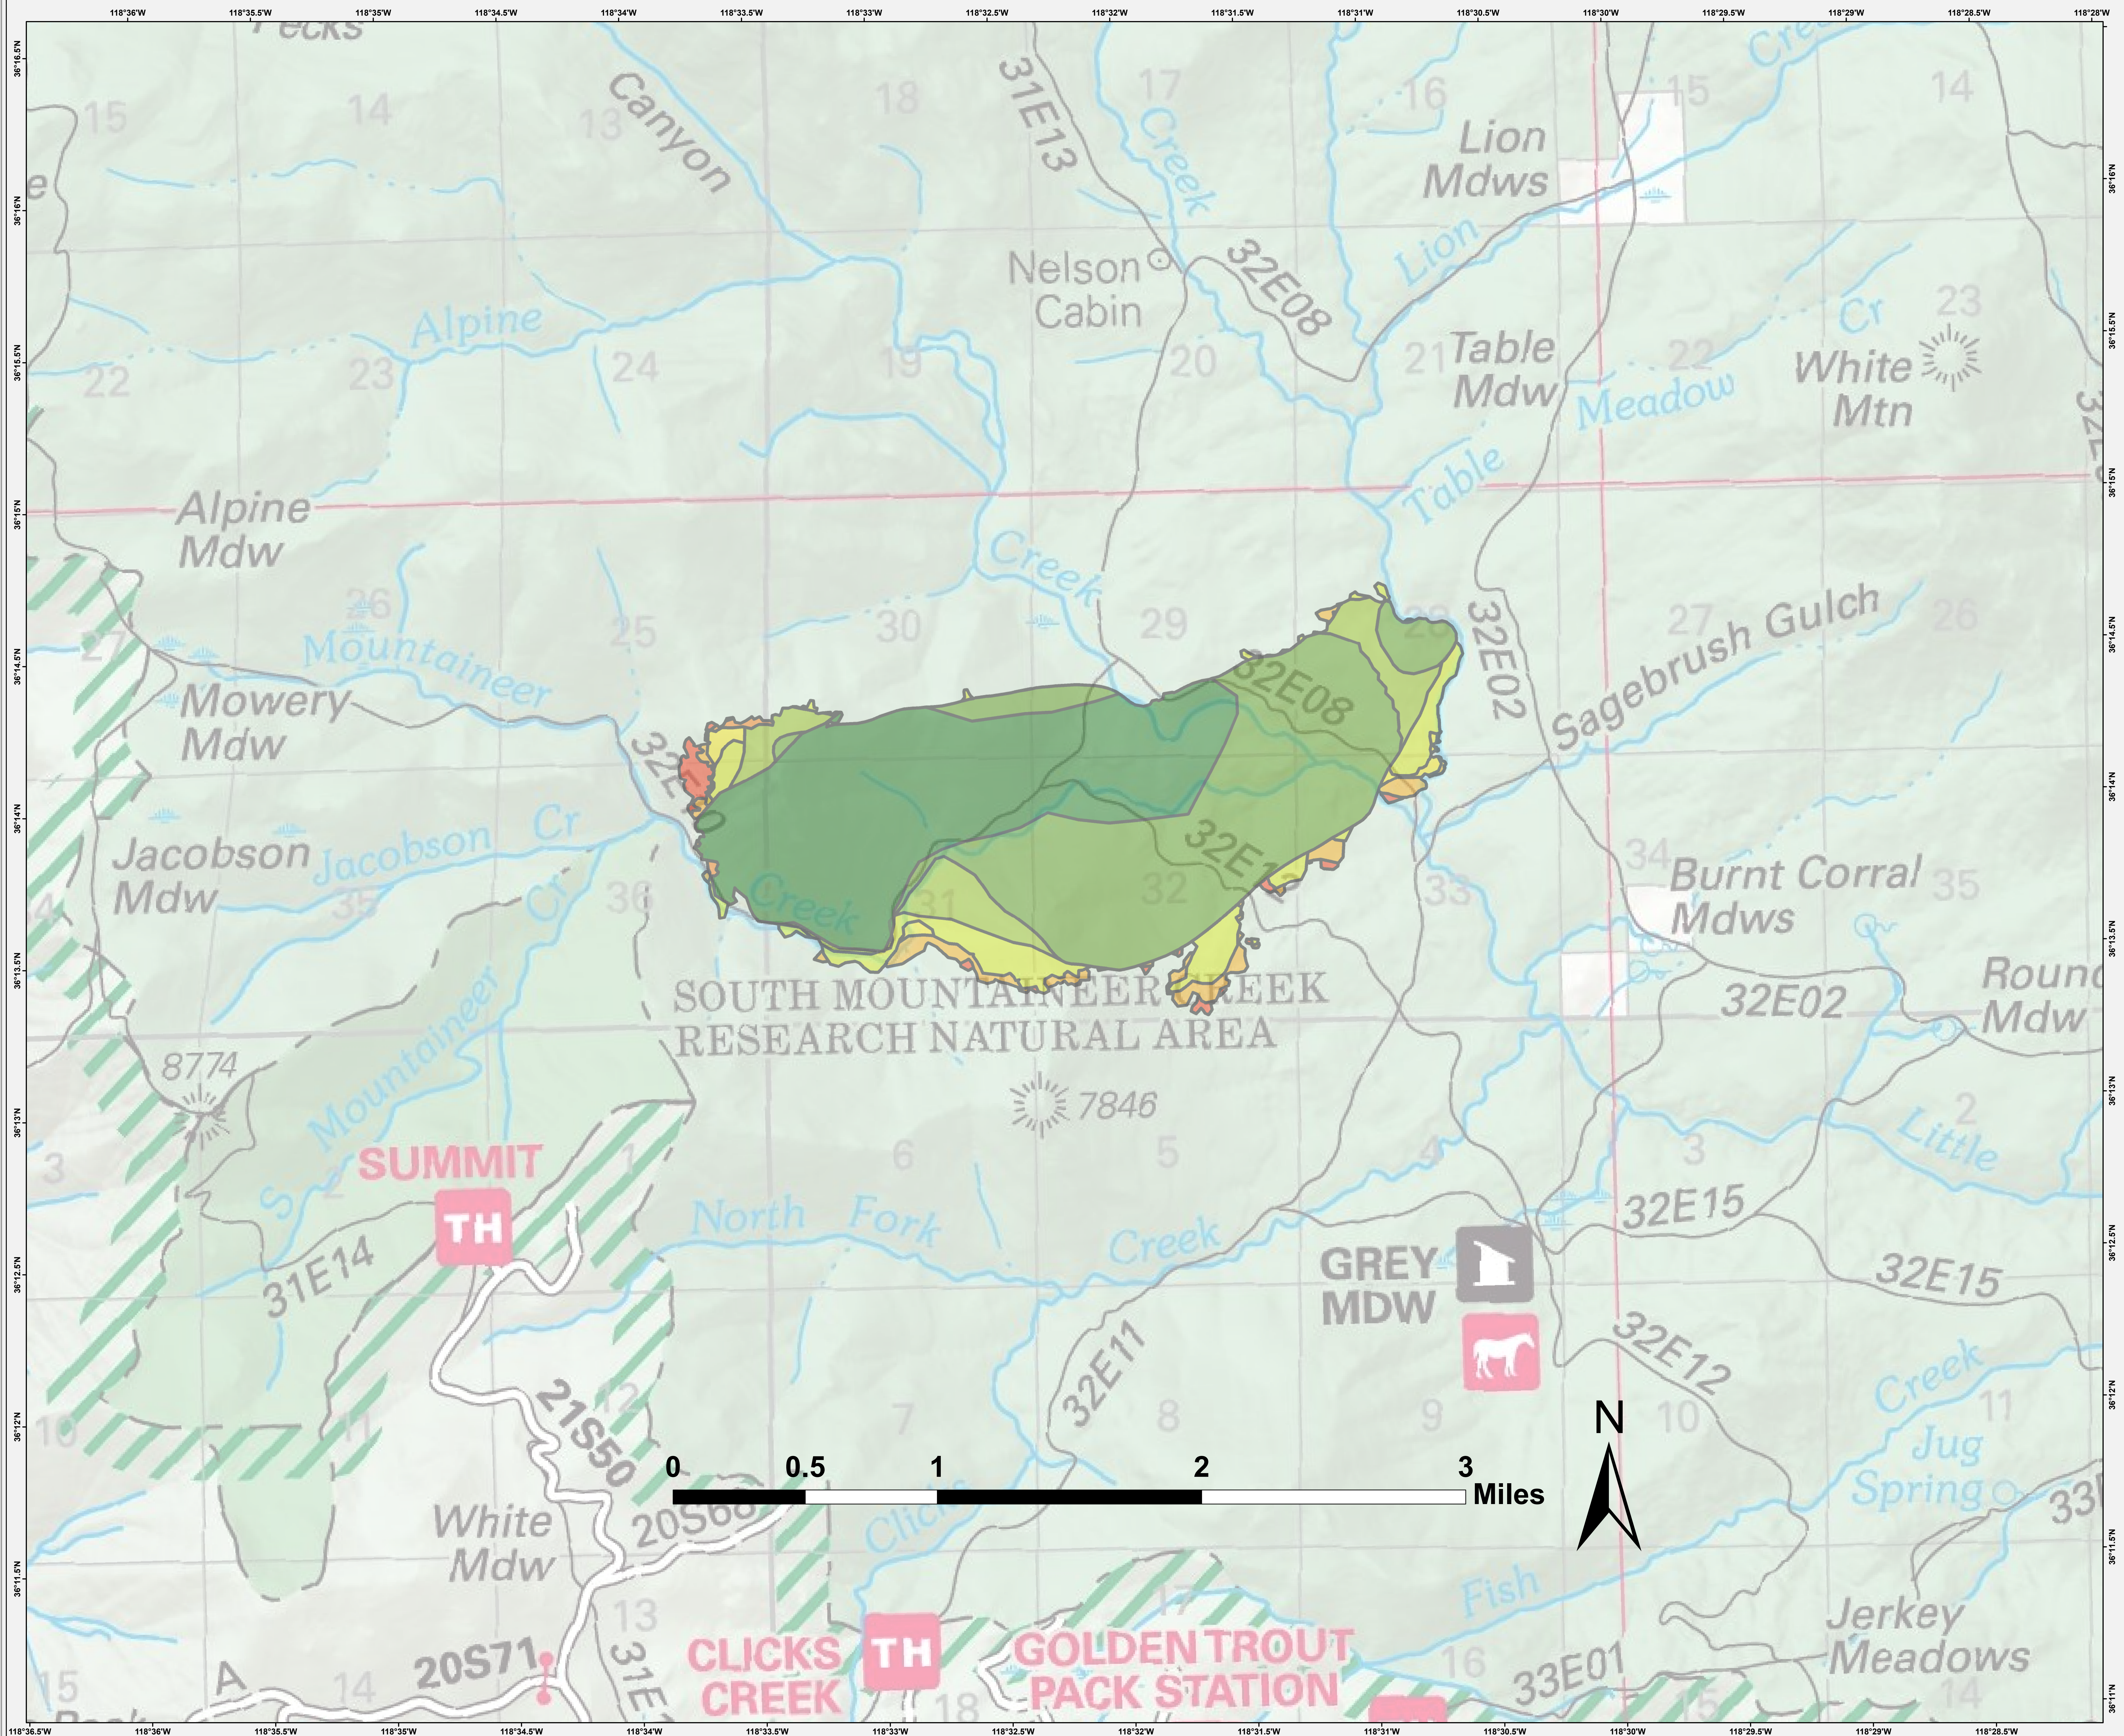

JACOBSON INCIDENT

CA-SQF-003384

PROGRESSION MAP

- 10/26 2127
Grew by 20.74 Acres
- 10/26 1715
Grew by 4.56 Acres
- 10/25 2305
Grew by 55.81 Acres
- 10/25 1600
Grew by 16.25 Acres
- 10/24 2332
Grew by 130.22 Acres
- 10/24 1430
Grew by 122.58 Acres
- 10/23 1350
Grew by 673.67 Acres
- 10/23 1105
681.60 acres

Total: 1,705.43 Acres

CC IMT GIS
Oct 27, 2016
1336 hrs

CLICKS CREEK TH

GOLDEN TROUT PACK STATION