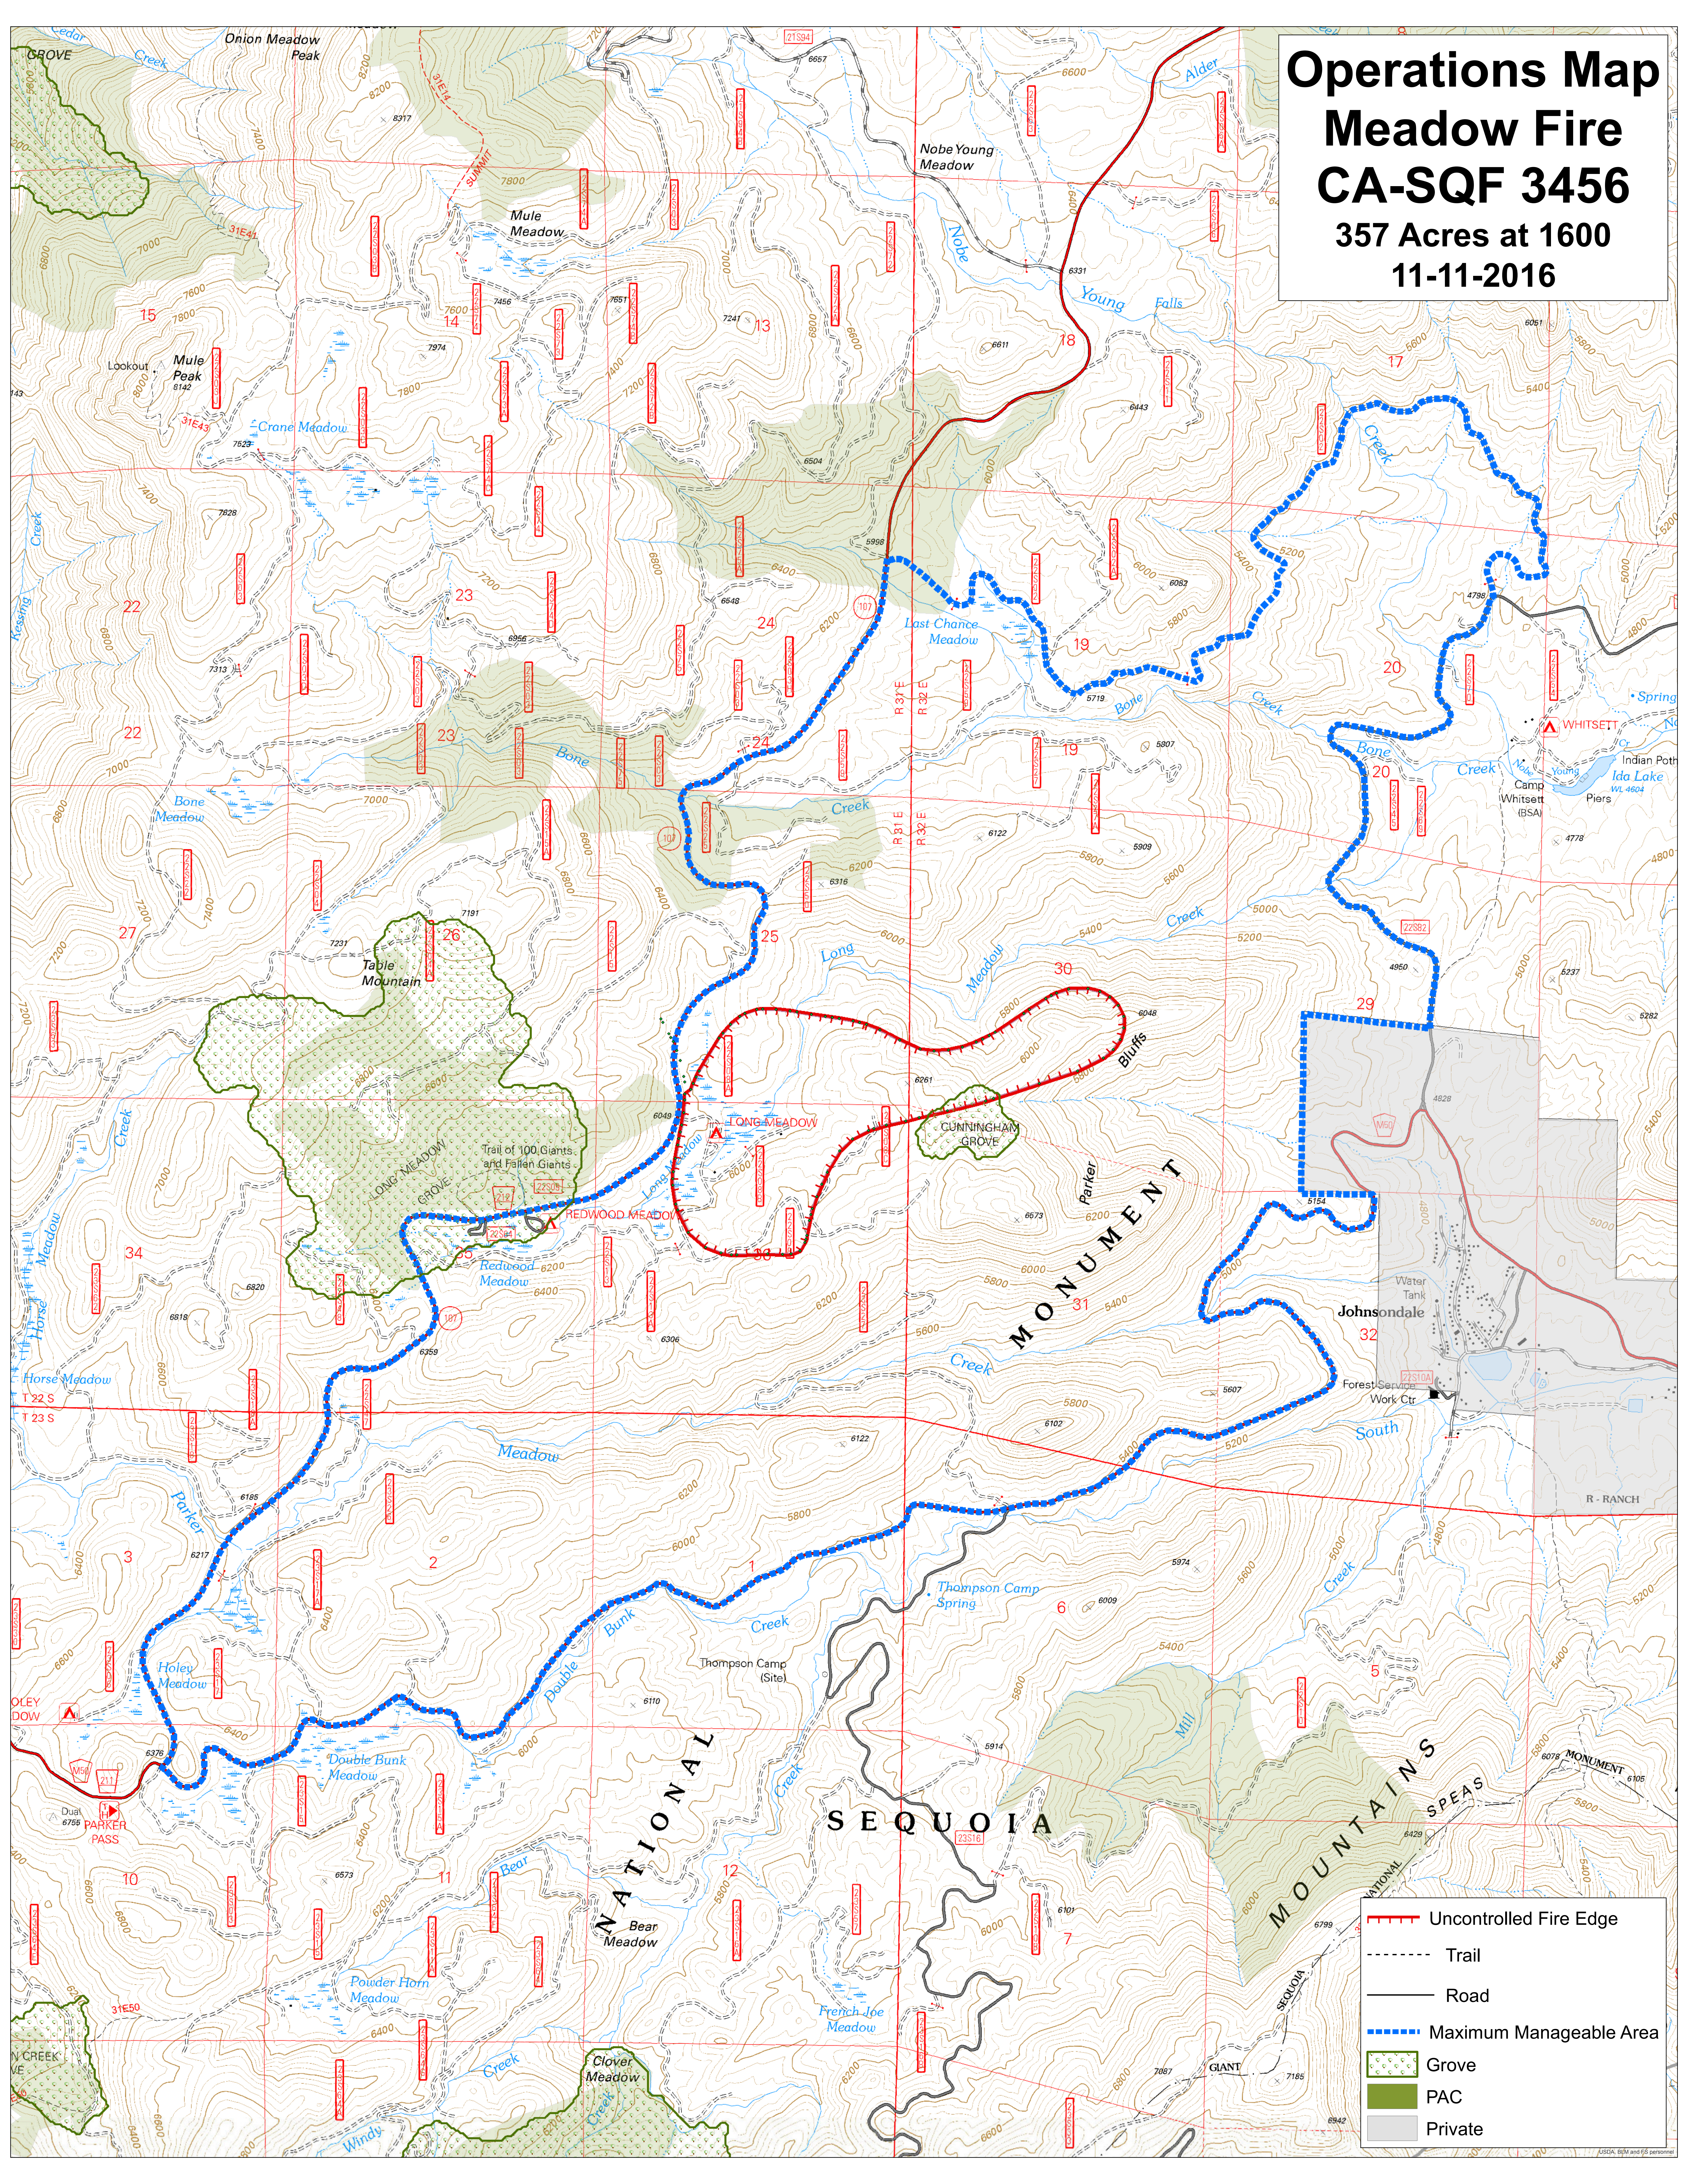

Operations Map

Meadow Fire

CA-SQF 3456

357 Acres at 1600
11-11-2016

-  Uncontrolled Fire Edge
-  Trail
-  Road
-  Maximum Manageable Area
-  Grove
-  PAC
-  Private