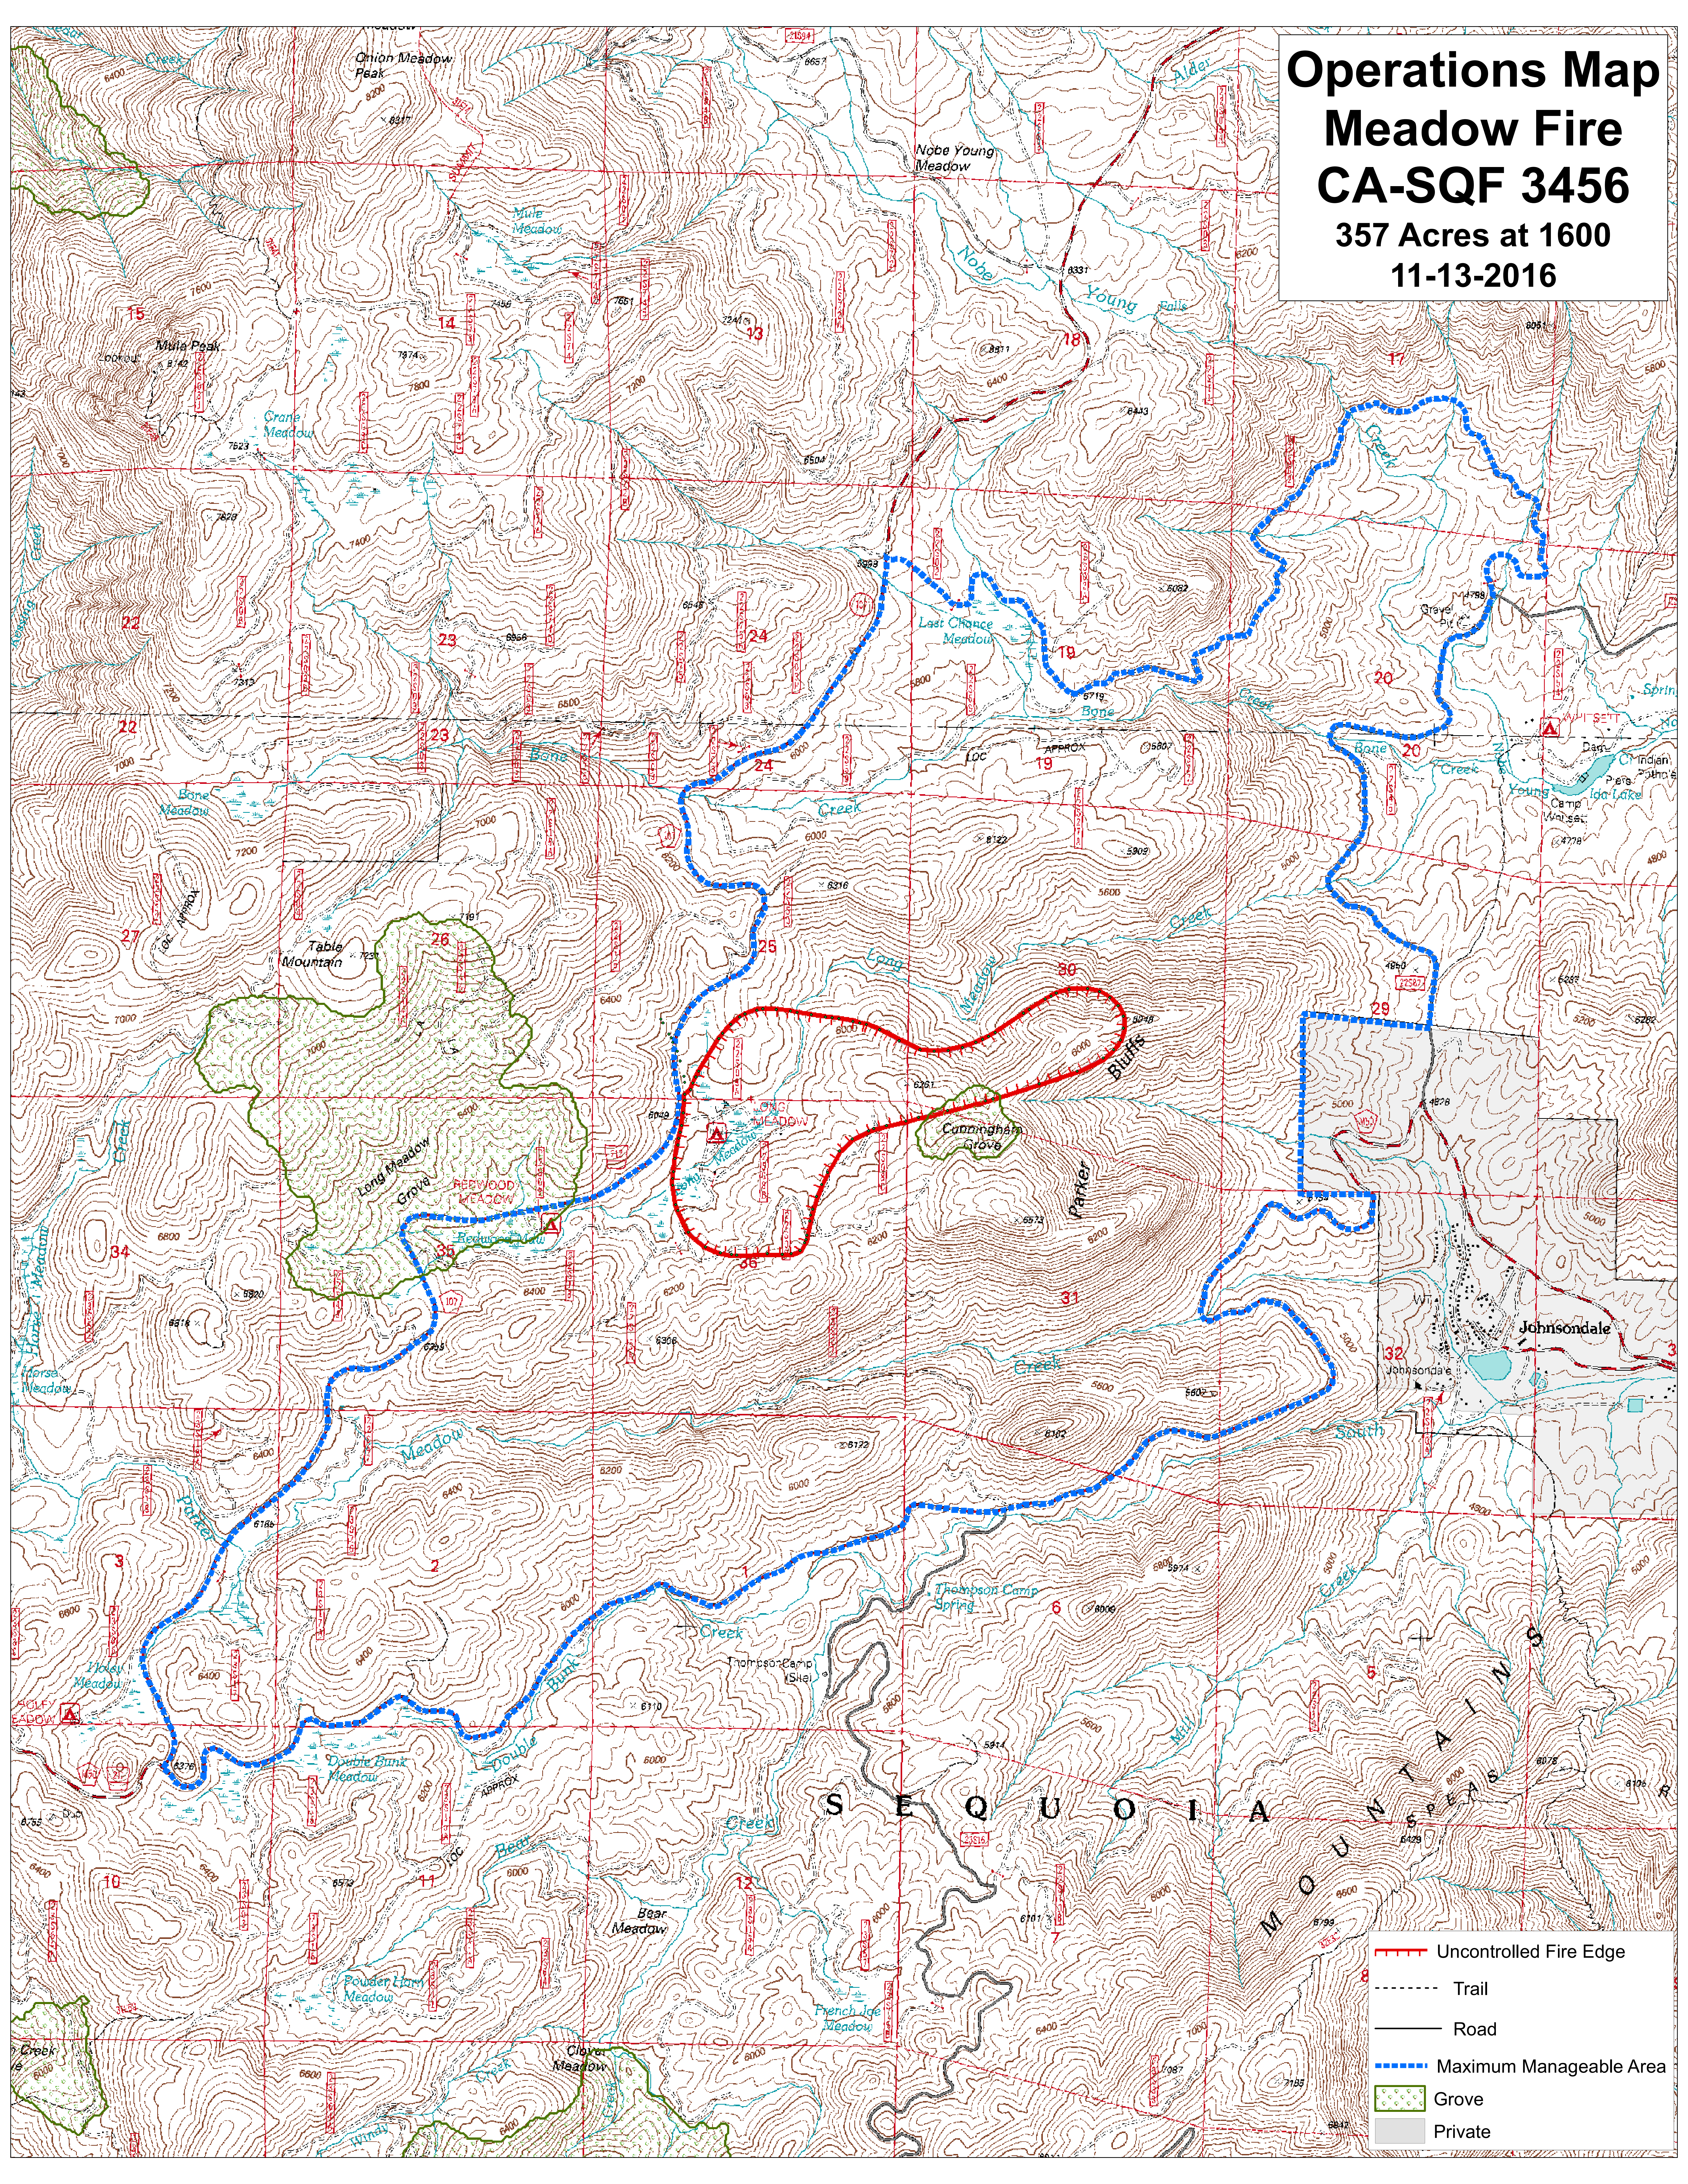

Operations Map Meadow Fire CA-SQF 3456 357 Acres at 1600 11-13-2016

- Uncontrolled Fire Edge
- Trail
- Road
- Maximum Manageable Area
- Grove
- Private