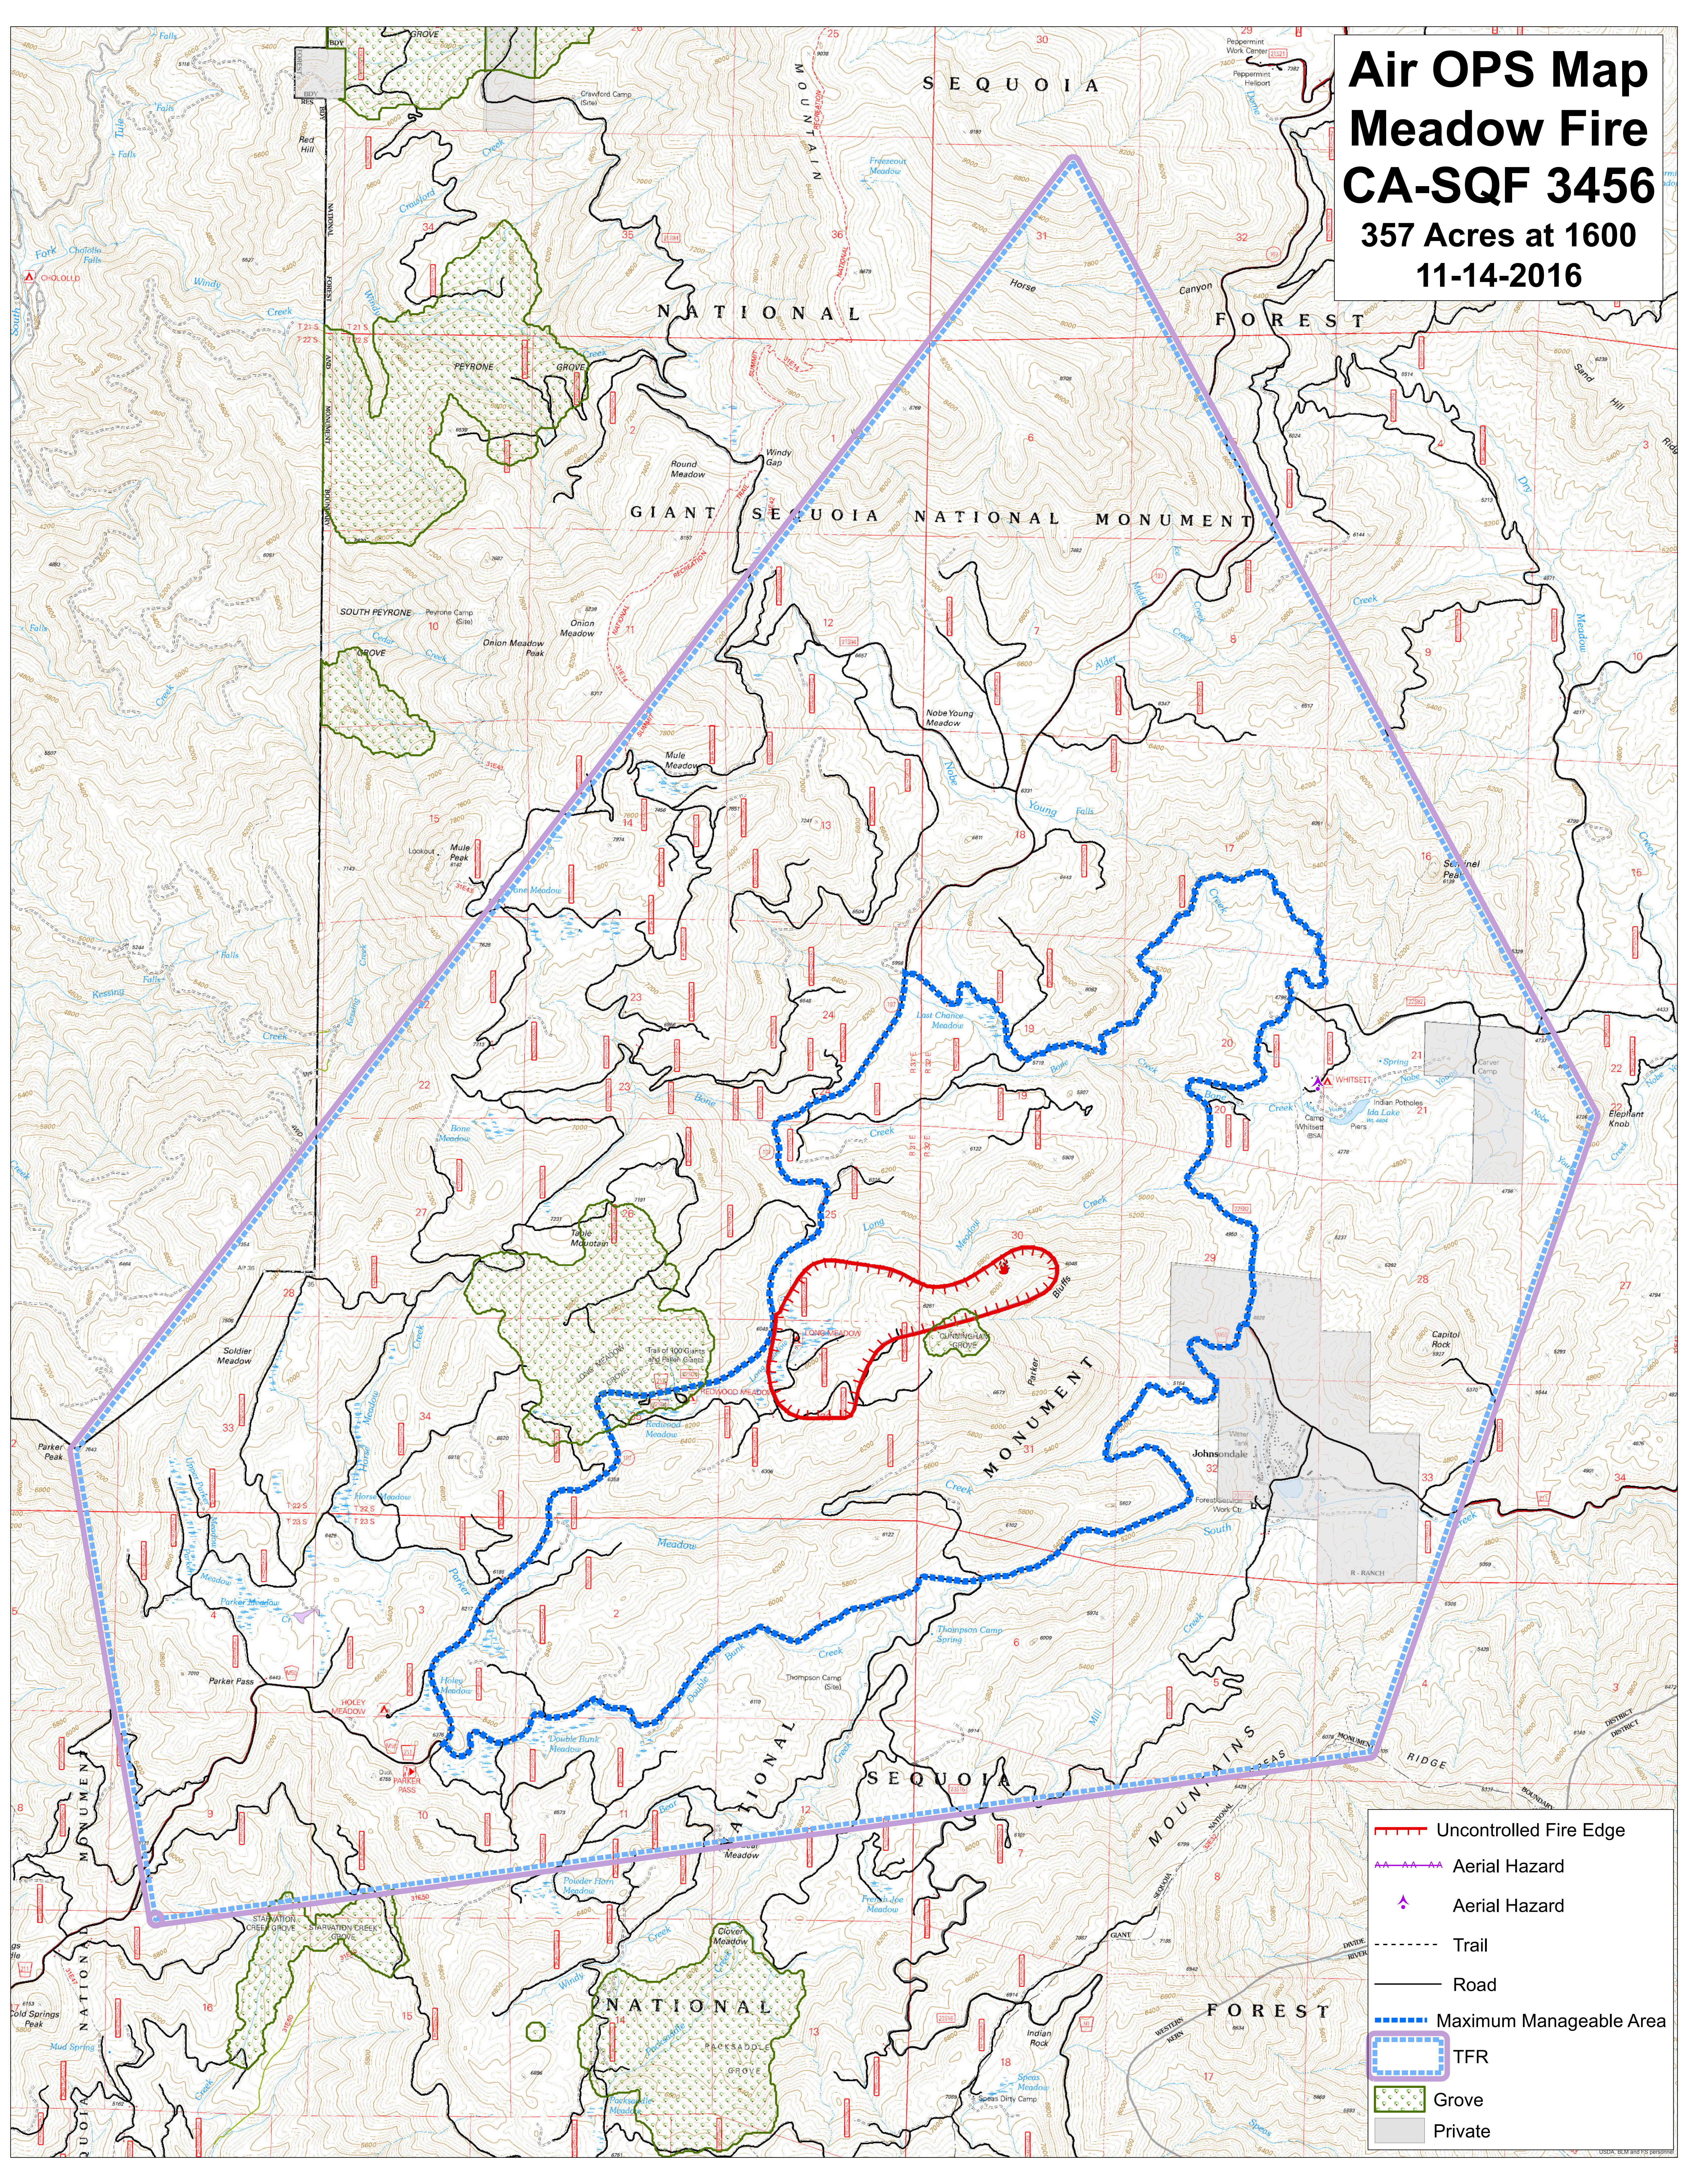

Air OPS Map

Meadow Fire

CA-SQF 3456

357 Acres at 1600
11-14-2016

- Uncontrolled Fire Edge
- Aerial Hazard
- Aerial Hazard
- Trail
- Road
- Maximum Manageable Area
- TFR
- Grove
- Private