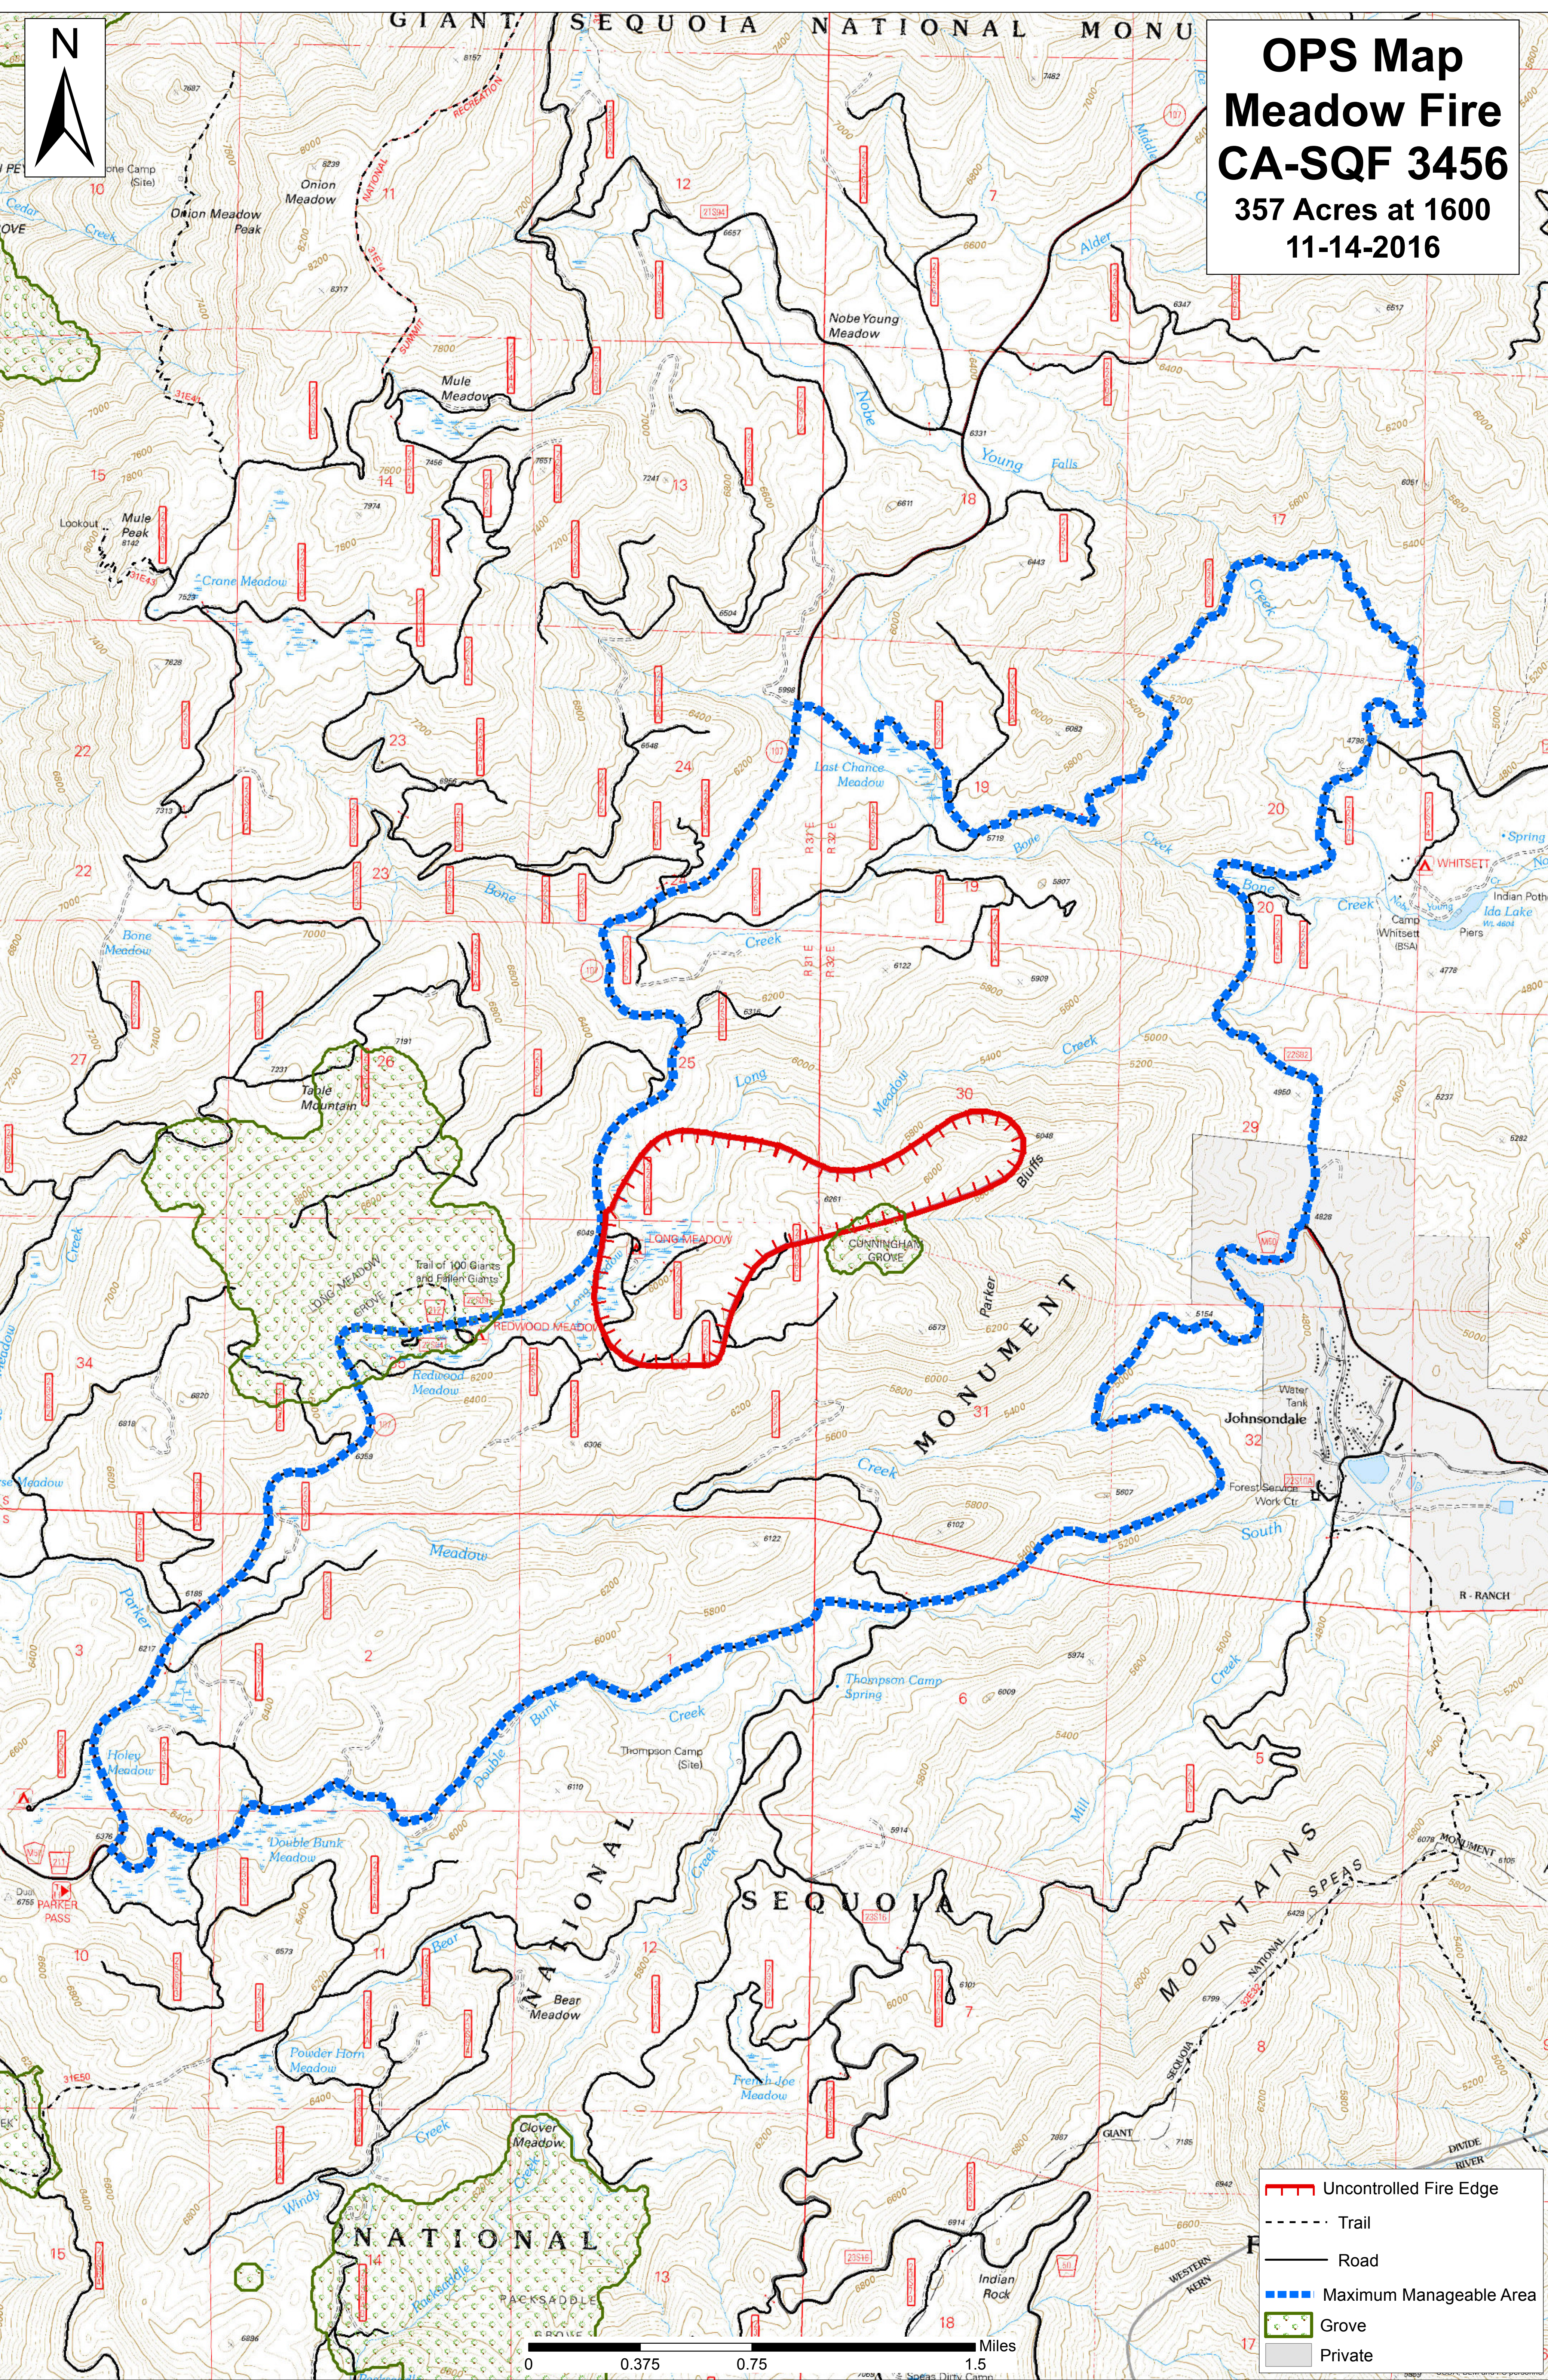

GIANT SEQUOIA NATIONAL MONU

OPS Map
Meadow Fire
CA-SQF 3456
357 Acres at 1600
11-14-2016

- Uncontrolled Fire Edge
- Trail
- Road
- Maximum Manageable Area
- Grove
- Private