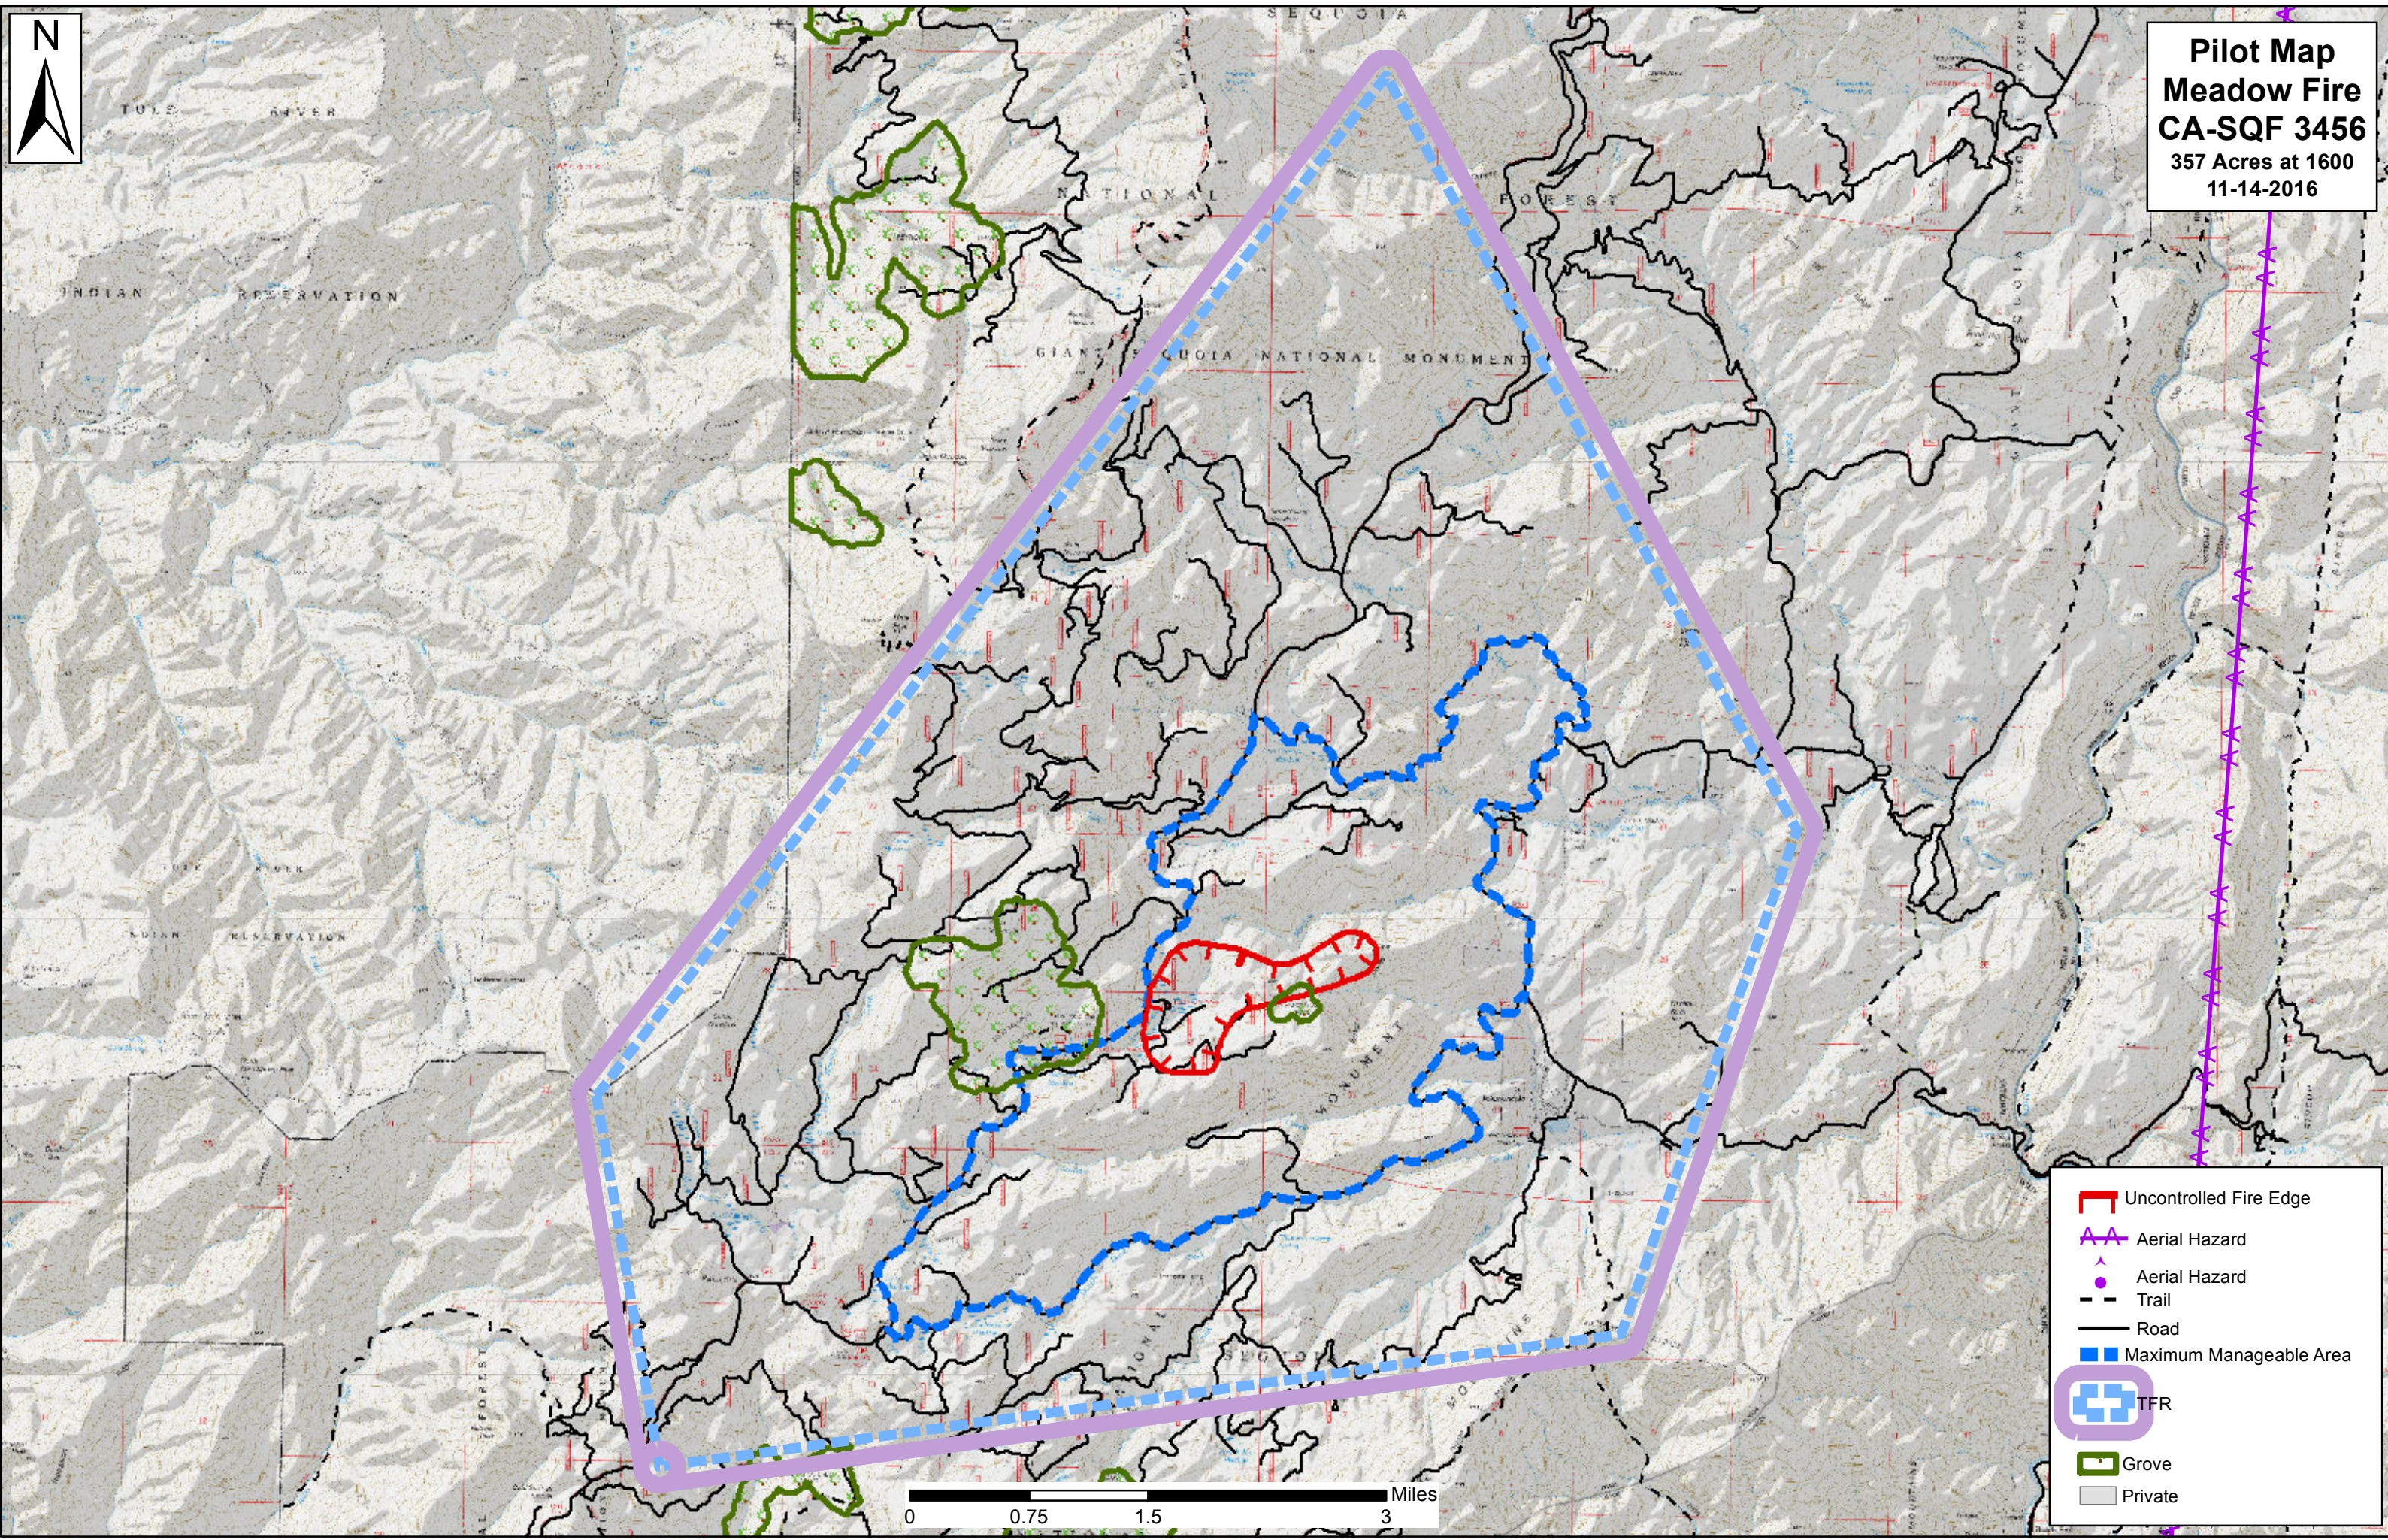

Pilot Map
Meadow Fire
CA-SQF 3456
357 Acres at 1600
11-14-2016

-  Uncontrolled Fire Edge
-  Aerial Hazard
-  Aerial Hazard
-  Trail
-  Road
-  Maximum Manageable Area
-  TFR
-  Grove
-  Private

0 0.75 1.5 3 Miles