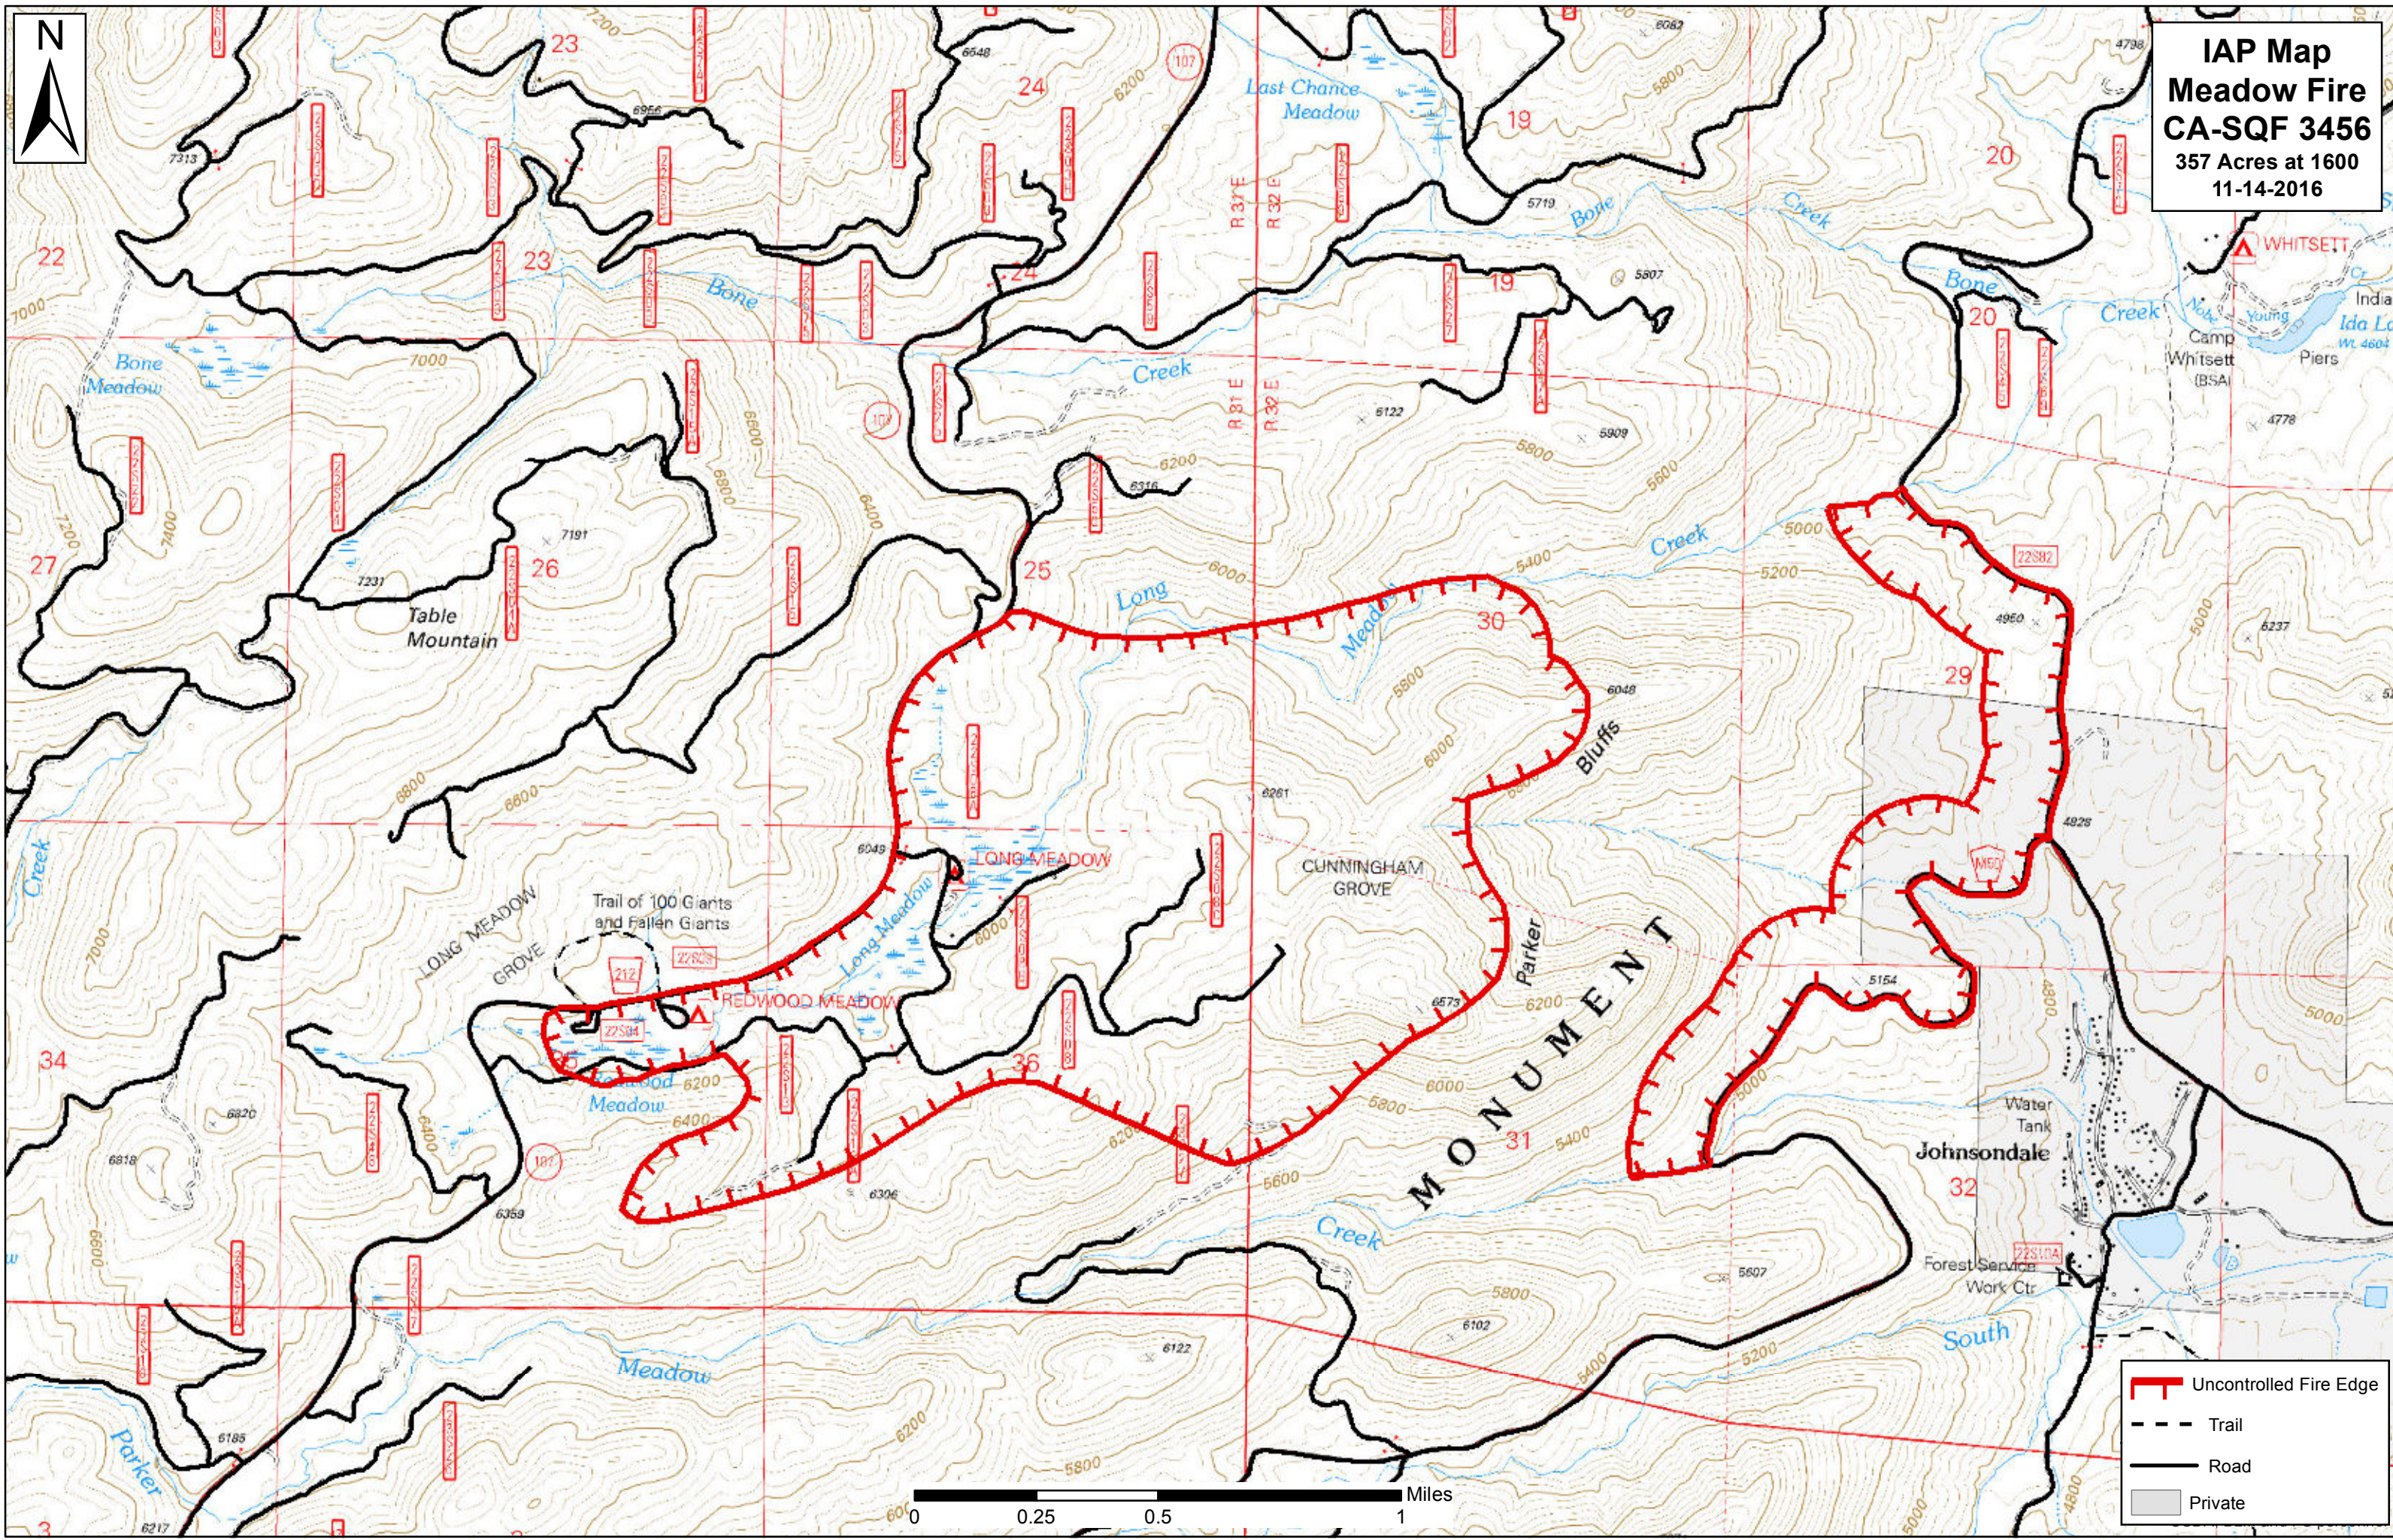

IAP Map
Meadow Fire
CA-SQF 3456
 357 Acres at 1600
 11-14-2016

-  Uncontrolled Fire Edge
-  Trail
-  Road
-  Private