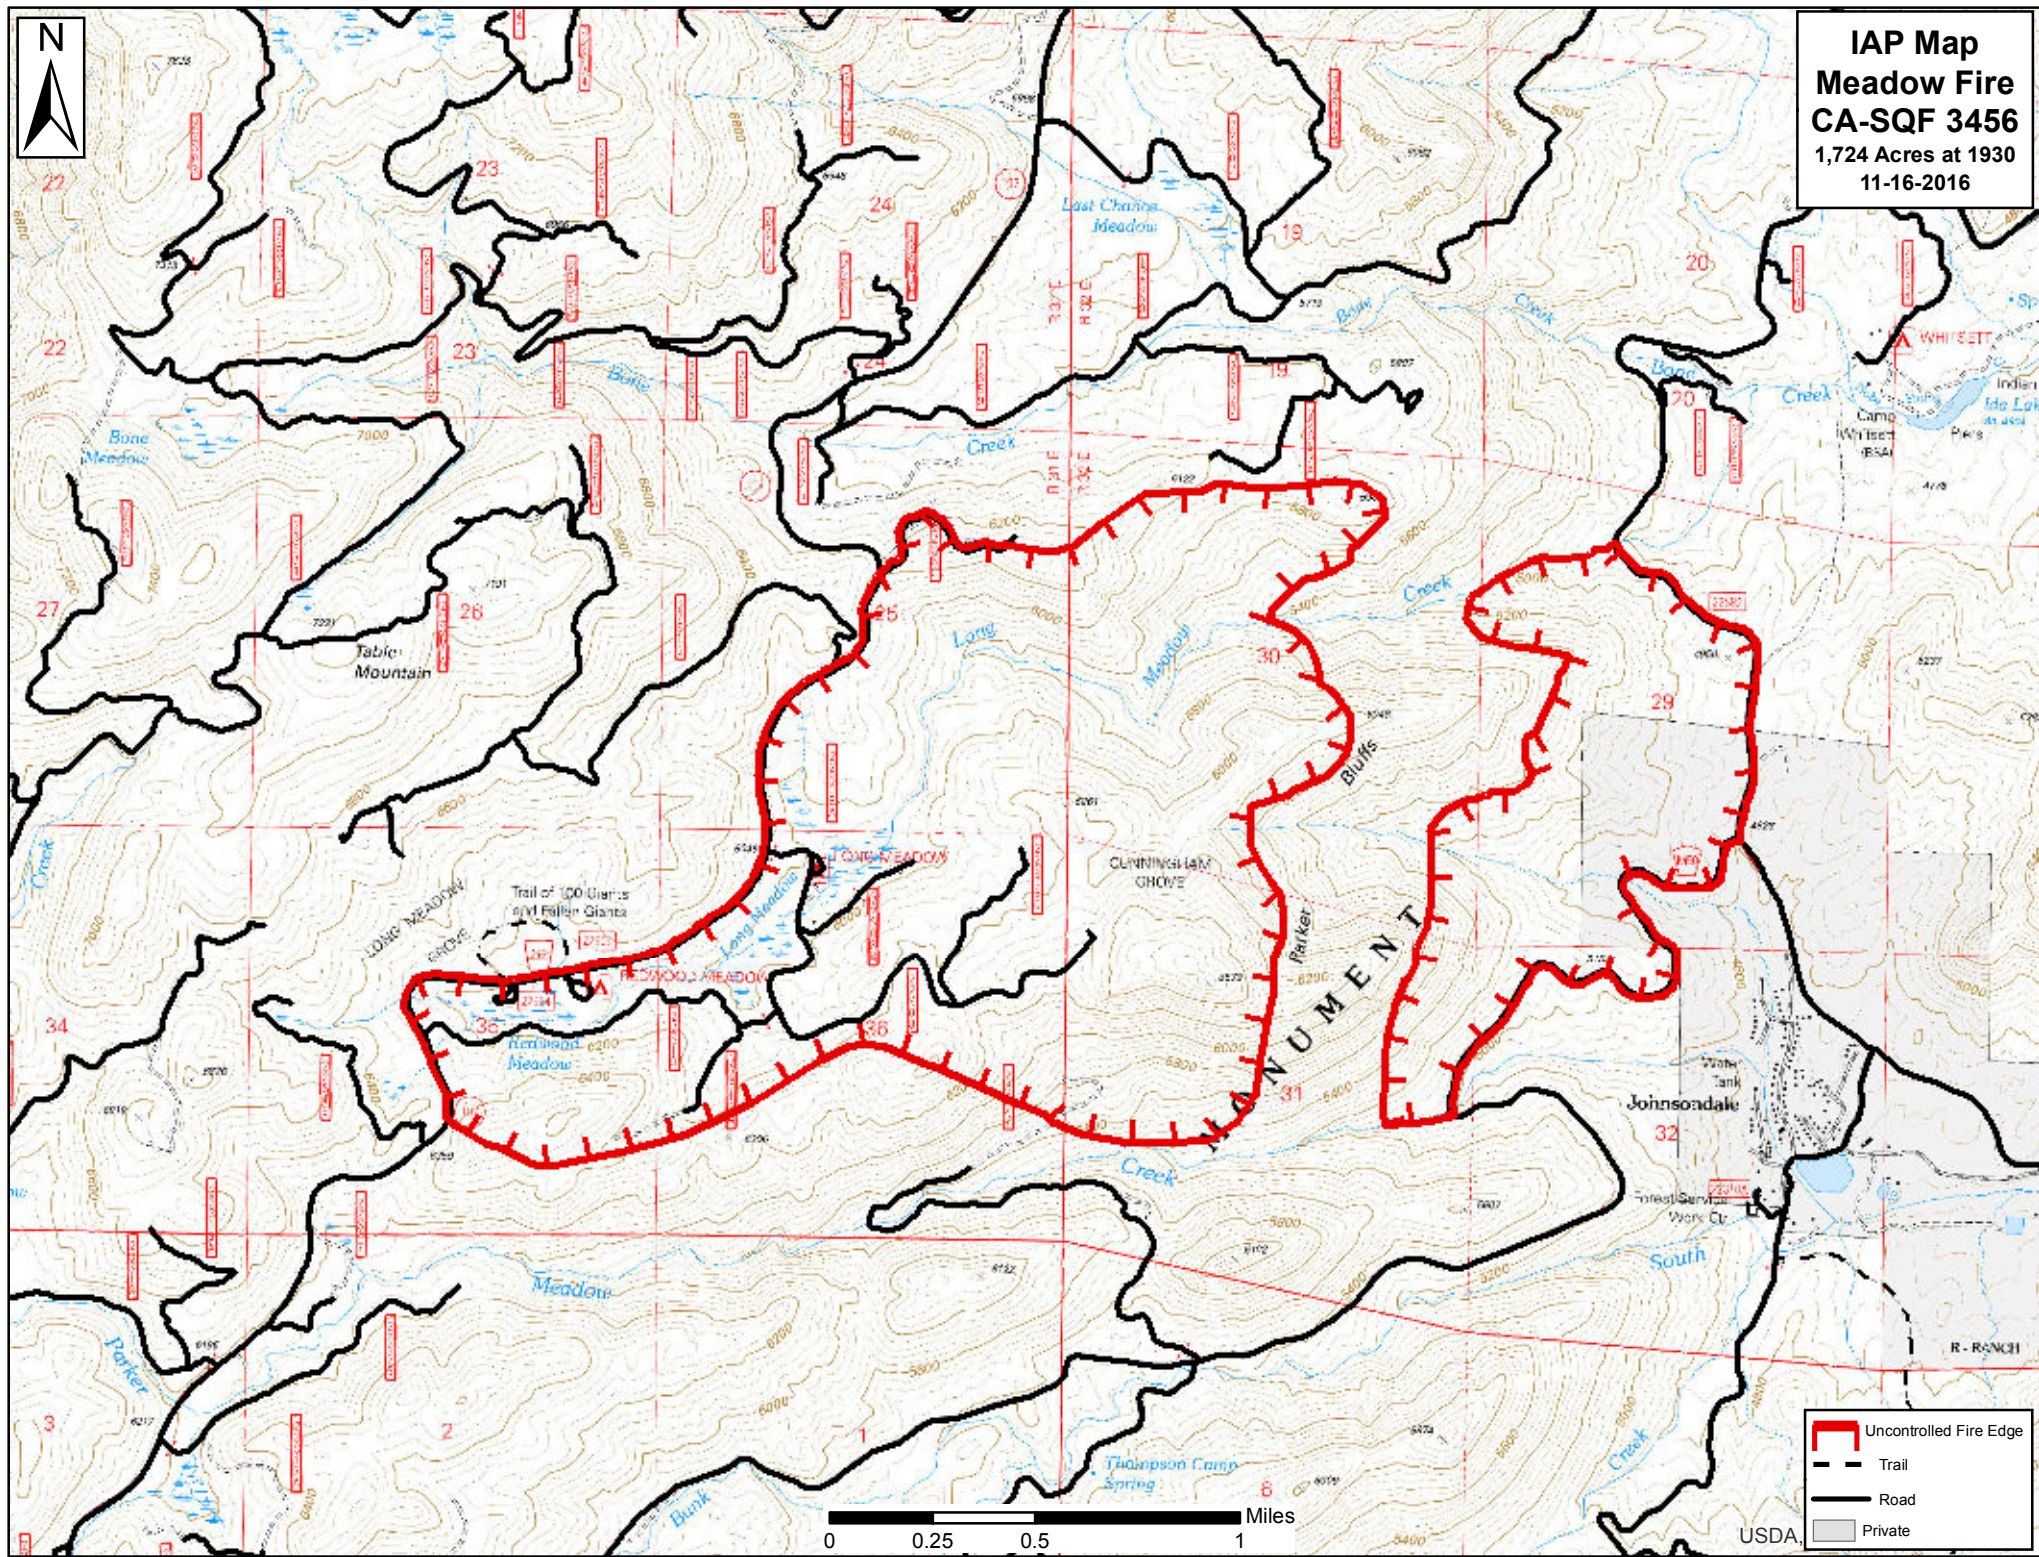

IAP Map
Meadow Fire
CA-SQF 3456
1,724 Acres at 1930
11-16-2016

-  Uncontrolled Fire Edge
-  Trail
-  Road
-  Private

USDA