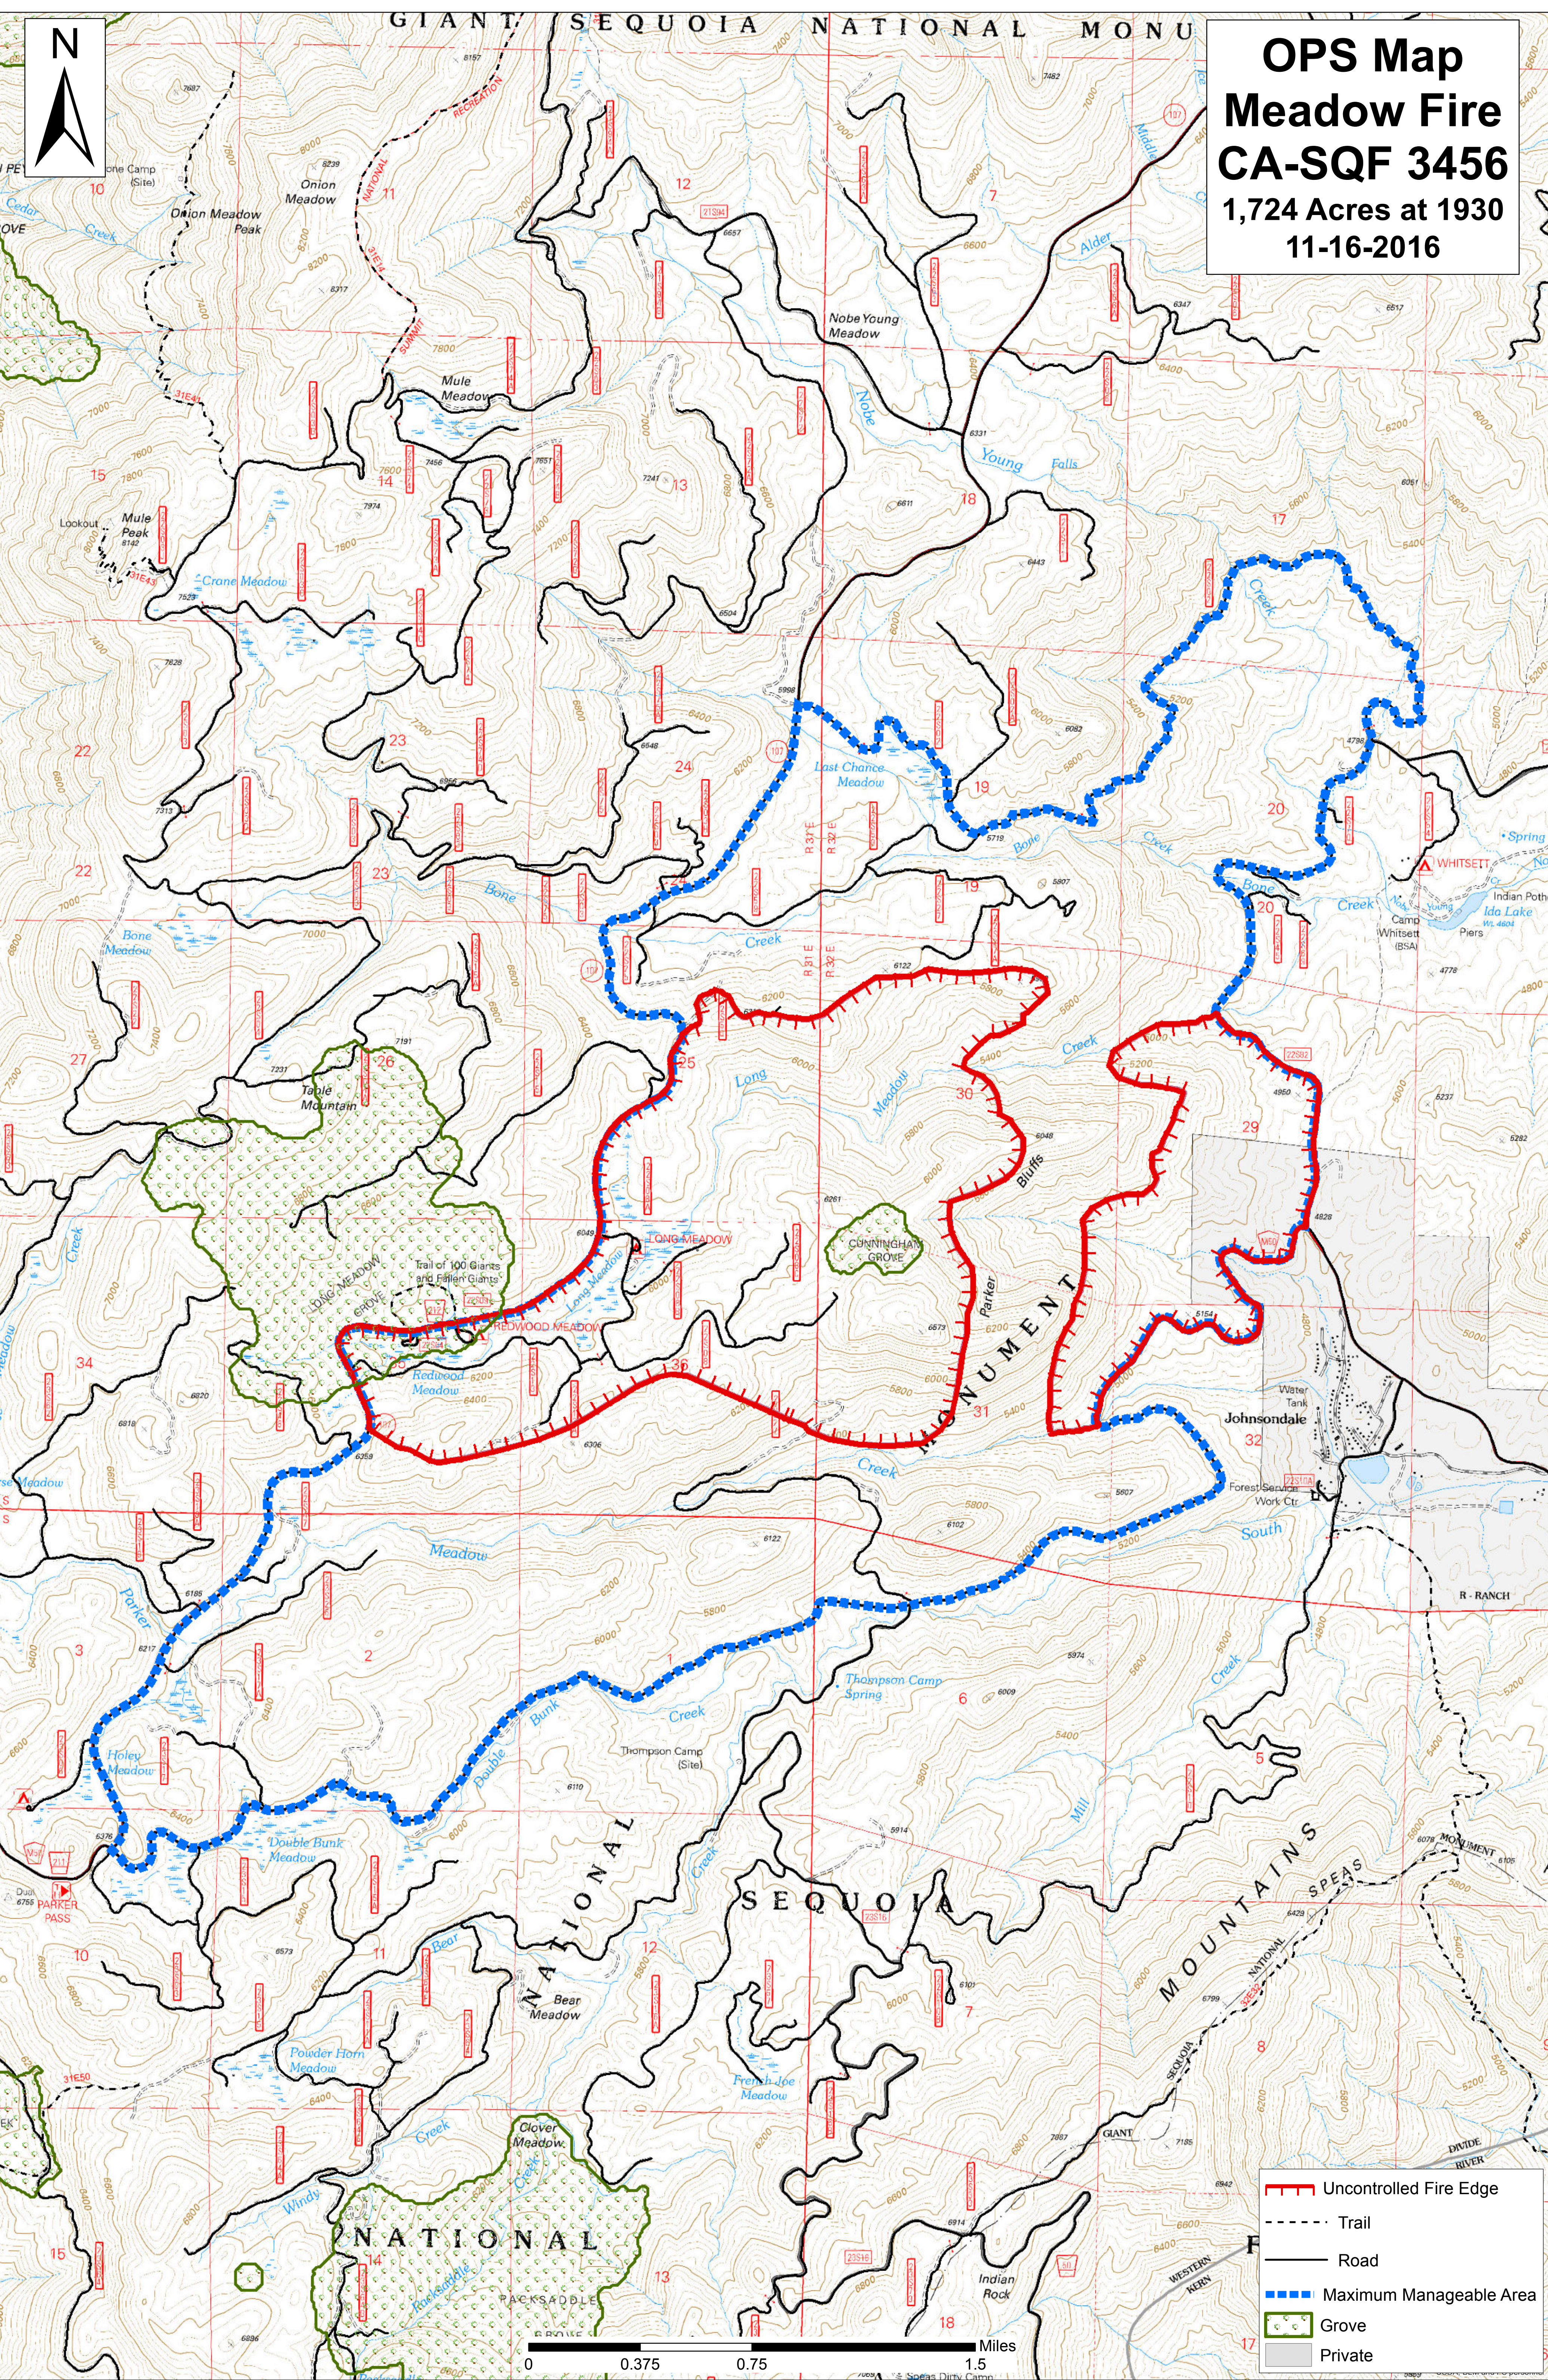

# GIANT SEQUOIA NATIONAL MONU

**OPS Map**  
**Meadow Fire**  
**CA-SQF 3456**  
1,724 Acres at 1930  
11-16-2016

**Legend**

- Uncontrolled Fire Edge
- Trail
- Road
- Maximum Manageable Area
- Grove
- Private