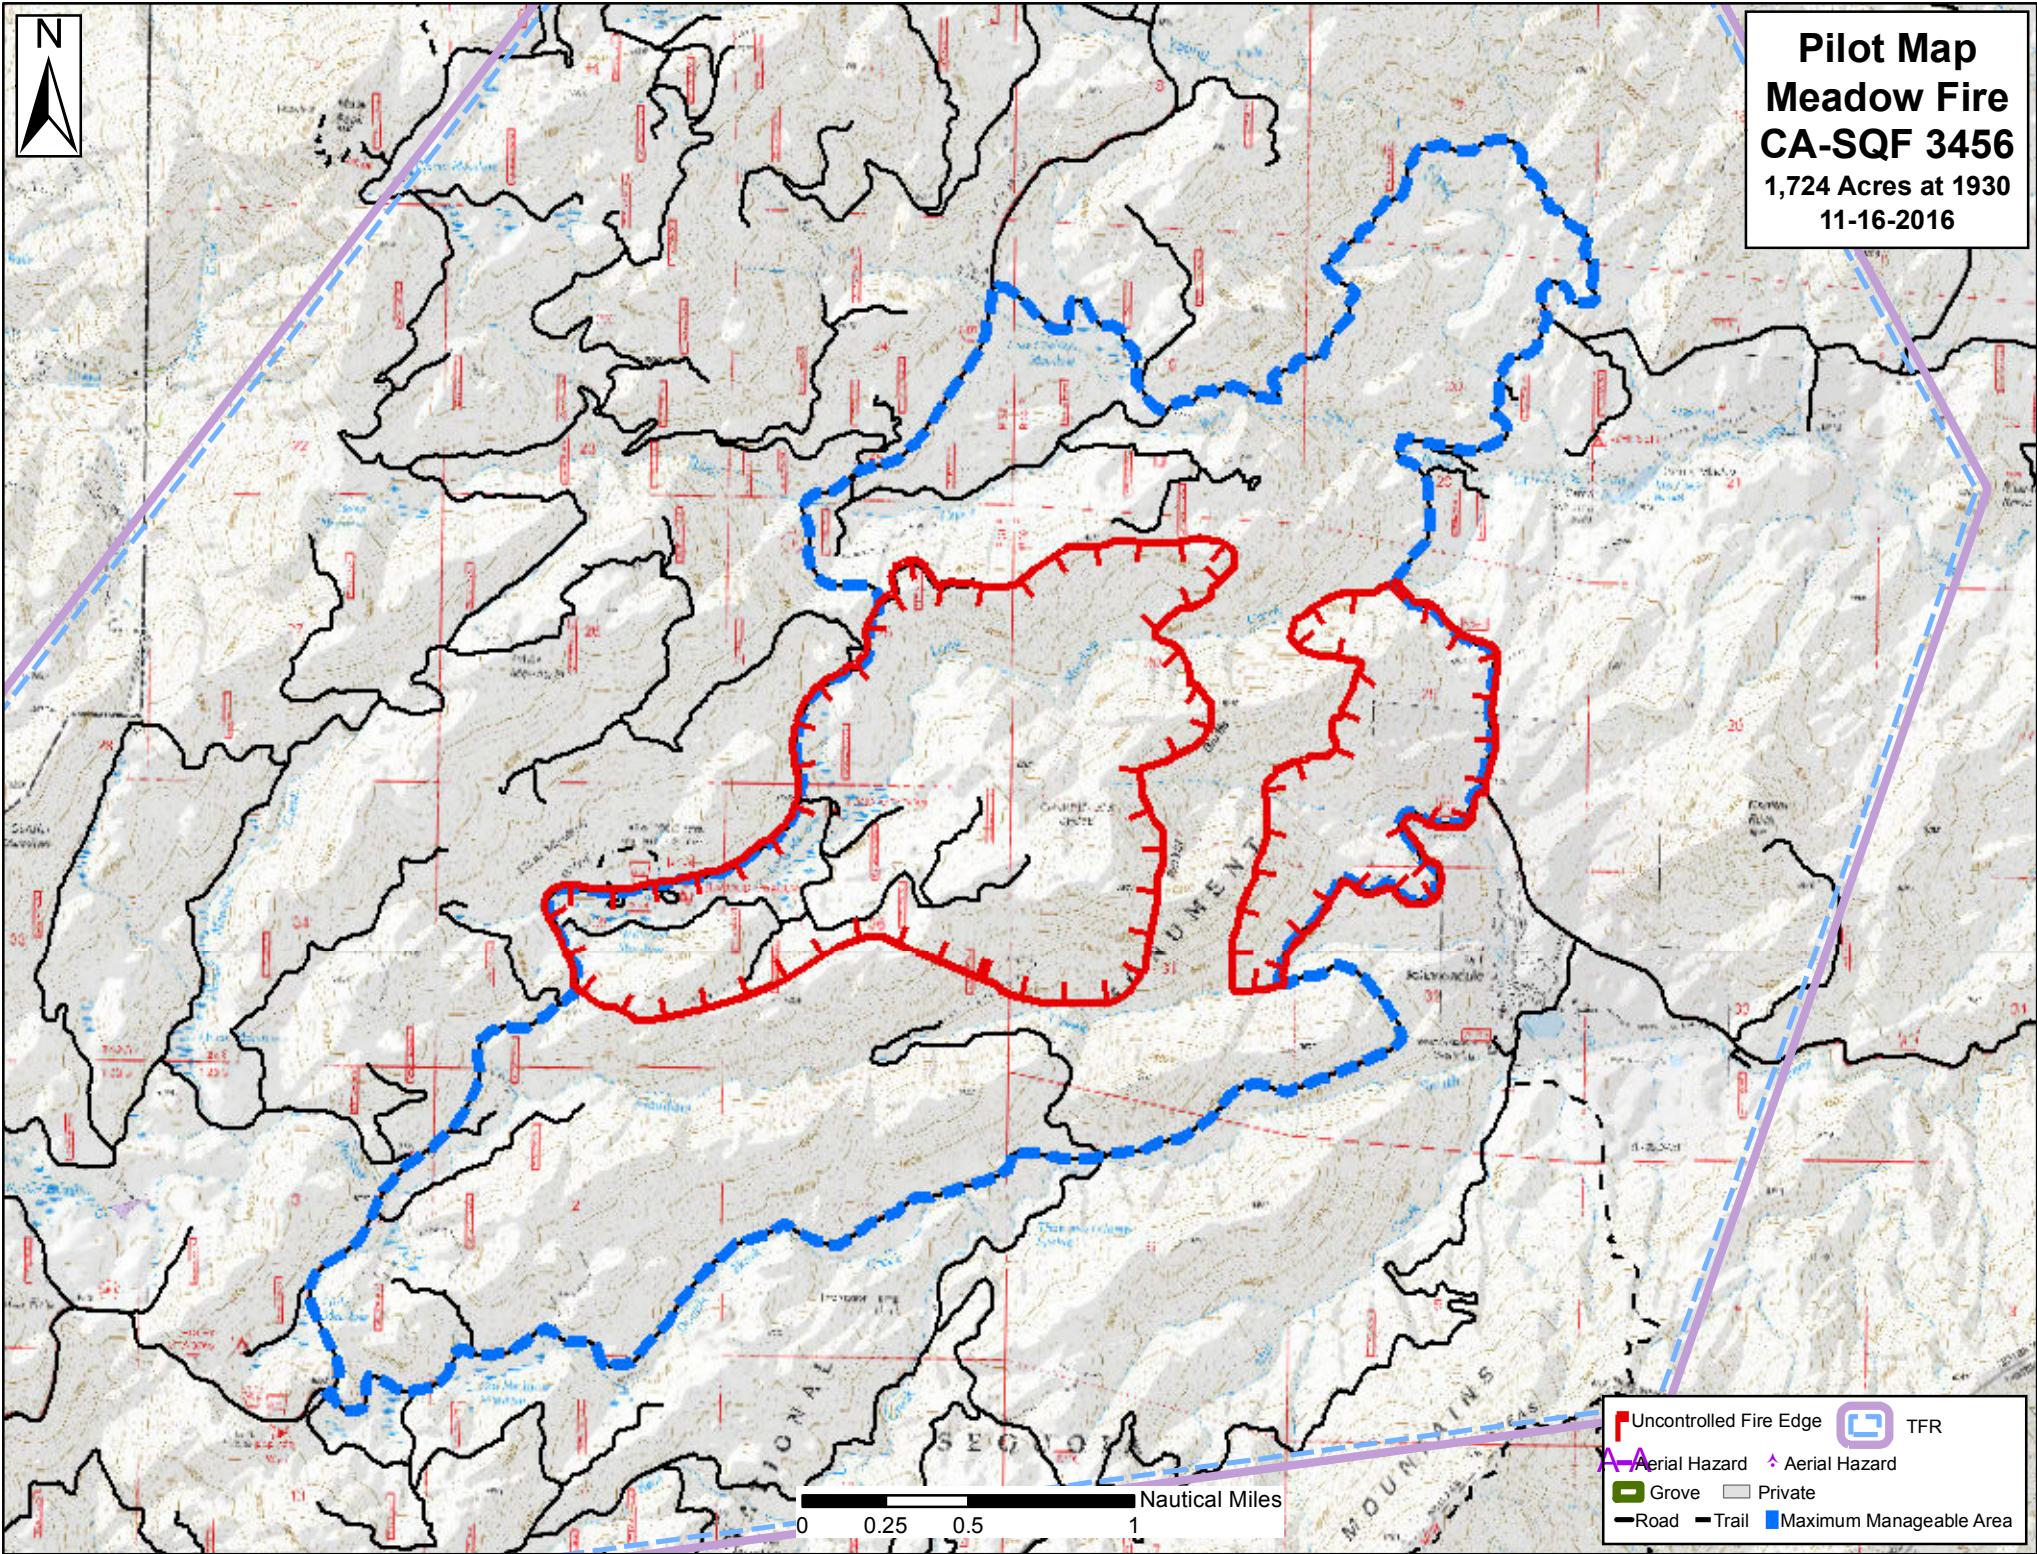

**Pilot Map**  
**Meadow Fire**  
**CA-SQF 3456**  
1,724 Acres at 1930  
11-16-2016

0 0.25 0.5 1 Nautical Miles

- Uncontrolled Fire Edge
- Aerial Hazard
- Grove
- Road
- Trail
- TFR
- Aerial Hazard
- Private
- Maximum Manageable Area