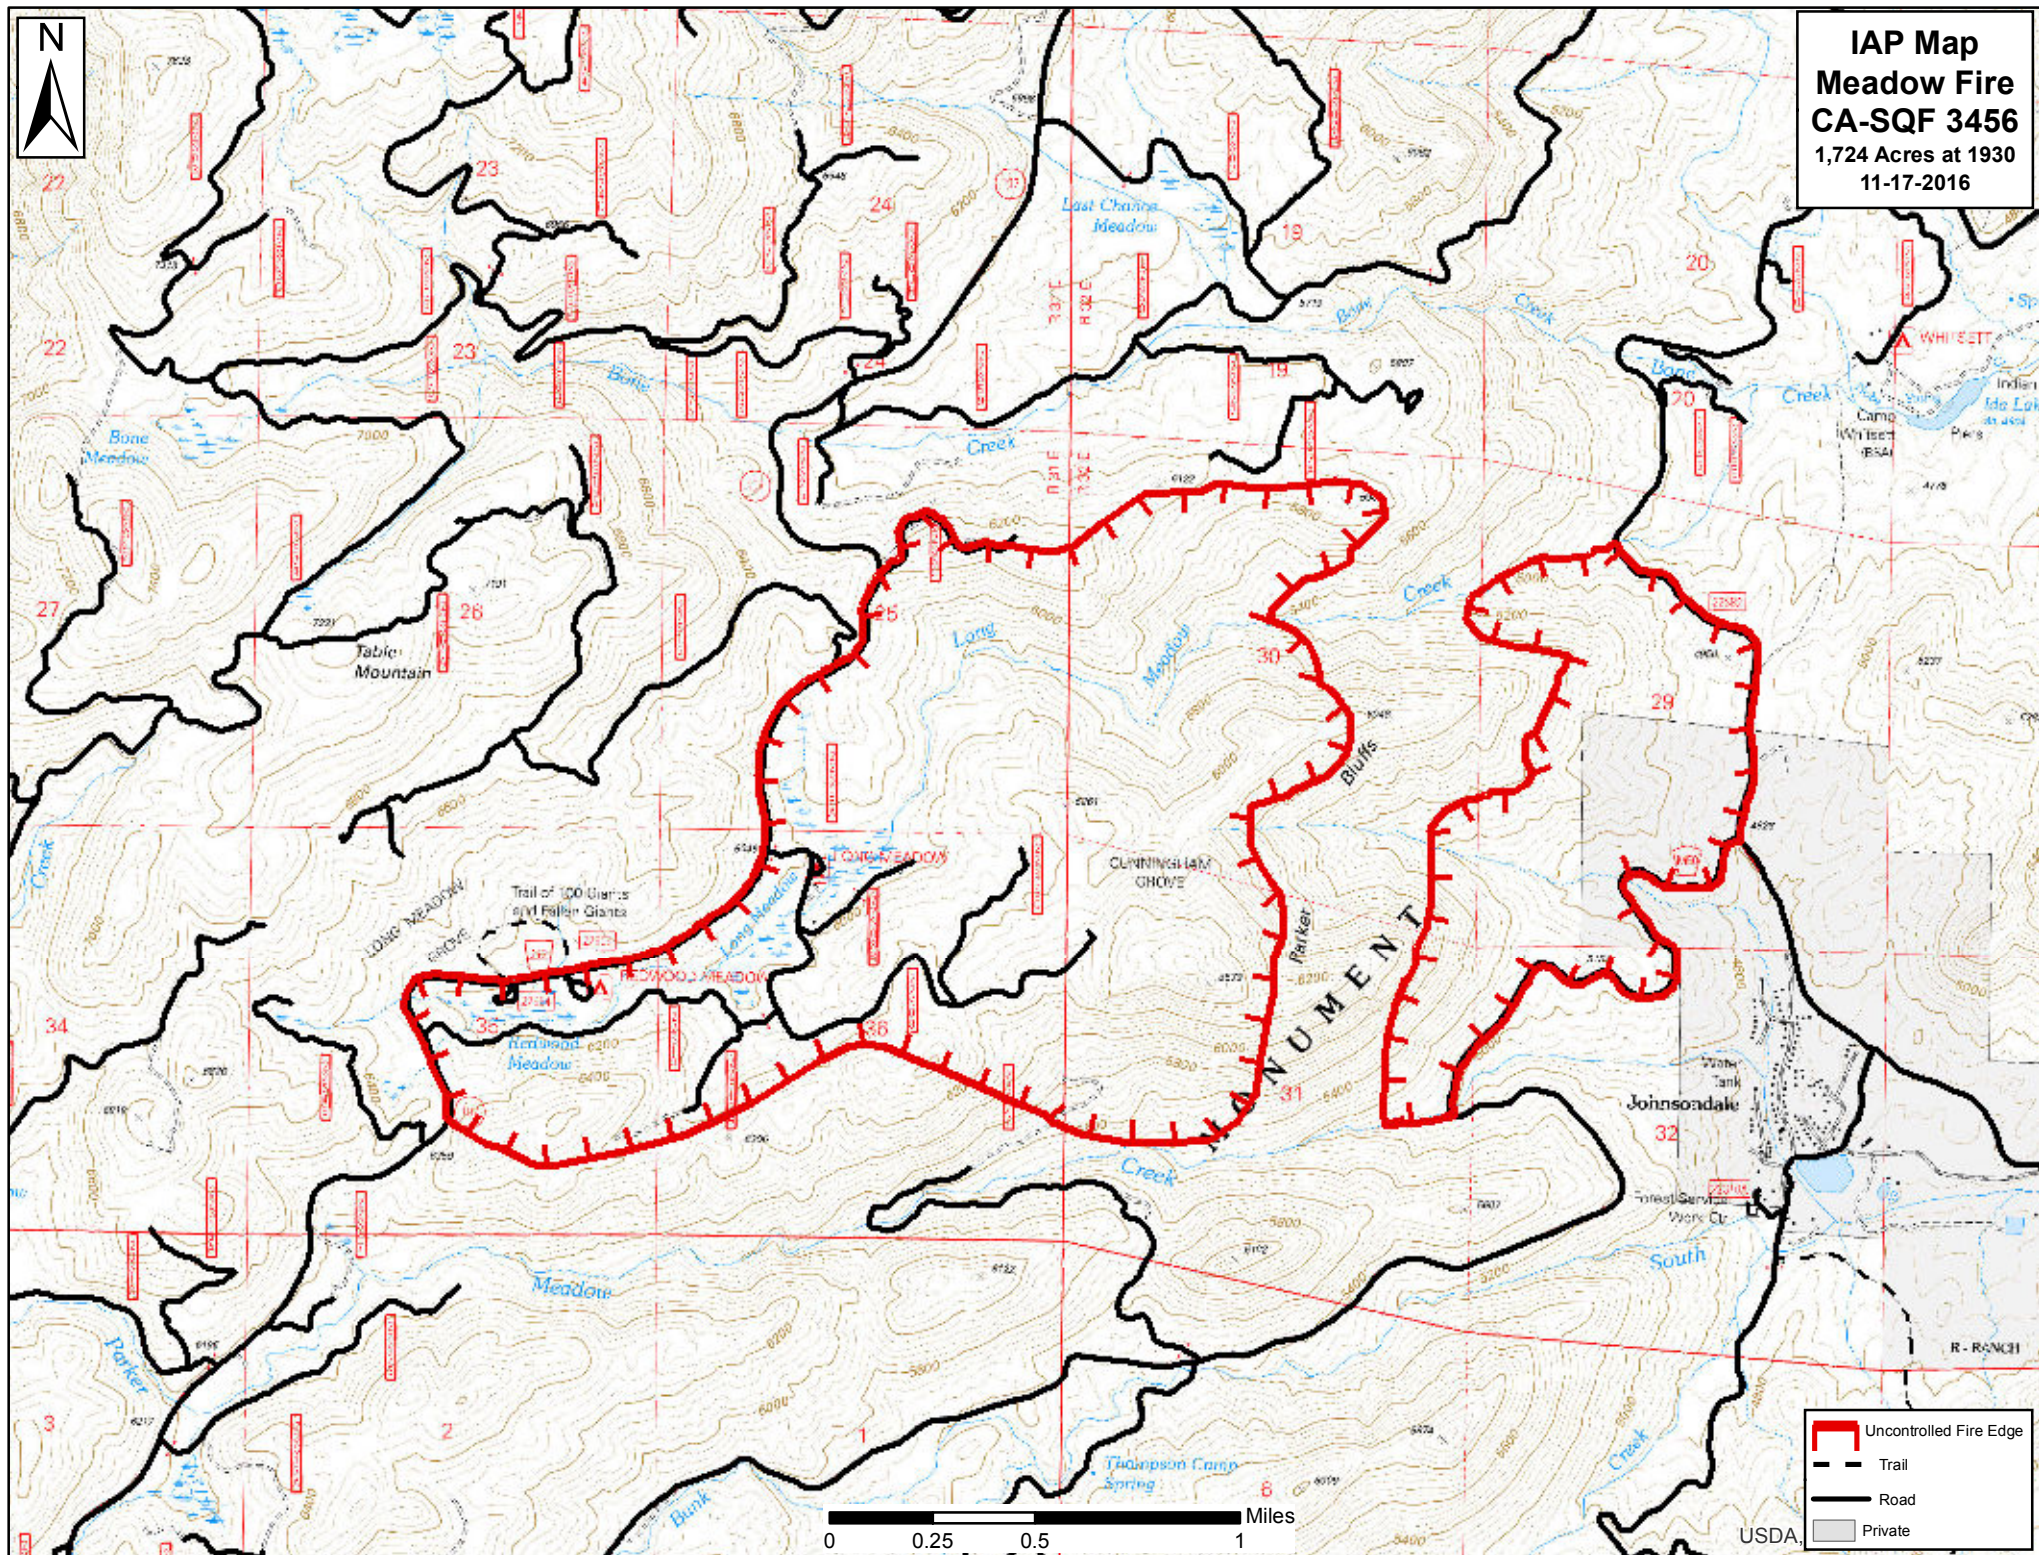

IAP Map
Meadow Fire
CA-SQF 3456
1,724 Acres at 1930
11-17-2016

-  Uncontrolled Fire Edge
-  Trail
-  Road
-  Private

USDA

0 0.25 0.5 1 Miles