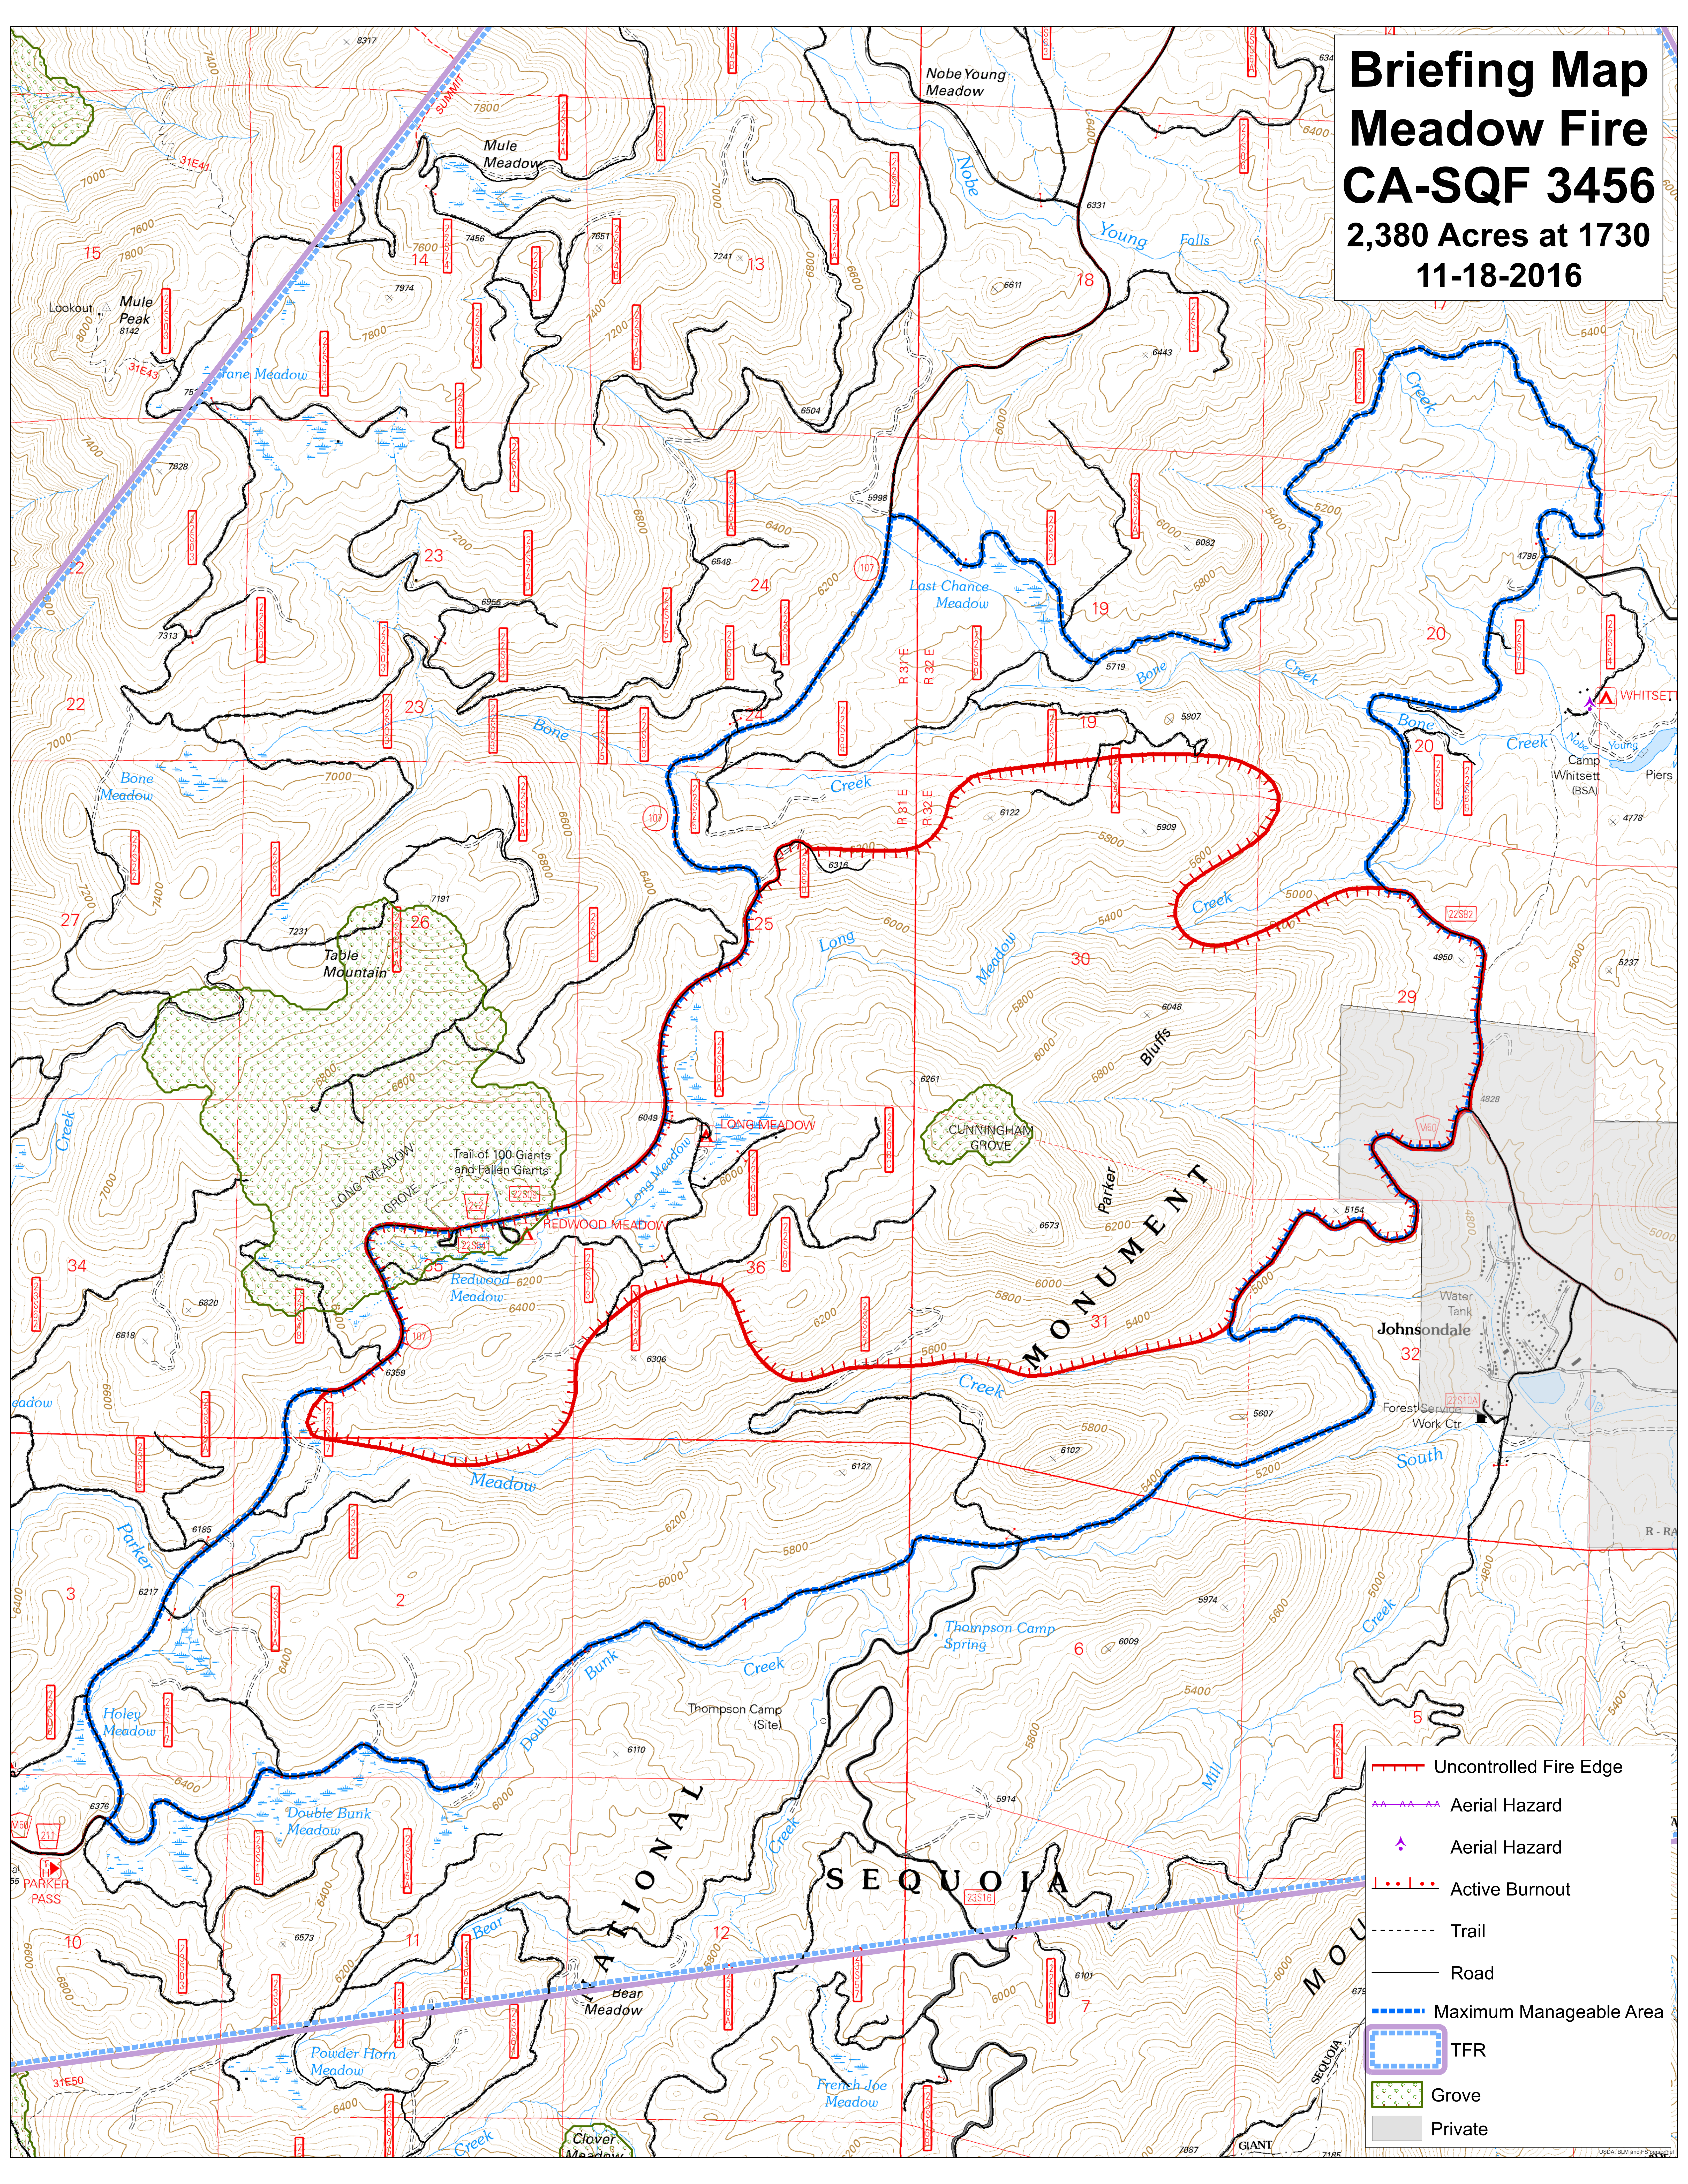

Briefing Map Meadow Fire CA-SQF 3456 2,380 Acres at 1730 11-18-2016

- Uncontrolled Fire Edge
- Aerial Hazard
- Aerial Hazard
- Active Burnout
- Trail
- Road
- Maximum Manageable Area
- TFR
- Grove
- Private