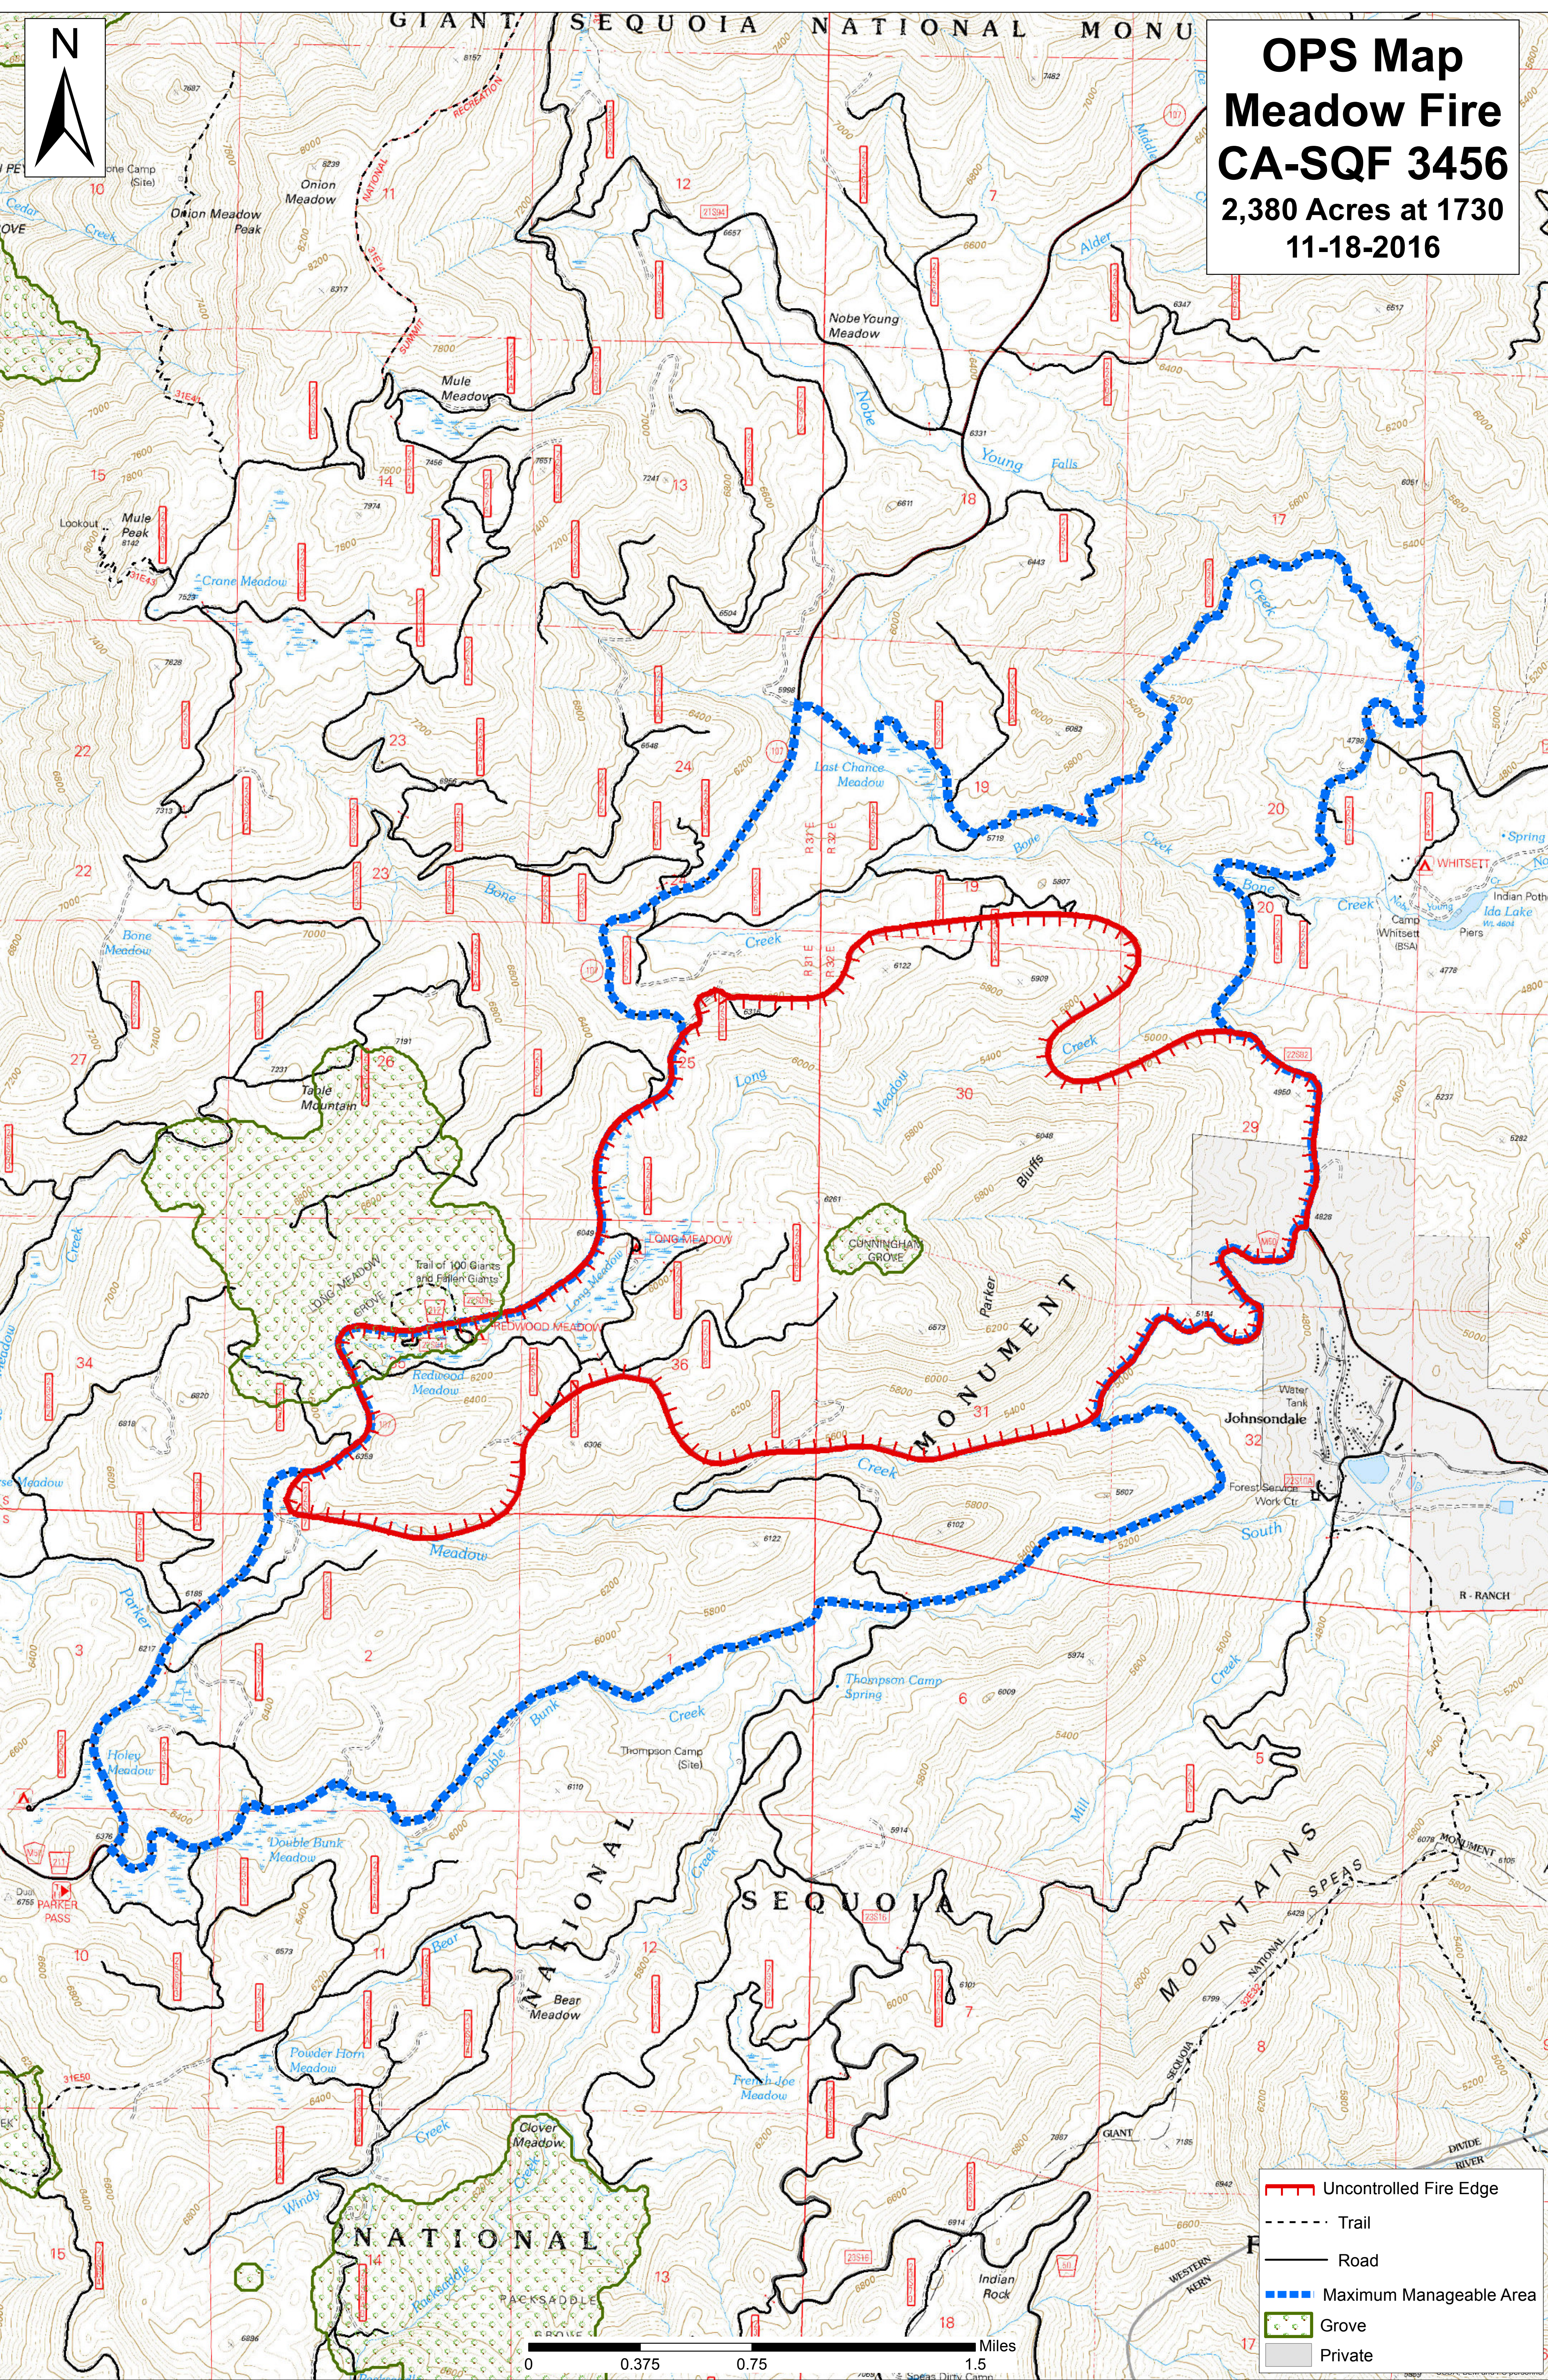

GIANT SEQUOIA NATIONAL MONU

OPS Map
Meadow Fire
CA-SQF 3456
2,380 Acres at 1730
11-18-2016

- Uncontrolled Fire Edge
- Trail
- Road
- Maximum Manageable Area
- Grove
- Private

0 0.375 0.75 1.5 Miles