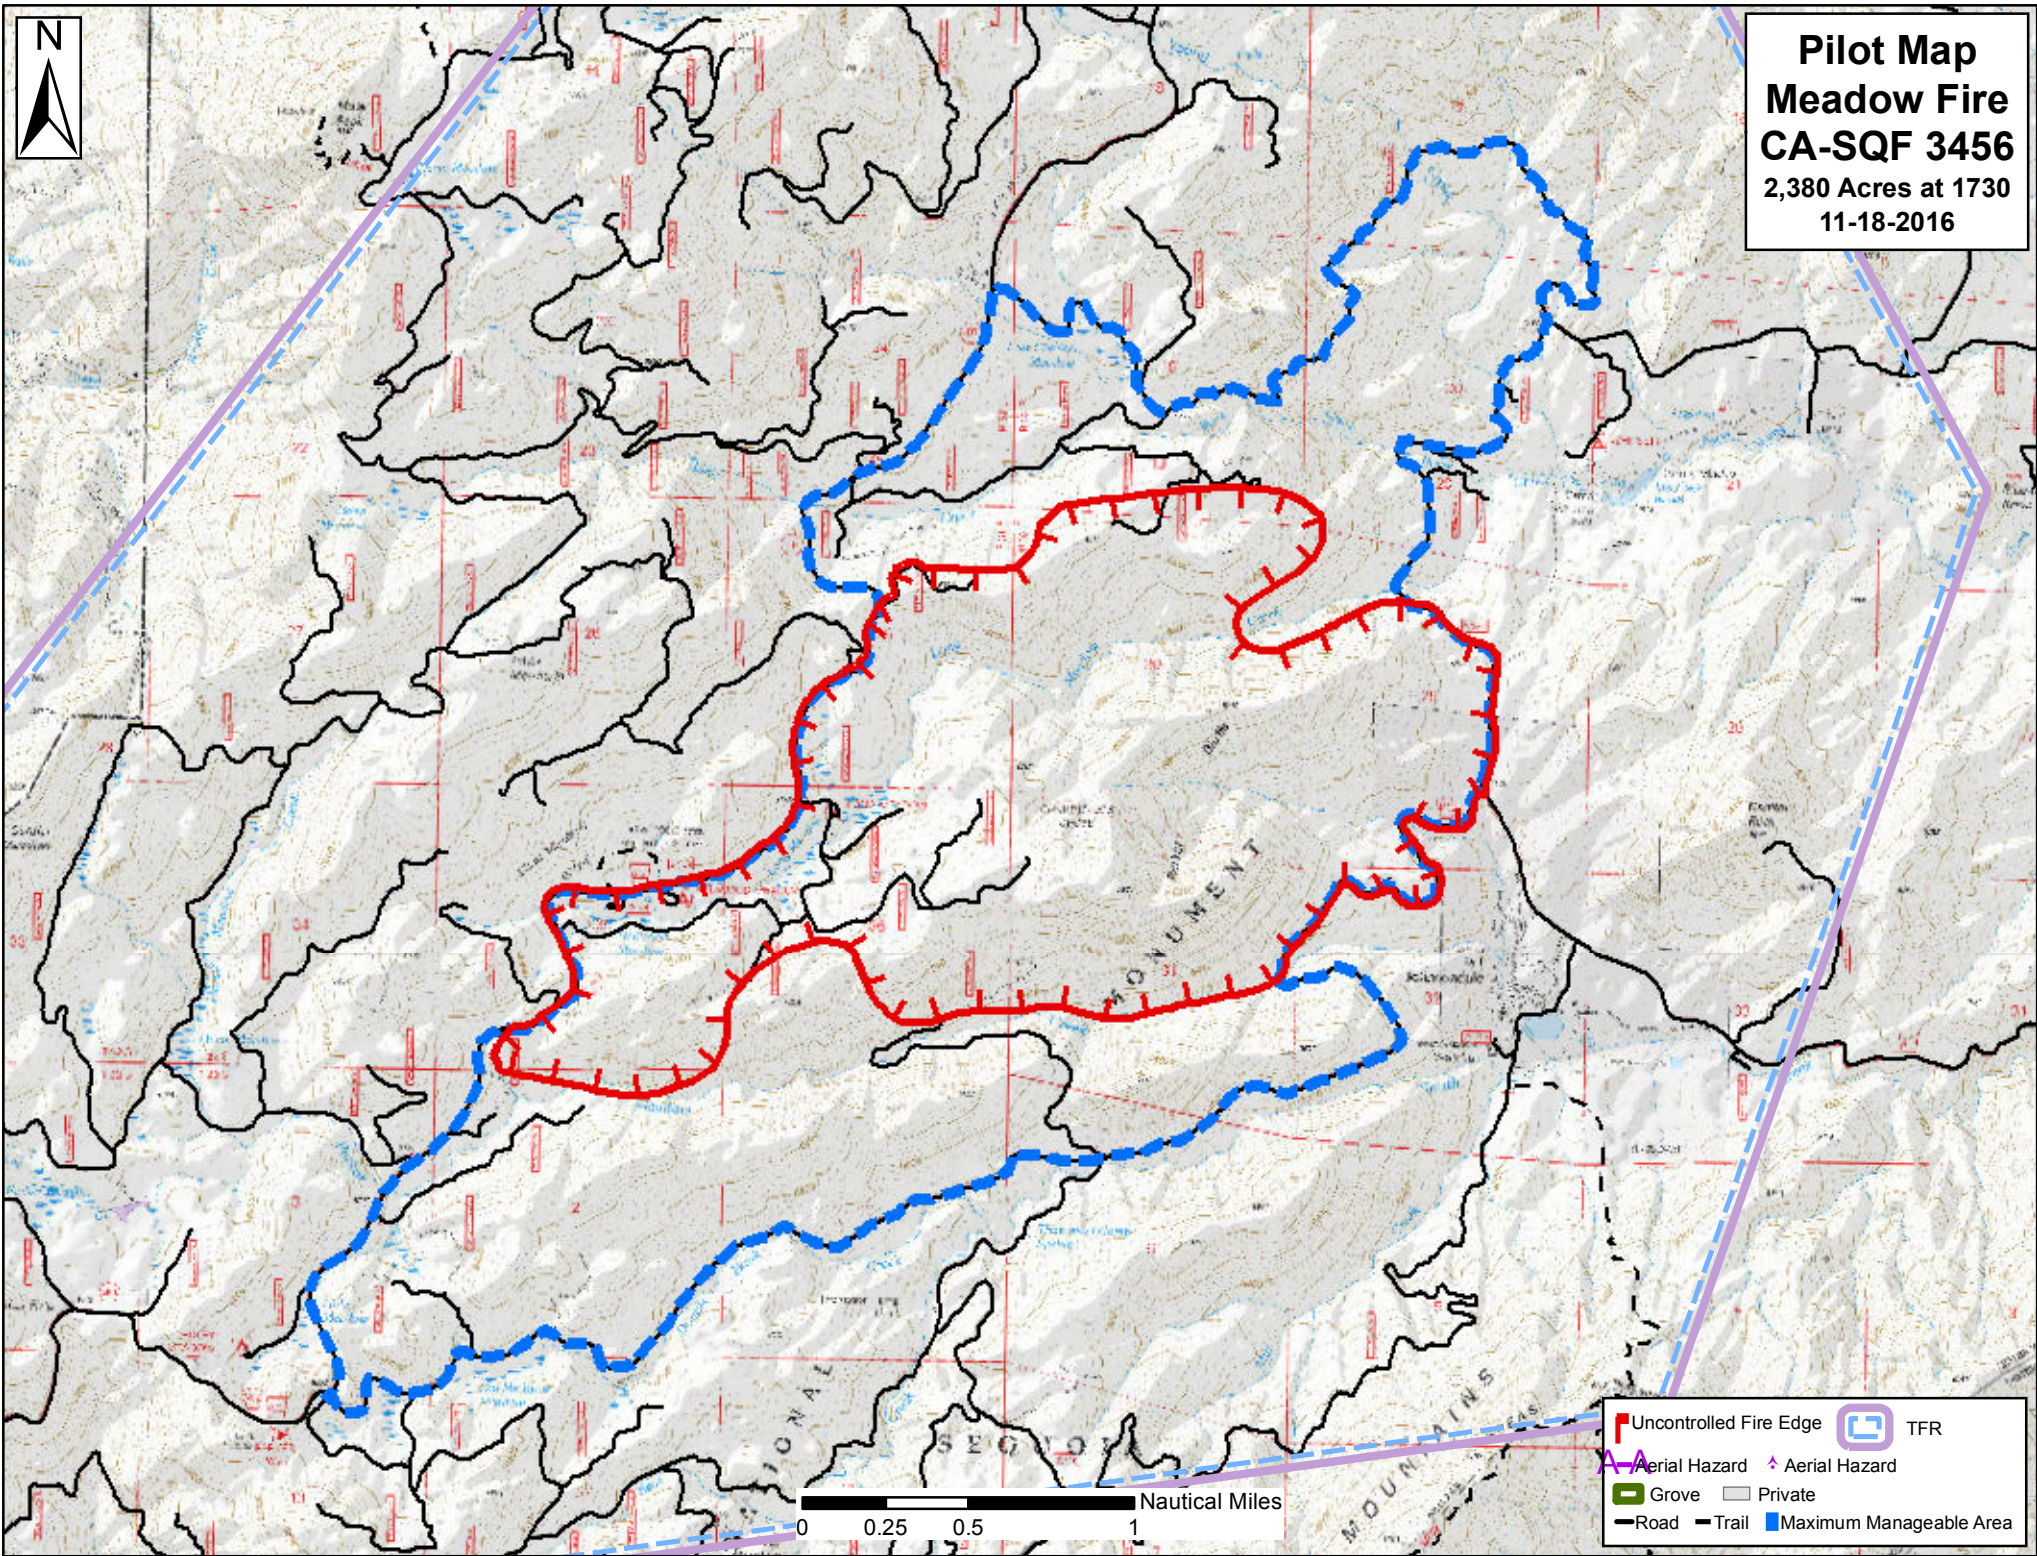

**Pilot Map**  
**Meadow Fire**  
**CA-SQF 3456**  
2,380 Acres at 1730  
11-18-2016

0 0.25 0.5 1 Nautical Miles

	Uncontrolled Fire Edge		Aerial Hazard		TFR
	Grove		Aerial Hazard		
	Road		Private		
	Trail		Maximum Manageable Area		