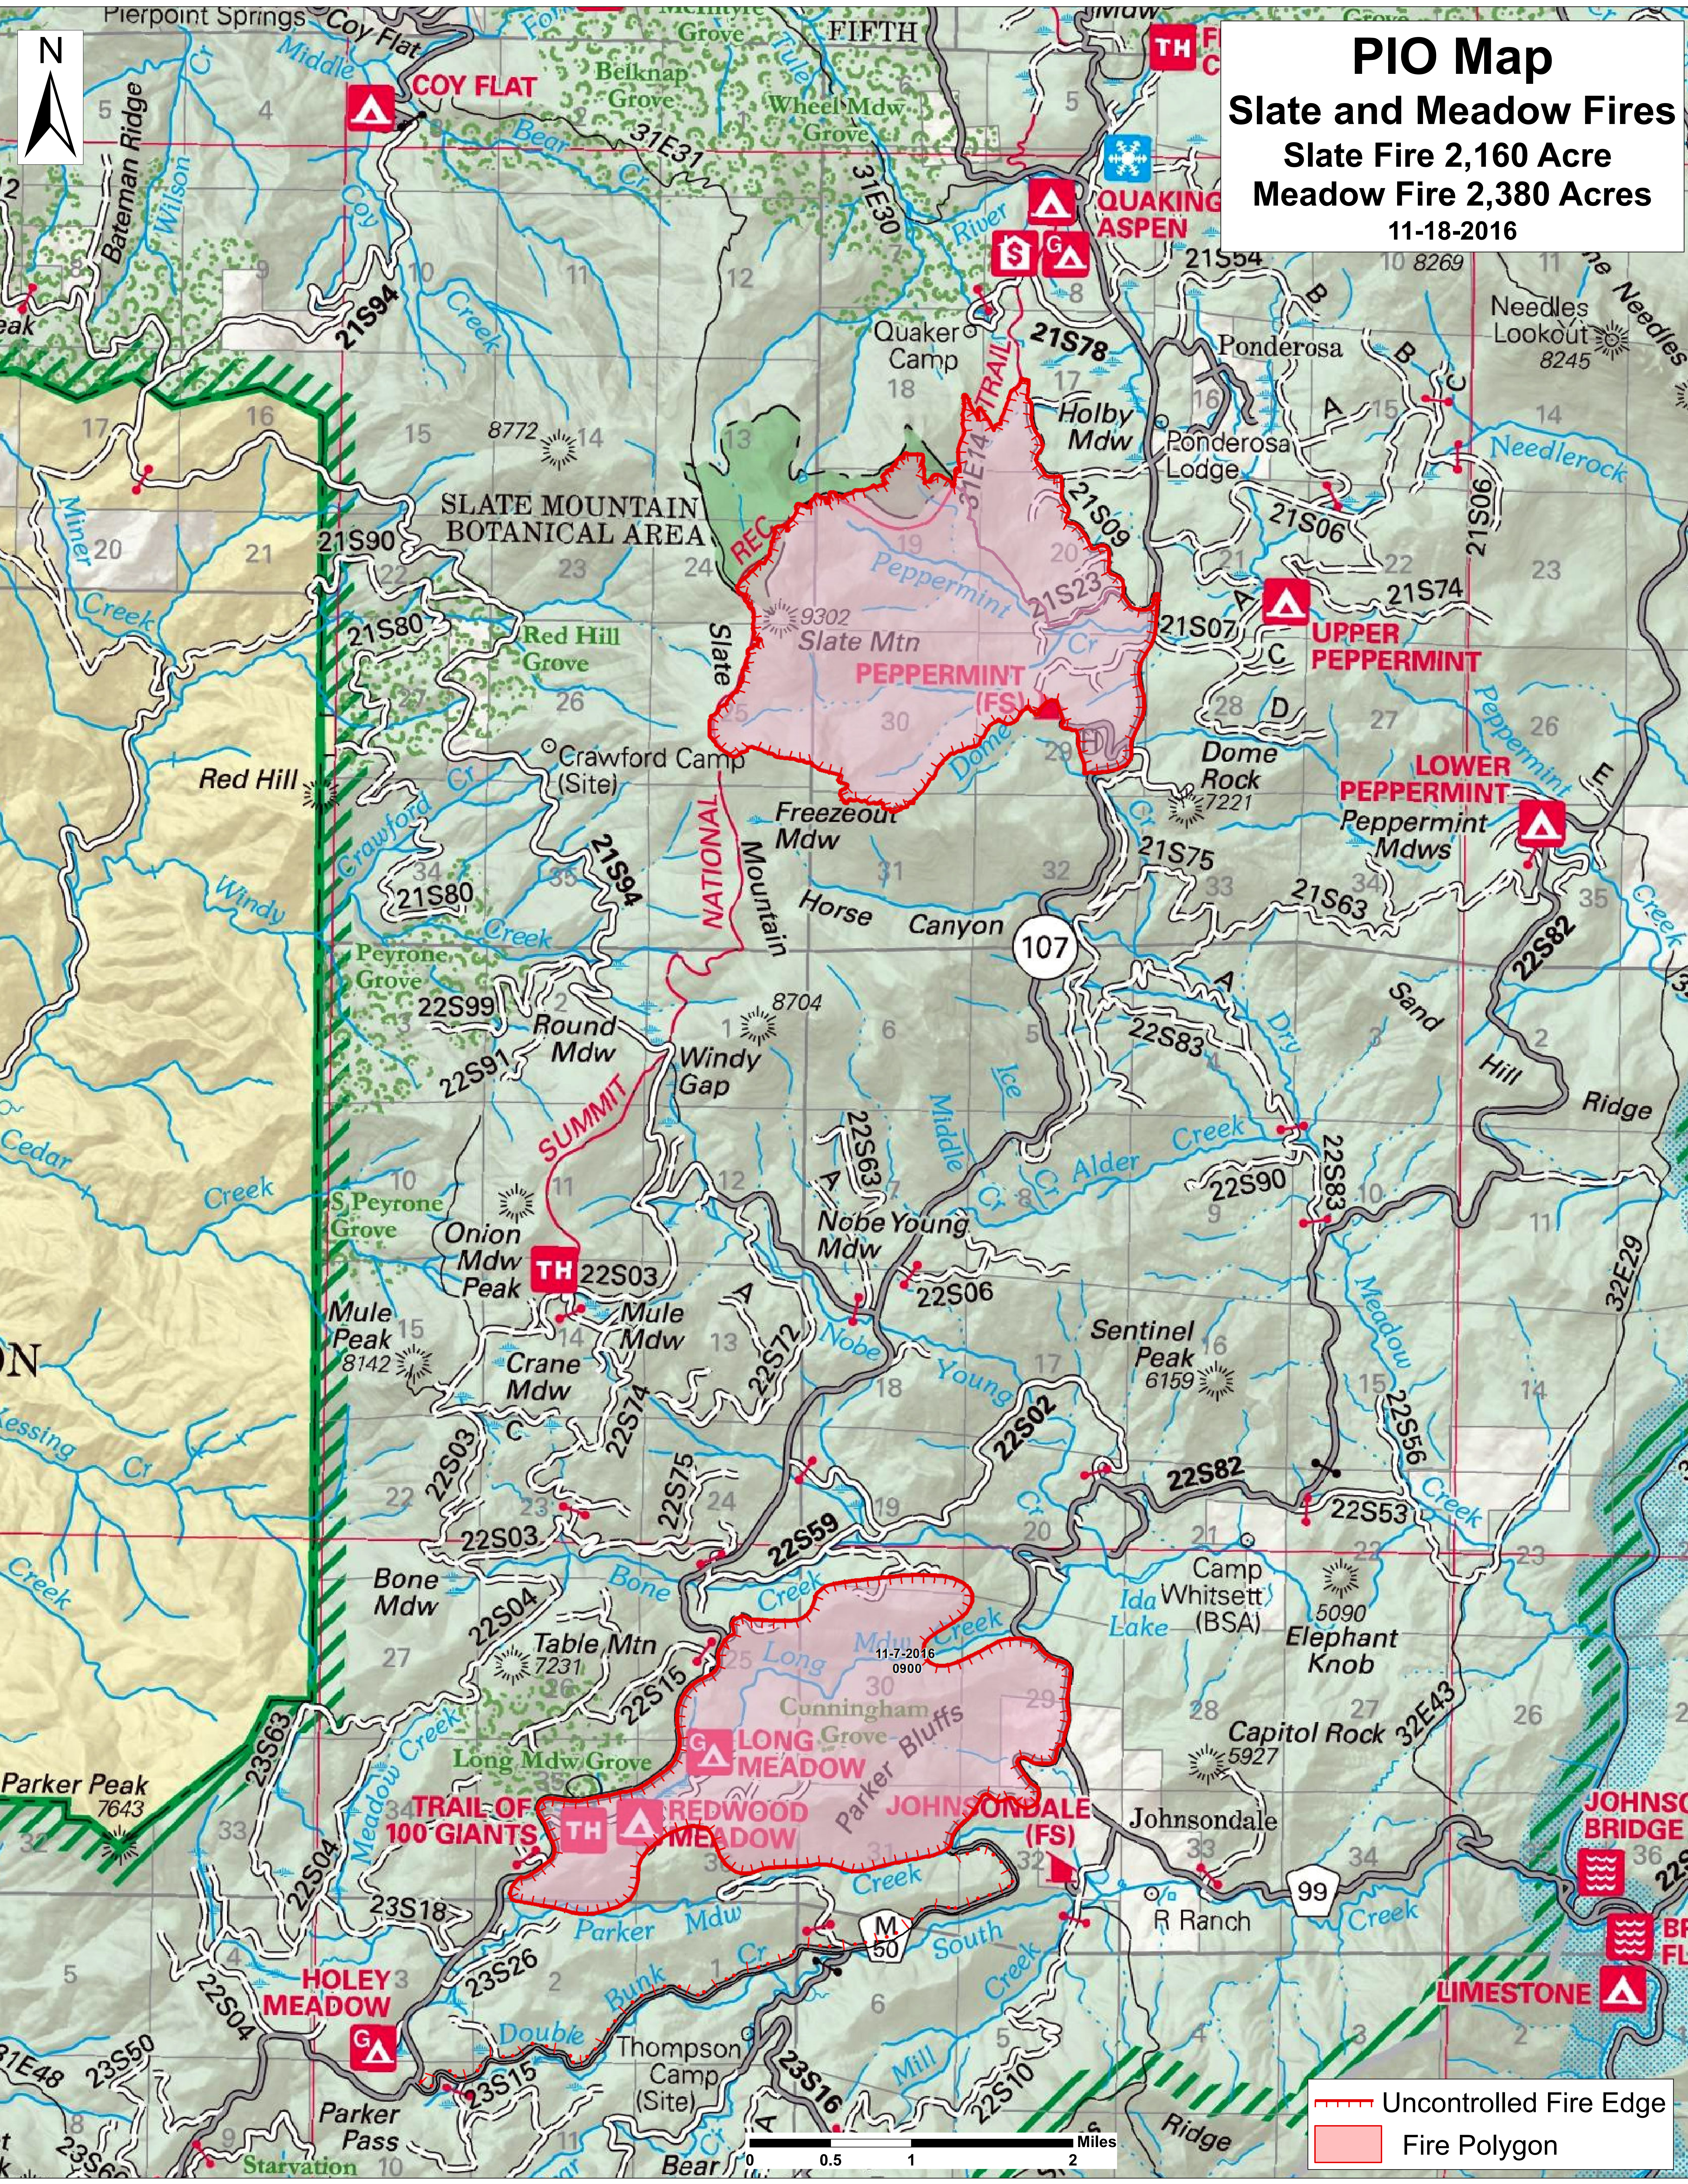

PIO Map

Slate and Meadow Fires
 Slate Fire 2,160 Acre
 Meadow Fire 2,380 Acres
 11-18-2016

Uncontrolled Fire Edge
 Fire Polygon

0.5 1 2 Miles