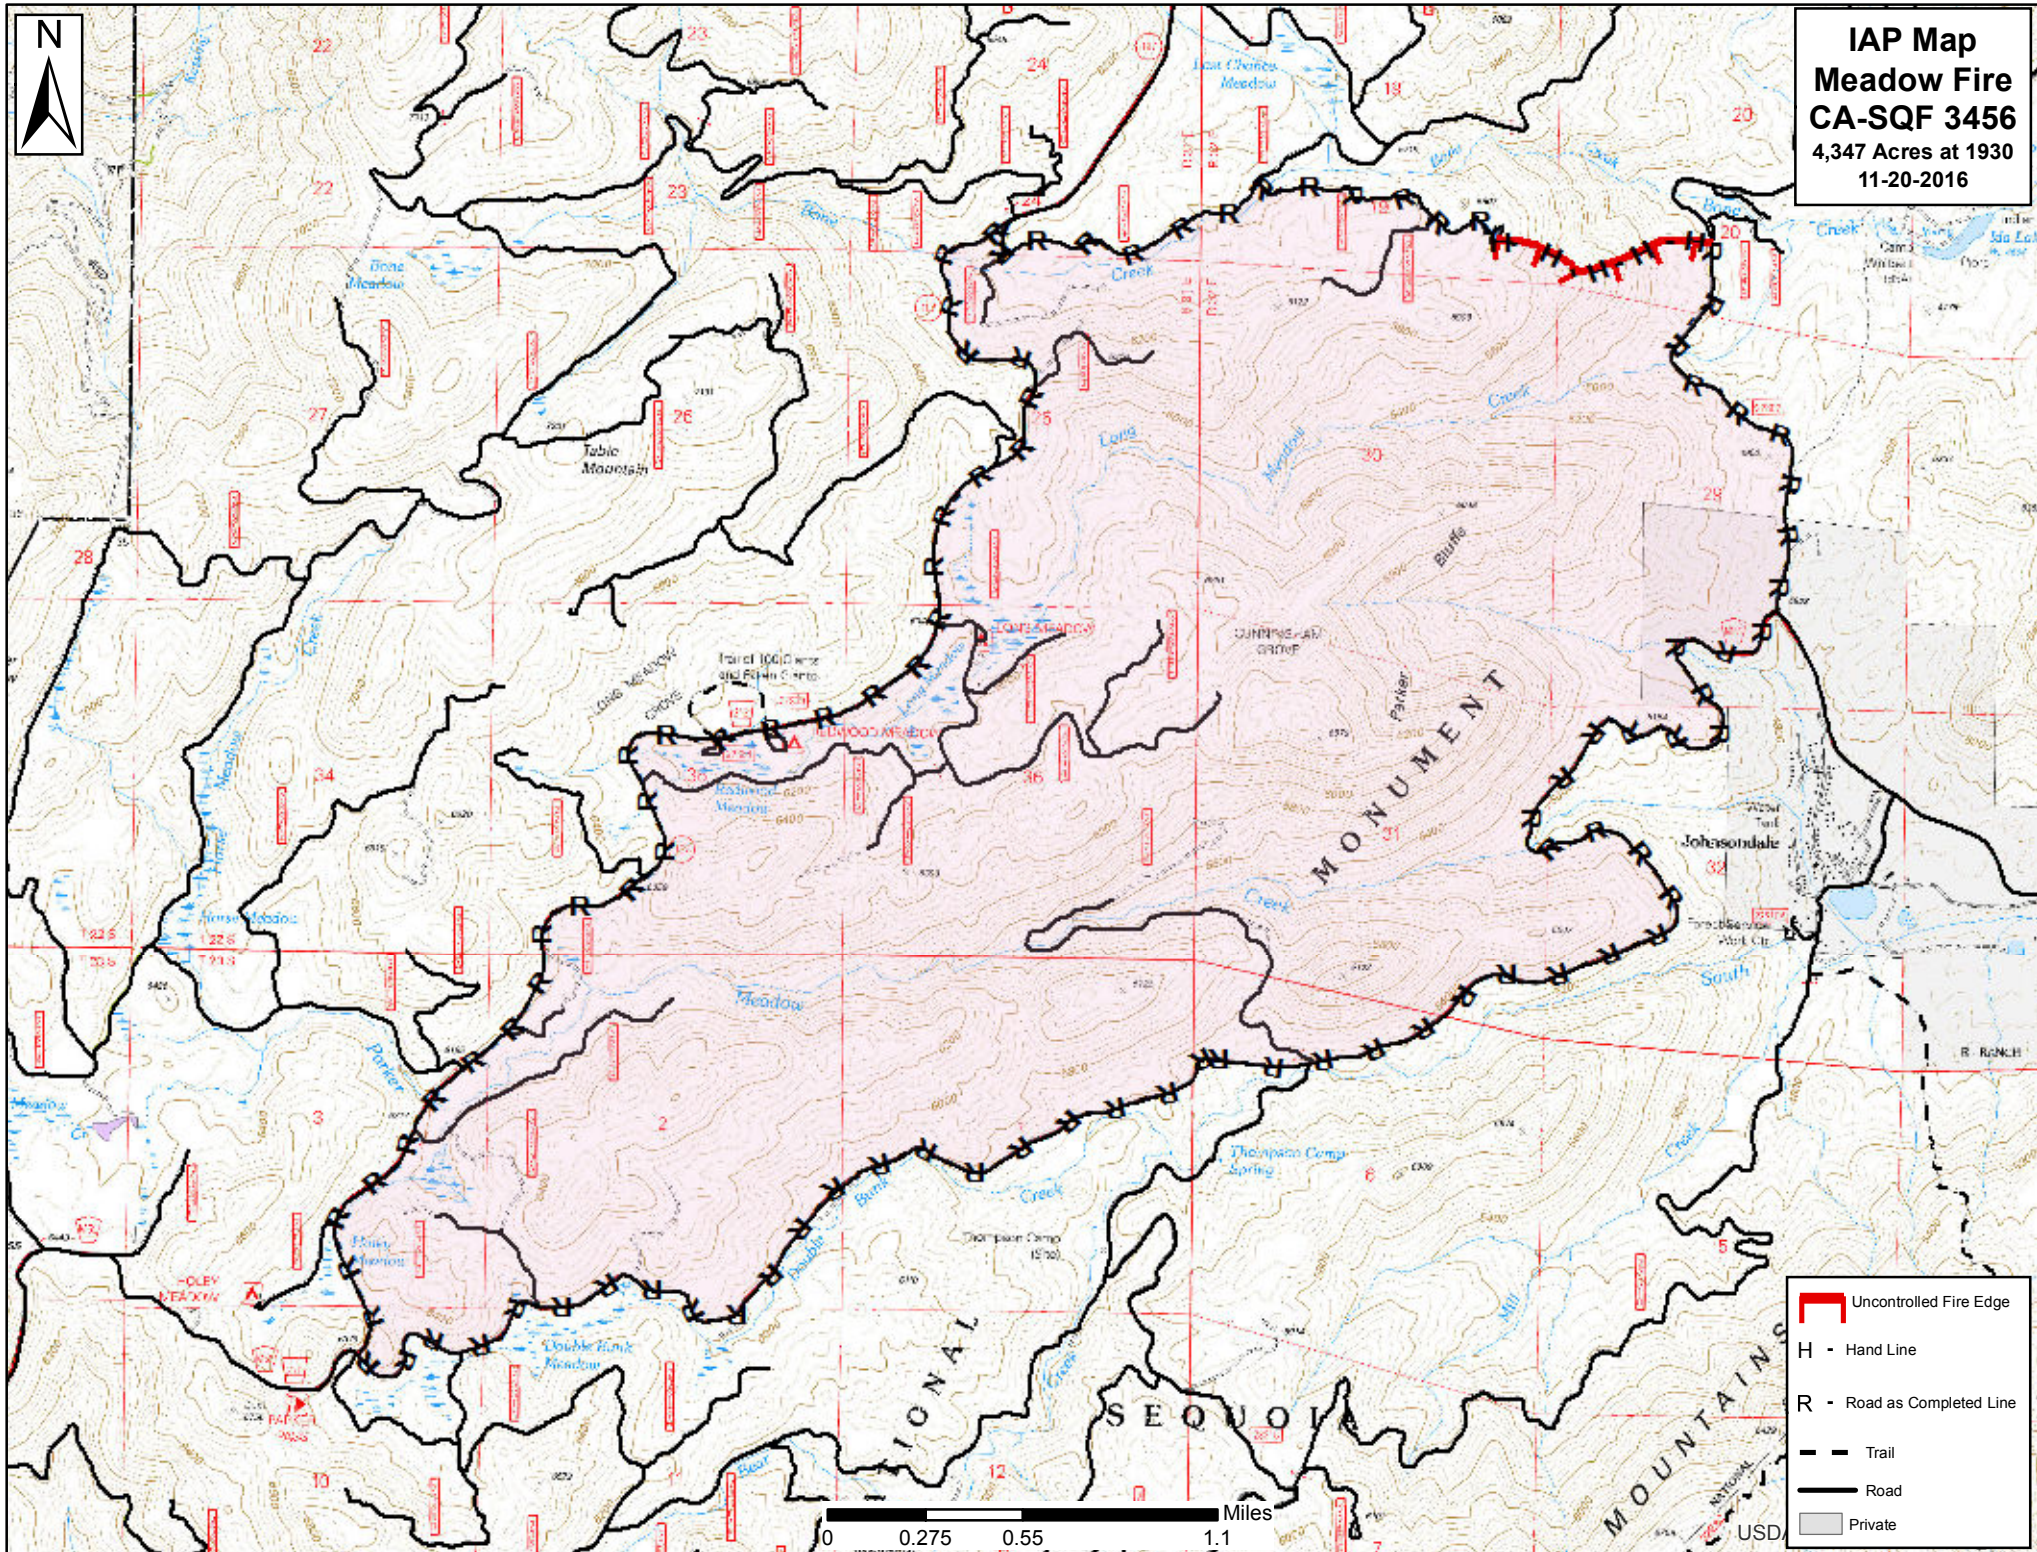

IAP Map
Meadow Fire
CA-SQF 3456
4,347 Acres at 1930
11-20-2016

-  Uncontrolled Fire Edge
-  Hand Line
-  Road as Completed Line
-  Trail
-  Road
-  Private

0 0.275 0.55 1.1 Miles

USD